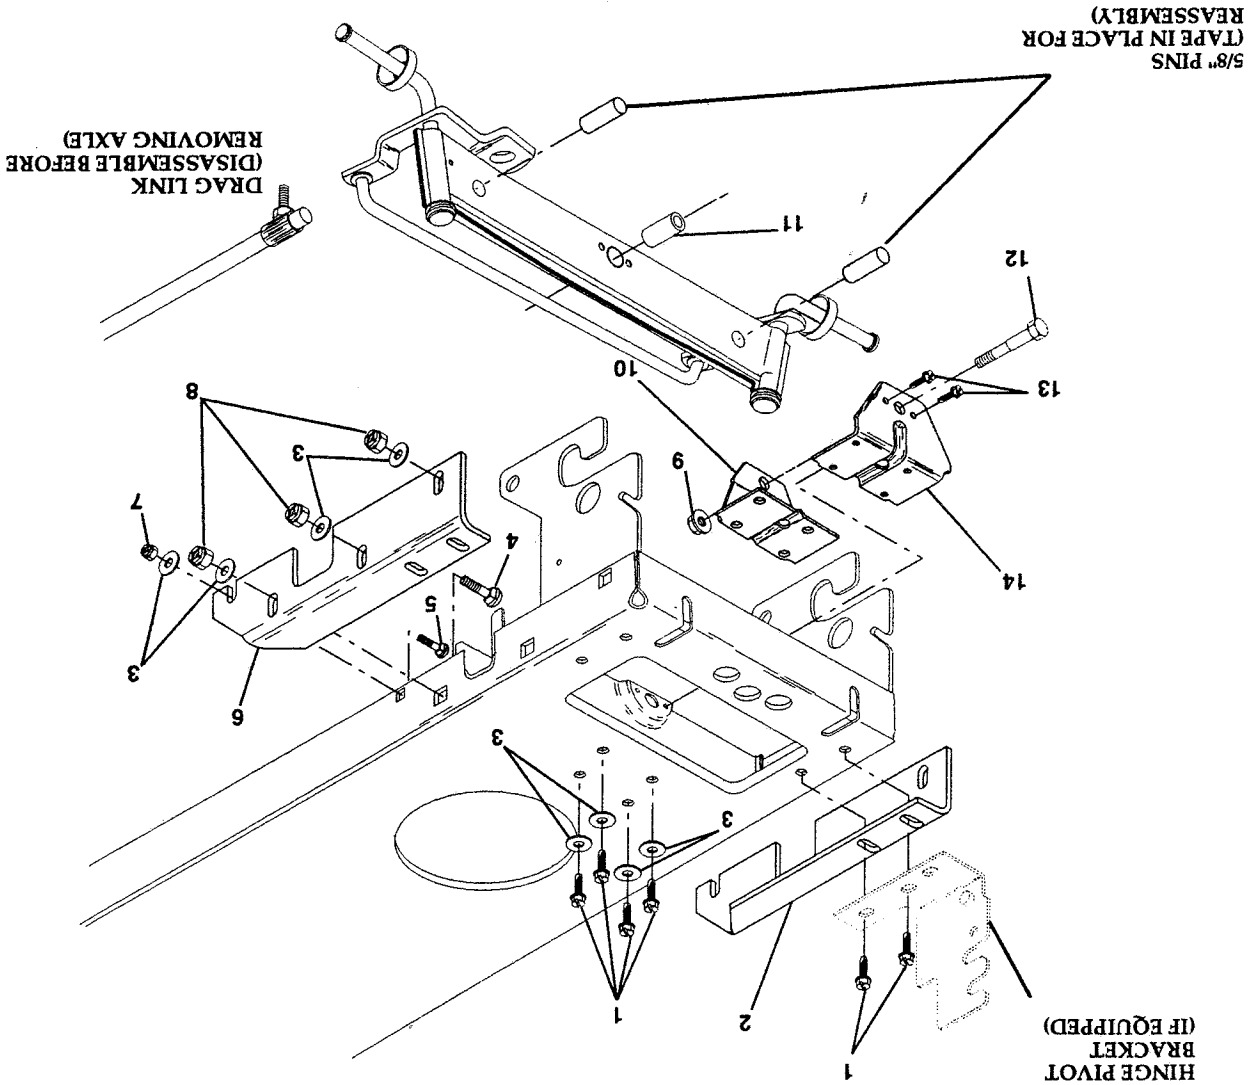

American Yard Products, Inc.

137797

SEC.14-2

Page 2 of 2

SERVICE INFORMATION

CUSTOMER SERVICE

KEY PART NO. NO.	DESCRIPTION	QTY.	KEY PART NO. NO.	DESCRIPTION	QTY.
1	Screw Thd Forming 3/8 x 1	(8)	8	73680600	3/8 Crownlock Nut
2	Brace RH	(1)	9	73901000	Nut 5/8" Flange Lock
3	Washer 3/8 x 3/4 x 10 ga	(12)	10	105663X	Support Saddle Rear
4	3/8 x 1 Carriage Bolt	(6)	11	110438X	Spacer Bearing Front Axle
5	5/16 x 1 Carriage Bolt	(2)	12	74761060	5/8 x 3-3/4 Hex Bolt
6	Brace LH	(1)	13	17490512	Screw Thd Forming 5/16 x 3/4
7	73680500	(2)	14	105664X	Support Saddle Front