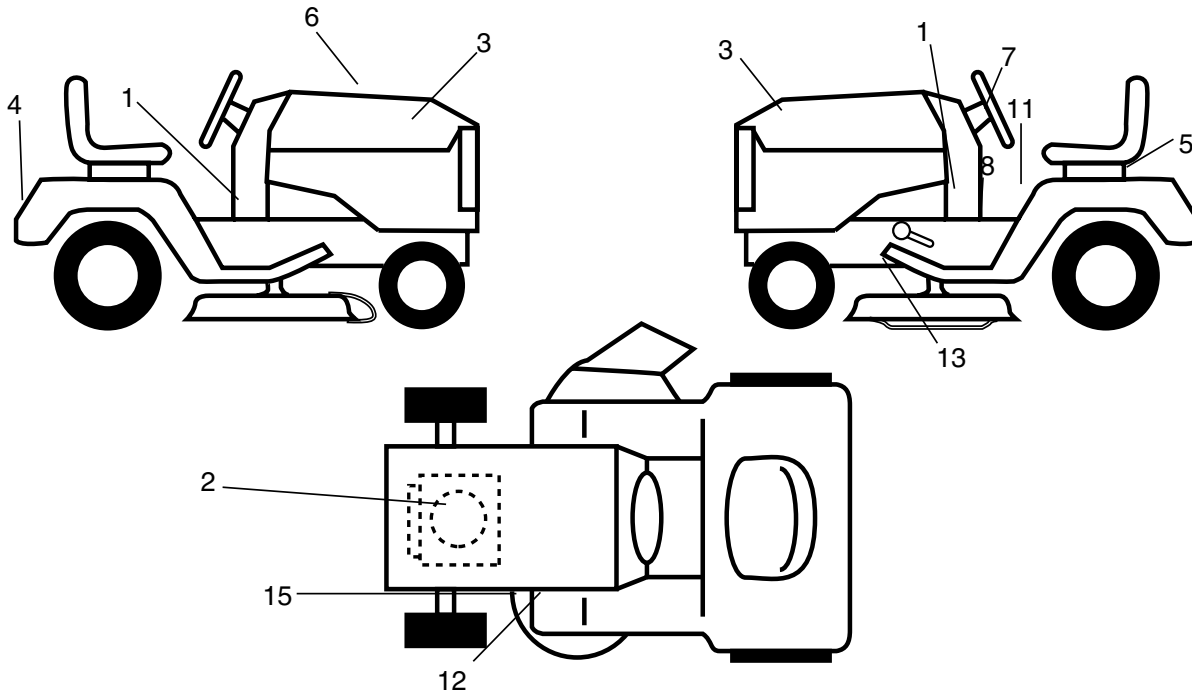

NOTE: All component dimensions given in U. S. inches
1 inch = 25.4 mm

TRACTOR -- MODEL NUMBER 271190

ENGINE

engine-bs.1cyl_17

ENGINE

TRACTOR -- MODEL NUMBER 271190

KEY NO.	PART NO.	DESCRIPTION
1	170551	Control Th/ch
2	17720408	Screw Hex Thd Cut 1/4-20 x 1/2
3	-----	Engine Briggs Model 282H07-0231-E1 (Order parts from Engine Manufacturer)
4	137352	Muffler
13	165291	Gasket Eng 1 313 Id Tin Plated
14	148456	Tube Drain Oil Easy
23	169837	Shield Browning
29	137180	Kit Spark Arrestor (Flat Scrn)
31	184900	Tank Fuel Front 1 25
32	140527	Cap Asm Fuel
33	123487X	Clamp Hose Blk
37	137040	Line Fuel 20"
38	181654	Plug Drain Oil Easy
40	124028X	Bushing Snap Nyl Blk Fuel Line
44	17670412	Screw Hexwsh Thdrol 1/4-20 x 3/4
45	17000612	Screw Hex Wsh Thdrol 3/8-16
46	19091416	Washer 9/32 x 7/8 x 16 Ga.
72	183906	Screw Socket Head 5/16-18 x 1
78	17060620	Screw 3/8-16 x 1-1/4
81	73510400	Nut Keps Hex 1/4-20 unc

TRACTOR -- MODEL NUMBER 271190

SEAT ASSEMBLY

seat_lt.knob_1

KEY PART NO. NO.

KEY PART NO.	NO.	DESCRIPTION
1	175389	Seat
2	140551	Bracket Pvt St
3	71110616	Bolt Fin Hex 3/8-16 unc x 1
4	19131610	Washer Flat 13/32 x1 x10 Ga.
5	145006	Clip Push-In Hinged
6	73800600	Locknut Hex W/Wsh 3/8-16
7	124181X	Spring Seat Cprsn 2 250 Blk
8	17000616	Screw 3/8-16 x 1
9	19131614	Washer 13/32 x 1 x 14 Ga.
10	182493	Pan Seat
11	166369	Knob Seat Adj. Wingnut
12	121246X	Bracket Mounting Switch

NOTE: All component dimensions given in U. S. inches 1 inch = 25.4 mm

TRACTOR -- MODEL NUMBER 271190

DECALS

KEY NO.	PART NO.	DESCRIPTION
1	181685	Decal Lower Dash
2	184769	Decal Engine
3	171828	Decal Hood
4	171829	Decal Fender
5	145005	Decal Battery Danger
6	189806	Decal Replacement
7	171830	Decal Steering
8	156867	Decal, Oper sdl P/L Gear