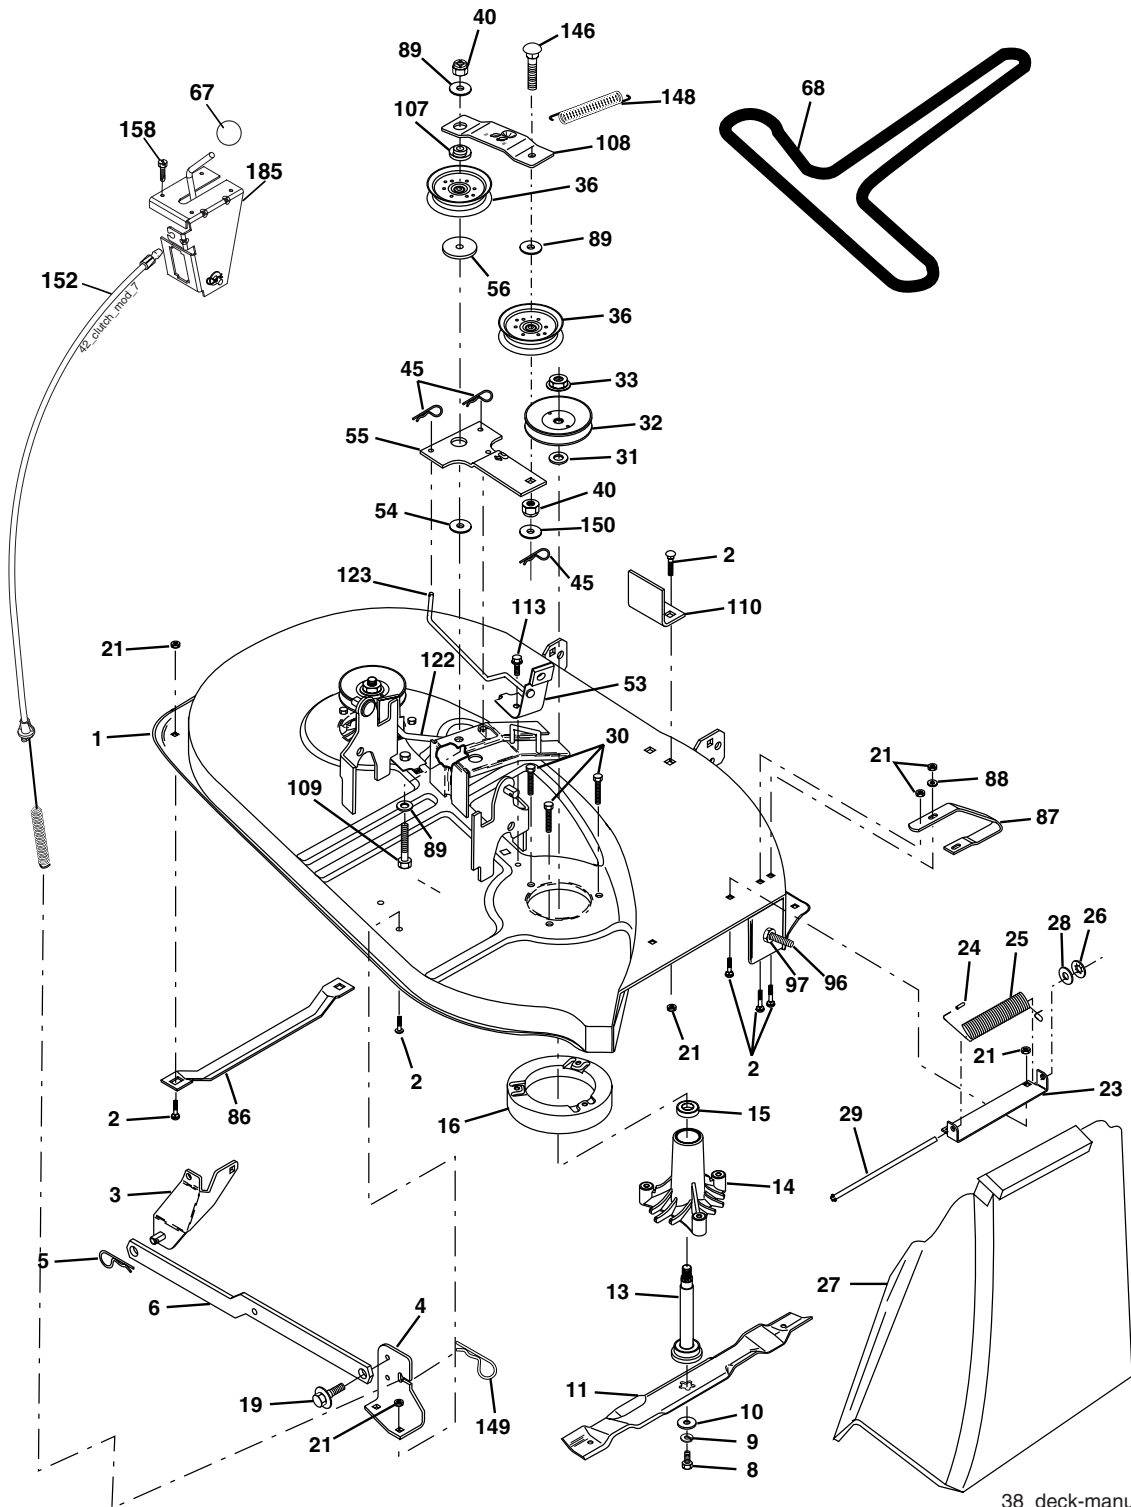

TRACTOR -- MODEL NUMBER 271190

MOWER DECK

38_deck-manual_2

TRACTOR -- MODEL NUMBER 271190

MOWER DECK

KEY NO.	PART NO.	DESCRIPTION	KEY NO.	PART NO.	DESCRIPTION
1	170280	Mower Housing Assembly	36	131494	Pulley, Idler, Flat
2	72140506	Bolt, Carriage 5/16-18 x 3/4	40	73680600	Nut Crownlock 3/8-16
3	138017	Bracket Asm. Fram Sway Bar	45	4497H	Retainer, Spring
4	169970	Bracket, Asm. Deck Sway Bar	53	130840	Brake Assembly
5	4939M	Retainer, Spring	54	178515	Washer Hardened
6	178024	Bar Sway Deck	55	133840	Idler Arm Assembly
8	850857	Bolt, Hex 3/8-24 x 1-1/4 Gr. 8	56	165723	Spacer, Retainer
9	10030600	Washer, Lock, Hlcl Sprg 3/8	67	149846	Knob
10	140296	Washer, Hard Blade Mower Vented (The following blades are available)	68	144200	Belt
11	134148	Blade, 38" Mulching Std (For mulching mowers only)	86	7631J	Runner, LH
--	139774	Blade, 38" Mulching Premium (For better wear when mulching)	87	128772	Runner, RH
--	138497	Blade, 38" Hi-Lift (For Bagging and discharging)	88	19111216	Washer 11/32 x 3/4 x 16 Ga.
13	137645	Shaft and Bearing Assembly (Includes Key Number 15)	89	19131311	Washer 13/32 x 13/16 x 11 Ga.
14	128774	Mandrel Housing, Vented	96	74930620	Bolt 3/8-16 x 1-1/4
15	110485X	Ball Bearing, Mandrel	97	73930600	Nut Centerlock 3/8-16
16	174493	Stripper, Mower, Vented	107	133502	Spacer, Retainer
19	132827	Bolt, Shoulder	108	133503	Stiffener, Idler Arm
21	73680500	Nut, Crownlock 5/16-18	109	74760640	Bolt, Hex Head 3/8-16 x2-1/2
23	137607	Bracket, Mower Deflector	110	142587	Upstop Deck Front 38"
24	105304X	Cap, Sleeve	113	17060512	Screw 5/16-18 x 3/4
25	123713X	Spring, Deflector	122	131289	Rod, Brake, LH
26	110452X	Nut, Push	123	169971	Rod, Brake, RH
27	106736X428	Shield, Deflector	146	165891	Bolt Carriage Idler
28	19111016	Washer 11/32 x 3/4 x 16 Ga.	148	169022	Spring Return Idler
29	106735X	Rod, Hinge	149	165898	Retainer Spring Yellow Zinc
30	173984	Screw, Thdro	150	19091210	Washer 9/32 x 3/4 x 10 Ga.
31	187690	Washer, Spacer	152	172758	Cable Clutch 38 In
32	153532	Pulley, Mandrel	158	17720408	Screw Hex Thd Cut 1/4-20 x 1/2
33	178342	Nut, Flangelock 9/16	185	188234	Head Asm. Cable Clutch
			--	130794	Mandrel Assembly (Includes Housing, Shaft and Shaft Hardware Only-Pulley Not Included)
			--	171665	Replacement Mower, Complete

NOTE: All component dimensions given in U. S.
inches 1 inch = 25.4 mm