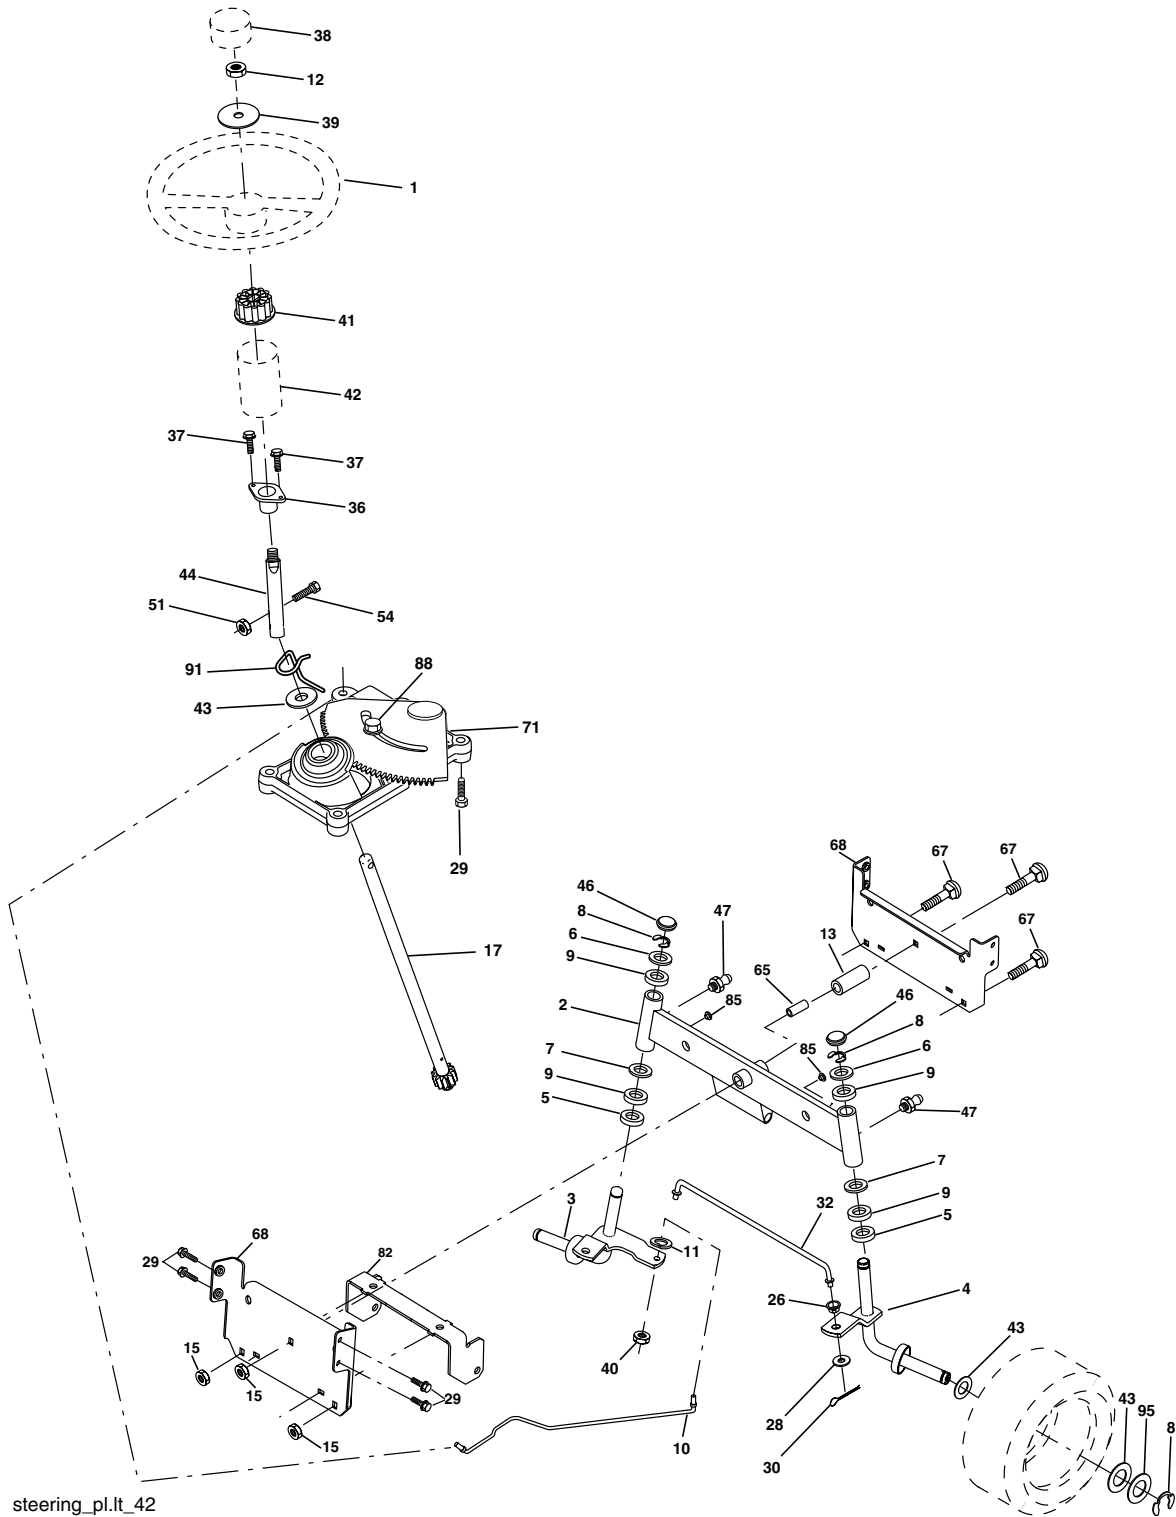

TRACTOR -- MODEL NUMBER 271190

STEERING

steering_pl.it_42

TRACTOR -- MODEL NUMBER 271190

STEERING

KEY NO.	PART NO.	DESCRIPTION
1	140044X428	Steering Wheel
2	175131	Axle Assembly
3	169840	Spindle Assembly, L.H.
4	169839	Spindle Assembly, R.H.
5	6266H	Bearing, Race, Thrust, Hardened
6	121748X	Washer 25/32 x 1-5/8 x 16 Ga.
7	19272016	Washer 27/32 x 1-1/4 x 16 Ga.
8	12000029	Ring, Klip
9	3366R	Bearing, Steering Column
10	175121	Draglink
11	10040600	Washer, Lock
12	73940800	Nut Hex Jam Toplock 1/2-20
13	136518	Spacer Bearing Axle Front
15	145212	Hexflange Lock
17	180641	Shaft Assembly, Steering
26	126847X	Bushing, Link, Drag
28	19131416	Washer 13/32 x 7/8 x 16 Ga.
29	17000612	Screw, 3/8-16 x 3/4
30	76020412	Pin
32	130465	Rod, Tie
36	155099	Bushing, Steering
37	152927	Screw
38	140045X428	Cap, Steering Wheel
39	19183812	Washer 9/16 x 2-3/8
40	73540600	Nut Crownlock 3/8-24
41	186737	Adaptor, Steering Wheel
42	145054X428	Boot, Steering
43	121749X	Washer 25/32 x 1-1/4 x 16 Ga.
44	180640	Shaft Extension Steering
46	121232X	Cap, Spindle
47	183226	Fitting, Grease
51	73540400	Nut 1/4-28
54	71130420	Bolt Hex 1/4-28 x 1-1/4
65	160367	Spacer Brace Axle
67	72110618	Bolt, Rdhd Sq 3/8-16 unc x 2-1/4
68	169827	Axle, Brace
71	175146	Steering Asm
82	169835	Bracket Susp Chassis Front
85	133835	Fastener Christmas Tree
88	175118	Shoulder Bolt
91	175553	Clip Steering
95	188967	Washer Harden .793 x 1.637 x 060

NOTE: All component dimensions given in U. S. inches
1 inch = 25.4 mm