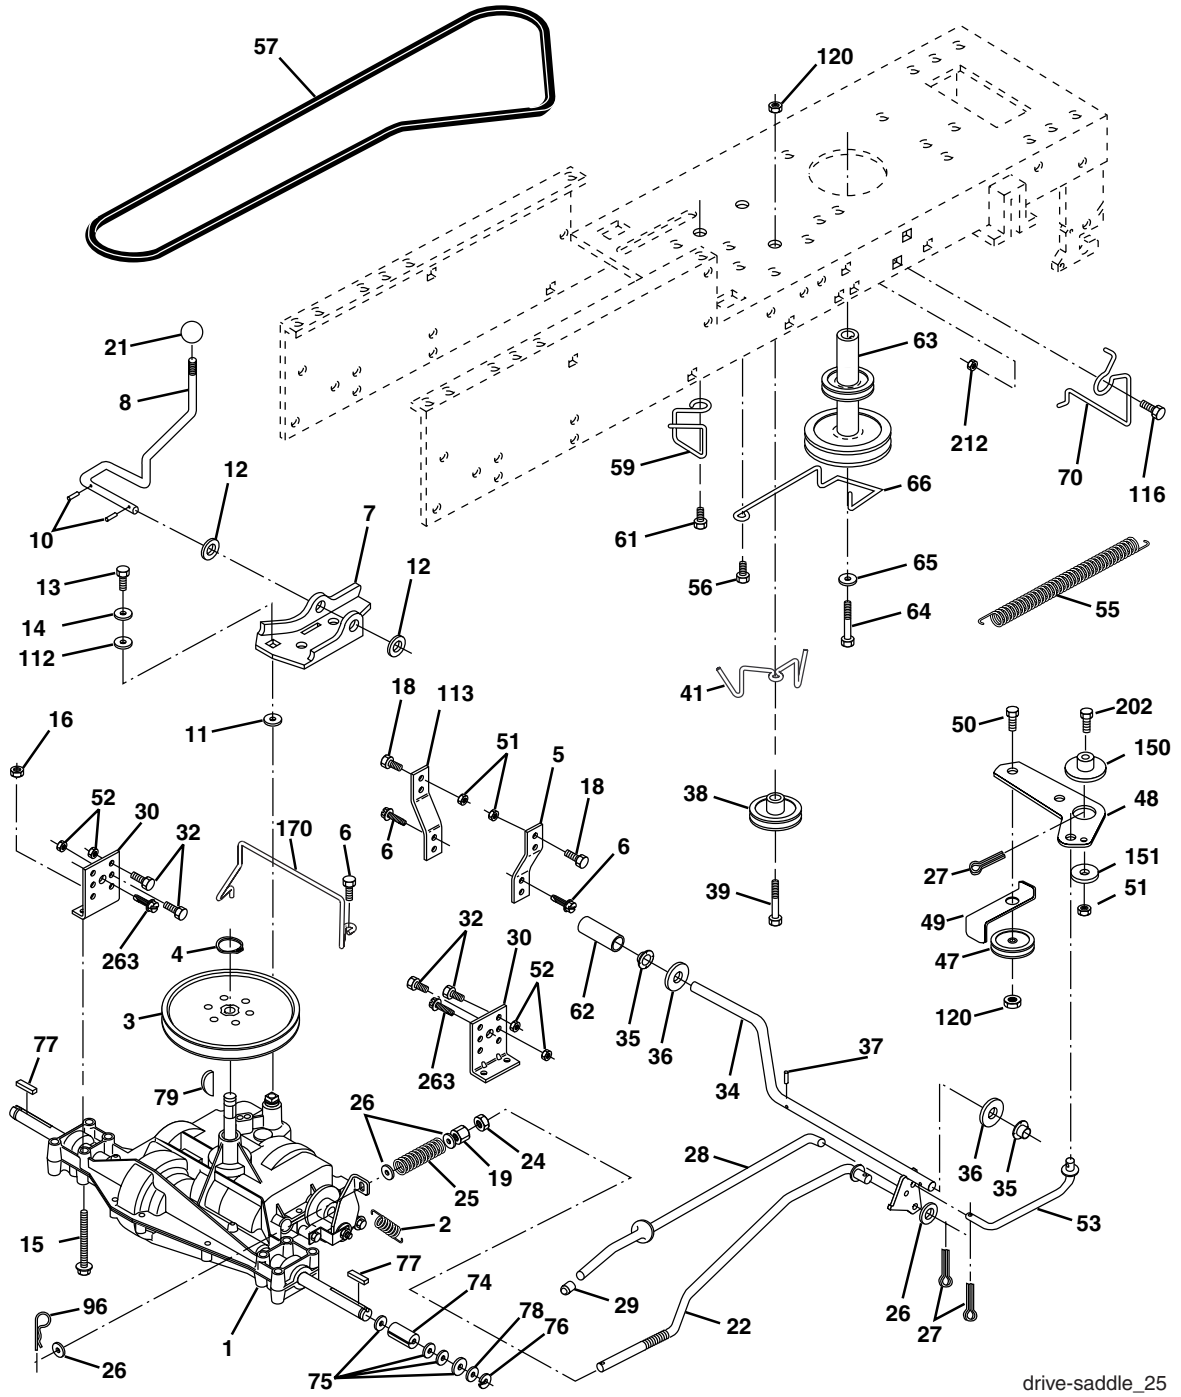

TRACTOR -- MODEL NUMBER 271190

GROUND DRIVE

drive-saddle_25

TRACTOR -- MODEL NUMBER 271190

GROUND DRIVE

KEY NO.	PART NO.	DESCRIPTION	KEY NO.	PART NO.	DESCRIPTION
1	-----	Transaxle Dana D4360-139 (Order parts from transaxle Manufacturer)	48	154407	Bellcrank Asm. Clutch
2	146682	Spring Return Brake T/a Zinc	49	123205X	Retainer Belt Style Spring
3	123666X	Pulley Transaxle 18/20" tires	50	72110612	Bolt 3/8-16 x 1-1/2 Gr. 5
4	12000028	Ring Retainer # 5100-62	51	73680600	Nut Crownlock 3/8-16 unc
5	121520X	Strap Torque 30 Degrees	52	73680500	Nut Crown Lock 5/16-18
6	17000512	Screw 5/16-18 x 3/4	53	105710X	Link Clutch 7 66
7	162240	Bracket Saddle Shift T/a	55	105709X	Spring Return Clutch 6 75
8	131679	Rod Shf Sdl LY/YT Str Blk	56	17060620	Screw 3/8-16 x 1-1/4
10	76020416	Pin Cotter 1/8 x 1 Cad	57	160855	V-Belt Gd Drive 9530
11	105701X	Washer Plate 388 Sq Hole	59	169691	Keeper Belt Centerspan
12	19151216	Washer 15/32 x 3/4 x 16 Ga.	61	17120614	Screw 3/8-16 x .875
13	74550412	Bolt 1/4-28 unf Gr. 8 W/Patch	62	8883R	Cover Pedal Blk Round
14	10040400	Washer Lock Hvy Helical 1/4	63	175410	Pulley Eng Cl Cable
15	74490544	Bolt Hex Flghd 5/16-18 x Gr. 5	64	173937	Bolt Hex 7/16-20 x 4 Gr. 5-1.5 Thr.
16	73800500	Nut 5/16-18	65	10040700	Washer Lock Hlcl Spr 7/16
18	74780616	Bolt Fin Hex 3/8-16 unc x 1 Gr. 5	66	154778	Keeper Belt Engine FP
19	73800600	Nut Lock Hex W/Ins. 3/8-16 unc	70	134683	Guide Belt Mower Drive RH
21	106933X	Knob Rd 1/2-13 Plstc Thds	74	109502X	Spacer Axle
22	130804	Rod Brake Blk Zinc 26 840	75	121749X	Washer 25/32 x 1-1/4 x16 Ga.
24	73350600	Nut Hex Jam 3/8-16 unc	76	12000001	E-ring #5133-75
25	106888X	Spring Rod Brake 2 00 Zinc	77	123583X	Key Square 2 0 x 1845/ 1865
26	19131316	Washer 13/32 x 13/16 x 16 Ga.	78	121748X	Washer 25/32 x1-5/8 x 16 Ga.
27	76020412	Pin Cotter 1/8 x 3/4 Cad	79	2228M	Key Woodruff #9 3/16 x 3/4
28	175765	Rod Brake Parking Lt/Yt	96	4497H	Retainer Spring 1
29	71673	Cap Brake Parking	112	19091210	Washer 9/32 x 3/4 x 10 Ga.
30	174973	Bracket Mtg Transaxle	113	127285X	Strap Torque LH LT
32	74760512	Bolt Hex Hd 5/16-18 unc x 3/4	116	72140608	Bolt 3/8-16 x 1
34	175578	Shaft Asm Pedal Foot Nibbed	120	73900600	Nut Lock Flg 3/8-16
35	120183X	Bearing Nylon Blk 629 Id	150	175456	Spacer Retainer
36	19211616	Washer 21/32 x 1 x 16 Ga.	151	19133210	Washer 13/32 x 2 x 10 Ga.
37	1572H	Pin Roll 3/16 x 1"	170	178394	Keeper Belt Transaxle Gear
38	179114	Pulley Composite Flat	202	72110614	Bolt Carr. Sh 3/8-16 x 1-3/4 Gr. 5
39	872110622	Bolt Rdhd 3/8-16 unc x 2-3/4 Gr. 5	212	145212	Nut Hex Flange Lock
41	175556	Keeper Belt Idler	263	817000612	Screw Hexwsh Thdr. 3/8-16 x 3/4
47	127783	Pulley Idler V Groove Plastic			

NOTE: All component dimensions given in U. S.
inches 1 inch = 25.4 mm