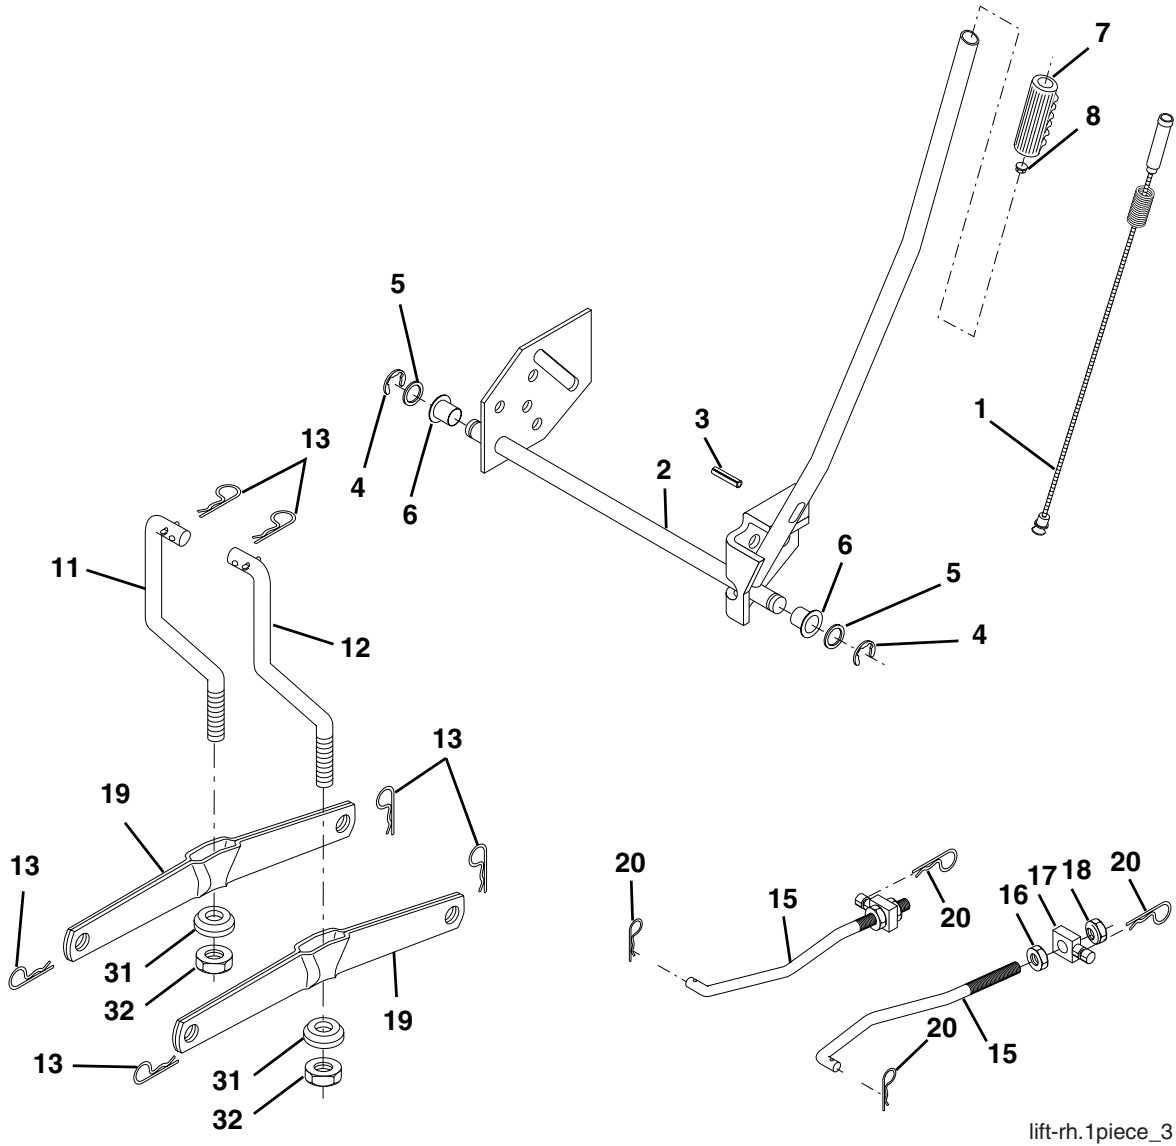

WHEELS AND TIRES

KEY NO.	PART NO.	DESCRIPTION
1	59192	Cap Valve Tire
2	65139	Stem Valve
3	106222X	Tire F Ts 15 X 6 0 - 6 Service
4	59904	Tube Front (Service Item Only)
5	106732X624	Rim Asm 6"front Service
6	278H	Fitting Grease (Front Wheel Only)
7	9040H	Bearing Flange (front Wheel Only)
8	106108X624	Rim Asm 8"rear Service
9	124635X	Tire Rear
10	7152J	Tube Rear (Service Item Only)
11	104757X428	Cap Axle Blk 1 50 X 1 00
--	144334	Sealant, Tire (10 oz. Tube)

NOTE: All component dimensions given in U. S. inches 1 inch = 25.4 mm

TRACTOR -- MODEL NUMBER 271190

LIFT ASSEMBLY

TRACTOR -- MODEL NUMBER 271190

LIFT ASSEMBLY

KEY NO.	PART NO.	DESCRIPTION
1	159460	Wire Asm Inner W/plunger
2	159471	Shaft Asm Lift
3	105767X	Pin Groove 1 500 Zinc
4	12000002	E Ring #5133-62
5	19211621	Washer Pltd 21/32 x 1 x 21 Ga.
6	120183X	Bearing Nylon Blk 629 Id
7	125631X	Grip Handle Fluted Blk
8	122365X	Button Plunger Red
11	139865	Link Lift LH
12	139866	Link Lift RH
13	4939M	Retainer Spring
15	173288	Link Front
16	73350800	Nut Jam Hex 1/2-13 unc
17	175689	Trunnion Blk Zinc
18	73800800	Nut Lock w/Wsh 1/2-13 unc
19	139868	Arm Suspension Rear
20	163552	Retainer Spring Zinc
31	169865	Bearing Pvt Lift
32	73540600	Nut Crownlock 3/8-24