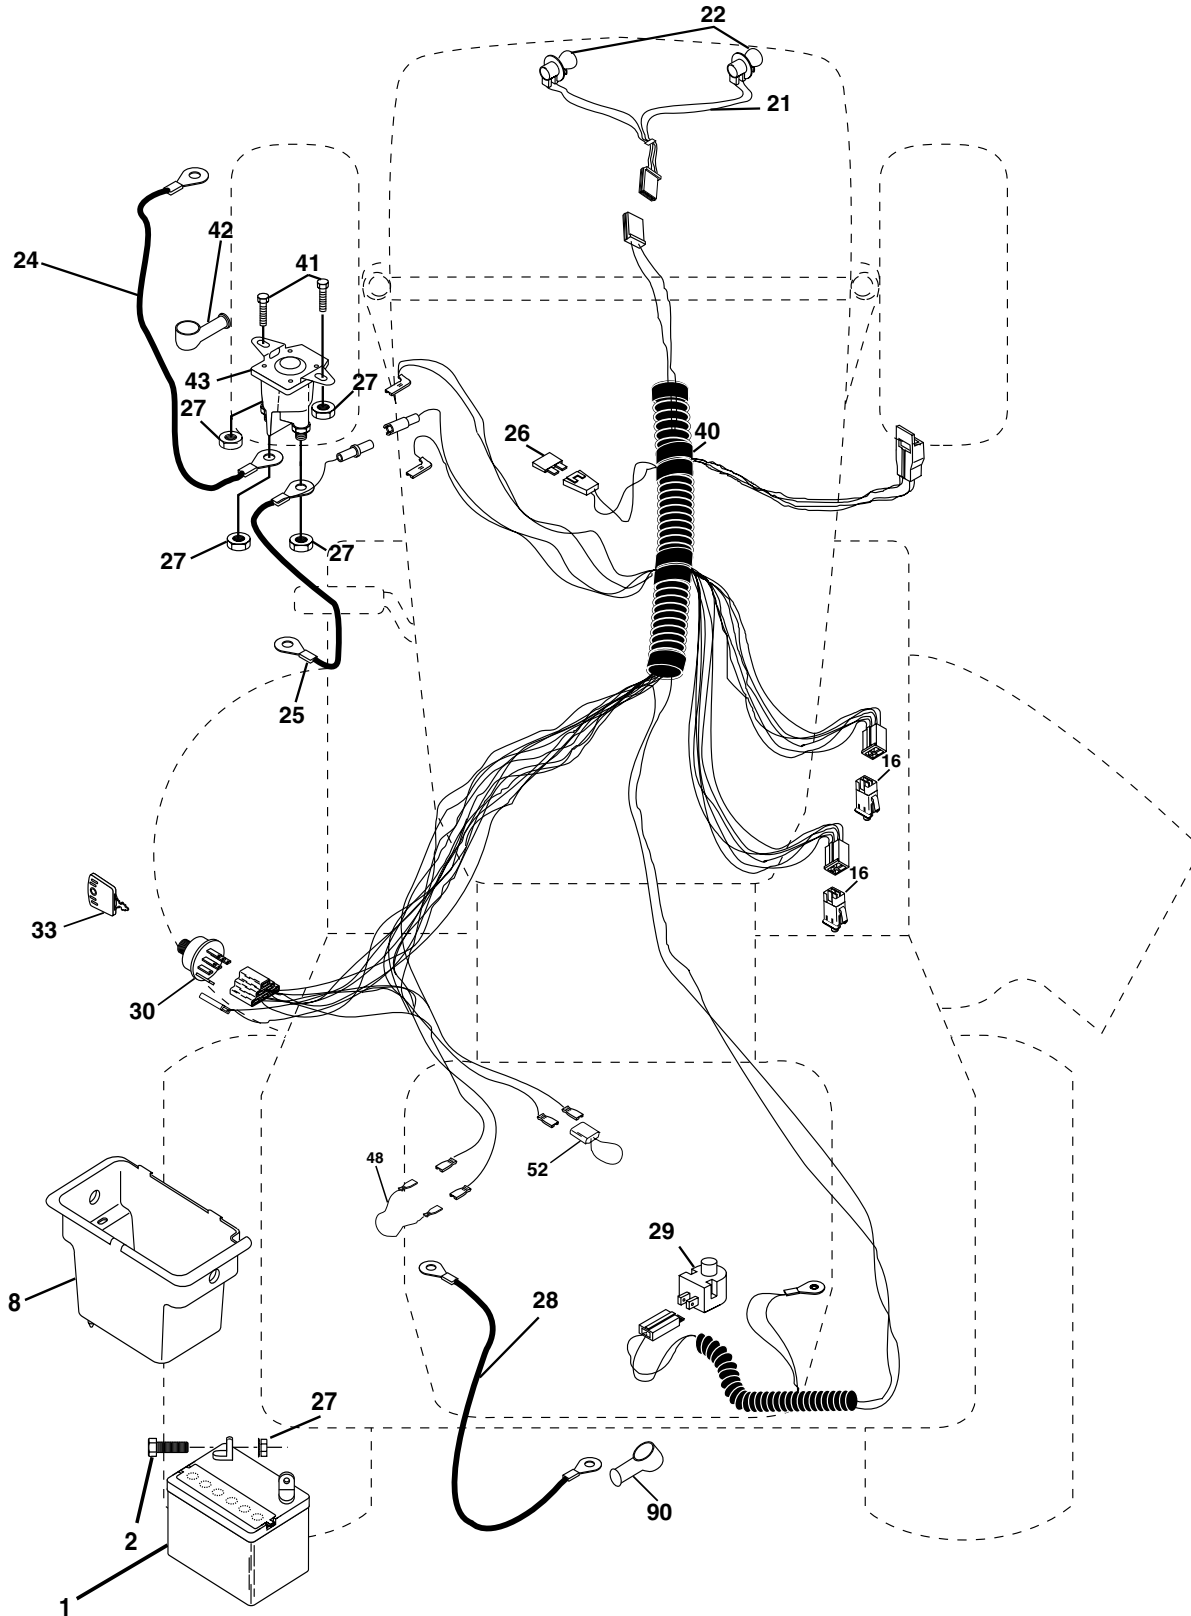

TRACTOR -- MODEL NUMBER 271190

SCHEMATIC

REPAIR PARTS

TRACTOR -- MODEL NUMBER 271190

ELECTRICAL

ELECTRICAL

TRACTOR -- MODEL NUMBER 271190

KEY NO.	PART NO.	DESCRIPTION
1	163465	Battery
2	74760412	Bolt, Hex Head 1/4-20 unc x 3/4
8	176689	Box Battery Fender
16	176138	Switch, Interlock
21	175688	Harness, Light Socket (Includes 4152J)
22	4152J	Bulb, Light
24	4799J	Cable, Battery, 6 Ga. Red, 11"
25	146147	Cable, Battery, 6 Ga. Red, W/16 Wire
26	175158	Fuse
27	73510400	Nut Keps Hex 1/4-20 unc
28	4207J	Cable, Ground, 6 Ga. Black, 12"
29	121305X	Switch, Plunger
30	175566	Switch, Ignition
33	140401	Key, Ignition
40	179720	Harness, Ignition
41	71110408	Bolt, Hex Head, Fin. 1/4-20 x 1/2
42	131563	Cover, Terminal, Red
43	178861	Solenoid
48	140844	Adaptor Ammeter Rectangular
52	141940	Protection Wire Loop
90	180449	Cover Terminal Battery