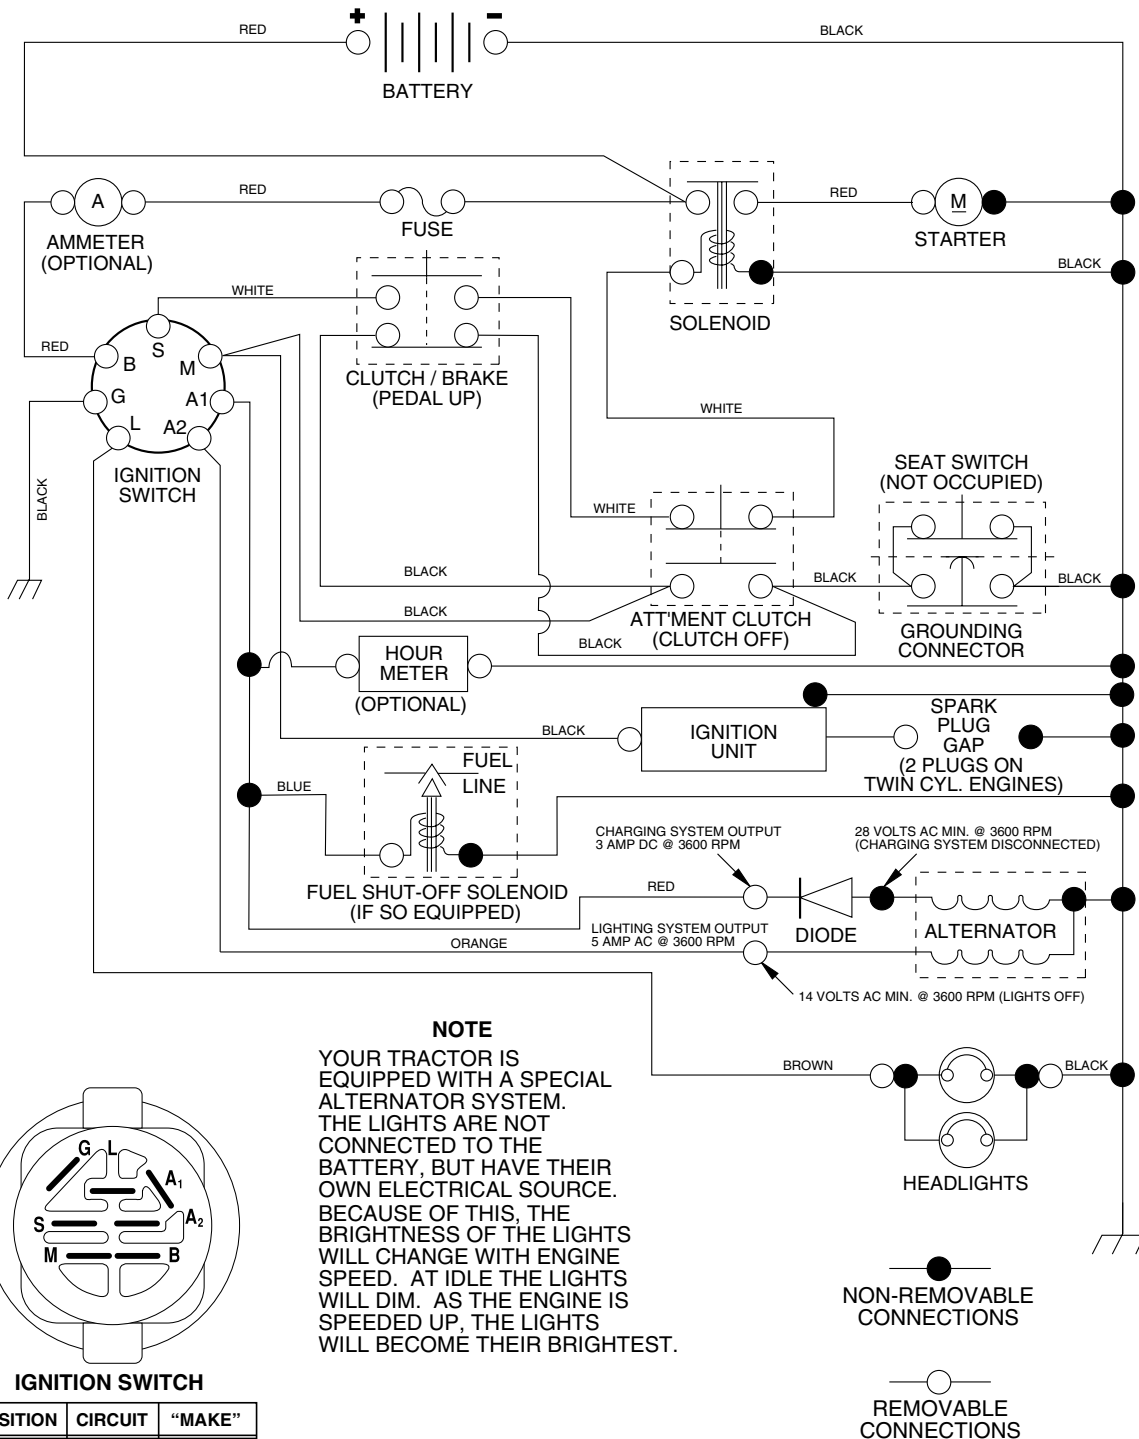

TRACTOR -- MODEL NUMBER 271190

SCHEMATIC

REPAIR PARTS

TRACTOR -- MODEL NUMBER 271190

ELECTRICAL

ELECTRICAL

TRACTOR -- MODEL NUMBER 271190

KEY NO.	PART NO.	DESCRIPTION
1	163465	Battery
2	74760412	Bolt, Hex Head 1/4-20 unc x 3/4
8	176689	Box Battery Fender
16	176138	Switch, Interlock
21	175688	Harness, Light Socket (Includes 4152J)
22	4152J	Bulb, Light
24	4799J	Cable, Battery, 6 Ga. Red, 11"
25	146147	Cable, Battery, 6 Ga. Red, W/16 Wire
26	175158	Fuse
27	73510400	Nut Keps Hex 1/4-20 unc
28	4207J	Cable, Ground, 6 Ga. Black, 12"
29	121305X	Switch, Plunger
30	175566	Switch, Ignition
33	140401	Key, Ignition
40	179720	Harness, Ignition
41	71110408	Bolt, Hex Head, Fin. 1/4-20 x 1/2
42	131563	Cover, Terminal, Red
43	178861	Solenoid
48	140844	Adaptor Ammeter Rectangular
52	141940	Protection Wire Loop
90	180449	Cover Terminal Battery

NOTE: All component dimensions given in U. S. inches
1 inch = 25.4 mm

TRACTOR -- MODEL NUMBER 271190

ENGINE

engine-bs.1cyl_17

ENGINE

TRACTOR -- MODEL NUMBER 271190

KEY NO.	PART NO.	DESCRIPTION
1	170551	Control Th/ch
2	17720408	Screw Hex Thd Cut 1/4-20 x 1/2
3	-----	Engine Briggs Model 282H07-0231-E1 (Order parts from Engine Manufacturer)
4	137352	Muffler
13	165291	Gasket Eng 1 313 Id Tin Plated
14	148456	Tube Drain Oil Easy
23	169837	Shield Browning
29	137180	Kit Spark Arrestor (Flat Scrn)
31	184900	Tank Fuel Front 1 25
32	140527	Cap Asm Fuel
33	123487X	Clamp Hose Blk
37	137040	Line Fuel 20"
38	181654	Plug Drain Oil Easy
40	124028X	Bushing Snap Nyl Blk Fuel Line
44	17670412	Screw Hexwsh Thdrol 1/4-20 x 3/4
45	17000612	Screw Hex Wsh Thdrol 3/8-16
46	19091416	Washer 9/32 x 7/8 x 16 Ga.
72	183906	Screw Socket Head 5/16-18 x 1
78	17060620	Screw 3/8-16 x 1-1/4
81	73510400	Nut Keps Hex 1/4-20 unc