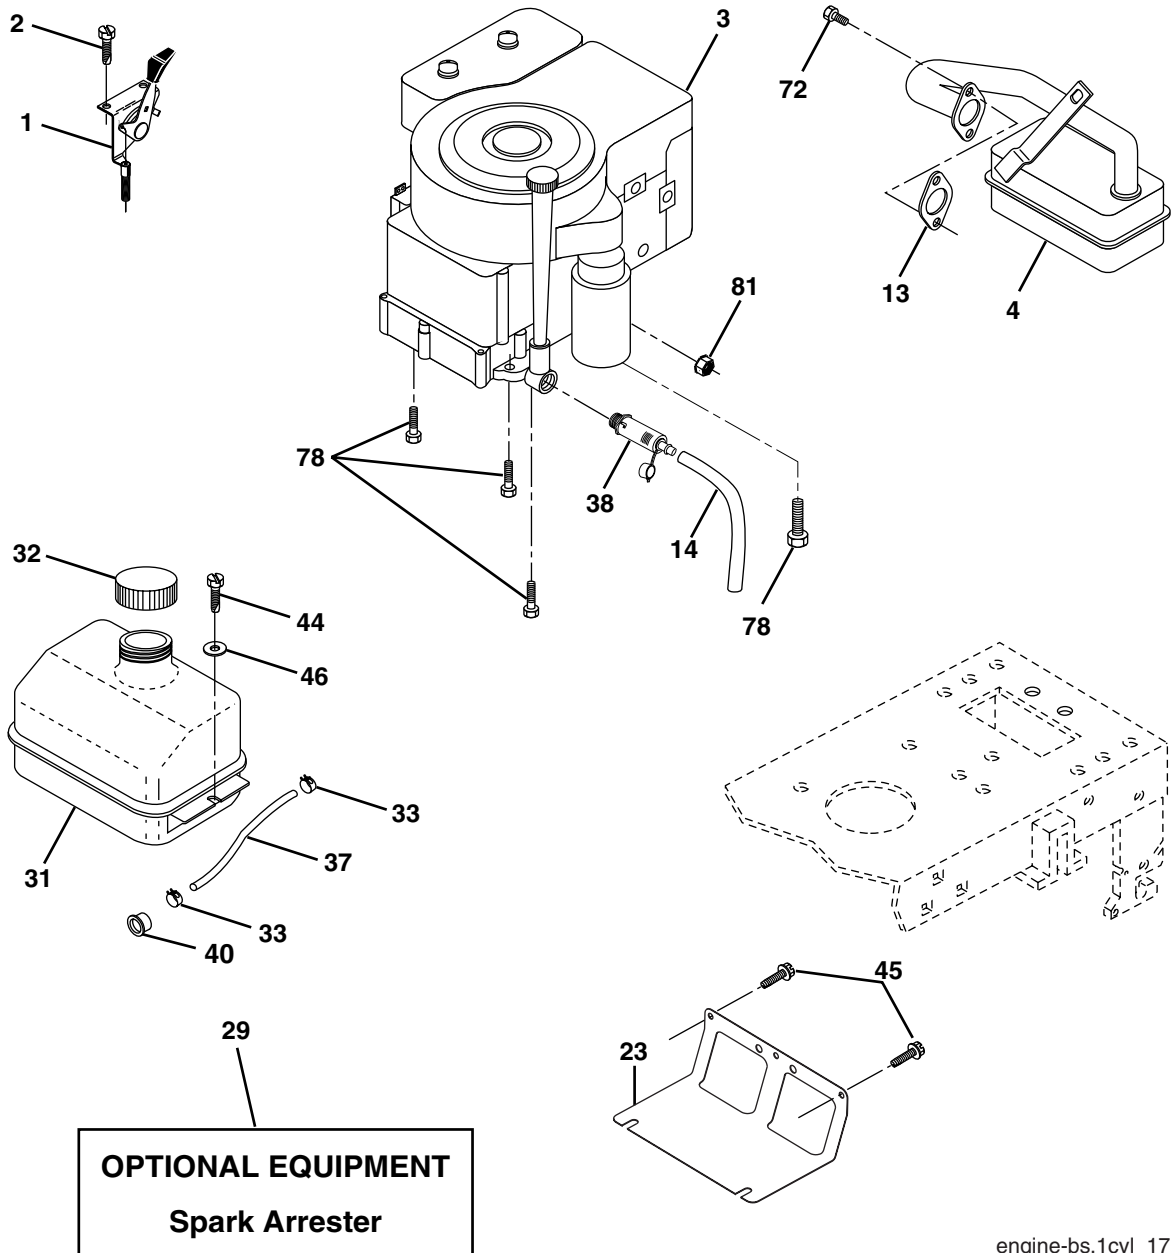

NOTE: All component dimensions given in U. S. inches
1 inch = 25.4 mm

TRACTOR -- MODEL NUMBER 271190

ENGINE

engine-bs.1cyl_17

ENGINE

TRACTOR -- MODEL NUMBER 271190

KEY NO.	PART NO.	DESCRIPTION
1	170551	Control Th/ch
2	17720408	Screw Hex Thd Cut 1/4-20 x 1/2
3	-----	Engine Briggs Model 282H07-0231-E1 (Order parts from Engine Manufacturer)
4	137352	Muffler
13	165291	Gasket Eng 1 313 Id Tin Plated
14	148456	Tube Drain Oil Easy
23	169837	Shield Browning
29	137180	Kit Spark Arrestor (Flat Scrn)
31	184900	Tank Fuel Front 1 25
32	140527	Cap Asm Fuel
33	123487X	Clamp Hose Blk
37	137040	Line Fuel 20"
38	181654	Plug Drain Oil Easy
40	124028X	Bushing Snap Nyl Blk Fuel Line
44	17670412	Screw Hexwsh Thdrol 1/4-20 x 3/4
45	17000612	Screw Hex Wsh Thdrol 3/8-16
46	19091416	Washer 9/32 x 7/8 x 16 Ga.
72	183906	Screw Socket Head 5/16-18 x 1
78	17060620	Screw 3/8-16 x 1-1/4
81	73510400	Nut Keps Hex 1/4-20 unc