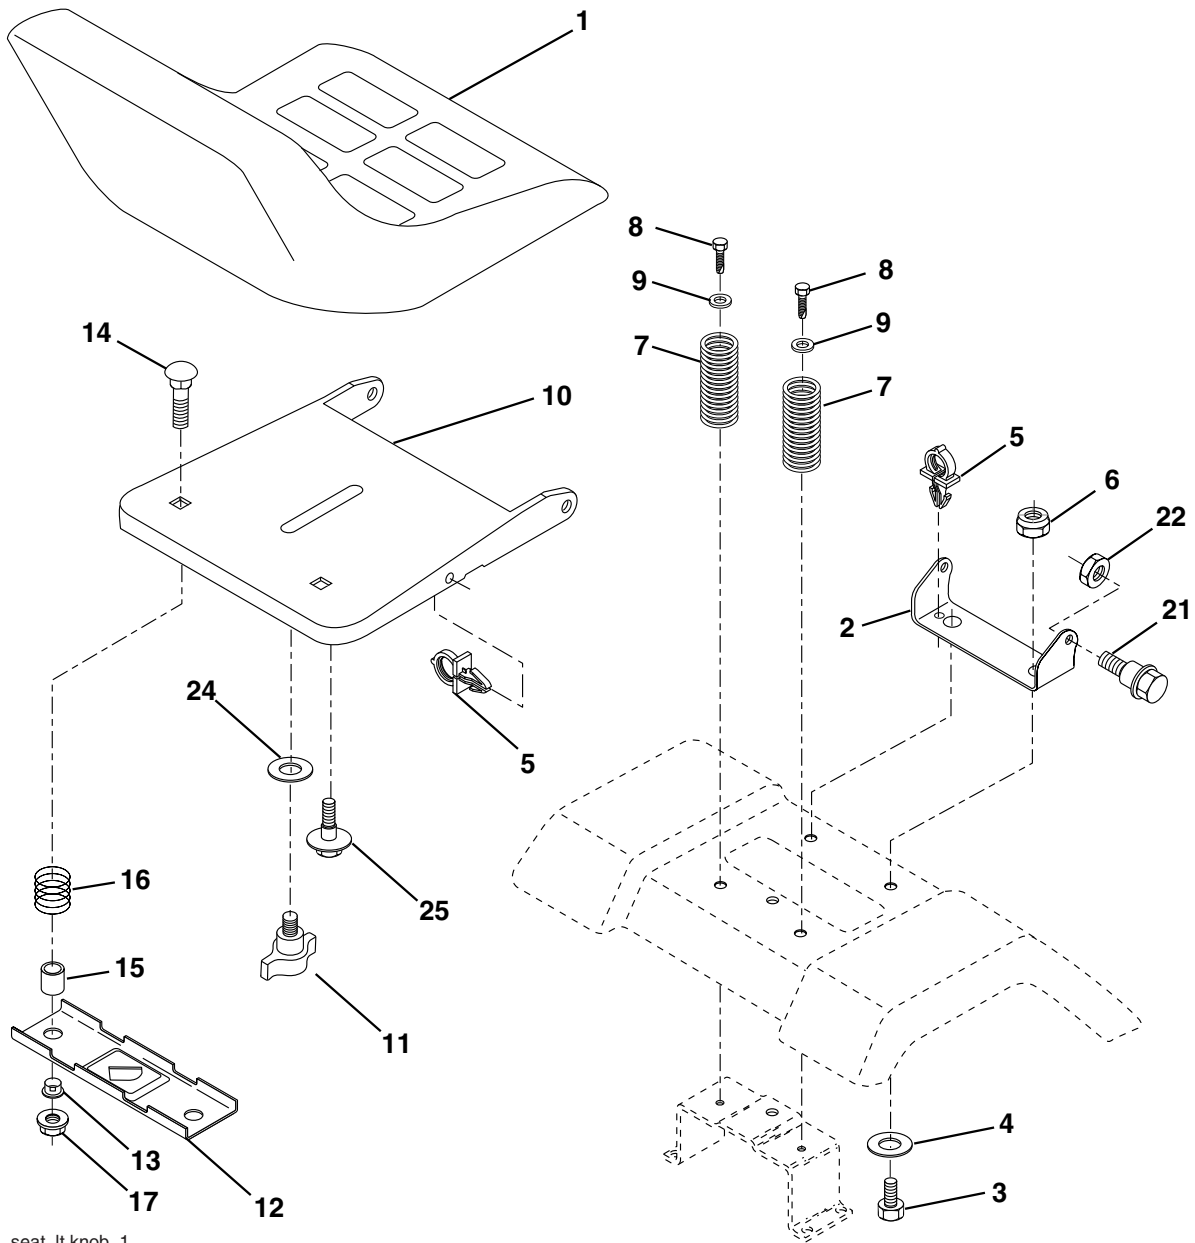

TRACTOR -- MODEL NUMBER 271190

SEAT ASSEMBLY

seat_lt.knob_1

KEY PART NO. NO.

KEY PART NO.	NO.	DESCRIPTION
1	175389	Seat
2	140551	Bracket Pvt St
3	71110616	Bolt Fin Hex 3/8-16 unc x 1
4	19131610	Washer Flat 13/32 x1 x10 Ga.
5	145006	Clip Push-In Hinged
6	73800600	Locknut Hex W/Wsh 3/8-16
7	124181X	Spring Seat Cprsn 2 250 Blk
8	17000616	Screw 3/8-16 x 1
9	19131614	Washer 13/32 x 1 x 14 Ga.
10	182493	Pan Seat
11	166369	Knob Seat Adj. Wingnut
12	121246X	Bracket Mounting Switch

KEY PART NO. NO.

KEY PART NO.	NO.	DESCRIPTION
13	121248X	Bushing Snap Blk Nyl 50 Id
14	72050412	Bolt Rdhd Sht 1/4-20 x 1-1/2
15	134300	Spacer Split 28x 96 Yel Zinc
16	121250X	Spring Cprsn 1 27 Blk Pnt
17	123976X	Nut Lock 1/4 Lge Flg Gr. 5
21	171852	Bolt Shld 5/16-18 unc
22	73800500	Nut Lock Hex W/Ins 5/16-18
24	19171912	Washer 17/32 x 1-3/16 x 12 Ga.
25	127018X	Bolt Shoulder 5/16-18 x 62

NOTE: All component dimensions given in U. S. inches 1 inch = 25.4 mm