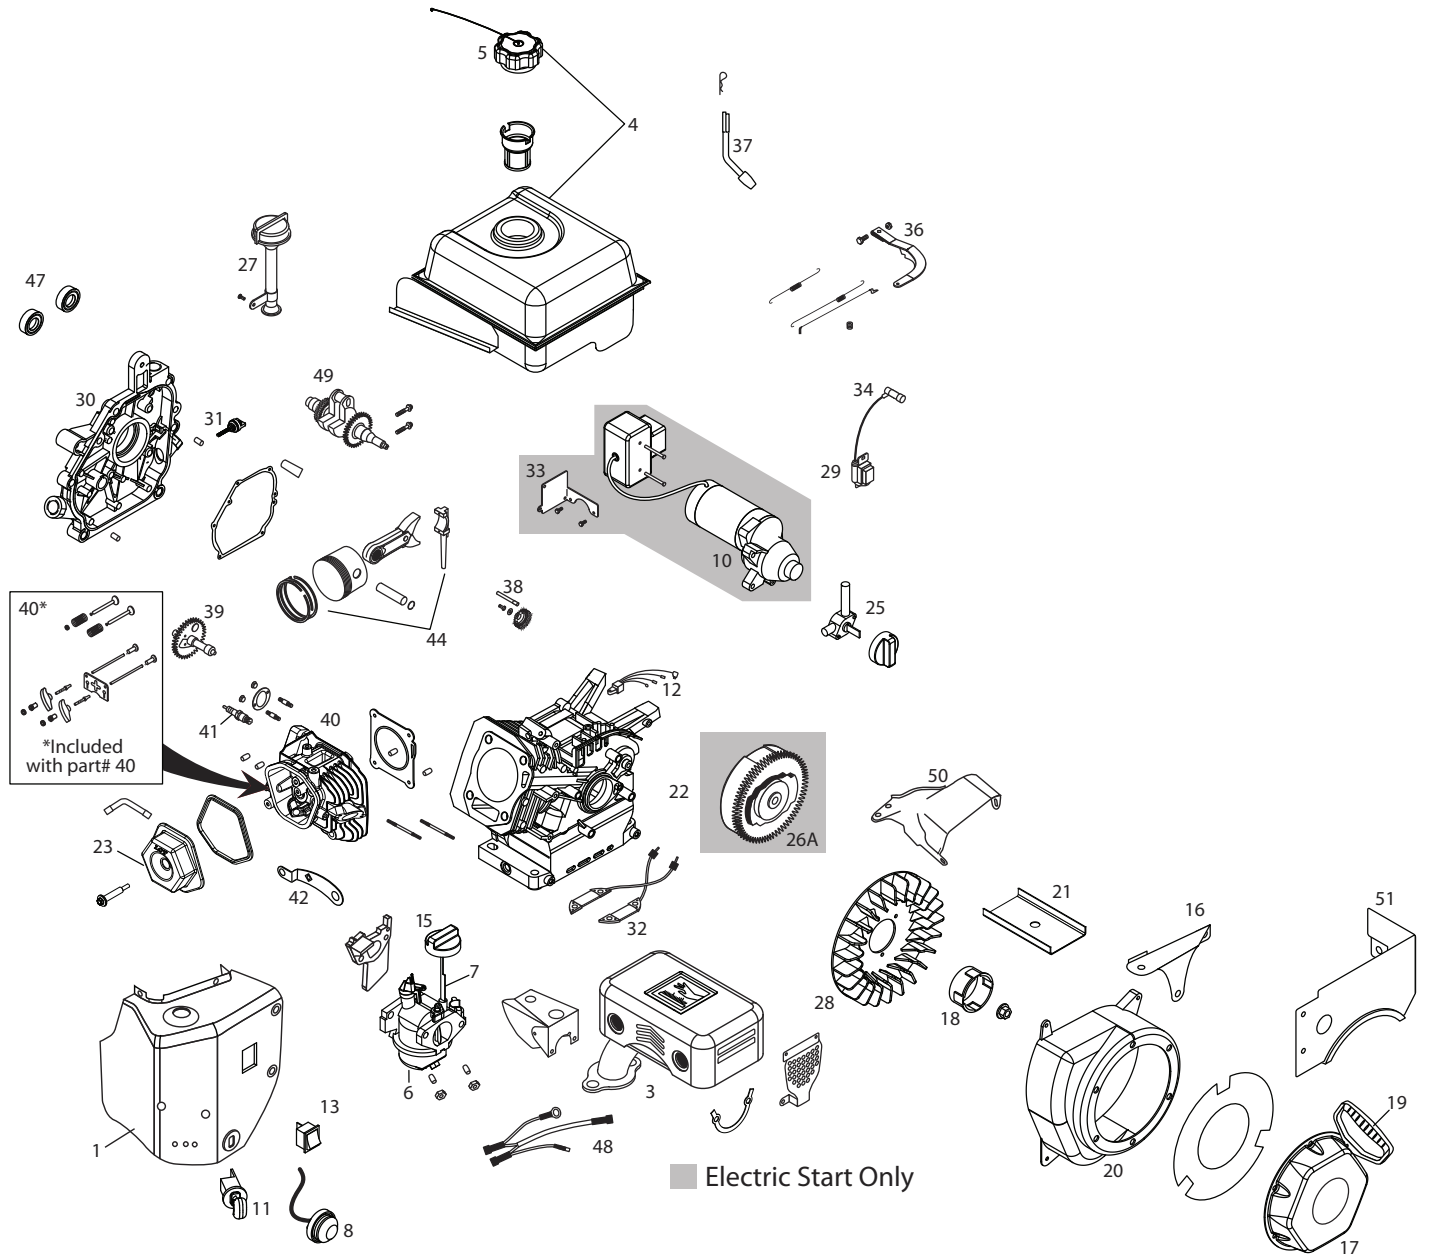

REPAIR PARTS
ENGINE, LCT

SNOW THROWER - - MODEL NUMBER 944.520620
COMPLETE ENGINE-429064

REPAIR PARTS
ENGINE, LCT

SNOW THROWER - - MODEL NUMBER 944.520620
COMPLETE ENGINE-429064

KEY NO.	PART NO.	DESCRIPTION	KEY NO.	PART NO.	DESCRIPTION
1	429206	HEATER BOX ASSEMBLY-SNOW	23	429233	VALVE COVER
3	429208	MUFFLER ASSEMBLY-SNOW	25	429234	FUEL PETCOCK, SNOW
4	429209	FUEL TANK ASSEMBLY-SNOW	26	429288	FLYWHEEL ASSEMBLY, ELECTRIC START-SNOW
5	429211	FUEL TANK CAP-OVERSIZED (CLICK STYLE)-SNOW	26A	429289	FLYWHEEL ASSEMBLY, MANUAL START-SNOW
6	429215	CARBURETOR ASSEMBLY-SNOW	27	429237	HIGH OIL FILL ASSY KIT, SOW
7	429216	CHOKE LEVER, CARBURETOR -SNOW	28	429238	FLYWHEEL FAN
8	429218	PRIMER BULB ASSEMBLY W/HOSE-SNOW	29	429240	IGNITION COIL ASSY
10	429220	ELECTRIC STARTER ASSEMBLY-SNOW	30	429241	CRANKCASE COVER ASSY
11	429221	KEY SWITCH ASSEMBLY-SNOW	31	429242	NON-REMOVABLE OIL PLUG
12	429222	CDI BOX ASSEMBLY-SNOW	32	429243	CHARGING COIL AC/DC
13	429223	SWITCH OFF/ON-SNOW	33	429290	ELECTRIC STARTER BRACKET
15	429224	CHOKE KNOB-SNOW	34	429291	SPARK PLUG BOOT
16	429225	GOVERNOR LINKAGE SHIELD PLATE-SNOW	36	429248	GOVERNOR ARM ASSY
17	429226	RECOIL STARTER ASSEMBLY-SNOW	37	429250	GOVERNOR SHAFT
18	429227	STARTER CUP SMALL-SNOW	38	429292	GOVERNOR GEAR ASSEMBLY
19	429228	STARTER GRIP-SNOW	39	429253	CAMSHAFT
20	429229	BLOWER HOUSING ASSEMBLY, ELECTRIC START-SNOW	40	429254	CYLINDER HEAD ASSY
21	429231	SHIELD, CYLINDER	41	429255	SPARK PLUG
22	429232	SHIELD, UNDER FLYWHEEL CHARGING SYSTEM-SNOW	42	429257	CDI BOX BRACKET-SNOW
			44	429258	PISTON AND ROD ASSY
			46	429213	VAPOR SHIELD
			47	429283	SEAL KIT
			48	429284	WIRE HARNESS
			49	429285	CRANKSHAFT
			50	429286	TOP SHIELD
			51	429287	FUEL TANK SKIRT

NOTE: All component dimensions given in U.S. inches. 1 inch = 25.4 mm
IMPORTANT: Use only Original Equipment Manufacturer (O.E.M.) replacement parts.
Failure to do so could be hazardous, damage your snow thrower and void your warranty.