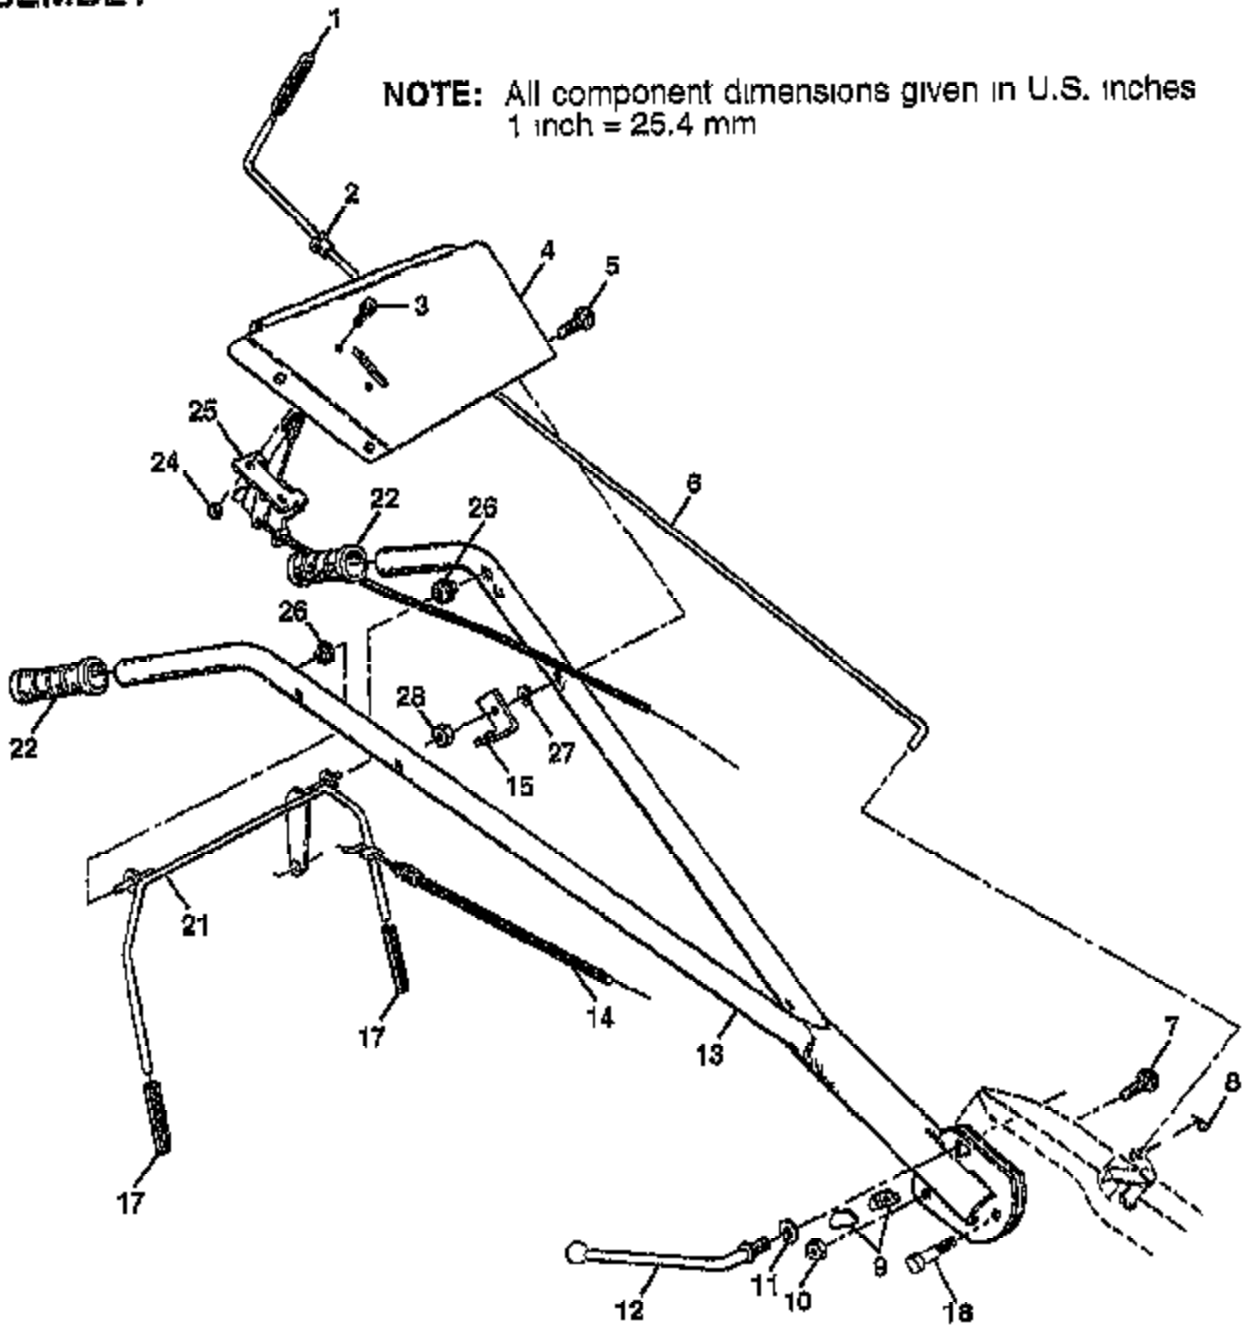

TILLER - - MODEL NUMBER 3455A89

HANDLE ASSEMBLY

NOTE: All component dimensions given in U.S. inches
1 inch = 25.4 mm

Ref #	Part Number	Qty	Description
1	8389J		GRIP TI
2	121248X		BUSHING
3	71191008		SCREW.PNHD.10-24
4	126949X505		HANDLE BRACKET
5	72110514		BOLT CARRIAGE CRT
6	108281X		ROD SHIFT CRT
7	72110608		BOLT D
8			CHECK WITH SUPPLIER
9	109229X		LOCK CRT
10	73930600		LOCKNUT
11	19131611		WASHER CRT
12	109228X		LEVER LOCK CRT
13	150217		HANDLE
14	159232		"CABLE, CLUTCH"
15	145821		BRACKET.CLUTCH.CA
17	102604X		GRIP BAR CRT
18	150696		BOLT PIVOT
21	159227X		BAR-CONTROL
22	150744		"GRIP,HANDLE"
24	73731000		NUT
25	127012X		"CONT,THROTTLE"
26	146480		GROMMET.HANDLE.V-
27	10040500		LOCKWASHER
28	73800500		NUT