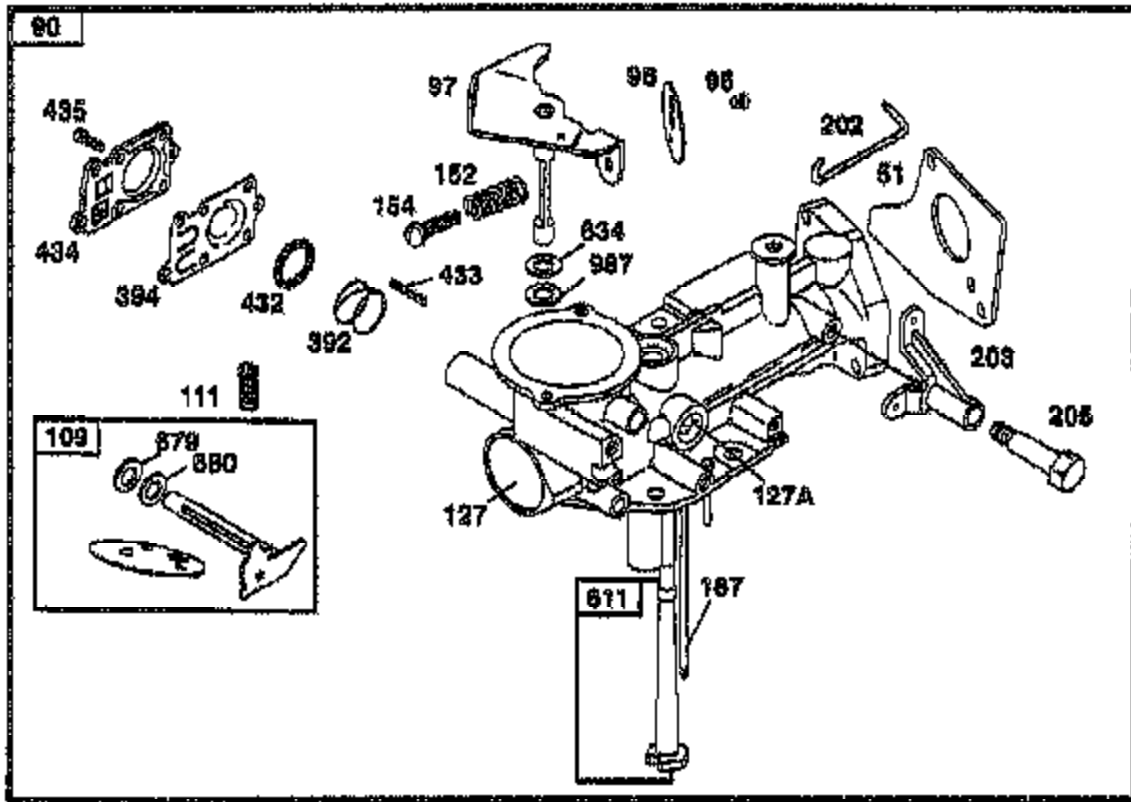

**TILLER - - MODEL NUMBER 3455A89**  
**ENGINE, BRIGGS & STRATTON - - MODEL NUMBER 134202, TYPE NO. 1115-E1**

Ref #	Part Number	Qty	Description
1	495133		CYLINDER ASSEMBLY
2	399268		BUSHING, CYLINDER
3	299819		SEAL, OIL
5	214040		HEAD, CYLINDER
7	272157		GASKET, CYLINDER HEAD
8	495774		BREATHER ASSEMBLY
9	27549		GASKET, VALVE COVER
10	94621		SCREW, STEMS
11	66578		GROMMET, BREATHER TUBE
12	270080		GASKET CRANKCASE STANDARD .015"
12	270125		GASKET, CRANKCASE .005" THICK
12	270126		GASKET, CRANKCASE .009" THICK
13	94221		SCREW, CYLINDER HEAD 2-3/32"
14	94679		SCREW, CYLINDER HEAD 2-15/32"
15	94916		PLUG, PIPE, HEX SOCKET
16	492088		CRANKSHAFT
18	494044		COVER ASSEMBLY, CRANKCASE
19	495660		BUSHING, CRANKCASE COVER
20	294606		SEAL, OIL
21	281658		PLUG-OIL FILLER
21A	399195		SEAL ASSEMBLY, CYLINDER PLUG
22	94682		SCREW
22A	94917		STUD, CRANKCASE COVER
23	399673		FLYWHEEL, MAGNETO
24	222698		KEY, FLYWHEEL
25	393819		PISTON ASSEMBLY-STD SIZE
25	393820		PISTON ASSEMBLY-.010 OVERSIZE
25	393821		PISTON ASSEMBLY-.020 OVERSIZE
25	393822		PISTON ASSEMBLY-.030 OVERSIZE
26	399067		RING SET-PISTON-STD SIZE
26	399014		RING SET-PISTON-.010 OVERSIZE
26	399015		RING SET-PISTON.020 OVERSIZE
25	399016		RING SET-PISTON-.030 OVERSIZE
27	26026		LOCK, PISTON PIN
28	298909		PIN ASSY, PISTON, STD
28	298908		PIN ASSEMBLY, PISTON .005" OVERSIZE
29	299430		ROD ASSEMBLY, CONNECTING
29	390459		ROD ASSEMBLY, CONNECTING
30	225183		DIPPER-CONNECTING ROD
32	94699		SCREW
33	211119		VALVE, EXHAUST
34	261044		VALVE, INTAKE
35	260552		SPRING, INTAKE VALVE
36	26478		SPRING, EXHAUST VALVE
37	222443		GUARD, FLYWHEEL
40	93312		RETAINER, VALVE SPRING
45	260642		TAPPET, VALVE
46	214726		GEAR-CAM
51	273113		GASKET, CARBURETOR MOUNTING
55	497442		HOUSING, REWIND STARTER
56	498144		PULLEY, REWIND STARTER
58	280399		ROPE, REWIND STARTER (CUT TO 88-5/8)
59	396892		INSERT, HANDLE
60	393152		HANDLE, REWIND STARTER
65	94686		SCREW, HOUSING MOUNTING
73	225176		SCREEN, ROTATING
81	222263		LOCK, SCREW
90	498298		CARBURETOR ASSEMBLY