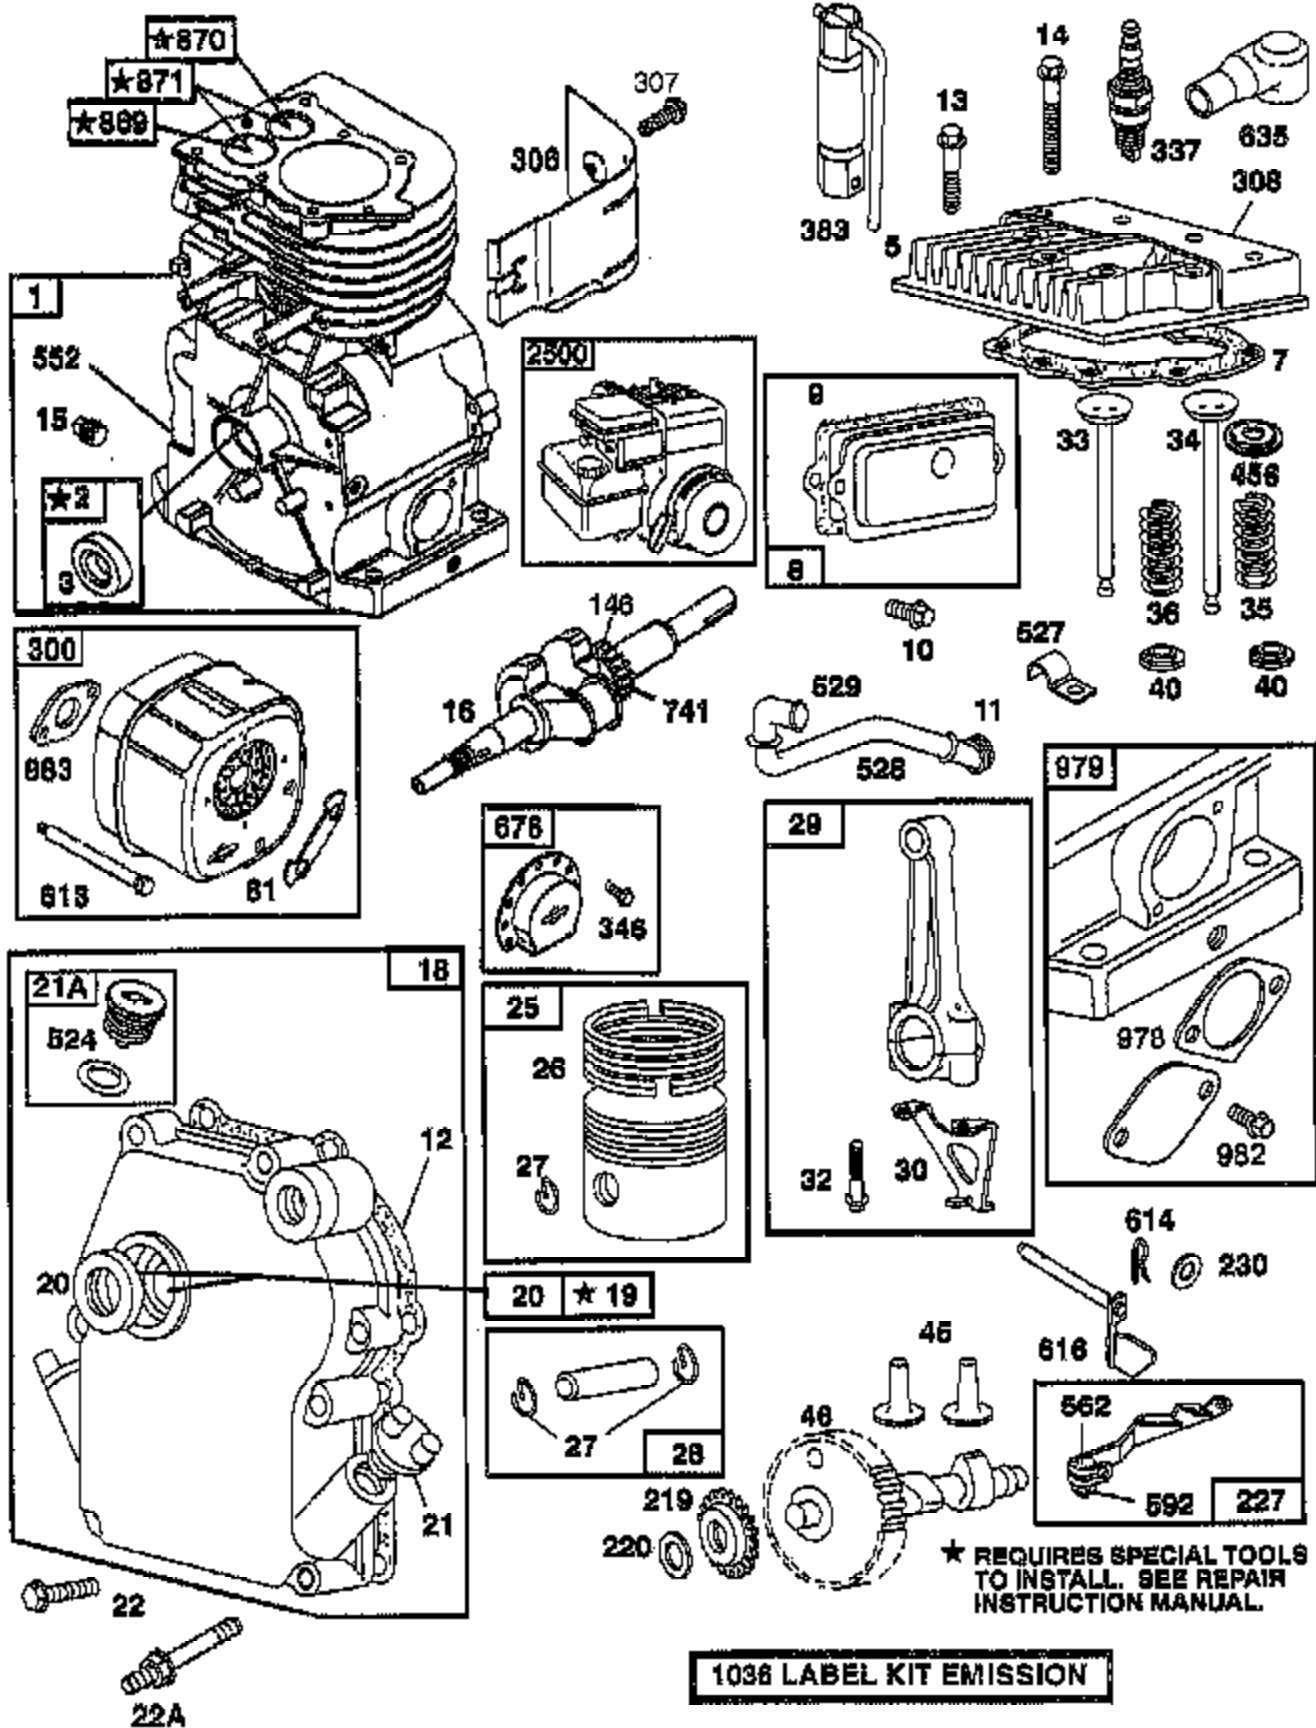

TILLER - - MODEL NUMBER 3455A89
ENGINE, BRIGGS & STRATTON - - MODEL NUMBER 134202, TYPE NO. 1115-E1

Ref #	Part Number	Qty	Description
1	495133		CYLINDER ASSEMBLY
2	399268		BUSHING, CYLINDER
3	299819		SEAL, OIL
5	214040		HEAD, CYLINDER
7	272157		GASKET, CYLINDER HEAD
8	495774		BREATHER ASSEMBLY
9	27549		GASKET, VALVE COVER
10	94621		SCREW, STEMS
11	66578		GROMMET, BREATHER TUBE
12	270080		GASKET CRANKCASE STANDARD .015"
12	270125		GASKET, CRANKCASE .005" THICK
12	270126		GASKET, CRANKCASE .009" THICK
13	94221		SCREW, CYLINDER HEAD 2-3/32"
14	94679		SCREW, CYLINDER HEAD 2-15/32"
15	94916		PLUG, PIPE, HEX SOCKET
16	492088		CRANKSHAFT
18	494044		COVER ASSEMBLY, CRANKCASE
19	495660		BUSHING, CRANKCASE COVER
20	294606		SEAL, OIL
21	281658		PLUG-OIL FILLER
21A	399195		SEAL ASSEMBLY, CYLINDER PLUG
22	94682		SCREW
22A	94917		STUD, CRANKCASE COVER
23	399673		FLYWHEEL, MAGNETO
24	222698		KEY, FLYWHEEL
25	393819		PISTON ASSEMBLY-STD SIZE
25	393820		PISTON ASSEMBLY-.010 OVERSIZE
25	393821		PISTON ASSEMBLY-.020 OVERSIZE
25	393822		PISTON ASSEMBLY-.030 OVERSIZE
26	399067		RING SET-PISTON-STD SIZE
26	399014		RING SET-PISTON-.010 OVERSIZE
26	399015		RING SET-PISTON.020 OVERSIZE
25	399016		RING SET-PISTON-.030 OVERSIZE
27	26026		LOCK, PISTON PIN
28	298909		PIN ASSY, PISTON, STD
28	298908		PIN ASSEMBLY, PISTON .005" OVERSIZE
29	299430		ROD ASSEMBLY, CONNECTING
29	390459		ROD ASSEMBLY, CONNECTING
30	225183		DIPPER-CONNECTING ROD
32	94699		SCREW
33	211119		VALVE, EXHAUST
34	261044		VALVE, INTAKE
35	260552		SPRING, INTAKE VALVE
36	26478		SPRING, EXHAUST VALVE
37	222443		GUARD, FLYWHEEL
40	93312		RETAINER, VALVE SPRING
45	260642		TAPPET, VALVE
46	214726		GEAR-CAM
51	273113		GASKET, CARBURETOR MOUNTING
55	497442		HOUSING, REWIND STARTER
56	498144		PULLEY, REWIND STARTER
58	280399		ROPE, REWIND STARTER (CUT TO 88-5/8)
59	396892		INSERT, HANDLE
60	393152		HANDLE, REWIND STARTER
65	94686		SCREW, HOUSING MOUNTING
73	225176		SCREEN, ROTATING
81	222263		LOCK, SCREW
90	498298		CARBURETOR ASSEMBLY