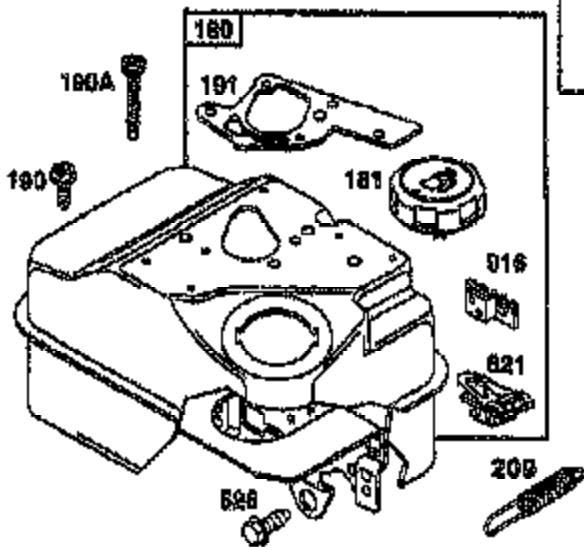

**TILLER - - MODEL NUMBER 3455A89**  
**ENGINE, BRIGGS & STRATTON - - MODEL NUMBER 134202, TYPE NO. 1115-E1**

Ref #	Part Number	Qty	Description
1	495133		CYLINDER ASSEMBLY
2	399268		BUSHING, CYLINDER
3	299819		SEAL, OIL
5	214040		HEAD, CYLINDER
7	272157		GASKET, CYLINDER HEAD
8	495774		BREATHER ASSEMBLY
9	27549		GASKET, VALVE COVER
10	94621		SCREW, STEMS
11	66578		GROMMET, BREATHER TUBE
12	270080		GASKET CRANKCASE STANDARD .015"
12	270125		GASKET, CRANKCASE .005" THICK
12	270126		GASKET, CRANKCASE .009" THICK
13	94221		SCREW, CYLINDER HEAD 2-3/32"
14	94679		SCREW, CYLINDER HEAD 2-15/32"
15	94916		PLUG, PIPE, HEX SOCKET
16	492088		CRANKSHAFT
18	494044		COVER ASSEMBLY, CRANKCASE
19	495660		BUSHING, CRANKCASE COVER
20	294606		SEAL, OIL
21	281658		PLUG-OIL FILLER
21A	399195		SEAL ASSEMBLY, CYLINDER PLUG
22	94682		SCREW
22A	94917		STUD, CRANKCASE COVER
23	399673		FLYWHEEL, MAGNETO
24	222698		KEY, FLYWHEEL
25	393819		PISTON ASSEMBLY-STD SIZE
25	393820		PISTON ASSEMBLY-.010 OVERSIZE
25	393821		PISTON ASSEMBLY-.020 OVERSIZE
25	393822		PISTON ASSEMBLY-.030 OVERSIZE
26	399067		RING SET-PISTON-STD SIZE
26	399014		RING SET-PISTON-.010 OVERSIZE
26	399015		RING SET-PISTON.020 OVERSIZE
25	399016		RING SET-PISTON-.030 OVERSIZE
27	26026		LOCK, PISTON PIN
28	298909		PIN ASSY, PISTON, STD
28	298908		PIN ASSEMBLY, PISTON .005" OVERSIZE
29	299430		ROD ASSEMBLY, CONNECTING
29	390459		ROD ASSEMBLY, CONNECTING
30	225183		DIPPER-CONNECTING ROD
32	94699		SCREW
33	211119		VALVE, EXHAUST
34	261044		VALVE, INTAKE
35	260552		SPRING, INTAKE VALVE
36	26478		SPRING, EXHAUST VALVE
37	222443		GUARD, FLYWHEEL
40	93312		RETAINER, VALVE SPRING
45	260642		TAPPET, VALVE
46	214726		GEAR-CAM
51	273113		GASKET, CARBURETOR MOUNTING
55	497442		HOUSING, REWIND STARTER
56	498144		PULLEY, REWIND STARTER
58	280399		ROPE, REWIND STARTER (CUT TO 88-5/8)
59	396892		INSERT, HANDLE
60	393152		HANDLE, REWIND STARTER
65	94686		SCREW, HOUSING MOUNTING
73	225176		SCREEN, ROTATING
81	222263		LOCK, SCREW
90	498298		CARBURETOR ASSEMBLY