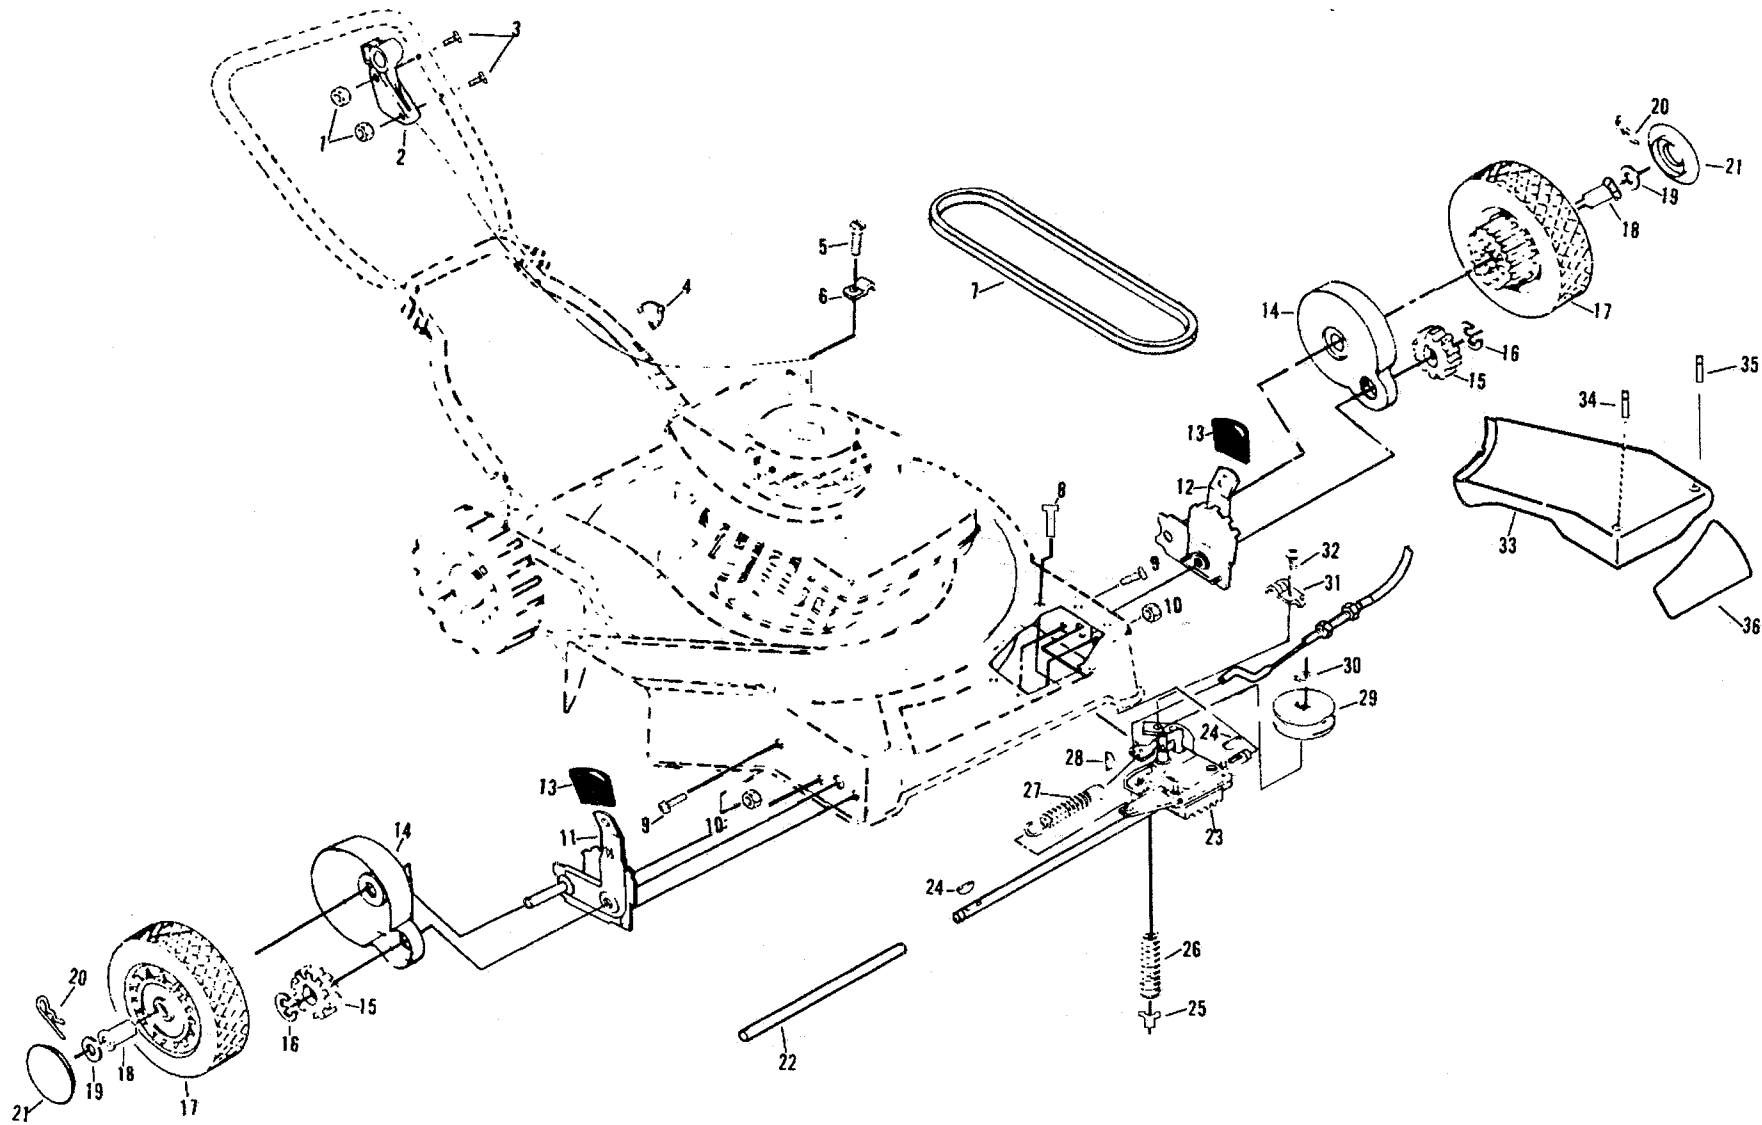

REPAIR PARTS

22" REAR BAGGER ROTARY LAWN MOWER - - MODEL NO. 8890, CATALOG NO. 850-4870

24

REPAIR PARTS

22" REAR BAGGER ROTARY LAWN MOWER - - MODEL NO. 8890, CATALOG NO. 850-4870

KEY NO.	DESCRIPTION	MFG. PART NO.	JCPENNEY PART NO.	KEY NO.	DESCRIPTION	MFG. PART NO.	JCPENNEY PART NO.
1	Locknut	74189	1371-2377	18	Wheel Bushing	86960	1371-2518
2	Drive Control Cable	851069	1371-2385	19	Washer	52160	1370-0034
3	Machine Screw #10-24 x 2	78186	1371-2393	20	Retainer Clip	85179	1370-0042
4	Cable Clip	85827	1369-9582	21	Hubcap	77400	1371-2294
5	Hex Washer Head Screw #10-24 x 1/2	750097	1369-9657	22	Drive Shaft Cover	86012	1371-2492
6	Guide Clip (Housing)	87930	1371-2401	23	Gear Case Assembly	751080	1371-2500
7	V-Belt	83691	1371-2419	24	Woodruff Key #3	65692	1371-2526
8	Hex Head Bolt 1/4-20 x 2-3/4	54338	1371-2427	25	Locknut 1/4-20	68038	1371-2534
9	Flat Head Machine Screw 1/4-20 x 3/4	61528	1371-1932	26	Spring	83632	1371-2542
10	Locknut 1/4-20	63601	1369-9566	27	Spring	75192	1371-2559
11	Wheel Adjusting Assembly (Right)	851031	1371-2435	28	Woodruff Key #213	57076	1371-2567
12	Wheel Adjusting Assembly (Left)	851032	1371-2443	29	Drive Pulley	83681	1371-2575
13	Selector Knob	87877	1369-9988	30	External Retaining Ring	74976	1371-2583
14	Dust Cover	76401	1371-2450	31	Cable Clamp (Adj. Bracket)	83700	1371-2591
15	Pinion	74507	1371-2468	32	Screw 10-24	750108	1371-2609
16	External E-Ring	53753	1371-2476	33	Drive Cover	75448	1371-2617
17	Wheel & Tire Assembly (Front) 8.0 x 1-3/4	850986	1371-2484	34	Machine Screw #10-24 x 2-3/4	75725	1371-2625
				35	Machine Screw #10-24 x 1-3/4	69411	1371-2633
				36	Drive Cover Decal	851181	

25