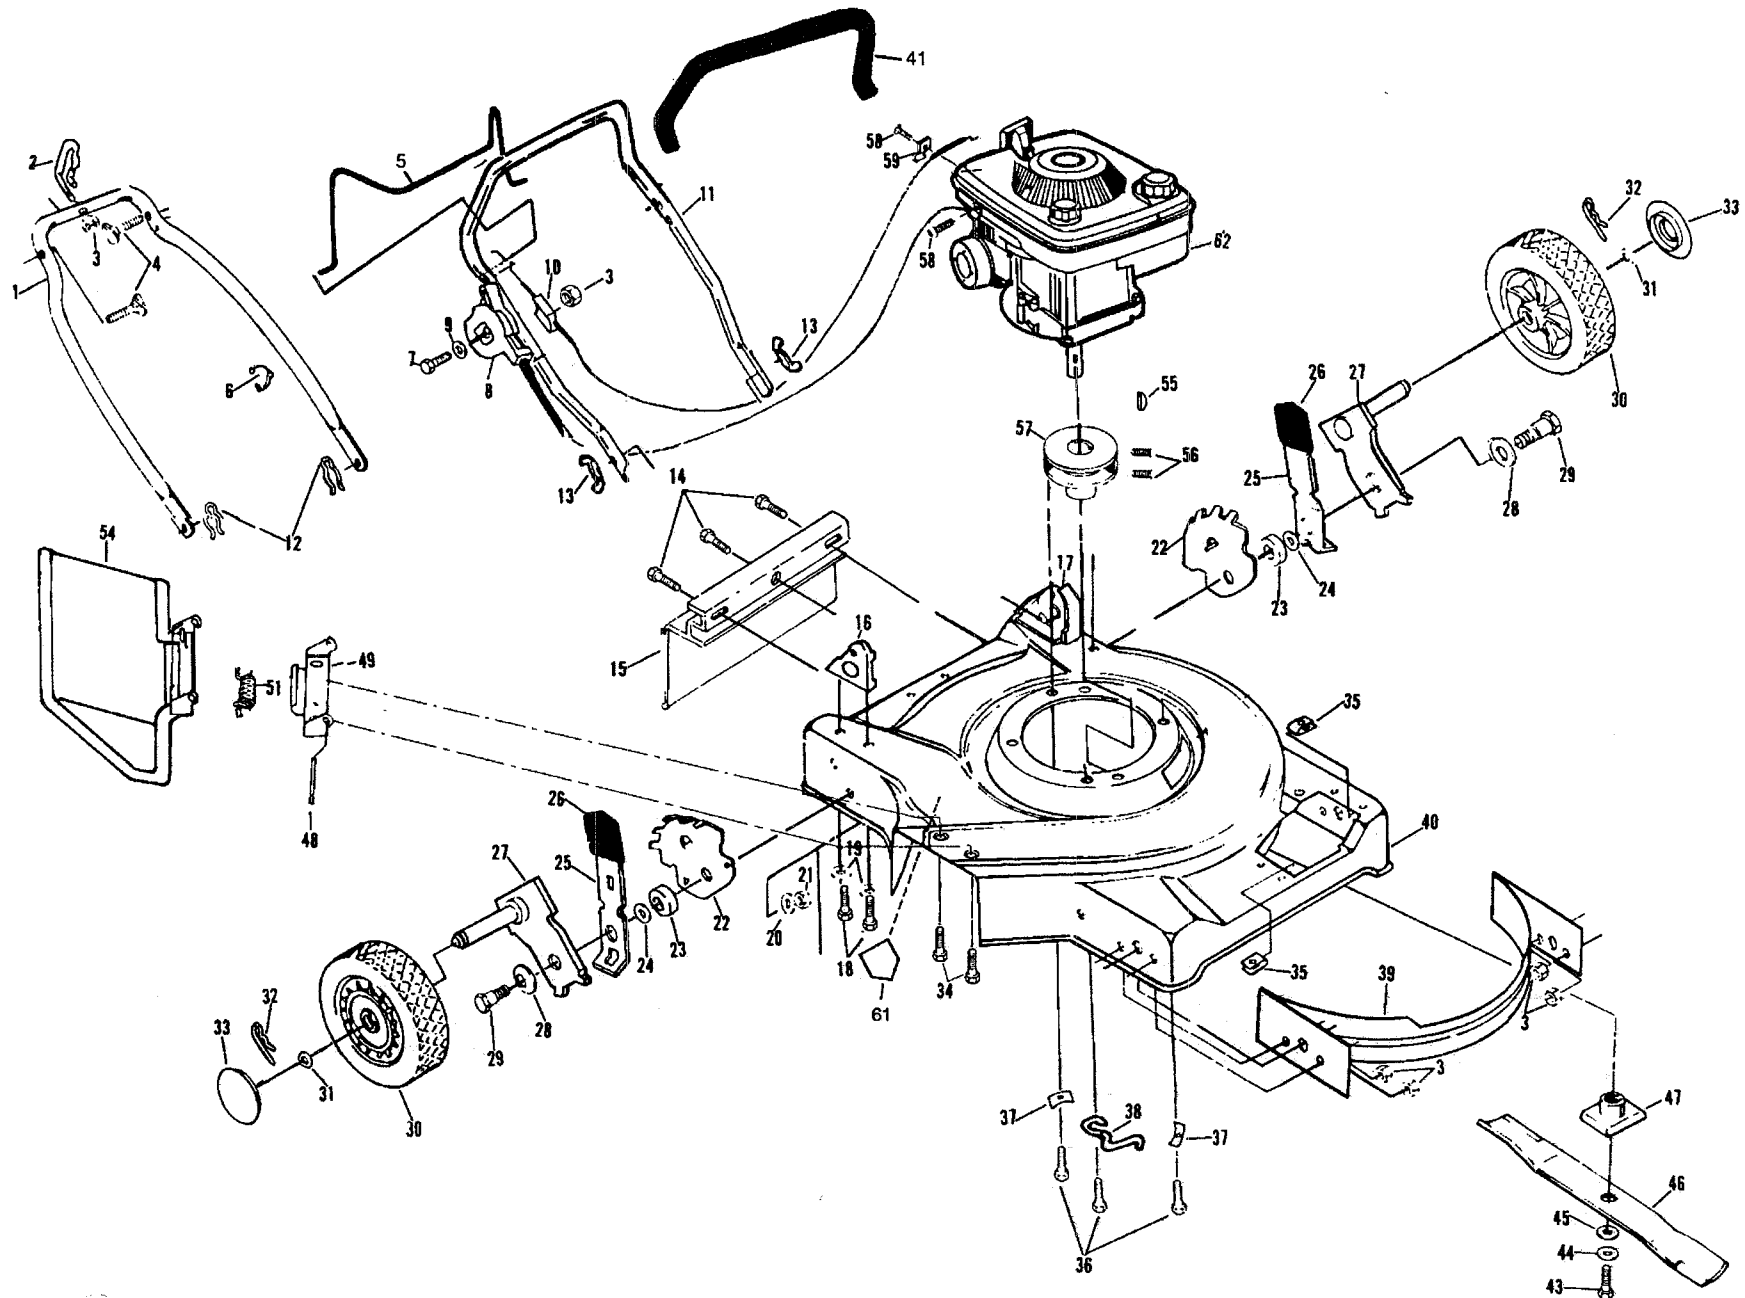

REPAIR PARTS

22" REAR BAGGER ROTARY LAWN MOWER - - MODEL NO. 8890, CATALOG NO. 850-4870

22

REPAIR PARTS

22" REAR BAGGER ROTARY LAWN MOWER - - MODEL NO. 8890, CATALOG NO. 850-4870

KEY NO.	DESCRIPTION	MFG. PART NO.	JCPENNEY PART NO.	KEY NO.	DESCRIPTION	MFG. PART NO.	JCPENNEY PART NO.
1	Lower Handle	800481	1371-2088	35	Speed Nut	75449	1371-2302
2	Rope Guide	103672X	1369-9541	36	Thread Rolling Screw	50998	1370-0083
3	Locknut 1/4-20	63601	1369-9566	37	3/8-16 x 18		
4	Handle Bolt	58714	1369-9574	38	Engine Washer	851219	1370-0117
5	Control Bar	851512	1371-2237	39	Belt Snubber	851000	1371-2302
6	Cable Clip	85827	1369-9582	40	Front Baffle	75428	1371-2310
7	Machine Screw 1/4-20 x 2-1/8	86261	1369-9590	41	Mower Housing Kit	127911	1371-2328
8	Throttle Control	851464	1369-9616	42	(Includes Key No. 61)		
9	Washer	85723	1369-9608	43	Handle Grip	850724	1369-9632
10	Engine Zone Control Cable	850892	1371-2245	44	Hex Head Screw	851084	1371-1981
11	Upper Handle	800673	1371-2070	45	3/8-24 x 1-3/8 Gr. 8		
12	Hairpin Cotter	51793	1369-9681	46	Helical Washer 3/8	850263	1371-1999
13	Wing Nut	8282J	1371-2260	47	Hardened Washer	851074	1371-2005
14	Hex Washer Head Screw #10-24 x 1/2	81276	1371-2104	48	22" Blade	850973	1370-0133
15	Rear Skirt	800100	1371-2278	49	Blade Adapter	851514	1371-2336
16	Handle Bracket Assembly (Right)	63644	1371-2138	50	Hinge Rod	851854	1371-2187
17	Handle Bracket Assembly (Left)	63645	1371-2120	51	Housing Bracket	851852X004	1371-2179
18	Screw 5/16-18 x 3/4	55187	1369-9863	52	Torsion Spring	851855	1371-2161
19	Washer	59289	1371-2195	53	Discharge Guard	851750	1371-2146
20	Washer	62333	1371-2278	54	Hi-Pro Key	87677	1371-2344
21	Locknut	74400	1369-9913	55	Set Screw	59708	1371-2351
22	Wheel Adjusting Bracket	850904	1369-9889	56	Engine Pulley	84596	1371-2369
23	Spacer	84920	1369-9954	57	Screw #10 x 5/8	83816	1369-9699
24	Washer	88348	1369-9962	58	* Cable Clamp	213146	1355-4100
25	Selector Spring	850856	1369-9970	59	Danger Decal	107339X	
26	Selector Knob	87877	1369-9988	60	* Engine - Briggs & Stratton		
27	Axle Arm Assembly	85022	1369-9996	61	Model No. 90702, Type No.		
28	Belleville Washer	62335	1370-0000	62	3123-02		
29	Shoulder Bolt 3/8-16	84921	1370-0018	--	Rear Baffle (Not Shown)	83976	1277-0590
30	Wheel & Tire Assembly (Rear) 8.0 x 1-3/4	111433X	1371-2286				
31	Washer	52160	1370-0034				
32	Retainer Clip	85179	1370-0042				
33	Hubcap	77400	1371-2294				
34	Hex Head Thread Rolling Screw w/Sems 1/4-20 x 3	81276	1371-2104				

* These parts must be purchased through an authorized Briggs & Stratton dealer.