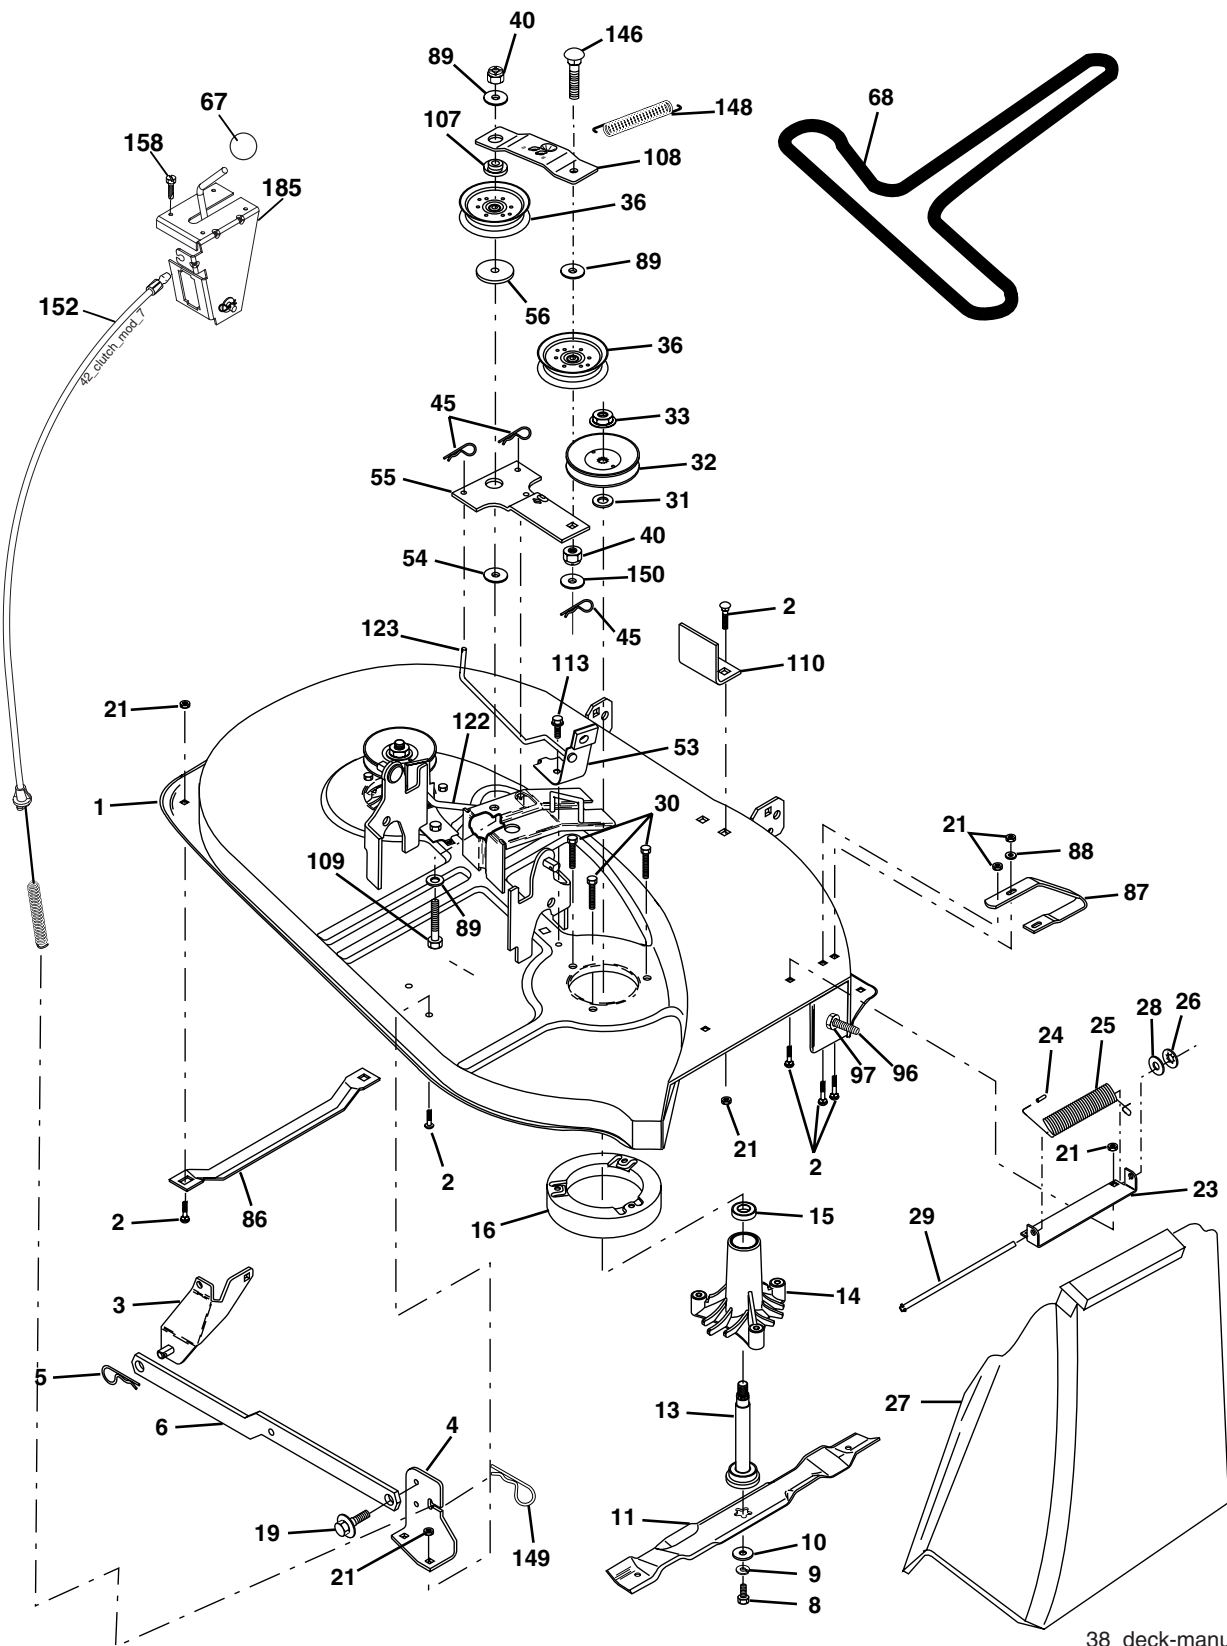

REPAIR PARTS

TRACTOR -- MODEL NUMBER SO15538LT (96012002100)

MOWER DECK

38_deck-manual_2

REPAIR PARTS

TRACTOR - - MODEL NUMBER SO15538LT (96012002100)

MOWER DECK

KEY NO.	PART NO.	DESCRIPTION	KEY NO.	PART NO.	DESCRIPTION
1	170280	Mower Housing Assembly	54	178515	Washer, Hardened
2	72140506	Bolt Carriage 5/16-18 x 3/4	55	133840	Idler Arm Assembly
3	138017	Bracket Asm Fr. Sway Bar	56	165723	Spacer, Retainer
4	169970	Bracket Deck Sway Bar 38"/42"	67	106932X	Knob
5	4939M	Retainer Spring	68	144200	V-Belt, 42" Mower
6	178024	Bar Sway Deck	86	7631J	Runner, LH
8	850857	Bolt 3/8-24 x 1.25 Gr. 8	87	128772	Runner, RH
9	10030600	Washer, Lock 3/8	88	19111216	Washer 11/32 x 3/4 x 16 Ga.
10	140296	Washer, Hardened	89	19131311	Washer 13/32 x 13/16 x 11 Ga.
11	138497	Blade Mower	96	74930620	Bolt 3/8-16 x 1-1/4 Mulcher
13	137645	Shaft Assembly, Mandrel, Vented (Includes Key Number 6)	97	73930600	Nut Centerlock 3/8-16 unc
14	128774	Housing, Mandrel, Vented	107	133502	Spacer Retainer
15	110485X	Bearing, Ball, Mandrel	108	133503	Stiffener, Idler Arm
16	174493	Stripper, Vented Mower Deck	109	74760640	Bolt, Hex Hd 3/8-16 x 2-1/2
19	132827	Bolt, Shoulder	110	142587	Upstop Deck Front 38"
21	73680500	Nut	113	17060512	Screw 5/16-1/ x 3/4
23	137607	Bracket, Mower Deflector	122	131289	Rod, Brake LH
24	105304X	Cap, Sleeve	123	169971	Rod, Brake RH
25	123713X	Spring, Torsion, Deflector	146	165891	Bolt Carriage Idler
26	110452X	Nut, Push	148	169022	Spring Return Idler
27	106736X428	Shield, Deflector	149	165898	Retainer Spring Yellow
28	19111016	Washer 11/32 x 5/8 x 16 Ga.	150	19091210	Washer 9/32 x 3/4 x 10 Ga.
29	106735X	Rod, Hinge	152	172758	Clutch Cable 38"/46"
30	173984	Screw Thdrol.	158	17720408	Screw Hex Thd Cut 1/4-20 x 1/2
31	187690	Washer, Spacer	185	188234	Head Asm Cable Clutch
32	153532	Pulley, Mandrel	--	130794	Mandrel Assembly (Includes Housing, Shaft and Shaft Hardware Only - Pulley Not Included)
33	178342	Nut, Toplock	--	170317	Replacement Mower, Complete
36	131494	Pulley, Idler, Flat			
40	73680600	Nut, Crownlock 3/8-16 unc			
45	4497H	Retainer			
53	130840	Brake Assembly			

NOTE: All component dimensions given in U.S. inches
1 inch = 25.4 mm