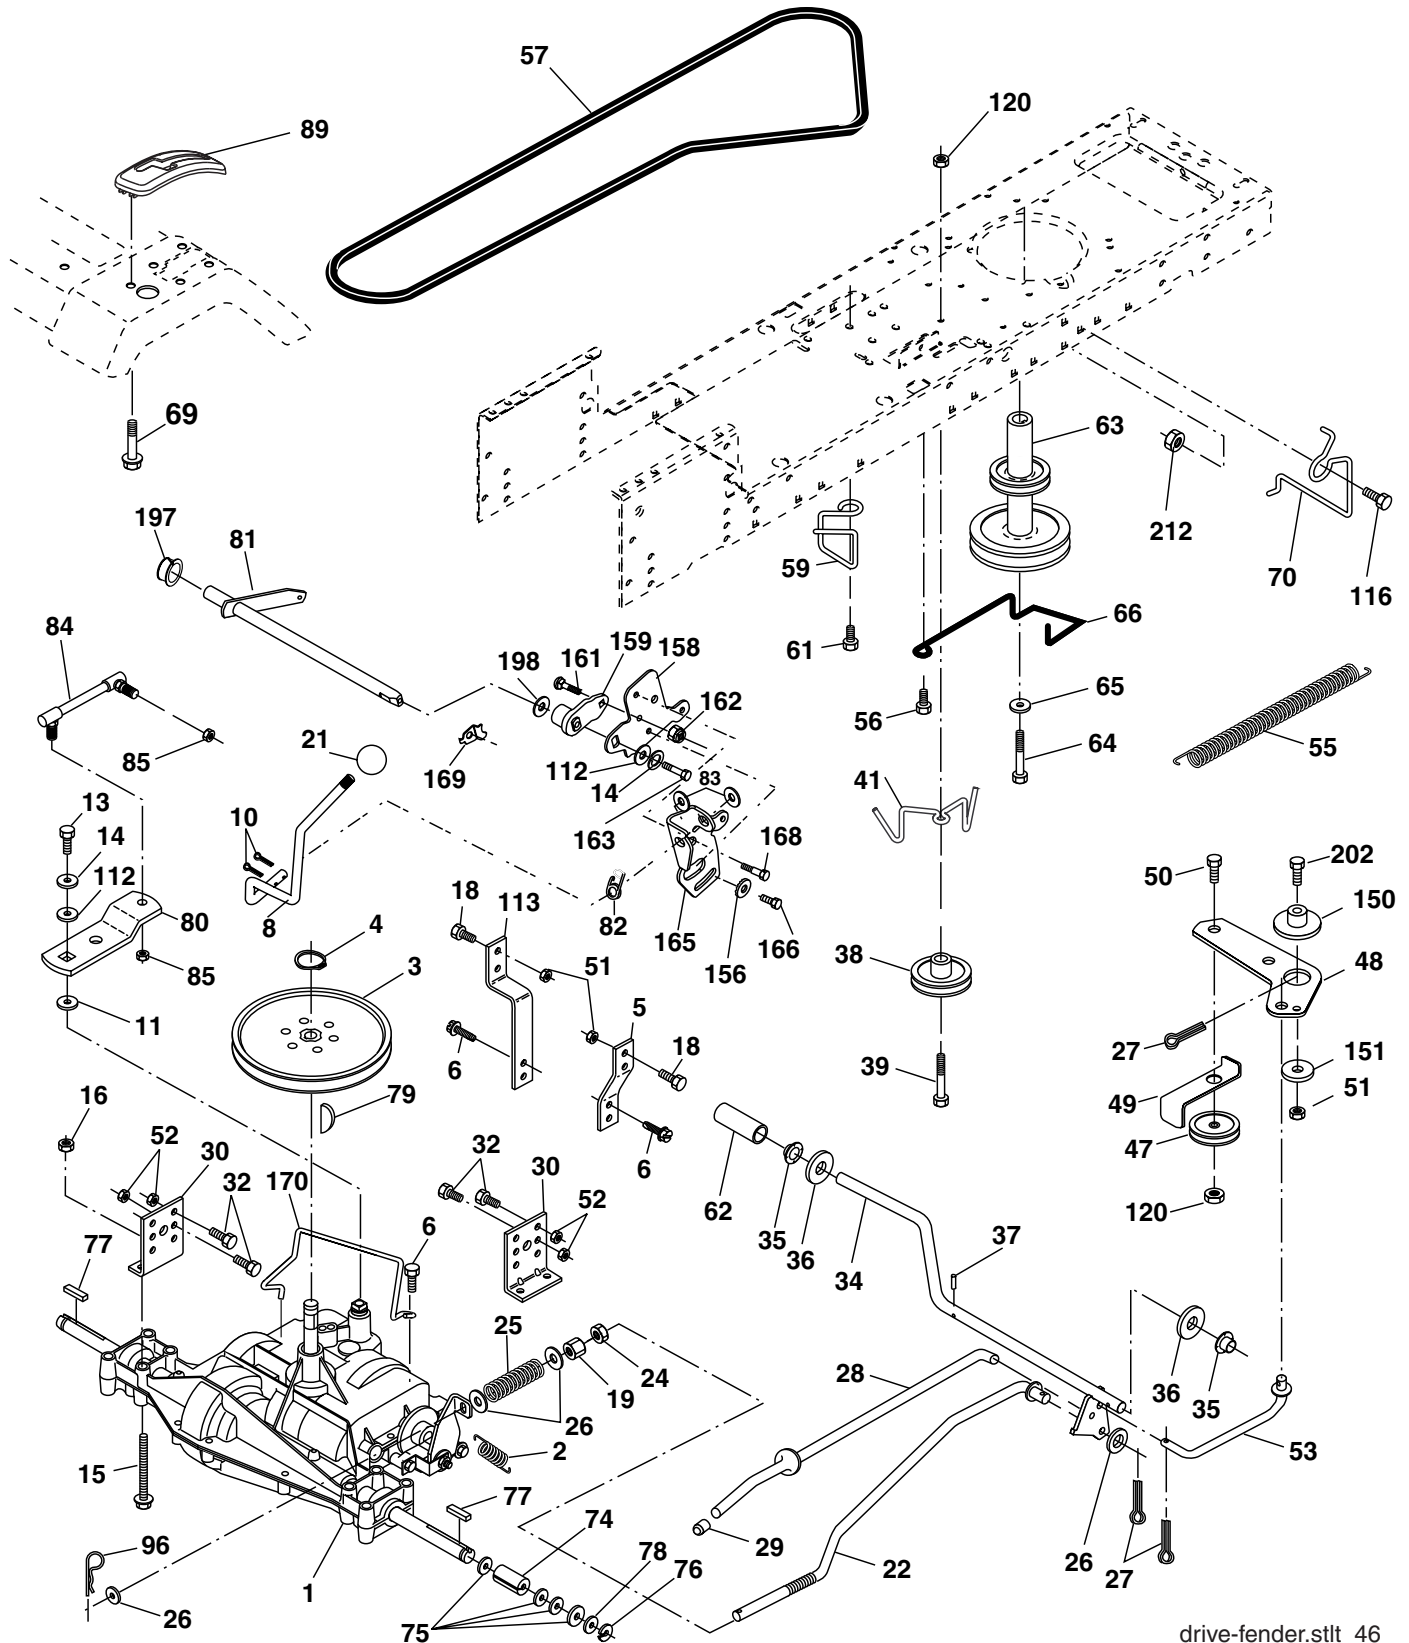

NOTE: All component dimensions given in U. S. inches 1 inch = 25.4 mm.

REPAIR PARTS

TRACTOR - - MODEL NUMBER SO15538LT (96012002100)

CHASSIS

KEY NO.	PART NO.	DESCRIPTION
1	174619	Chassis
2	176554	Drawbar, Stretch
5	155272	Bumper, Hood/Dash
9	193510X010	Dash
10	72140608	Bolt, Carriage 3/8-16 x 1
11	174996	Panel Dash LH
13	172105X010	Panel Silscr Dash RH
17	187559X505	Hood
18	184921	Bumper Hood
24	74780616	Bolt Fin Hex 3/8-16 unc x 1 Gr. 5
25	19131312	Washer 13/32 x 13/16 x 12 Ga.
26	73800600	Nut Lock Hex w/Ins 3/8-16 unc
28	187598	Grille/Lens Asm (Include Key nos. 29 and 212)
29	187567X599	Lens Grille Basic Bar
30	192526X505	Fender
31	136619	Bracket Fender Repl 109873X
33	179716X505	Footrest Pnt LH
34	179717X505	Footrest Pnt RH
35	72110606	Bolt Rdhd Sht Sqnk 3/8-16 x 3/4
37	17490508	Screw Thdrol 5/16-18 x 1/2 TYT
38	175710	Bracket Asm. Pivot Mower
39	187568	Bracket Pivot
64	154798	Dash Lower
142	175702	Plate Reinforcement
145	156524	Rod Pivot Chassis/Hood
205	17490608	Screw Thdrol 3/8-16 x 1/2
206	170165	Bolt Shoulder 5/16-18
207	17670508	Screw Thdrol 5/16-18 x 1/2
208	17670608	Screw Thdrol 3/8-16 x 1/2
209	17000612	Screw Hex Wsh Thdrol 3/8-16
212	187569	Insert Lens Reflect
278	191611	Screw 10 x 3/4 Single Lead-Hex
--	5479J	Plug Button Blk 359 Dia Choke
--	187801	Plug Dome Plastic

NOTE: All component dimensions given in U.S. inches
1 inch = 25.4 mm.

REPAIR PARTS

TRACTOR - - MODEL NUMBER SO15538LT (96012002100)

DRIVE

drive-fender.stlt_46

REPAIR PARTS

TRACTOR - - MODEL NUMBER SO15538LT (96012002100)

NOTE: All component dimensions given in U.S. inches
1 inch = 25.4 mm

REPAIR PARTS

TRACTOR - - MODEL NUMBER SO15538LT (96012002100)

STEERING

steering_pl.ft_58

REPAIR PARTS

TRACTOR - - MODEL NUMBER SO15538LT (96012002100)