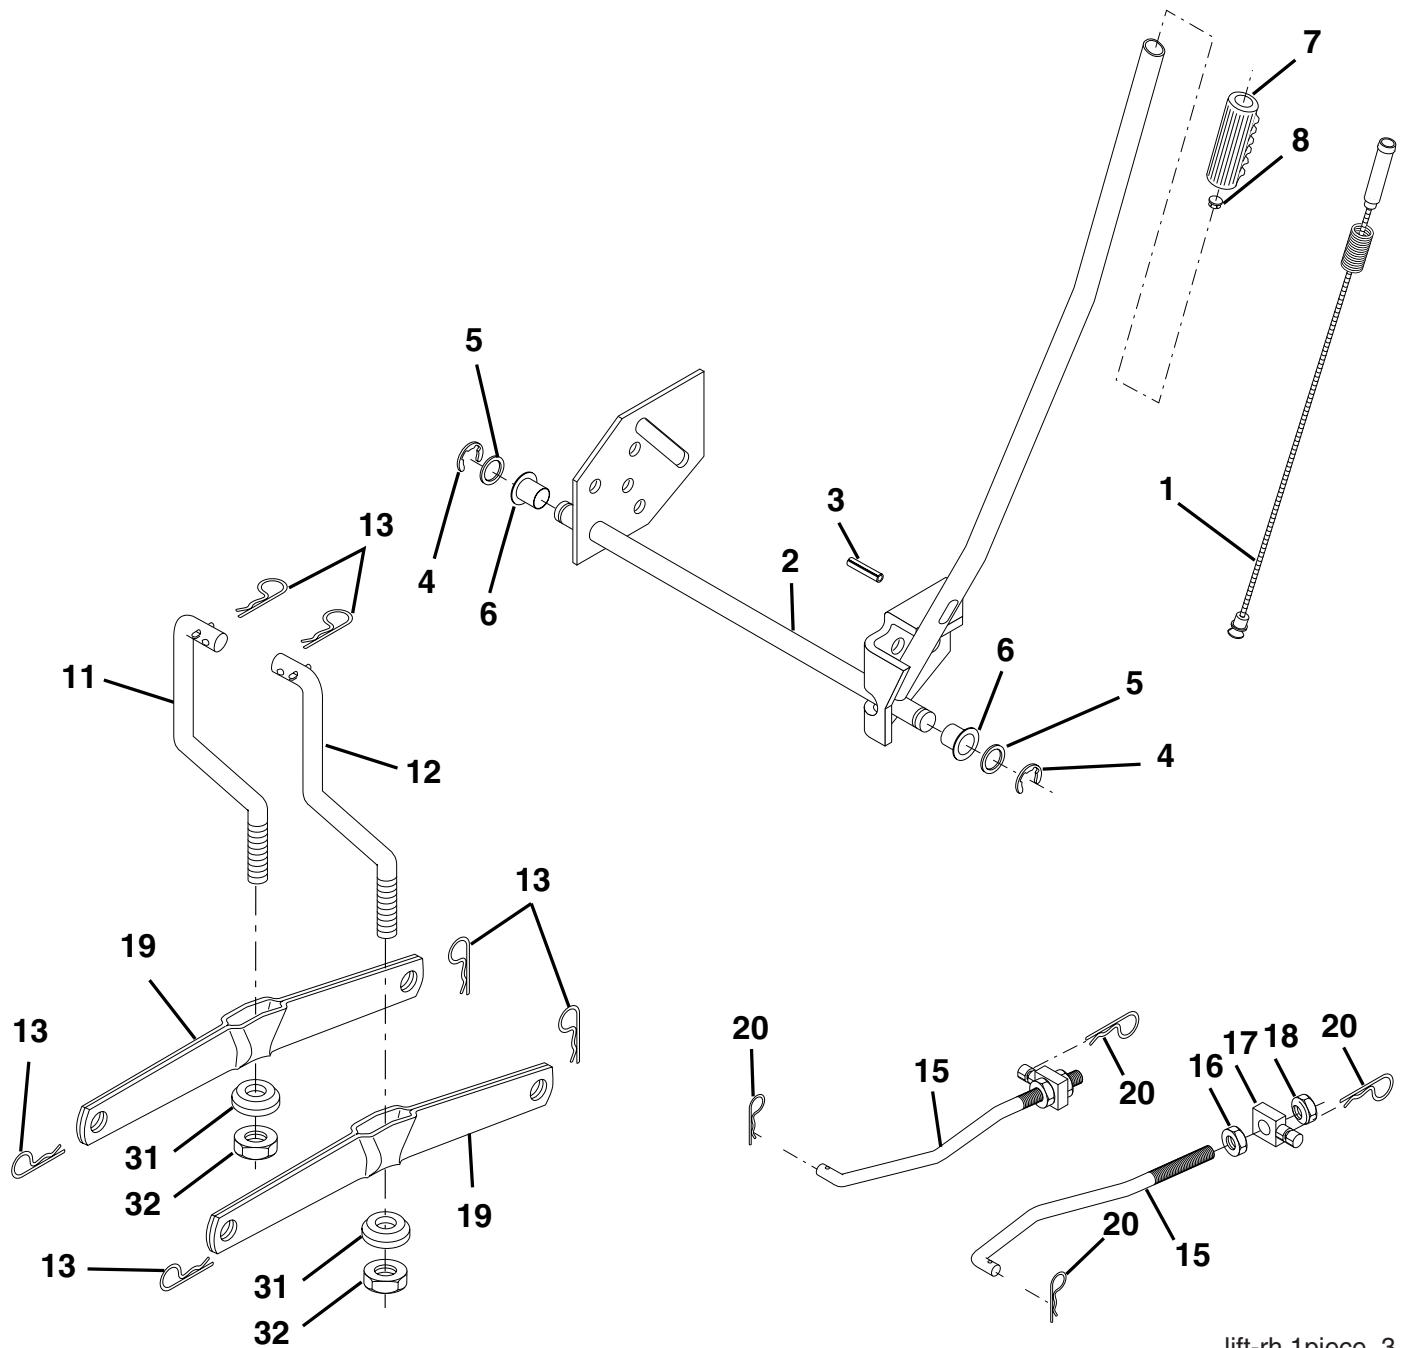

NOTE: All component dimensions given in U.S. inches
1 inch = 25.4 mm

REPAIR PARTS

TRACTOR - - MODEL NUMBER SO15538LT (96012002100)

MOWER LIFT

lift-rh.1piece_3

KEY NO.	PART NO.	DESCRIPTION
1	159460	Wire Asm Inner/Sprg w/plunger
2	159471	Shaft Asm Lift RH
3	105767X	Pin Groove 1 500 Zinc
4	12000002	E Ring #5133-62
5	19211621	Washer 21/32 x 1 x 21 Ga.
6	120183X	Bearing Nylon Blk 629 Id
7	109413X	Grip Handle Bicycle Matte Blk
8	124526X	Button Plunger Black
11	139865	Link Lift LH Fixed Length
12	139866	Link Lift RH Fixed Length
13	4939M	Retainer Spring