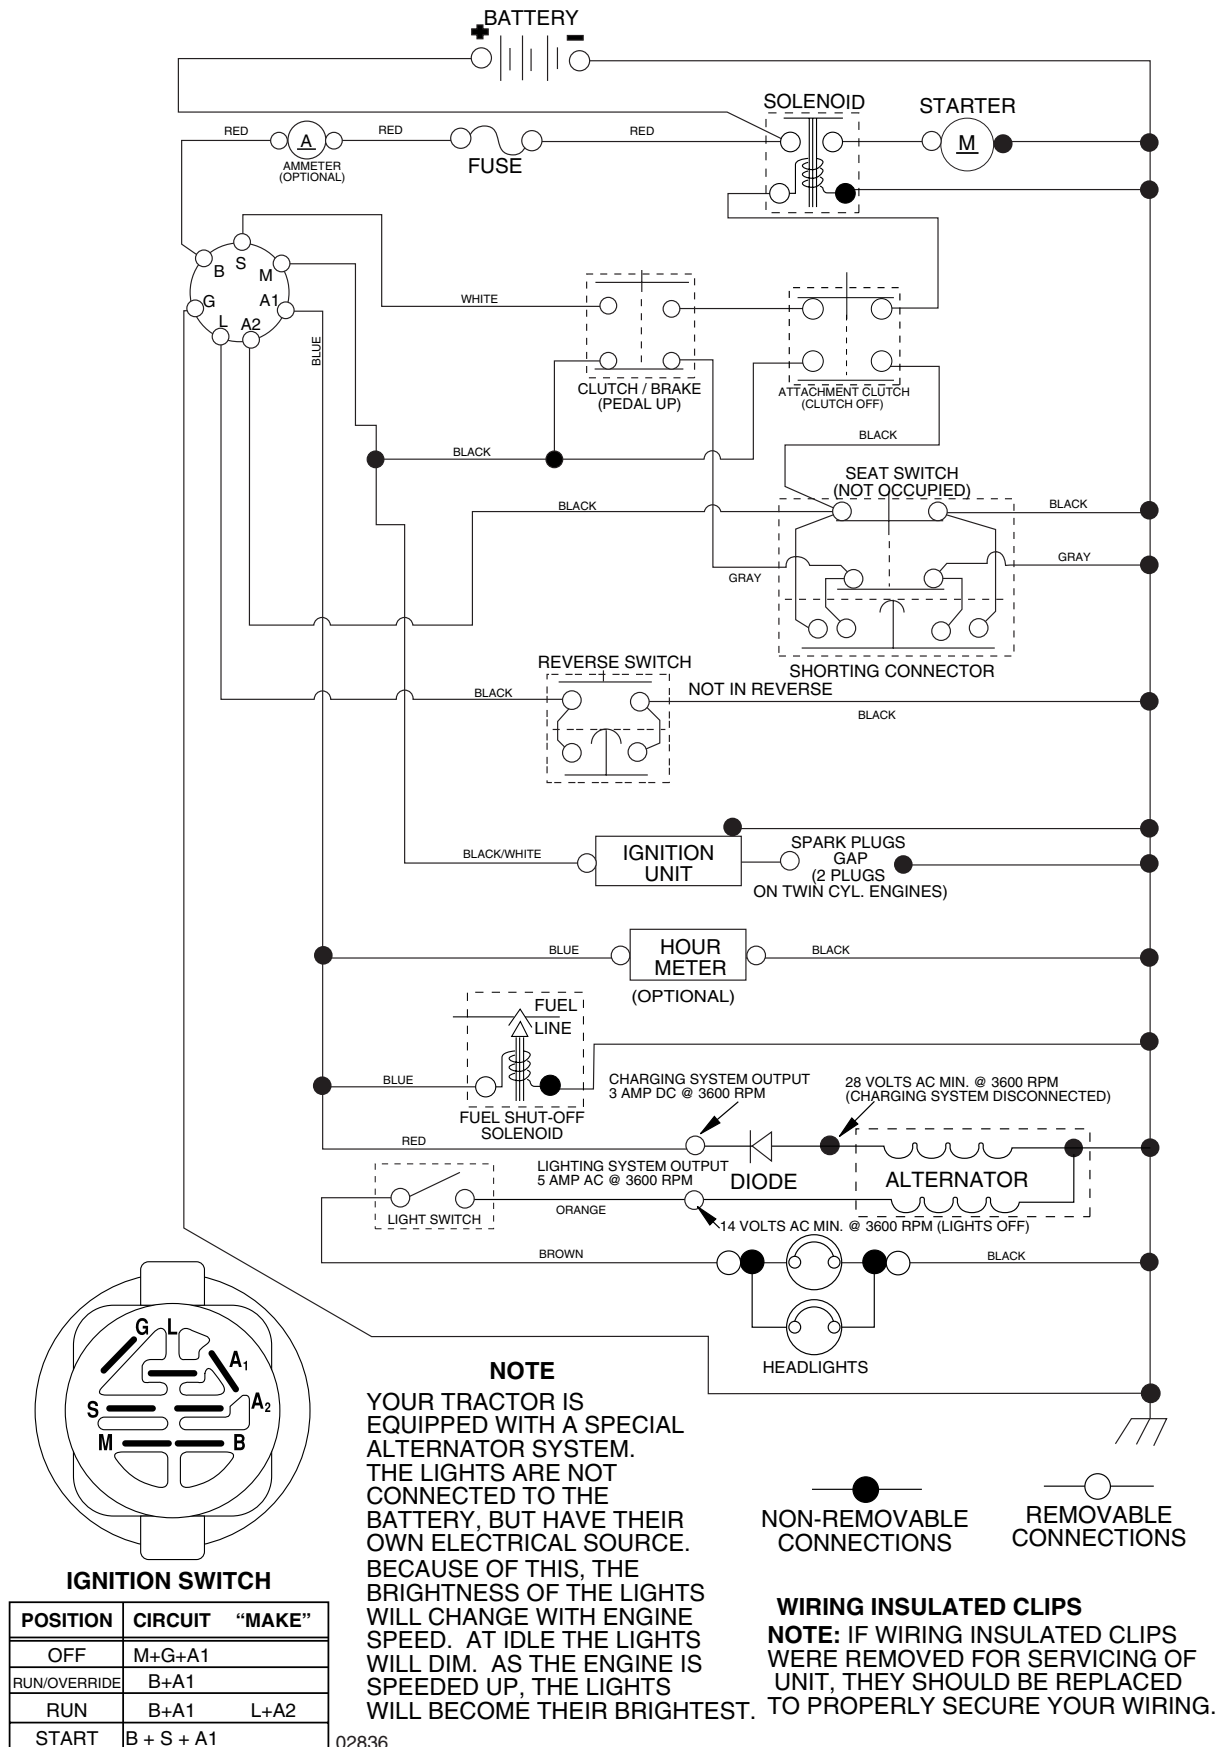

TRACTOR - - MODEL NUMBER SO15538LT (96012002100)

SCHEMATIC