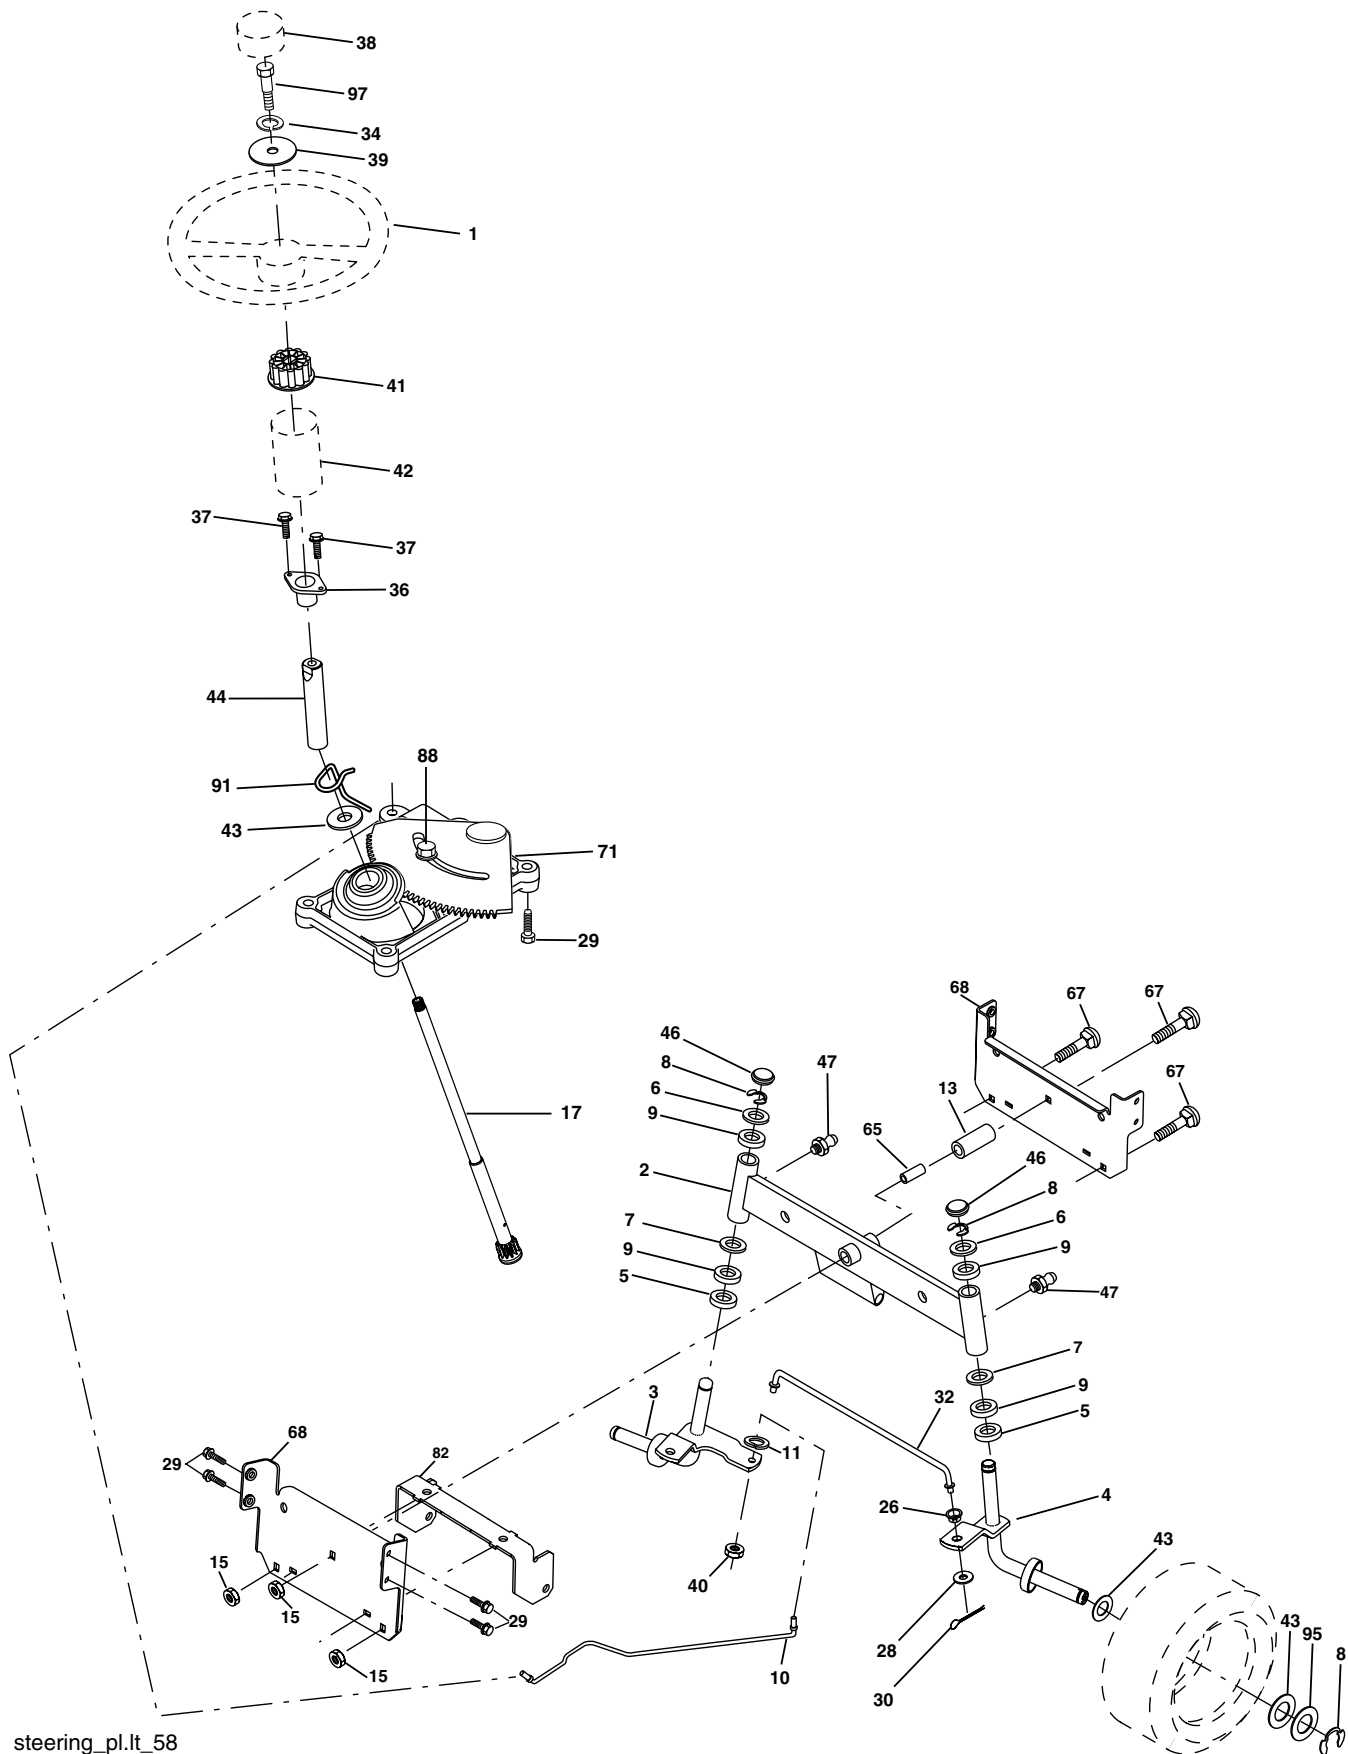

WHEELS & TIRES

KEY NO.	PART NO.	DESCRIPTION
1	59192	Cap, Tire valve
2	65139	Stem, Valve
3	124157X	Tire, Front
4	59904	Tube, Front (Service item only)
5	106732X624	Rim assembly, 6"front
6	278H	Fitting, Grease (Front wheel only)
7	9040H	Bearing, Flange (Front wheel only)
8	106108X624	Rim assembly, 8" rear
9	123969X	Tire, Rear
10	7152J	Tube, Rear (Service item only)
11	104757X428	Cap, Hub Axle
--	144334	Sealant, Tire (10 oz. Tube)

NOTE: All component dimensions given in U.S. inches
1 inch = 25.4 mm

REPAIR PARTS

TRACTOR - - MODEL NUMBER SO15538LT (96012002100)

STEERING

steering_pl.ft_58

REPAIR PARTS

TRACTOR - - MODEL NUMBER SO15538LT (96012002100)