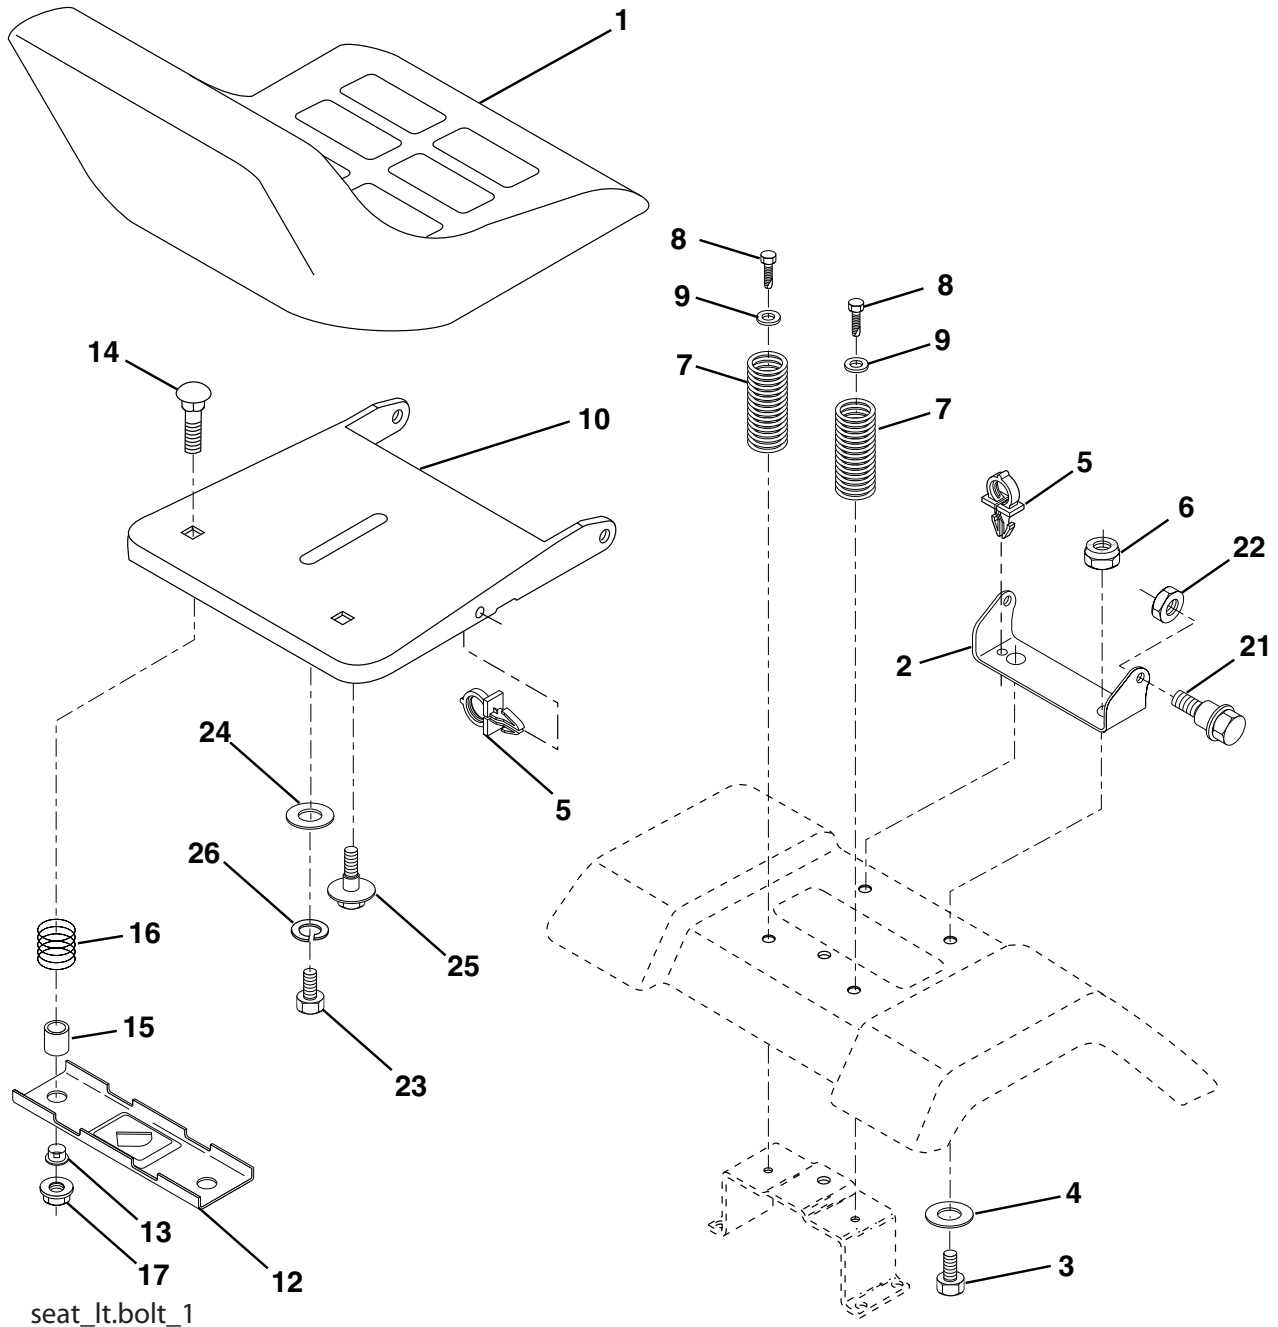

REPAIR PARTS

TRACTOR - - MODEL NUMBER SO15538LT (96012002100)

SEAT

seat_lt.bolt_1

KEY NO.	PART NO.	DESCRIPTION
1	175389	Seat
2	140551	Bracket Seat Pivot
3	71110616	Bolt Hex 3/8 - 16 x 1
4	19131610	Washer 13/32 x 1 x 10 Ga.
5	145006	Clip Push-In Hinged
6	73800600	Nut Lock Hex w/Ins 3/8 - 16
7	124181X	Spring Seat Cprsn 2 250 Blk Zi
8	17000616	Screw 3/8-16 x 1.5
9	19131614	Washer 3/8 x 1 x 14 Ga.
10	182493	Pan Pnt Seat (Blk)
12	174648	Bracket Pnt Mounting Switch
13	121248X	Bushing Snap Blk Nyl