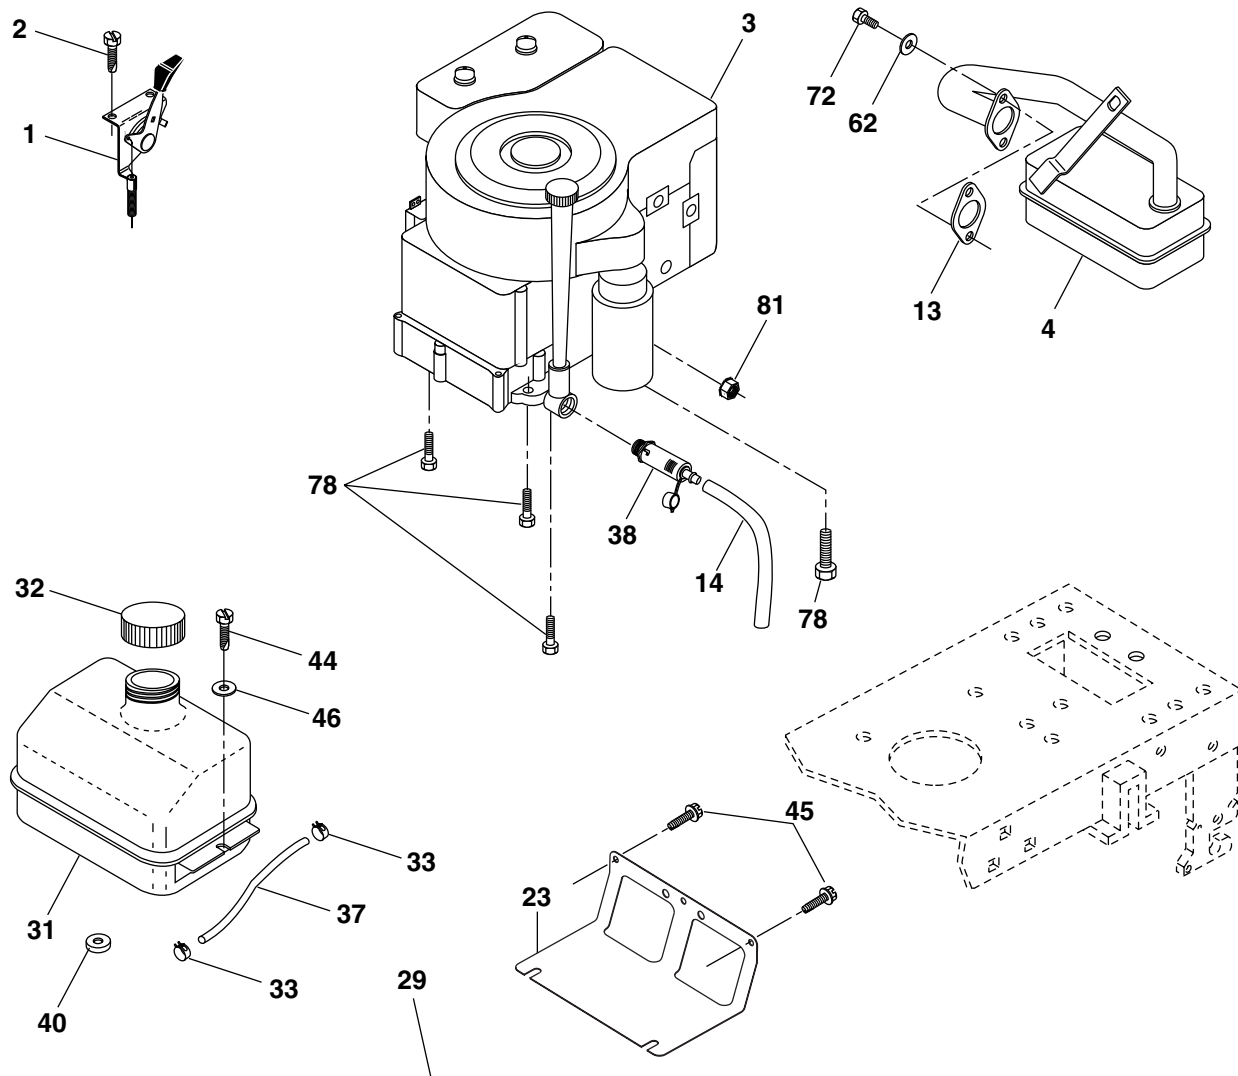

NOTE: All component dimensions given in U.S. inches
1 inch = 25.4 mm

REPAIR PARTS

TRACTOR - - MODEL NUMBER SO15538LT (96012002100)

STEERING

steering_pl.ft_58

REPAIR PARTS

TRACTOR - - MODEL NUMBER SO15538LT (96012002100)

NOTE: All component dimensions given in U.S. inches
1 inch = 25.4 mm.

REPAIR PARTS

TRACTOR - - MODEL NUMBER SO15538LT (96012002100)

ENGINE

OPTIONAL EQUIPMENT
Spark Arrester

engine-bs.1cyl_49

KEY NO.	PART NO.	DESCRIPTION
1	170551	Control Th/ch Flag
2	17720408	Screw Hex Thd Cut 1/4-20 x 1/2
3	-----	Engine, B&S 282H07 (Order parts from engine manufacturer)
4	137352	Muffler Exhaust B&S
13	165291	Gasket Eng 1 313 Id Tin Plated
14	148456	Tube Drain Oil Easy
23	169837	Shield BRN/DBR Guard
29	137180	Kit Spark Arrestor (Flat Scrn)
31	187750	Tank Fuel Front
32	140527	Cap Asm Fuel
33	123487X	Clamp Hose
37	137040	Line Fuel 20"
38	181654	Plug Drain Oil
40	124028X	Bushing Snap Nyl Blk Fuel Line
44	17670412	Screw Thdrol 1/4-20 x 3/4

NOTE: All component dimensions given in U.S. inches
1 inch = 25.4 mm

REPAIR PARTS

TRACTOR - - MODEL NUMBER SO15538LT (96012002100)

MOWER LIFT

lift-rh.1piece_3

KEY NO.	PART NO.	DESCRIPTION
1	159460	Wire Asm Inner/Sprg w/plunger
2	159471	Shaft Asm Lift RH
3	105767X	Pin Groove 1 500 Zinc
4	12000002	E Ring #5133-62
5	19211621	Washer 21/32 x 1 x 21 Ga.
6	120183X	Bearing Nylon Blk 629 Id
7	109413X	Grip Handle Bicycle Matte Blk
8	124526X	Button Plunger Black
11	139865	Link Lift LH Fixed Length
12	139866	Link Lift RH Fixed Length
13	4939M	Retainer Spring