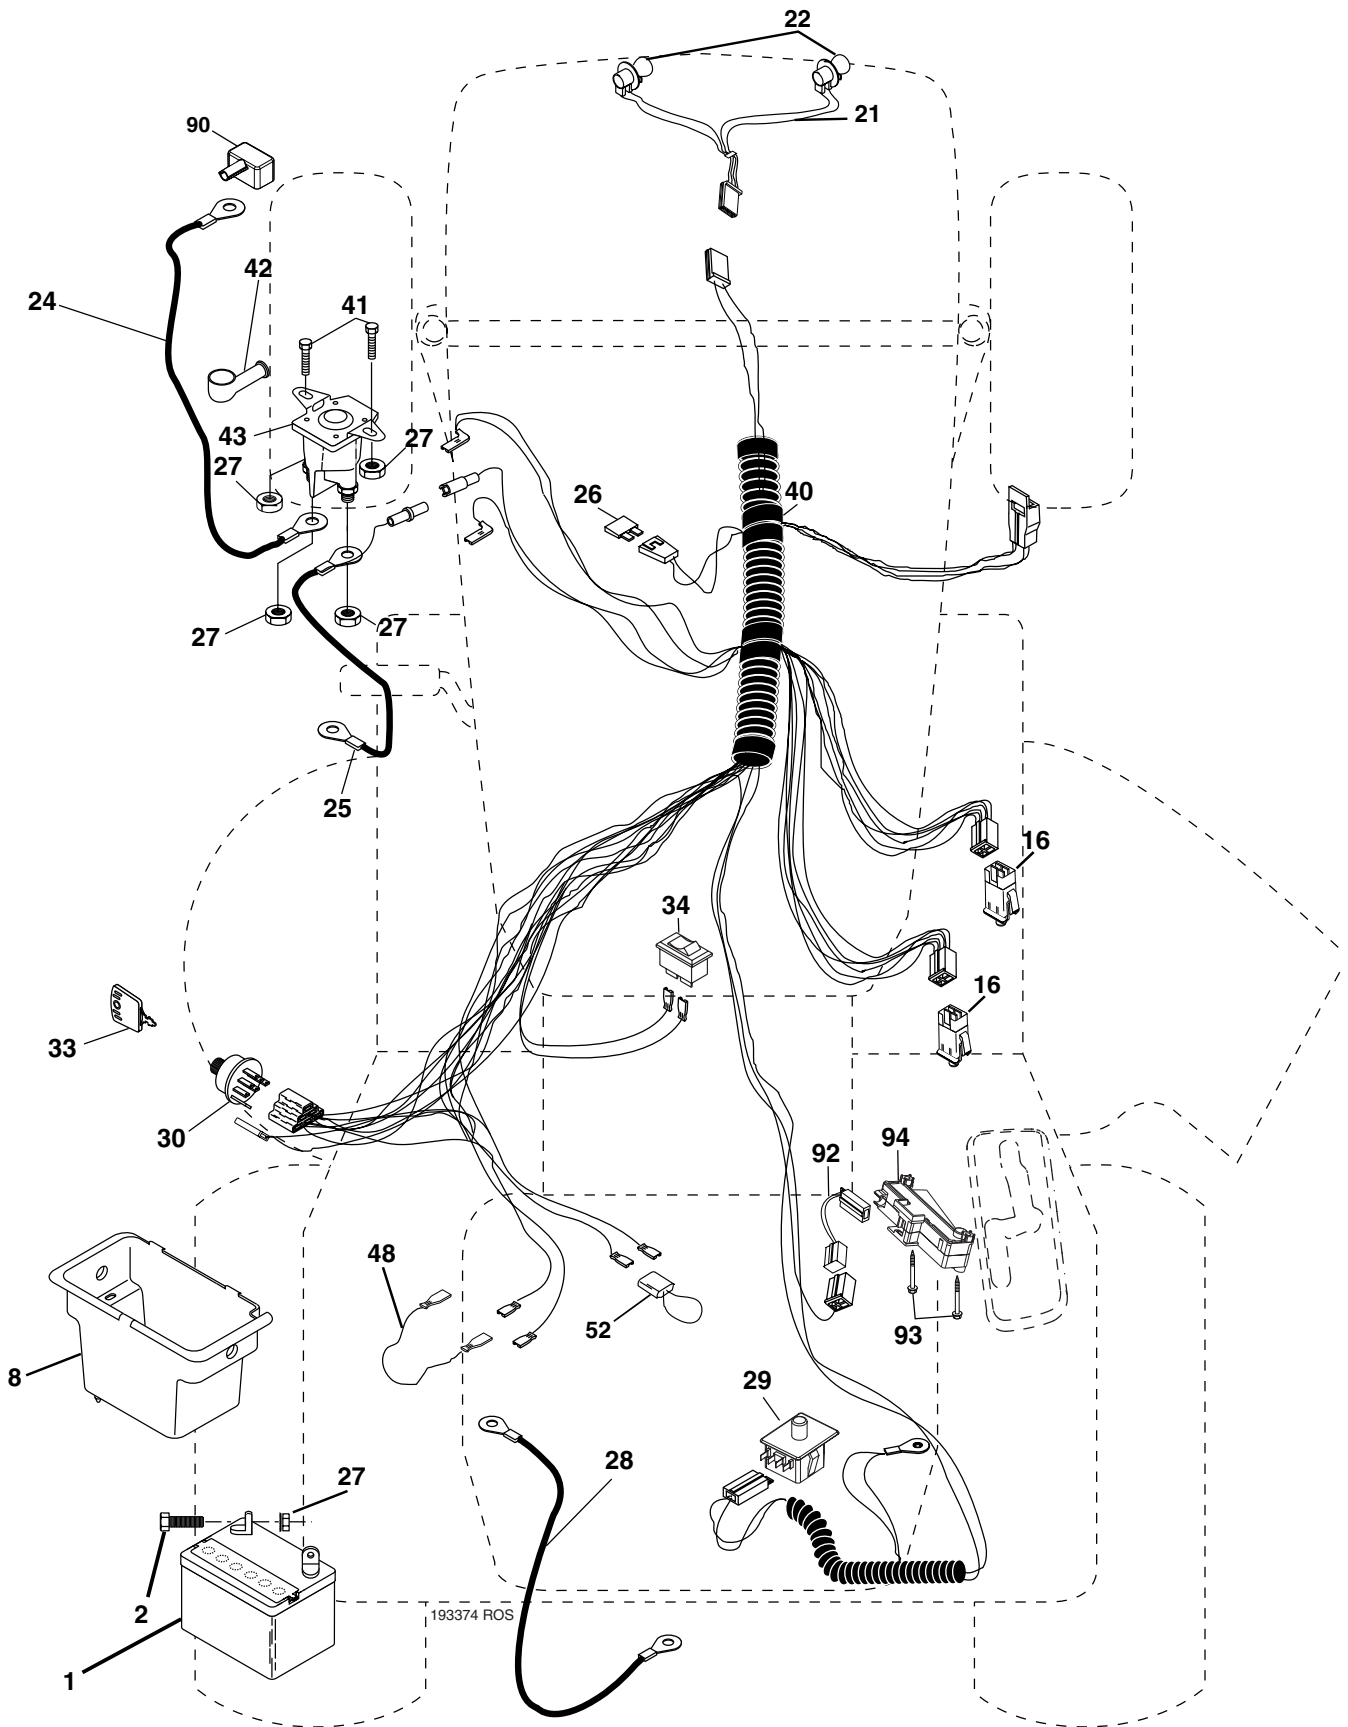

REPAIR PARTS

TRACTOR -- MODEL NUMBER SO15538LT (96012002100)

DECALS

KEY NO.	PART NO.	DESCRIPTION
1	181251	Decal, Clutch/Brake Eng/Fr
2	194986	Decal, Replacement
3	184769	Decal, Engine HP
4	170563	Decal Warning
6	157141	Decal, Fender Danger English
7	195410	Decal Ins Str Wh
8	195411	Decal Chassis
9	190429	Decal Fender

WHEELS & TIRES

KEY NO.	PART NO.	DESCRIPTION
1	59192	Cap, Tire valve
2	65139	Stem, Valve
3	124157X	Tire, Front
4	59904	Tube, Front (Service item only)
5	106732X624	Rim assembly, 6"front
6	278H	Fitting, Grease (Front wheel only)
7	9040H	Bearing, Flange (Front wheel only)
8	106108X624	Rim assembly, 8" rear
9	123969X	Tire, Rear
10	7152J	Tube, Rear (Service item only)
11	104757X428	Cap, Hub Axle
--	144334	Sealant, Tire (10 oz. Tube)

NOTE: All component dimensions given in U.S. inches
1 inch = 25.4 mm

TRACTOR - - MODEL NUMBER SO15538LT (96012002100)

SCHEMATIC

REPAIR PARTS

TRACTOR -- MODEL NUMBER SO15538LT (96012002100)

ELECTRICAL

REPAIR PARTS

TRACTOR - - MODEL NUMBER SO15538LT (96012002100)

ELECTRICAL

KEY NO.	PART NO.	DESCRIPTION
1	163465	Battery
2	74760412	Bolt Hex Hd 1/4-20 unc x 3/4
8	176689	Box Battery
16	176138	Switch Interlock
21	175688	Harness Asm Light W/4152j
22	4152J	Bulb Light #1156
24	4799J	Cable Battery 6 Ga. 11"red
25	146147	Cable Battery
26	175158	Fuse 20 AMP
27	73510400	Nut Keps Hex 1/4-20 unc
28	4207J	Cable Ground 6 Ga. 12"black
29	192749	Switch
30	193350	Switch Ign
33	140401	Key Ign
34	110712X	Switch Light/Reset
40	193374	Harness Ign
41	71110408	Bolt Blk Fin Hex 1/4-20
42	131563	Cover Terminal Red
43	178861	Solenoid
48	140844	Adapter Ammeter
52	141940	Protection Wire Loop
90	180449	Cover Terminal Battery
92	193465	Harness Pigtail Reverse Switch
93	192540	Screw Plastite 10-14 x 2.0
94	191834	Module Reverse