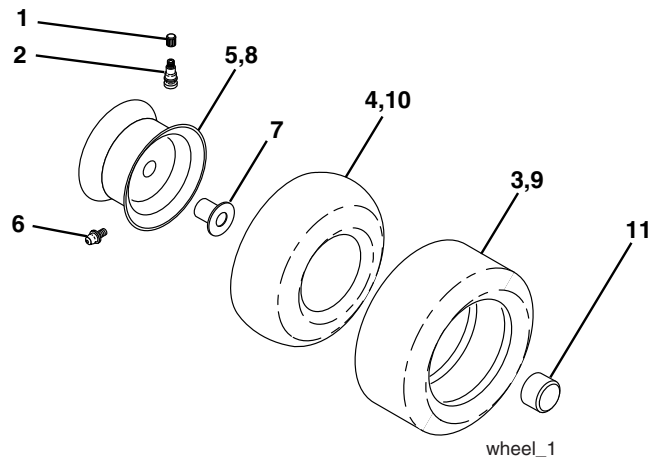

WHEELS & TIRES

KEY NO.	PART NO.	DESCRIPTION
1	59192	Cap, Tire valve
2	65139	Stem, Valve
3	124157X	Tire, Front
4	59904	Tube, Front (Service item only)
5	106732X624	Rim assembly, 6"front
6	278H	Fitting, Grease (Front wheel only)
7	9040H	Bearing, Flange (Front wheel only)
8	106108X624	Rim assembly, 8" rear
9	123969X	Tire, Rear
10	7152J	Tube, Rear (Service item only)
11	104757X428	Cap, Hub Axle
--	144334	Sealant, Tire (10 oz. Tube)

NOTE: All component dimensions given in U.S. inches
1 inch = 25.4 mm

TRACTOR - - MODEL NUMBER SO15538LT (96012002100)

SCHEMATIC

REPAIR PARTS

TRACTOR -- MODEL NUMBER SO15538LT (96012002100)

ELECTRICAL

REPAIR PARTS

NOTE: All component dimensions given in U.S. inches
1 inch = 25.4 mm.

REPAIR PARTS

TRACTOR -- MODEL NUMBER SO15538LT (96012002100)

MOWER DECK

38_deck-manual_2

REPAIR PARTS

TRACTOR - - MODEL NUMBER SO15538LT (96012002100)

NOTE: All component dimensions given in U.S. inches
1 inch = 25.4 mm

REPAIR PARTS

TRACTOR - - MODEL NUMBER SO15538LT (96012002100)

MOWER LIFT

lift-rh.1piece_3

KEY NO.	PART NO.	DESCRIPTION
1	159460	Wire Asm Inner/Sprg w/plunger
2	159471	Shaft Asm Lift RH
3	105767X	Pin Groove 1 500 Zinc
4	12000002	E Ring #5133-62
5	19211621	Washer 21/32 x 1 x 21 Ga.
6	120183X	Bearing Nylon Blk 629 Id
7	109413X	Grip Handle Bicycle Matte Blk
8	124526X	Button Plunger Black
11	139865	Link Lift LH Fixed Length
12	139866	Link Lift RH Fixed Length
13	4939M	Retainer Spring