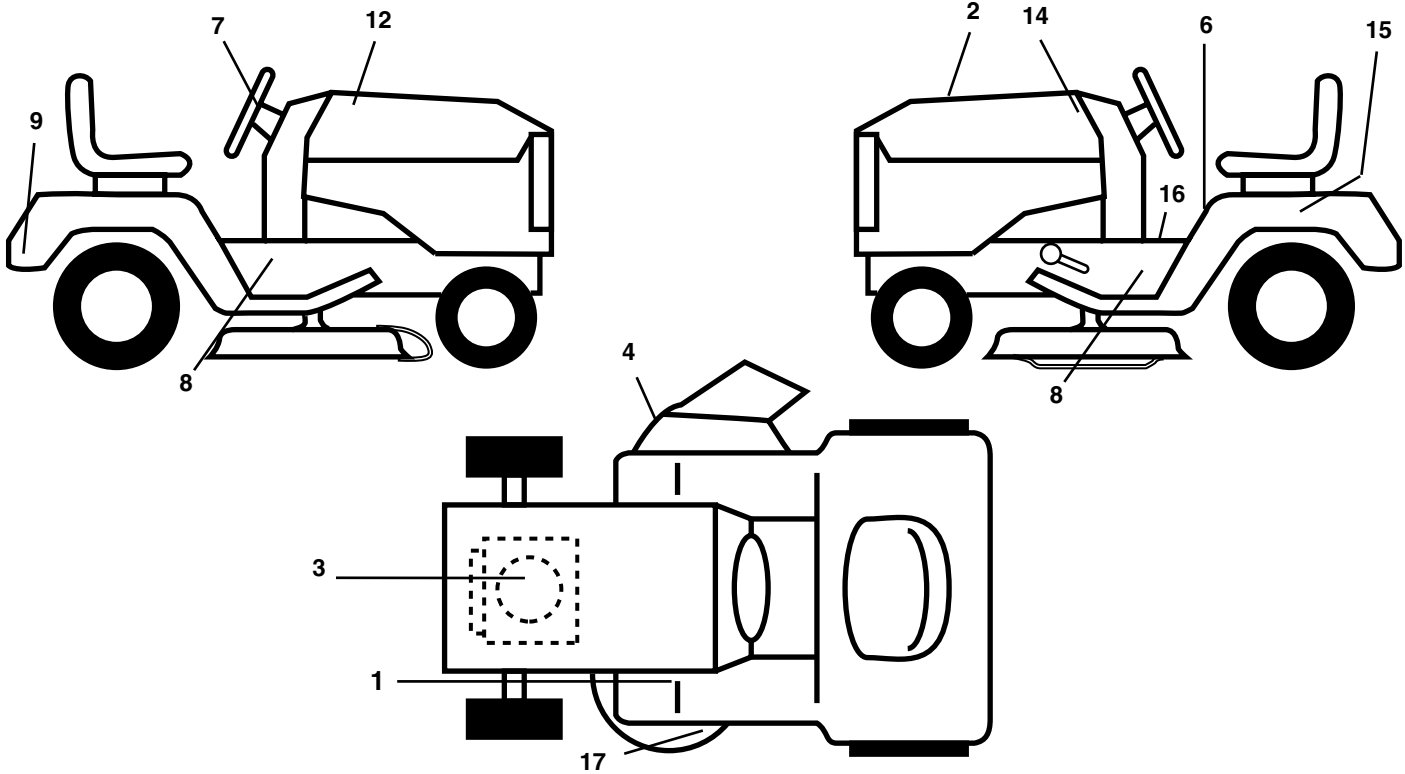

REPAIR PARTS

TRACTOR -- MODEL NUMBER SO15538LT (96012002100)

DECALS

KEY NO.	PART NO.	DESCRIPTION
1	181251	Decal, Clutch/Brake Eng/Fr
2	194986	Decal, Replacement
3	184769	Decal, Engine HP
4	170563	Decal Warning
6	157141	Decal, Fender Danger English
7	195410	Decal Ins Str Wh
8	195411	Decal Chassis
9	190429	Decal Fender

WHEELS & TIRES

KEY NO.	PART NO.	DESCRIPTION
1	59192	Cap, Tire valve
2	65139	Stem, Valve
3	124157X	Tire, Front
4	59904	Tube, Front (Service item only)
5	106732X624	Rim assembly, 6"front
6	278H	Fitting, Grease (Front wheel only)
7	9040H	Bearing, Flange (Front wheel only)
8	106108X624	Rim assembly, 8" rear
9	123969X	Tire, Rear
10	7152J	Tube, Rear (Service item only)
11	104757X428	Cap, Hub Axle
--	144334	Sealant, Tire (10 oz. Tube)

NOTE: All component dimensions given in U.S. inches
1 inch = 25.4 mm.

REPAIR PARTS

TRACTOR -- MODEL NUMBER SO15538LT (96012002100)

MOWER DECK

38_deck-manual_2

REPAIR PARTS

TRACTOR - - MODEL NUMBER SO15538LT (96012002100)

NOTE: All component dimensions given in U.S. inches
1 inch = 25.4 mm

REPAIR PARTS

TRACTOR - - MODEL NUMBER SO15538LT (96012002100)

MOWER LIFT

lift-rh.1piece_3

KEY NO.	PART NO.	DESCRIPTION
1	159460	Wire Asm Inner/Sprg w/plunger
2	159471	Shaft Asm Lift RH
3	105767X	Pin Groove 1 500 Zinc
4	12000002	E Ring #5133-62
5	19211621	Washer 21/32 x 1 x 21 Ga.
6	120183X	Bearing Nylon Blk 629 Id
7	109413X	Grip Handle Bicycle Matte Blk
8	124526X	Button Plunger Black
11	139865	Link Lift LH Fixed Length
12	139866	Link Lift RH Fixed Length
13	4939M	Retainer Spring