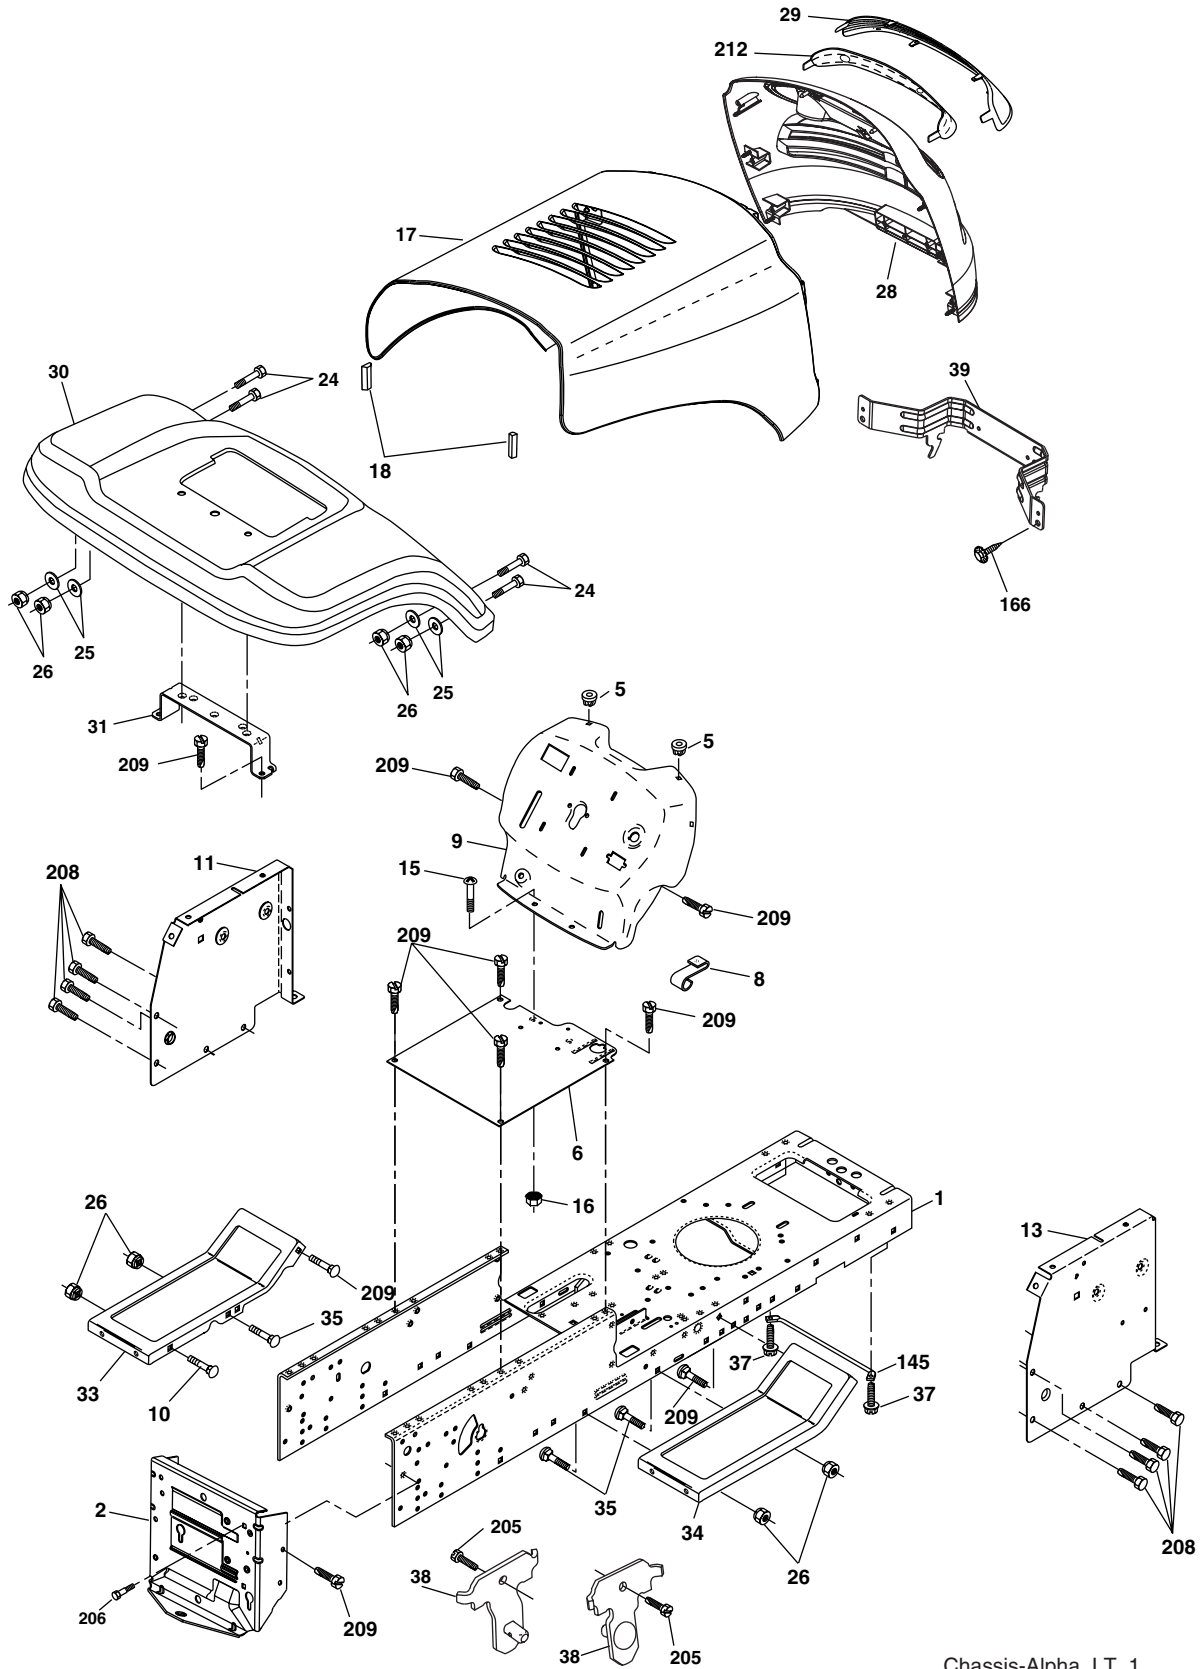

REPAIR PARTS

TRACTOR -- MODEL NUMBER WE13538LT (96012002601)

ELECTRICAL

193374 ROS

REPAIR PARTS

TRACTOR - - MODEL NUMBER WE13538LT (96012002601)

ELECTRICAL

KEY NO.	PART NO.	DESCRIPTION
1	163465	Battery
2	74760412	Bolt Hex Hd 1/4-20 unc x 3/4
8	176689	Box Battery
16	176138	Switch Interlock
21	175688	Harness Asm Light W/4152j
22	4152J	Bulb Light #1156
24	4799J	Cable Battery 6 Ga. 11"red
25	146147	Cable Battery
26	175158	Fuse 20 AMP
27	73510400	Nut Keps Hex 1/4-20 unc
28	4207J	Cable Ground 6 Ga. 12" Black
29	192749	Switch Seat
30	193350	Switch Ign
33	140401	Key Ign
34	110712X	Switch Light/Reset
40	193374	Harness Ign
41	71110408	Bolt Blk Fin Hex 1/4-20
42	131563	Cover Terminal Red
43	178861	Solenoid
48	140844	Adapter Ammeter
52	141940	Protection Wire Loop
90	180449	Cover Terminal Battery
92	193465	Harness Pigtail Reverse Switch
93	192540	Screw Plastite 10-14 x 2.0
94	191834	Module Reverse ROS

NOTE: All component dimensions given in U. S. inches 1 inch = 25.4 mm.

REPAIR PARTS

TRACTOR - - MODEL NUMBER WE13538LT (96012002601)

CHASSIS

Chassis-Alpha_LT_1

REPAIR PARTS

TRACTOR - - MODEL NUMBER WE13538LT (96012002601)