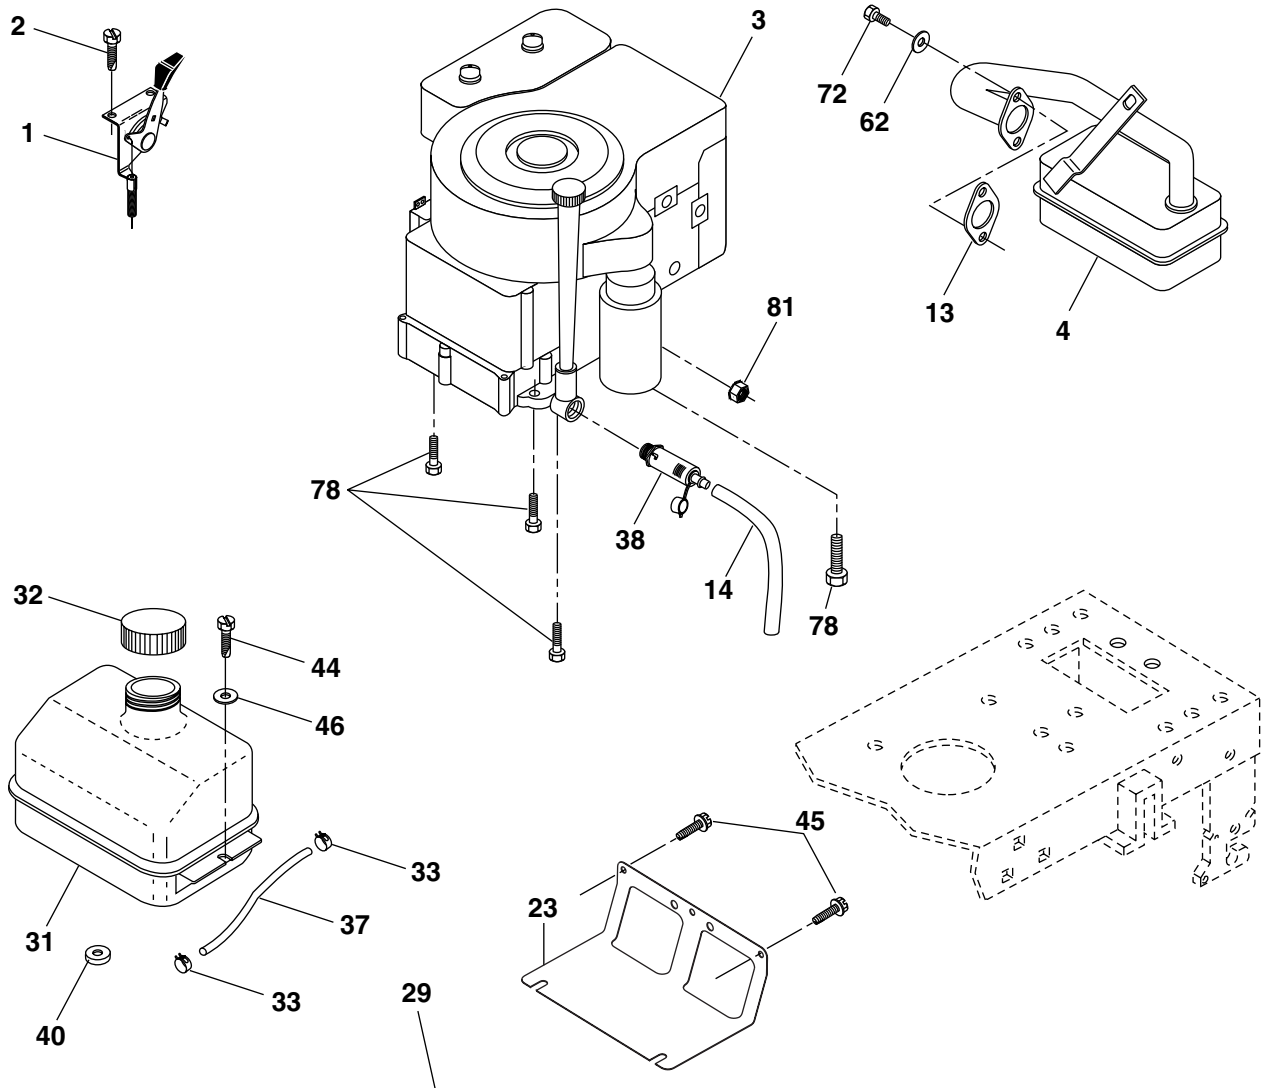

NOTE: All component dimensions given in U.S. inches
1 inch = 25.4 mm

REPAIR PARTS

TRACTOR -- MODEL NUMBER WE13538LT (96012002601)

STEERING

steering_pl.lt_55

REPAIR PARTS

TRACTOR - - MODEL NUMBER WE13538LT (96012002601)

NOTE: All component dimensions given in U.S. inches
1 inch = 25.4 mm.

REPAIR PARTS

TRACTOR -- MODEL NUMBER WE13538LT (96012002601)

ENGINE

OPTIONAL EQUIPMENT
Spark Arrester

engine-bs.1cyl_49

KEY NO.	PART NO.	DESCRIPTION
1	170551	Control Th/ch Flag
2	17720408	Screw Hex Thd Cut 1/4-20 x 1/2
3	-----	Engine, B&S 21B807 (Order parts from engine manufacturer)
4	179758	Muffler Exhaust B&S
13	165291	Gasket Eng 1 313 Id Tin Plated
14	148456	Tube Drain Oil Easy
23	169837	Shield BRN/DBR Guard
29	137180	Kit Spark Arrestor (Flat Scrn)
31	187750	Tank Fuel Front
32	140527	Cap Asm Fuel
33	123487X	Clamp Hose
37	137040	Line Fuel 20"
38	181654	Plug Drain Oil
40	124028X	Bushing Snap Nyl Blk Fuel Line

KEY NO.	PART NO.	DESCRIPTION
44	17670412	Screw Thdrol 1/4-20 x 3/4
45	17000612	Screw Hex Wsh Thdrol 3/8-16
46	19091416	Washer 9/32 x 7/8 x 16 Ga.
62	10040500	Washer Lock 5/16
72	71070512	Screw Hex Head Cap 5/16-18 x 3/4
78	17060620	Screw 3/8-16 x 1-1/4
81	73510400	Nut Keps Hex 1/4-20 unc

NOTE: All component dimensions given in U.S. inches
1 inch = 25.4 mm

REPAIR PARTS

TRACTOR - - MODEL NUMBER WE13538LT (96012002601)

MOWER LIFT

lift-rh.1piece_3

KEY NO.	PART NO.	DESCRIPTION
1	159460	Wire Asm Inner/Sprng w/plunger
2	159471	Shaft Asm Lift RH
3	105767X	Pin Groove 1 500 Zinc
4	12000002	E Ring #5133-62
5	19211621	Washer 21/32 x 1 x 21 Ga.
6	120183X	Bearing Nylon Blk 629 Id
7	109413X	Grip Handle Bicycle Matte Blk
8	124526X	Button Plunger Black
11	139865	Link Lift LH Fixed Length
12	139866	Link Lift RH Fixed Length
13	4939M	Retainer Spring