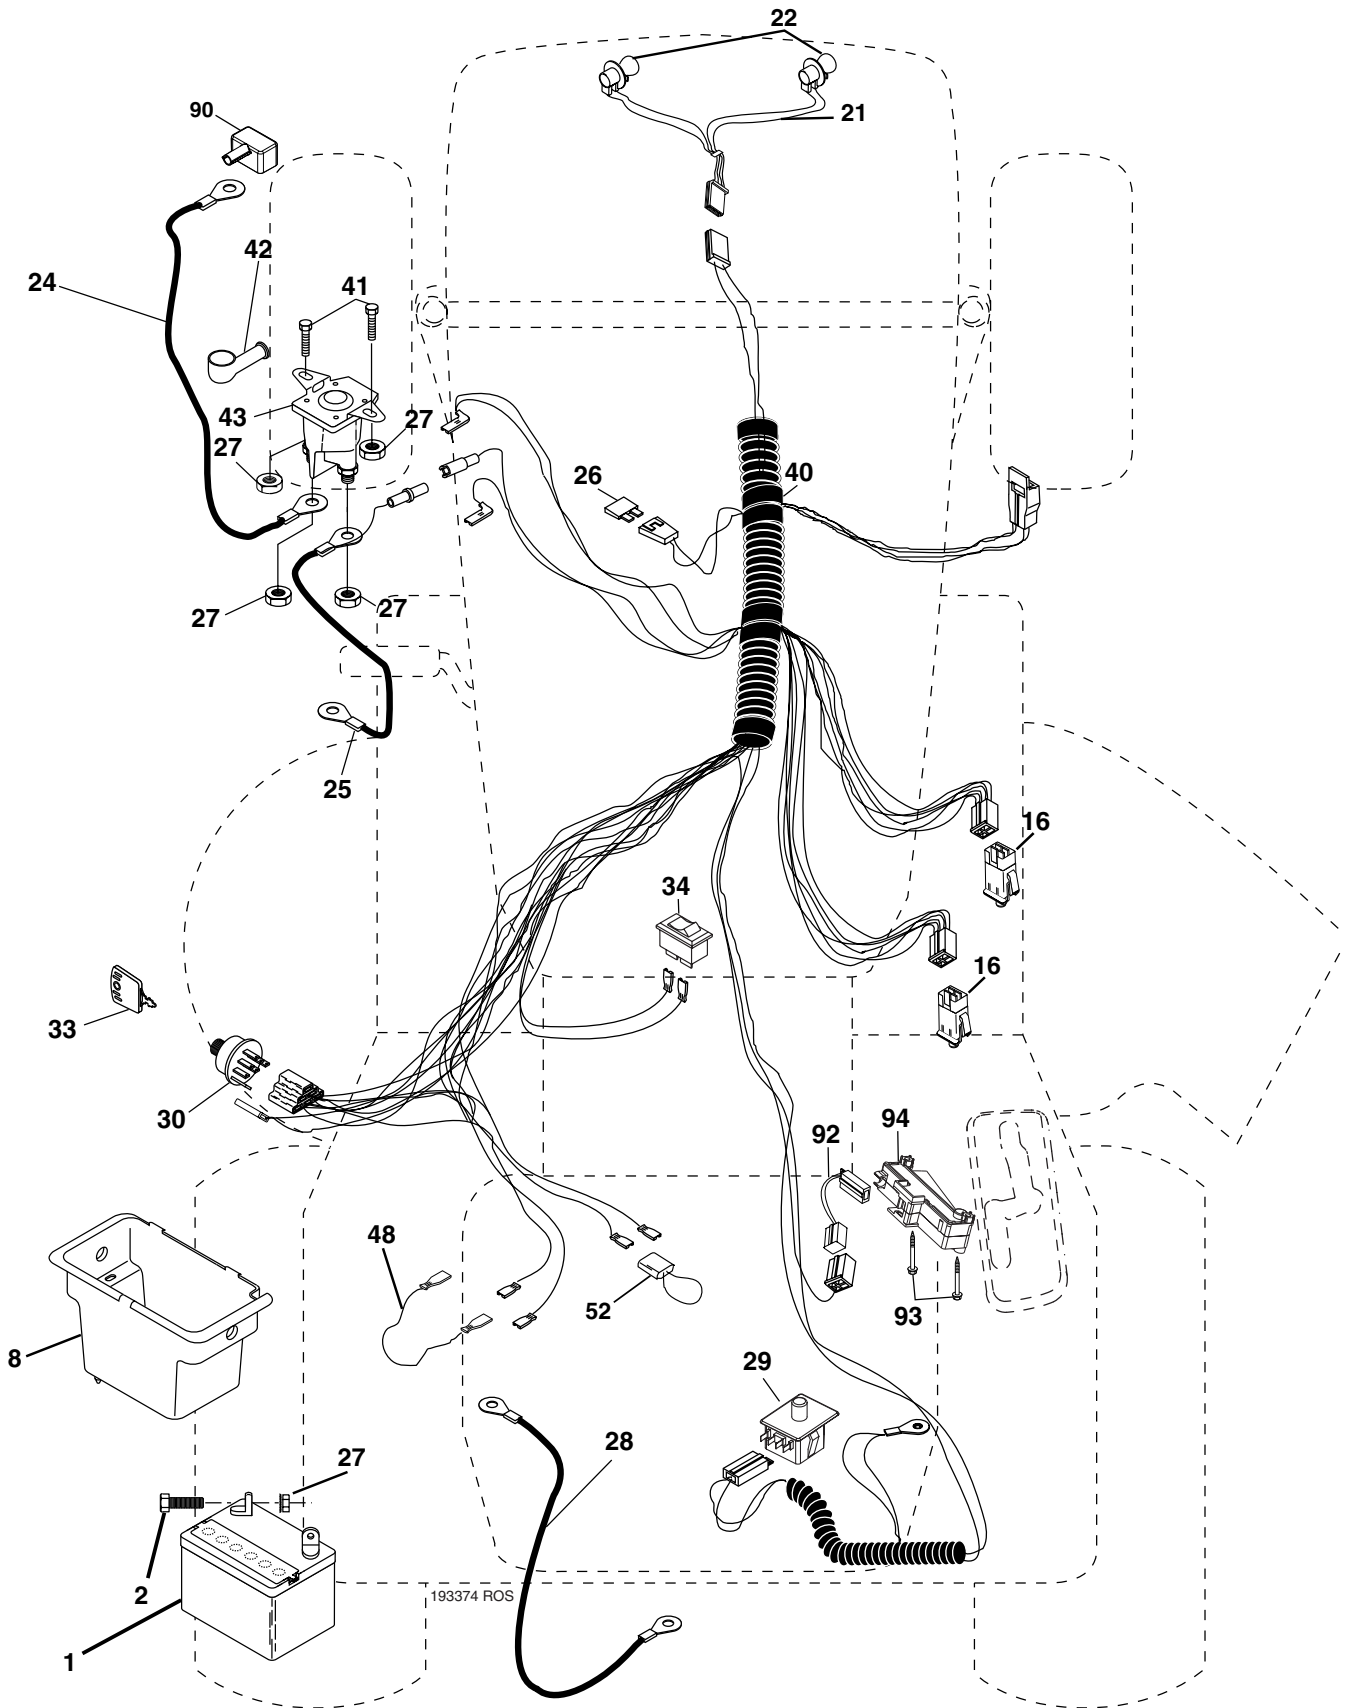

ILLUSTRATED PARTS LIST

MFG ID NO. 96012002601

CUSTOMER CATALOG NO. WE13538LT

REPAIR PARTS

TRACTOR -- MODEL NUMBER WE13538LT (96012002601)

DECALS

KEY NO.	PART NO.	DESCRIPTION
1	181251	Decal, Clutch/Brake Eng/Fr
2	196317	Decal, Replacement
3	189455	Decal, Engine HP
4	170563	Decal Warning
5	195979	Decal SDFNDR 5SP
6	157140	Decal, Fender Danger English
7	195382	Decal Ins Str Wh
12	195380	Decal, Hood RH

WHEELS & TIRES

KEY NO.	PART NO.	DESCRIPTION
1	59192	Cap, Tire valve
2	65139	Stem, Valve
3	124157X	Tire, Front
4	59904	Tube, Front (Service item only)
5	106732X624	Rim assembly, 6" front
6	278H	Fitting, Grease (Front wheel only)
7	9040H	Bearing, Flange (Front wheel only)
8	106108X624	Rim assembly, 8" rear
9	123969X	Tire, Rear
10	7152J	Tube, Rear (Service item only)
11	104757X428	Cap, Hub Axle
--	144334	Sealant, Tire (10 oz. Tube)

NOTE: All component dimensions given in U.S. inches
1 inch = 25.4 mm

TRACTOR - - MODEL NUMBER WE13538LT (96012002601)

SCHEMATIC

IGNITION SWITCH

POSITION	CIRCUIT	"MAKE"
OFF	M+G+A1	
RUN/OVERRIDE	B+A1	
RUN	B+A1	L+A2
START	B + S + A1	

REPAIR PARTS

TRACTOR -- MODEL NUMBER WE13538LT (96012002601)

ELECTRICAL

193374 ROS

REPAIR PARTS

TRACTOR - - MODEL NUMBER WE13538LT (96012002601)

ELECTRICAL

KEY NO.	PART NO.	DESCRIPTION
1	163465	Battery
2	74760412	Bolt Hex Hd 1/4-20 unc x 3/4
8	176689	Box Battery
16	176138	Switch Interlock
21	175688	Harness Asm Light W/4152j
22	4152J	Bulb Light #1156
24	4799J	Cable Battery 6 Ga. 11"red
25	146147	Cable Battery
26	175158	Fuse 20 AMP
27	73510400	Nut Keps Hex 1/4-20 unc
28	4207J	Cable Ground 6 Ga. 12" Black
29	192749	Switch Seat
30	193350	Switch Ign
33	140401	Key Ign
34	110712X	Switch Light/Reset
40	193374	Harness Ign
41	71110408	Bolt Blk Fin Hex 1/4-20
42	131563	Cover Terminal Red
43	178861	Solenoid
48	140844	Adapter Ammeter
52	141940	Protection Wire Loop
90	180449	Cover Terminal Battery
92	193465	Harness Pigtail Reverse Switch
93	192540	Screw Plastite 10-14 x 2.0
94	191834	Module Reverse ROS