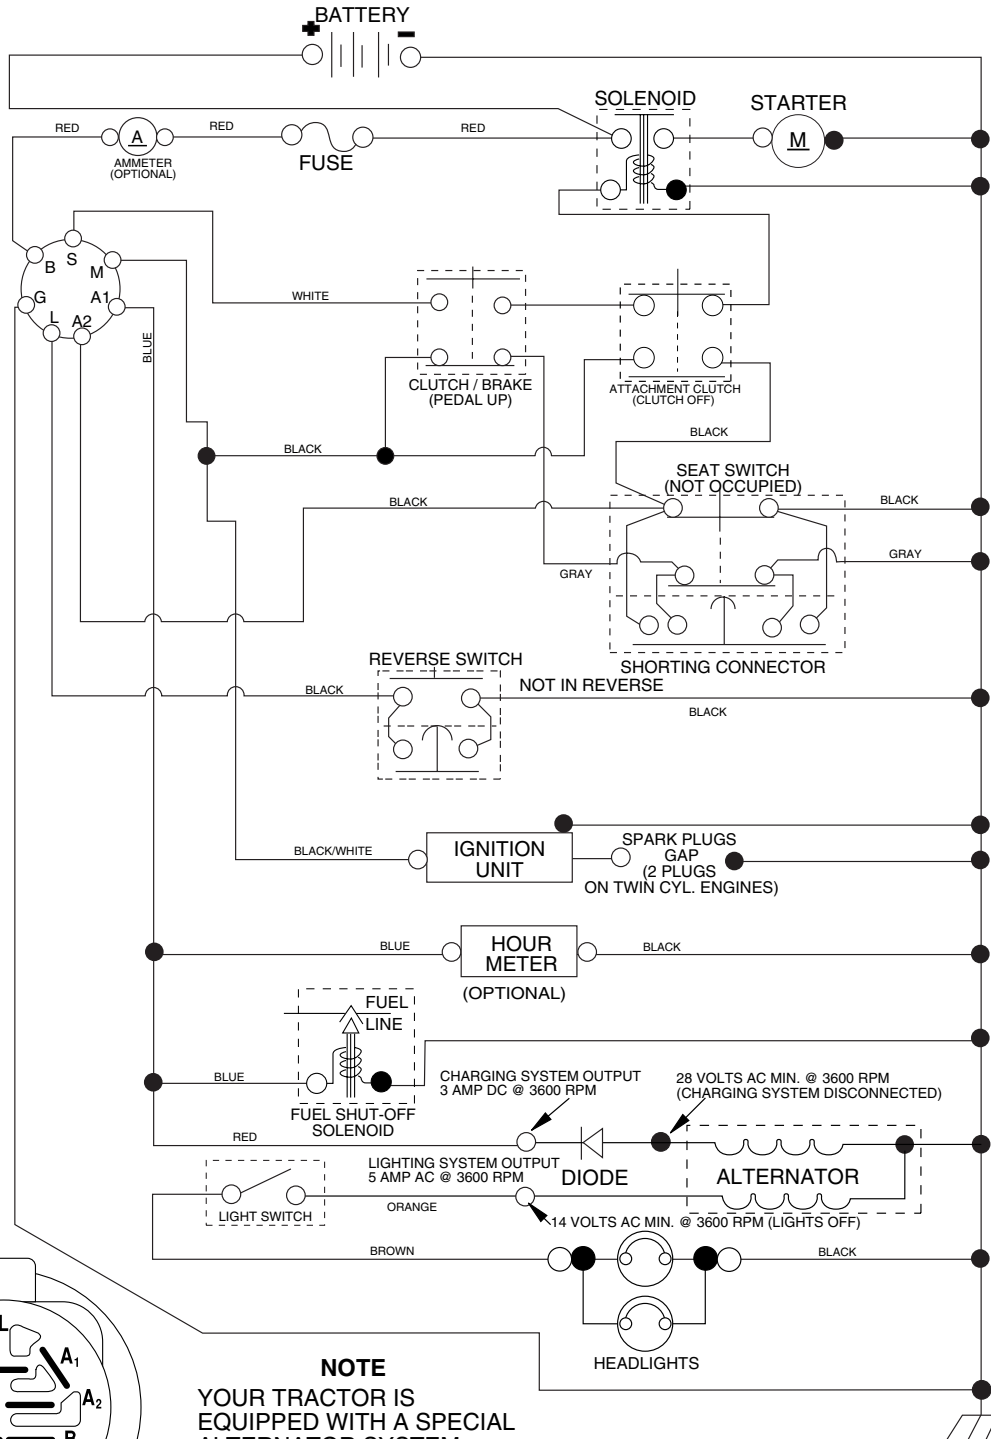

ILLUSTRATED PARTS LIST

MFG ID NO. 96012002601

CUSTOMER CATALOG NO. WE13538LT

REPAIR PARTS

TRACTOR -- MODEL NUMBER WE13538LT (96012002601)

DECALS

KEY NO.	PART NO.	DESCRIPTION
1	181251	Decal, Clutch/Brake Eng/Fr
2	196317	Decal, Replacement
3	189455	Decal, Engine HP
4	170563	Decal Warning
5	195979	Decal SDFNDR 5SP
6	157140	Decal, Fender Danger English
7	195382	Decal Ins Str Wh
12	195380	Decal, Hood RH

KEY NO.	PART NO.	DESCRIPTION
14	195381	Decal, Hood LH
15	145005	Decal, Caution, Battery
16	193864	Decal, Oper Sdl P/L Gear Dr Eng
17	136832	Decal, V-Belt Sch.
--	138311	Decal, Handle Lft Height Adj.
--	195013	Manual, Operator's (E&F)
--	196253	Manual, Parts (E&F)

WHEELS & TIRES

KEY NO.	PART NO.	DESCRIPTION
1	59192	Cap, Tire valve
2	65139	Stem, Valve
3	124157X	Tire, Front
4	59904	Tube, Front (Service item only)
5	106732X624	Rim assembly, 6" front
6	278H	Fitting, Grease (Front wheel only)
7	9040H	Bearing, Flange (Front wheel only)
8	106108X624	Rim assembly, 8" rear
9	123969X	Tire, Rear
10	7152J	Tube, Rear (Service item only)
11	104757X428	Cap, Hub Axle
--	144334	Sealant, Tire (10 oz. Tube)

NOTE: All component dimensions given in U.S. inches
1 inch = 25.4 mm

TRACTOR - - MODEL NUMBER WE13538LT (96012002601)

SCHEMATIC

IGNITION SWITCH

POSITION	CIRCUIT	"MAKE"
OFF	M+G+A1	
RUN/OVERRIDE	B+A1	
RUN	B+A1	L+A2
START	B + S + A1	