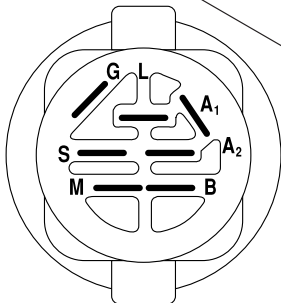

KEY NO.	PART NO.	DESCRIPTION
14	195381	Decal, Hood LH
15	145005	Decal, Caution, Battery
16	193864	Decal, Oper Sdl P/L Gear Dr Eng
17	136832	Decal, V-Belt Sch.
--	138311	Decal, Handle Lft Height Adj.
--	195013	Manual, Operator's (E&F)
--	196253	Manual, Parts (E&F)

WHEELS & TIRES

KEY NO.	PART NO.	DESCRIPTION
1	59192	Cap, Tire valve
2	65139	Stem, Valve
3	124157X	Tire, Front
4	59904	Tube, Front (Service item only)
5	106732X624	Rim assembly, 6" front
6	278H	Fitting, Grease (Front wheel only)
7	9040H	Bearing, Flange (Front wheel only)
8	106108X624	Rim assembly, 8" rear
9	123969X	Tire, Rear
10	7152J	Tube, Rear (Service item only)
11	104757X428	Cap, Hub Axle
--	144334	Sealant, Tire (10 oz. Tube)

NOTE: All component dimensions given in U.S. inches
1 inch = 25.4 mm

TRACTOR - - MODEL NUMBER WE13538LT (96012002601)

SCHEMATIC

IGNITION SWITCH

POSITION	CIRCUIT	"MAKE"
OFF	M+G+A1	
RUN/OVERRIDE	B+A1	
RUN	B+A1	L+A2
START	B + S + A1	

NOTE: All component dimensions given in U.S. inches
1 inch = 25.4 mm

REPAIR PARTS

TRACTOR - - MODEL NUMBER WE13538LT (96012002601)

MOWER LIFT

lift-rh.1piece_3

KEY NO.	PART NO.	DESCRIPTION
1	159460	Wire Asm Inner/Sprng w/plunger
2	159471	Shaft Asm Lift RH
3	105767X	Pin Groove 1 500 Zinc
4	12000002	E Ring #5133-62
5	19211621	Washer 21/32 x 1 x 21 Ga.
6	120183X	Bearing Nylon Blk 629 Id
7	109413X	Grip Handle Bicycle Matte Blk
8	124526X	Button Plunger Black
11	139865	Link Lift LH Fixed Length
12	139866	Link Lift RH Fixed Length
13	4939M	Retainer Spring