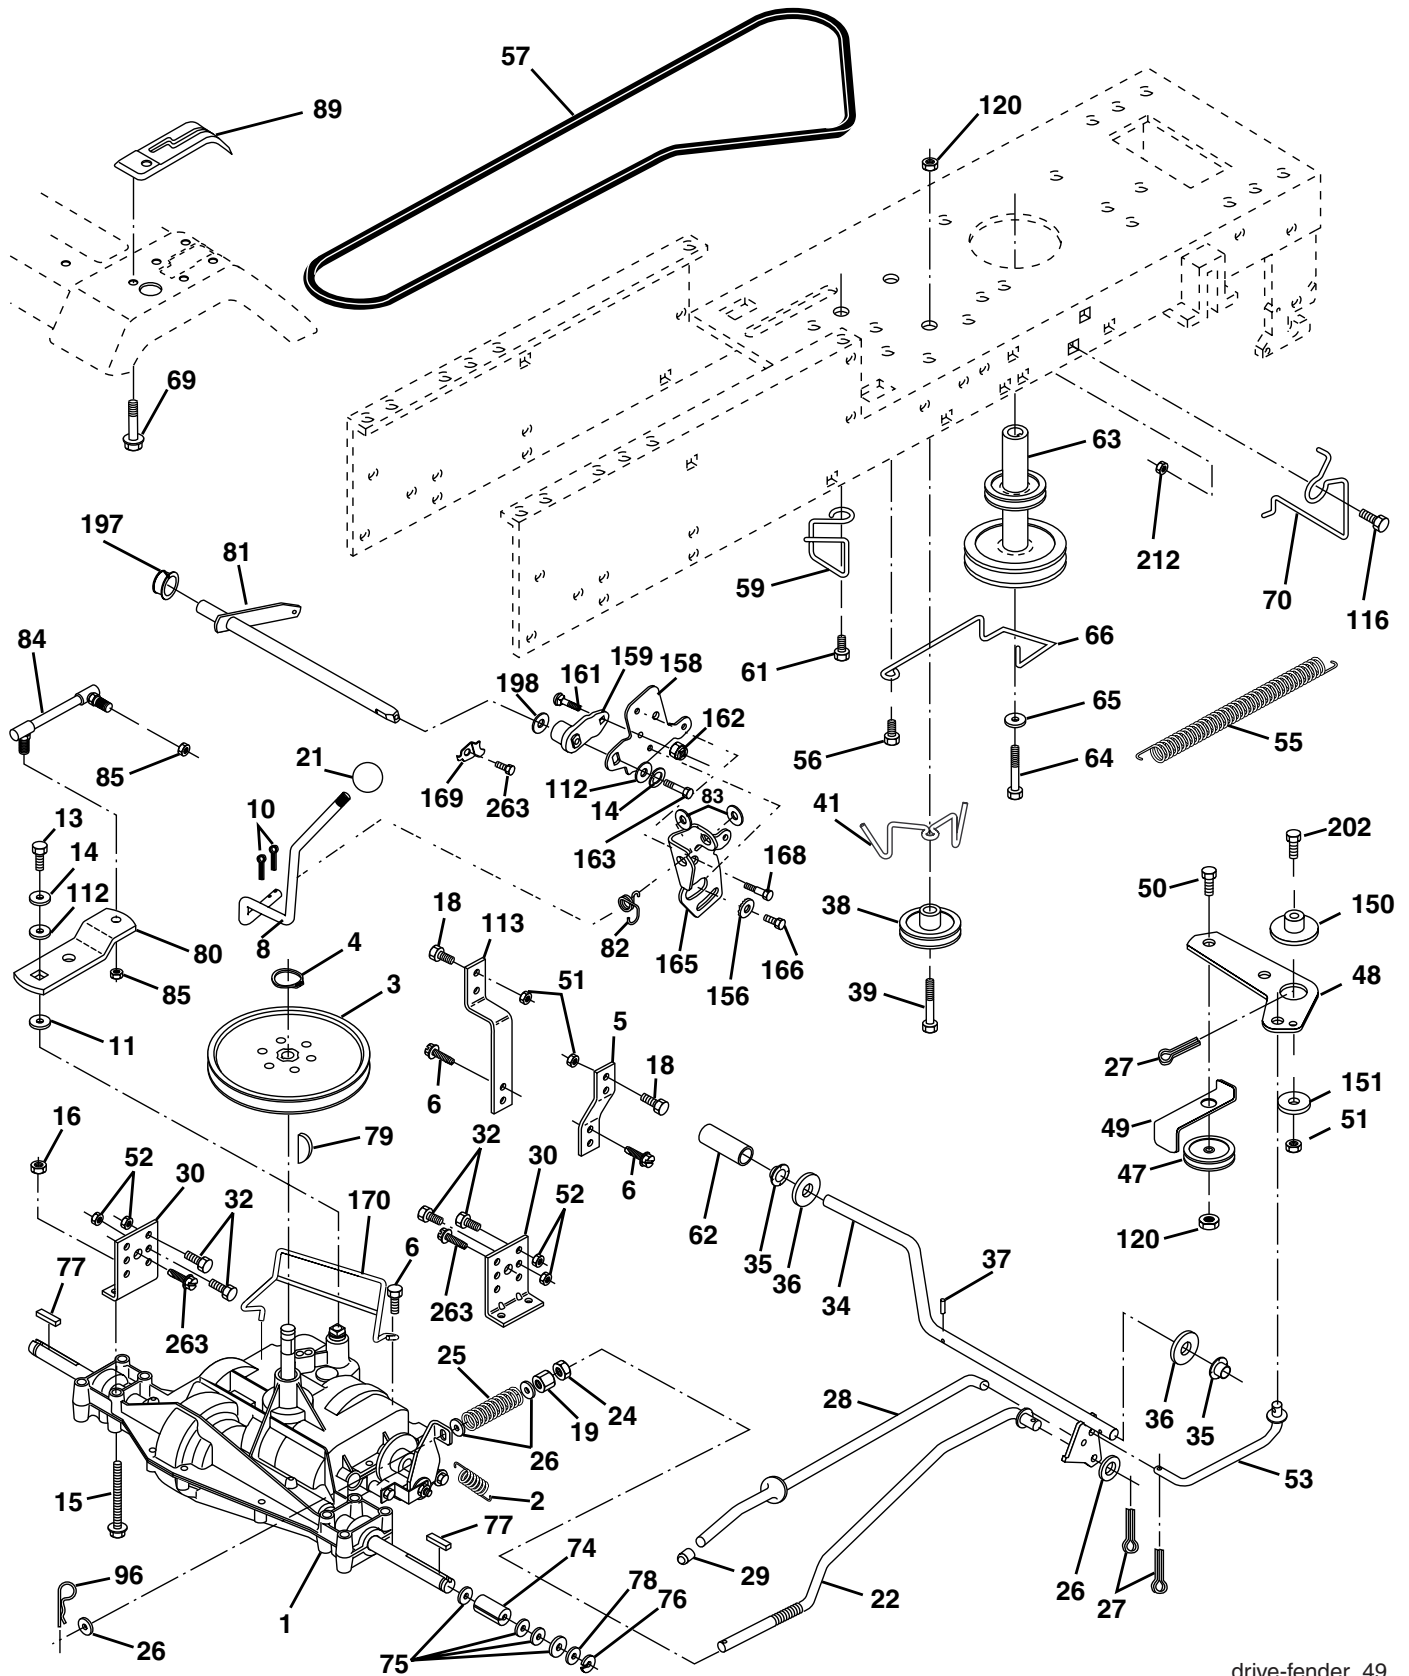

CHASSIS

KEY NO.	PART NO.	DESCRIPTION
1	174620	Chassis
2	176554	Drawbar, Stretch
5	155272	Bumper, Hood/Dash
6	184419	Saddle
8	155138	Clip Retainer Slide-On
9	193518X013	Dash
10	72140608	Bolt, Carriage 3/8-16 x 1
11	174996	Panel Dash LH
13	172105X010	Panel Silkscr Dash RH
15	74180512	Screw Mach TRHD 5/16-18 unc x 3/4
16	73510500	Nut Keps 5/16-18 unc
17	187559X550	Hood
18	184921	Bumper Hood
24	74780616	Bolt Fin Hex 3/8-16 unc x 1 Gr. 5
25	19131312	Washer 13/32 x 13/16 x 12 Ga.
26	73800600	Nut Lock Hex w/Ins 3/8-16 unc
28	187598	Grille/Lens Asm. (Include Key Nos. 29 and 212)
29	187567X599	Lens Grille Bar
30	192525X550	Fender
31	136619	Bracket Fender Repl 109873X
33	179716X550	Footrest Pnt LH
34	179717X550	Footrest Pnt RH
35	72110606	Bolt Rdhd Sht Sqnk 3/8-16 x 3/4
37	17490508	Screw Thdrol 5/16-18 x 1/2 TYT
38	175710	Bracket Asm. Pivot Mower
39	187568	Bracket Pivot
145	156524	Rod Pivot Chassis/Hood
205	17490608	Screw Thdrol 3/8-16 x 1/2
206	170165	Bolt Shoulder 5/16-18
208	17670608	Screw Thdrol 3/8-16 x 1/2
209	17000612	Screw Hex Wsh Thdrol 3/8-16
212	183823	Insert Lens Reflect
278	191611	Screw 10 x 3/4 Single Lead Hex
---	5479J	Plug Button Blk 359 Dia Choke
--	187801	Plug Dome Plastic

NOTE: All component dimensions given in U.S. inches
1 inch = 25.4 mm.

REPAIR PARTS

TRACTOR -- MODEL NUMBER WE13538LT (96012002601)

DRIVE

drive-fender_49

REPAIR PARTS

TRACTOR - - MODEL NUMBER WE13538LT (96012002601)

NOTE: All component dimensions given in U.S. inches
1 inch = 25.4 mm

REPAIR PARTS

TRACTOR -- MODEL NUMBER WE13538LT (96012002601)

STEERING

steering_pl.lt_55

REPAIR PARTS

TRACTOR - - MODEL NUMBER WE13538LT (96012002601)

KEY NO.	PART NO.	DESCRIPTION
44	17670412	Screw Thdrol 1/4-20 x 3/4
45	17000612	Screw Hex Wsh Thdrol 3/8-16
46	19091416	Washer 9/32 x 7/8 x 16 Ga.
62	10040500	Washer Lock 5/16
72	71070512	Screw Hex Head Cap 5/16-18 x 3/4
78	17060620	Screw 3/8-16 x 1-1/4
81	73510400	Nut Keps Hex 1/4-20 unc