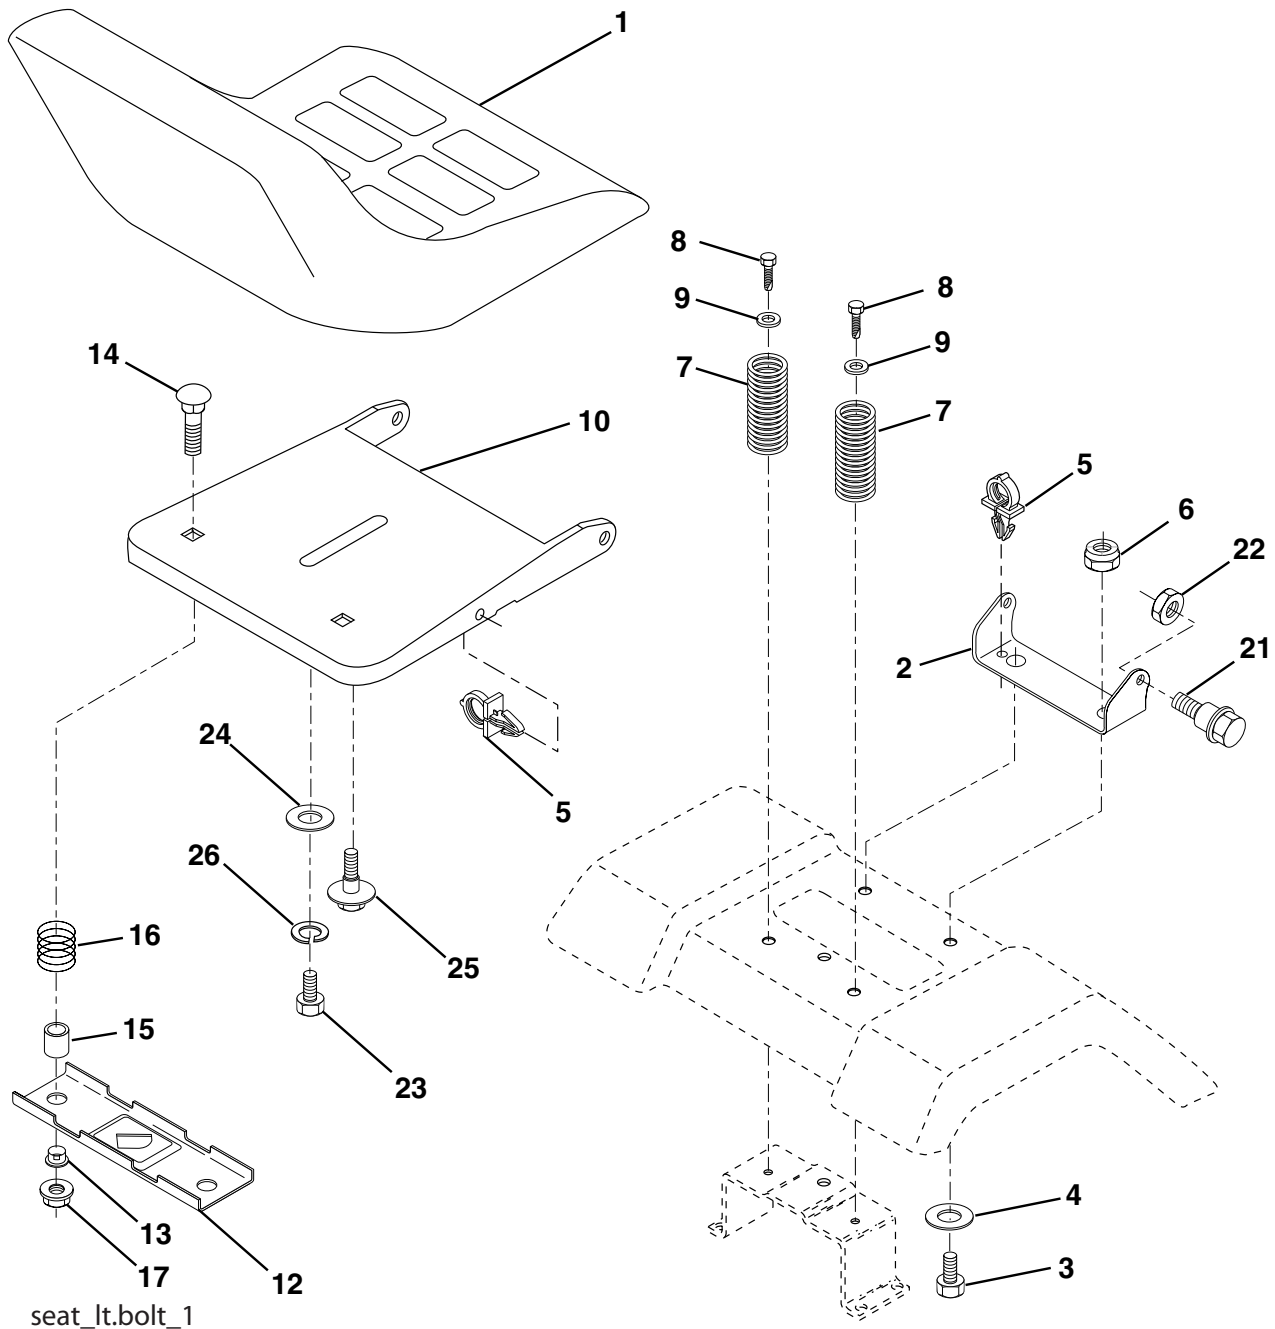

KEY NO.	PART NO.	DESCRIPTION
44	17670412	Screw Thdrol 1/4-20 x 3/4
45	17000612	Screw Hex Wsh Thdrol 3/8-16
46	19091416	Washer 9/32 x 7/8 x 16 Ga.
62	10040500	Washer Lock 5/16
72	71070512	Screw Hex Head Cap 5/16-18 x 3/4
78	17060620	Screw 3/8-16 x 1-1/4
81	73510400	Nut Keps Hex 1/4-20 unc

REPAIR PARTS

TRACTOR - - MODEL NUMBER WE13538LT (96012002601)

SEAT

seat_lt.bolt_1

KEY NO.	PART NO.	DESCRIPTION
1	175389	Seat
2	140551	Bracket Seat Pivot
3	71110616	Bolt Hex 3/8 - 16 x 1
4	19131610	Washer 13/32 x 1 x10 Ga.
5	145006	Clip Push-In Hinged
6	73800600	Nut Lock Hex w/Ins 3/8 - 16
7	124181X	Spring Seat Cprsn 2 250 Blk Zi
8	17000616	Screw 3/8-16 x 1.5
9	19131614	Washer 13/32 x 1 x 14 Ga.
10	182493	Pan Pnt Seat (Blk)
12	174648	Bracket Pnt Mounting Switch
13	121248X	Bushing Snap Blk Nyl