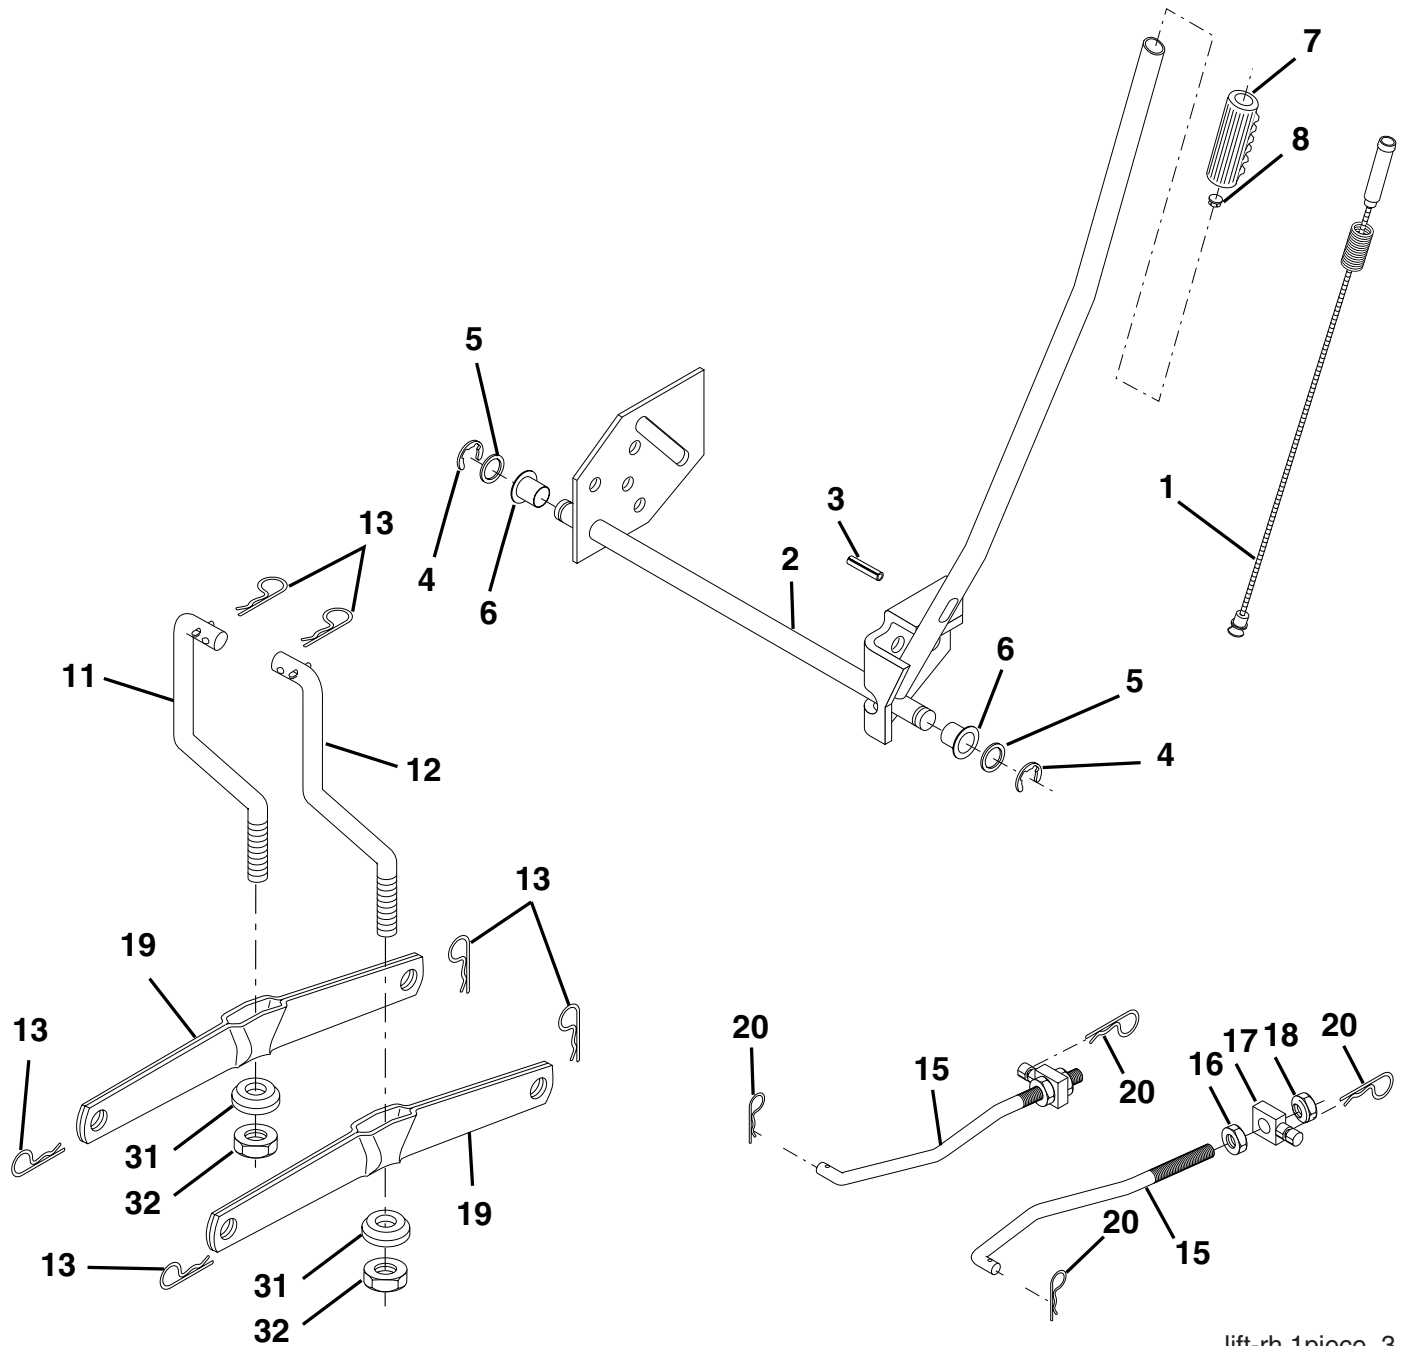

NOTE: All component dimensions given in U.S. inches
1 inch = 25.4 mm

REPAIR PARTS

TRACTOR - - MODEL NUMBER WE13538LT (96012002601)

MOWER LIFT

lift-rh.1piece_3

KEY NO.	PART NO.	DESCRIPTION
1	159460	Wire Asm Inner/Sprng w/plunger
2	159471	Shaft Asm Lift RH
3	105767X	Pin Groove 1 500 Zinc
4	12000002	E Ring #5133-62
5	19211621	Washer 21/32 x 1 x 21 Ga.
6	120183X	Bearing Nylon Blk 629 Id
7	109413X	Grip Handle Bicycle Matte Blk
8	124526X	Button Plunger Black
11	139865	Link Lift LH Fixed Length
12	139866	Link Lift RH Fixed Length
13	4939M	Retainer Spring