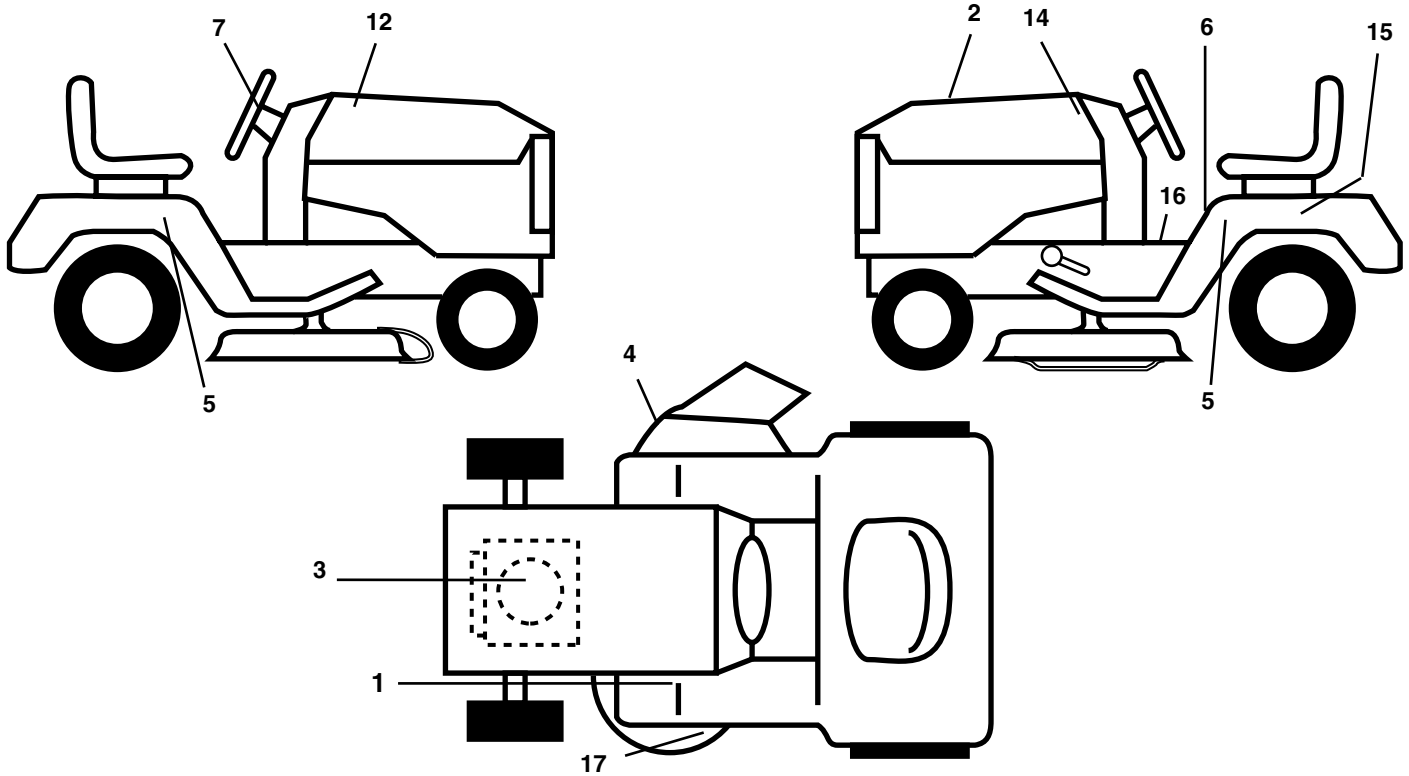

ILLUSTRATED PARTS LIST

MFG ID NO. 96012002601

CUSTOMER CATALOG NO. WE13538LT

REPAIR PARTS

TRACTOR -- MODEL NUMBER WE13538LT (96012002601)

DECALS

KEY NO.	PART NO.	DESCRIPTION
1	181251	Decal, Clutch/Brake Eng/Fr
2	196317	Decal, Replacement
3	189455	Decal, Engine HP
4	170563	Decal Warning
5	195979	Decal SDFNDR 5SP
6	157140	Decal, Fender Danger English
7	195382	Decal Ins Str Wh
12	195380	Decal, Hood RH

WHEELS & TIRES

KEY NO.	PART NO.	DESCRIPTION
1	59192	Cap, Tire valve
2	65139	Stem, Valve
3	124157X	Tire, Front
4	59904	Tube, Front (Service item only)
5	106732X624	Rim assembly, 6" front
6	278H	Fitting, Grease (Front wheel only)
7	9040H	Bearing, Flange (Front wheel only)
8	106108X624	Rim assembly, 8" rear
9	123969X	Tire, Rear
10	7152J	Tube, Rear (Service item only)
11	104757X428	Cap, Hub Axle
--	144334	Sealant, Tire (10 oz. Tube)

NOTE: All component dimensions given in U.S. inches
1 inch = 25.4 mm

TRACTOR - - MODEL NUMBER WE13538LT (96012002601)

SCHEMATIC

IGNITION SWITCH

POSITION	CIRCUIT	"MAKE"
OFF	M+G+A1	
RUN/OVERRIDE	B+A1	
RUN	B+A1	L+A2
START	B + S + A1	

NOTE: All component dimensions given in U.S. inches
1 inch = 25.4 mm

REPAIR PARTS

TRACTOR - - MODEL NUMBER WE13538LT (96012002601)

MOWER LIFT

lift-rh.1piece_3

KEY NO.	PART NO.	DESCRIPTION
1	159460	Wire Asm Inner/Sprng w/plunger
2	159471	Shaft Asm Lift RH
3	105767X	Pin Groove 1 500 Zinc
4	12000002	E Ring #5133-62
5	19211621	Washer 21/32 x 1 x 21 Ga.
6	120183X	Bearing Nylon Blk 629 Id
7	109413X	Grip Handle Bicycle Matte Blk
8	124526X	Button Plunger Black
11	139865	Link Lift LH Fixed Length
12	139866	Link Lift RH Fixed Length
13	4939M	Retainer Spring