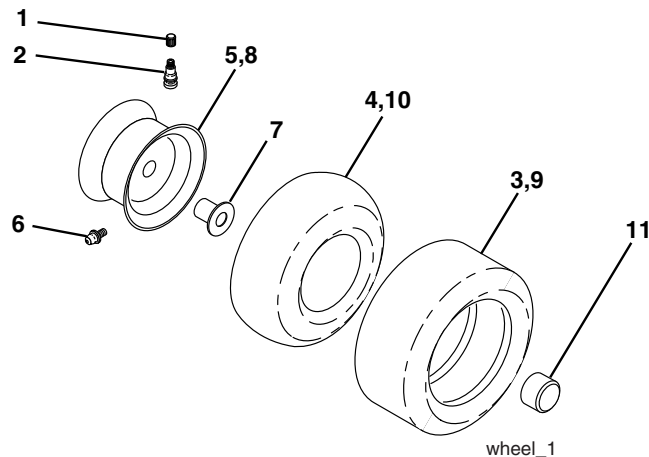

ILLUSTRATED PARTS LIST

MFG ID NO. 96012002601

CUSTOMER CATALOG NO. WE13538LT

REPAIR PARTS

TRACTOR -- MODEL NUMBER WE13538LT (96012002601)

DECALS

KEY NO.	PART NO.	DESCRIPTION
1	181251	Decal, Clutch/Brake Eng/Fr
2	196317	Decal, Replacement
3	189455	Decal, Engine HP
4	170563	Decal Warning
5	195979	Decal SDFNDR 5SP
6	157140	Decal, Fender Danger English
7	195382	Decal Ins Str Wh
12	195380	Decal, Hood RH

WHEELS & TIRES

KEY NO.	PART NO.	DESCRIPTION
1	59192	Cap, Tire valve
2	65139	Stem, Valve
3	124157X	Tire, Front
4	59904	Tube, Front (Service item only)
5	106732X624	Rim assembly, 6" front
6	278H	Fitting, Grease (Front wheel only)
7	9040H	Bearing, Flange (Front wheel only)
8	106108X624	Rim assembly, 8" rear
9	123969X	Tire, Rear
10	7152J	Tube, Rear (Service item only)
11	104757X428	Cap, Hub Axle
--	144334	Sealant, Tire (10 oz. Tube)

NOTE: All component dimensions given in U.S. inches
1 inch = 25.4 mm

REPAIR PARTS

TRACTOR - - MODEL NUMBER WE13538LT (96012002601)

MOWER LIFT

lift-rh.1piece_3

KEY NO.	PART NO.	DESCRIPTION
1	159460	Wire Asm Inner/Sprng w/plunger
2	159471	Shaft Asm Lift RH
3	105767X	Pin Groove 1 500 Zinc
4	12000002	E Ring #5133-62
5	19211621	Washer 21/32 x 1 x 21 Ga.
6	120183X	Bearing Nylon Blk 629 Id
7	109413X	Grip Handle Bicycle Matte Blk
8	124526X	Button Plunger Black
11	139865	Link Lift LH Fixed Length
12	139866	Link Lift RH Fixed Length
13	4939M	Retainer Spring

NOTE: All component dimensions given in U.S. inches
1 inch = 25.4 mm.