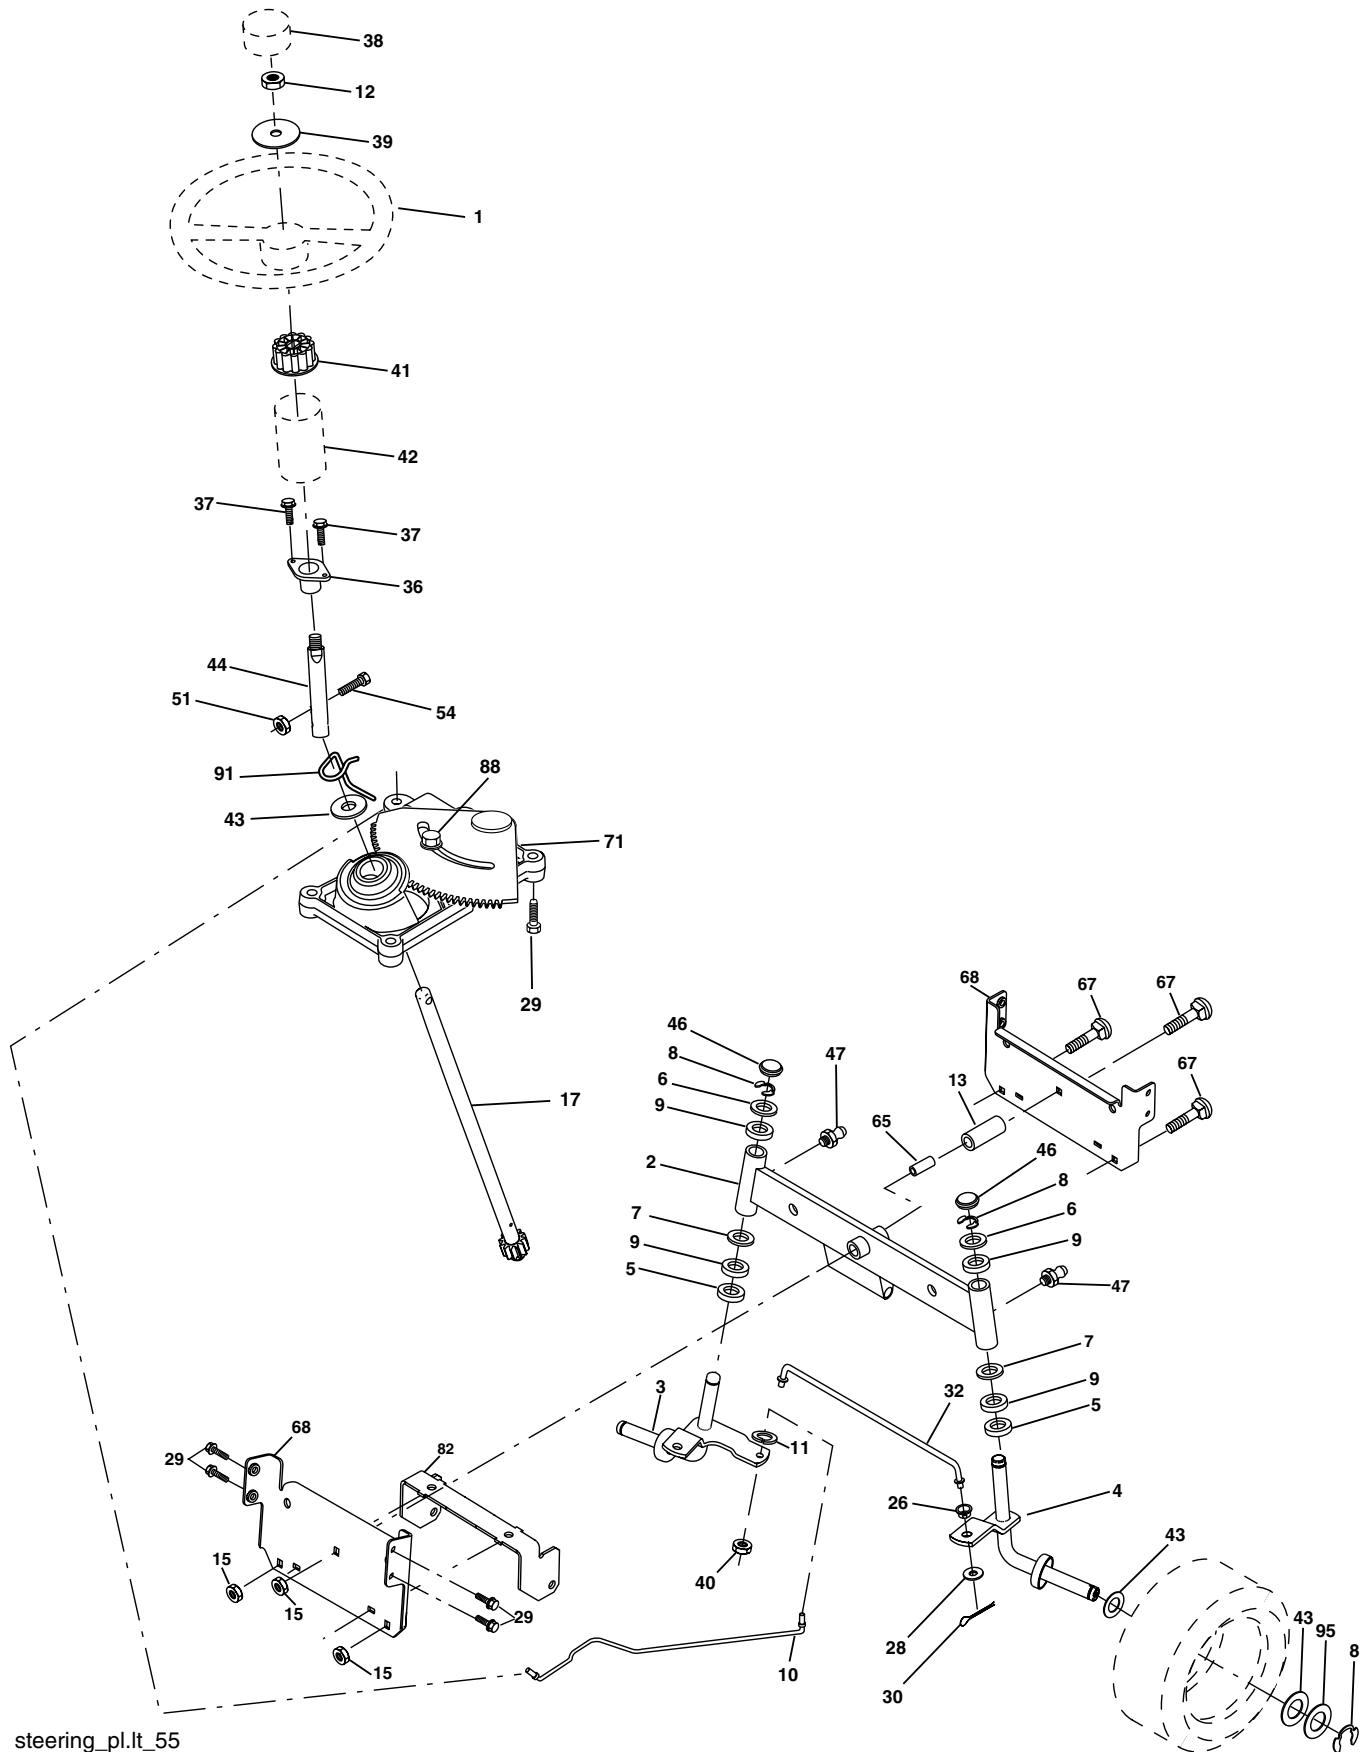

REPAIR PARTS

TRACTOR -- MODEL NUMBER WE13538LT (96012002601)

STEERING

steering_pl.lt_55

REPAIR PARTS

TRACTOR - - MODEL NUMBER WE13538LT (96012002601)

STEERING

KEY NO.	PART NO.	DESCRIPTION
1	186780	Wheel Steering
2	175131	Axle Asm
3	169840	Spindle Asm LH
4	169839	Spindle Asm RH
5	6266H	Bearing Race Thrust Harden
6	121748X	Washer 25/32 x 1-5/8 x 16 Ga.
7	19272016	Washer 27/32 x 1-1/4 x 16 Ga.
8	12000029	Ring Klip #t5304-75
9	3366R	Bearing Col Strg Blk
10	175121	Link Drag
11	10040600	Washer Lock Hvy Hlcl Spr 3/8
12	73940800	Nut Hex Jam Toplock 1/2-20
13	136518	Spacer earing Axle Front
15	145212	Hexflange Lock
17	180641	Shaft Asm Strg
26	126847X	Bushing Link Drag Blk LR
28	19131416	Washer 13/32 x 7/8 x 16 Ga.
29	17000612	Screw 3/8-16 x 3/4
30	76020412	Pin Cotter 1/8 x 3/4 Cad
32	192757	Rod Tie Wire Form 19 75 Mech
36	155099	Bushing Strg 5/8 Id Dash
37	152927	Screw
38	192916	Cap Wheel Steer
39	19183812	Washer 9/16 x 2-3/8
40	73540600	Nut Crownlock 3/8-24
41	186737	Adaptor Wheel Strg
42	145054X428	Boot Dash Mtl Steering Blk
43	121749X	Washer 25/32 x 1 1/4 x 16 Ga.
44	180640	Extension Steering
46	121232X	Cap Spindle Fr Top Blk
47	183226	Fitting Grease
51	73540400	Nut 1/4-28
54	71130420	Bolt Hex 1/4-28 x 1-1/4
65	160367	Spacer Brace Axle
67	72110618	Bolt RDHD SQNK 3/8-16 x 2-1/4
68	169827	Brace Axle
71	175146	Steering Asm.
82	169835	Bracket Susp Chassis Front
88	175118	Bolt Shoulder 7/16-20
91	175553	Clip Steering
95	188967	Washer Harden .793 x 1.637 x 060

NOTE: All component dimensions given in U.S. inches
1 inch = 25.4 mm.