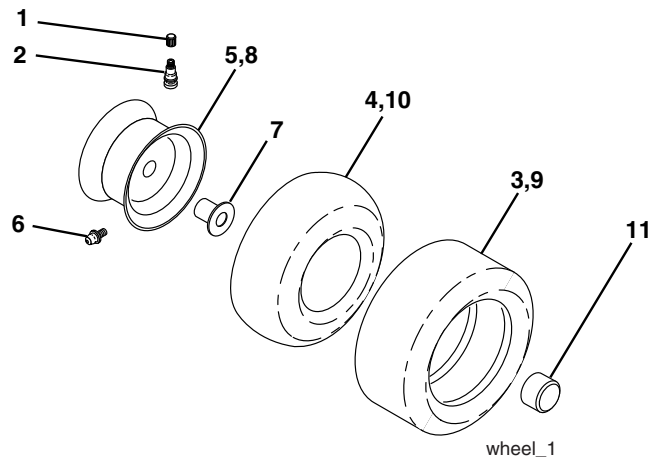

# REPAIR PARTS

TRACTOR - - MODEL NUMBER PD15538LT (96012003801)

## WHEELS & TIRES

KEY NO.	PART NO.	DESCRIPTION
1	59192	Cap, Tire valve
2	65139	Stem, Valve
3	124157X	Tire, Front
4	59904	Tube, Front (Service item only)
5	106732X624	Rim assembly, 6"front
6	278H	Fitting, Grease (Front wheel only)
7	9040H	Bearing, Flange (Front wheel only)
8	106108X624	Rim assembly, 8" rear
9	123969X	Tire, Rear
10	7152J	Tube, Rear (Service item only)
11	104757X428	Cap, Hub Axle
--	144334	Sealant, Tire (10 oz. Tube)

**NOTE:** All component dimensions given in U.S. inches  
1 inch = 25.4 mm