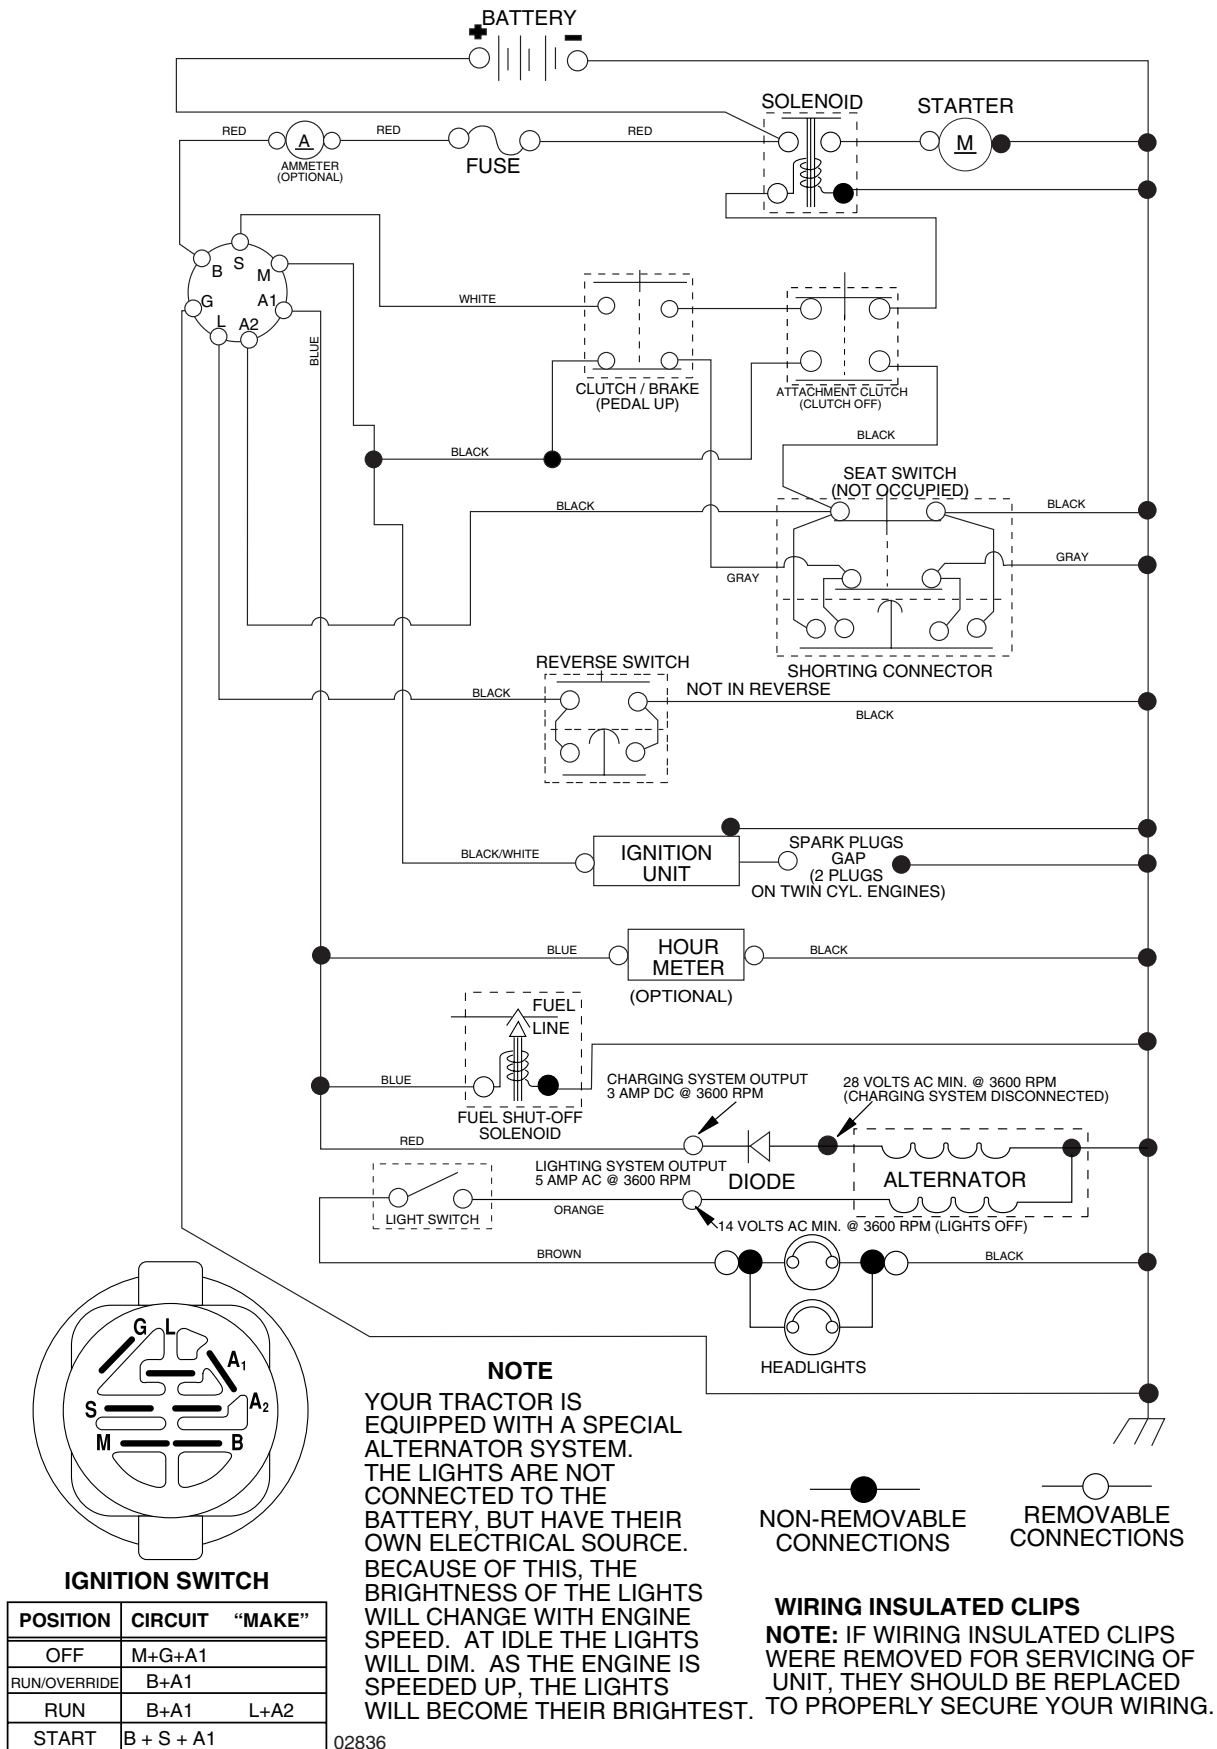

# REPAIR PARTS

TRACTOR - - MODEL NUMBER PD15538LT (96012003801)

## WHEELS & TIRES

KEY NO.	PART NO.	DESCRIPTION
1	59192	Cap, Tire valve
2	65139	Stem, Valve
3	124157X	Tire, Front
4	59904	Tube, Front (Service item only)
5	106732X624	Rim assembly, 6"front
6	278H	Fitting, Grease (Front wheel only)
7	9040H	Bearing, Flange (Front wheel only)
8	106108X624	Rim assembly, 8" rear
9	123969X	Tire, Rear
10	7152J	Tube, Rear (Service item only)
11	104757X428	Cap, Hub Axle
--	144334	Sealant, Tire (10 oz. Tube)

# TRACTOR - - MODEL NUMBER PD15538LT (96012003801)

# REPAIR PARTS

TRACTOR -- MODEL NUMBER PD15538LT (96012003801)