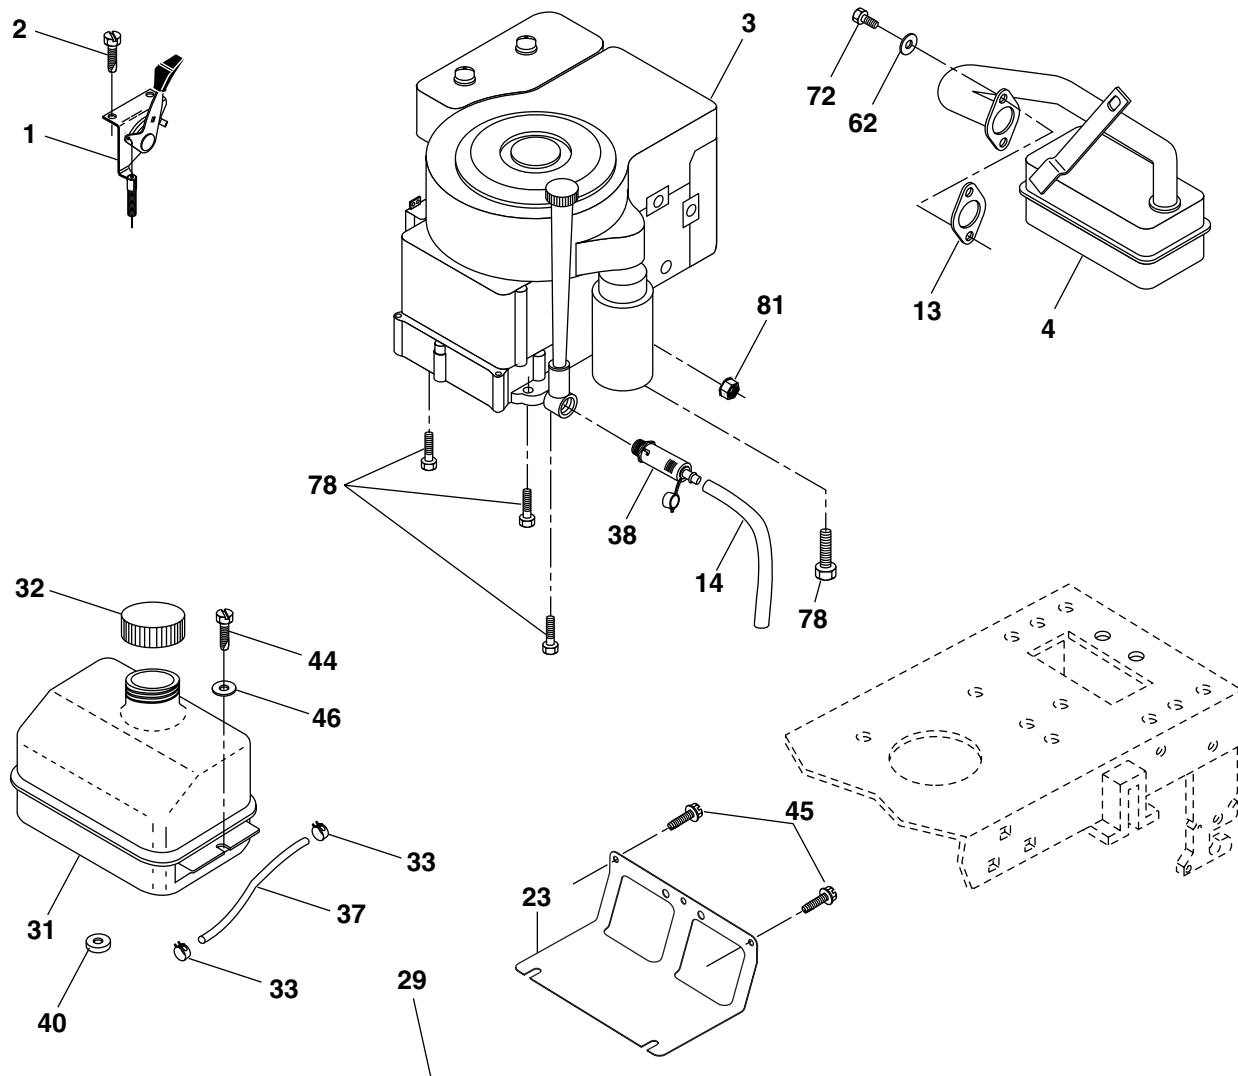

REPAIR PARTS

TRACTOR - - MODEL NUMBER PD15538LT (96012003801)

ENGINE

OPTIONAL EQUIPMENT
Spark Arrester

engine-bs.1cyl_49

KEY NO.	PART NO.	DESCRIPTION
1	170551	Control Th/ch Flag
2	17720408	Screw Hex Thd Cut 1/4-20 x 1/2
3	-----	Engine, B&S 282H07 (Order parts from engine manufacturer)
4	137352	Muffler Exhaust B&S
13	165291	Gasket Eng 1 313 Id Tin Plated
14	148456	Tube Drain Oil Easy
23	169837	Shield BRN/DBR Guard
29	137180	Kit Spark Arrestor (Flat Scrn)
31	187750	Tank Fuel Front
32	140527	Cap Asm Fuel
33	123487X	Clamp Hose
37	137040	Line Fuel 20"
38	181654	Plug Drain Oil
40	124028X	Bushing Snap Nyl Blk Fuel Line
44	17670412	Screw Thdrol 1/4-20 x 3/4

KEY NO.	PART NO.	DESCRIPTION
45	17000612	Screw Hex Wsh Thdrol 3/8-16
46	19091416	Washer 9/32 x 7/8 x 16 Ga.
62	10010500	Washer Split
72	71070512	Screw Hex Hd Cap 5/16-18 x 3/4
78	17060620	Screw 3/8-16 x 1-1/4
81	73510400	Nut Keps Hex 1/4-20 unc

NOTE: All component dimensions given in U.S. inches
1 inch = 25.4 mm

For engine service and replacement parts, call the toll free number for your engine manufacturer listed below:

Briggs & Stratton	1-800-233-3723
Kohler Co.	1-800-544-2444
Tecumseh Products	1-800-558-5402
Honda Engines	1-800-426-7701
Kawasaki	1-949-460-5688