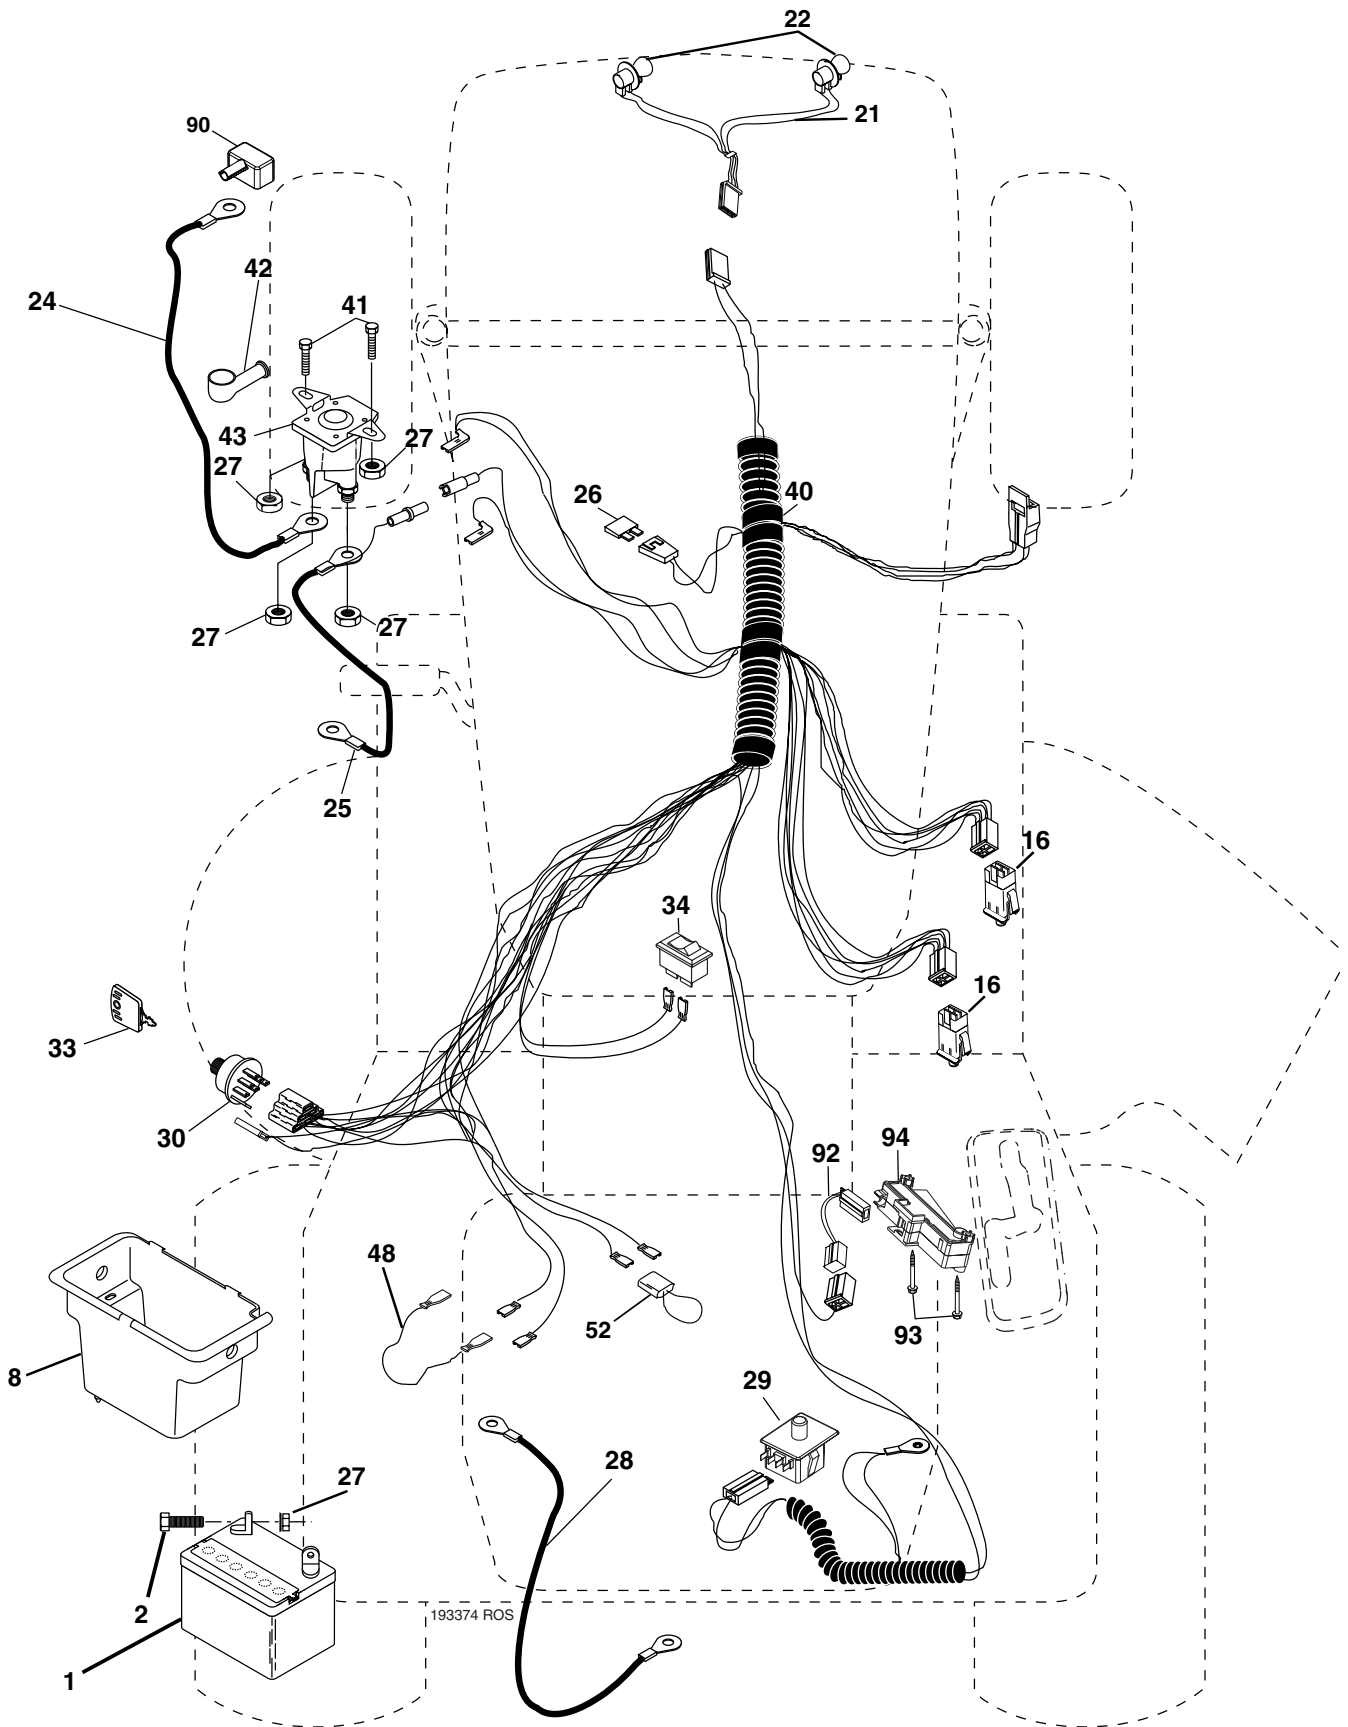

REPAIR PARTS

TRACTOR -- MODEL NUMBER PD15538LT (96012003801)

ELECTRICAL

REPAIR PARTS

TRACTOR - - MODEL NUMBER PD15538LT (96012003801)

ELECTRICAL

KEY NO.	PART NO.	DESCRIPTION
1	163465	Battery
2	74760412	Bolt Hex Hd 1/4-20 unc x 3/4
8	176689	Box Battery
16	176138	Switch Interlock
21	175688	Harness Asm Light W/4152j
22	4152J	Bulb Light #1156
24	4799J	Cable Battery 6 Ga. 11"red
25	146147	Cable Battery
26	175158	Fuse 20 AMP
27	73510400	Nut Keps Hex 1/4-20 unc
28	4207J	Cable Ground 6 Ga. 12"black
29	192749	Switch
30	193350	Switch Ign
33	140401	Key Ign
34	110712X	Switch Light/Reset
40	193374	Harness Ign
41	71110408	Bolt Blk Fin Hex 1/4-20
42	131563	Cover Terminal Red
43	178861	Solenoid
48	140844	Adapter Ammeter
52	141940	Protection Wire Loop
90	180449	Cover Terminal Battery
92	193465	Harness Pigtail Reverse Switch
93	192540	Screw Plastite 10-14 x 2.0
94	191834	Module Reverse

NOTE: All component dimensions given in U. S. inches 1 inch = 25.4 mm.