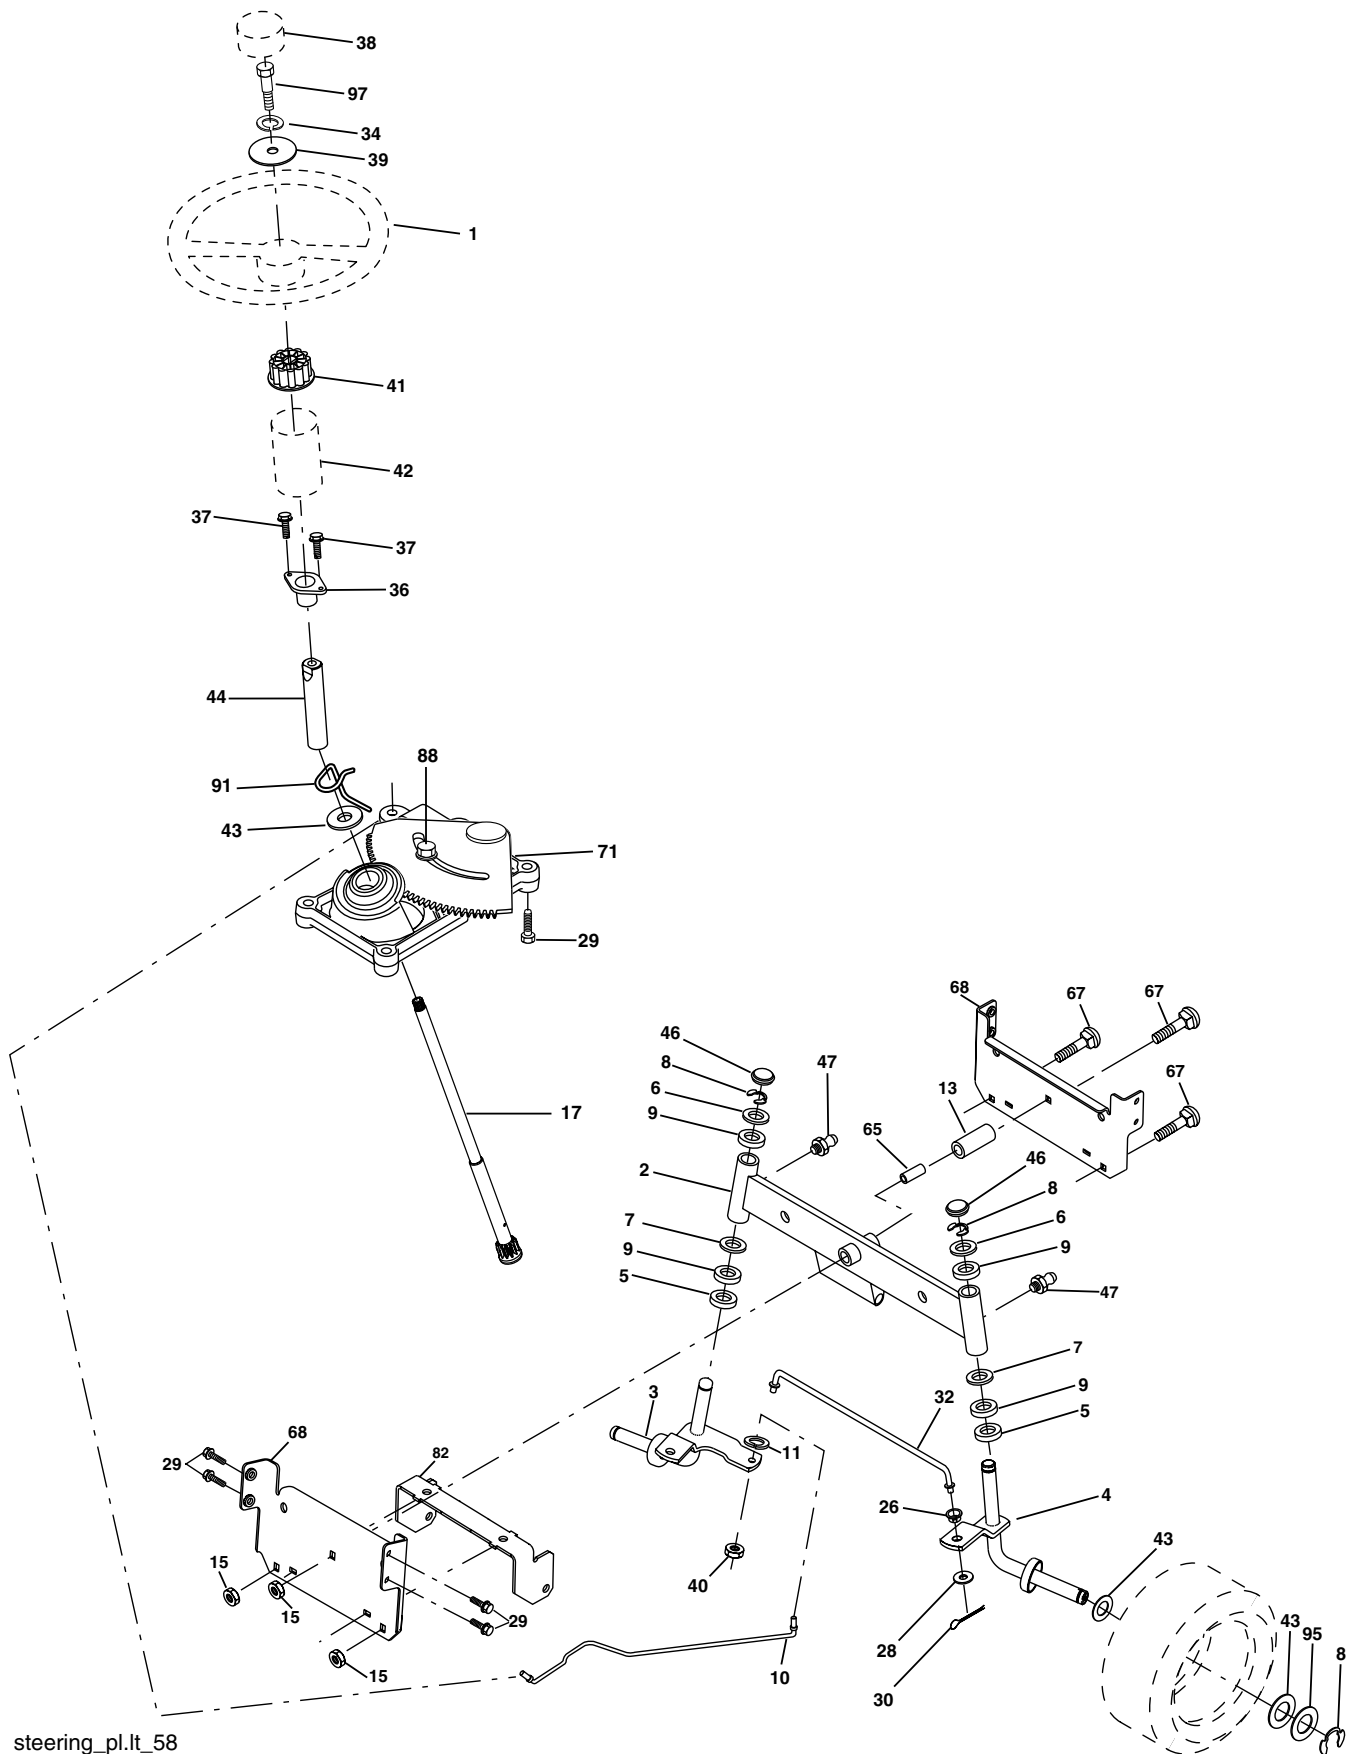

REPAIR PARTS

TRACTOR - - MODEL NUMBER PD15538LT (96012003801)

STEERING

steering_pl.ft_58

REPAIR PARTS

TRACTOR - - MODEL NUMBER PD15538LT (96012003801)

STEERING

KEY NO.	PART NO.	DESCRIPTION
1	186780	Wheel Steering
2	175131	Axle Asm
3	169840	Spindle Asm LH
4	169839	Spindle Asm RH
5	6266H	Bearing Race Thrust Harden
6	121748X	Washer 25/32 x 1-5/8 x 16 Ga.
7	19272016	Washer 27/32 x 1-1/4 x 16 Ga.
8	12000029	Ring Klip #t5304-75
9	3366R	Bearing Col Strg Blk
10	175121	Link Drag
11	10040600	Washer Lock Hvy Hlcl Spr 3/8
13	136518	Spacer earing Axle Front
15	145212	Hexflange Lock
17	190753	Shaft Asm Strg
26	126847X	Bushing Link Drag Blk LR
28	19131416	Washer 13/32 x 7/8 x 16 Ga.
29	17000612	Screw 3/8-16 x 3/4
30	76020412	Pin Cotter 1/8 x 3/4 Cad
32	192757	Rod Tie Wire Form 19 75 Mech
34	10040500	Washer Lock Hvy Hlcl Spr 5/16
36	155099	Bushing Strg 5/8 Id Dash
37	152927	Screw
38	192916	Cap Wheel Steer Ayp
39	19113812	Washer 11/32 ID x 2-3/8 OD x 12 Ga.
40	73540600	Nut Crownlock 3/8-24
41	186737	Adaptor Wheel Strg
42	145054X428	Boot Dash Mtl Steering Blk
43	121749X	Washer 25/32 x 1 1/4 x 16 Ga.
44	190752	Extension Steering
46	121232X	Cap Spindle Fr Top Blk
47	183226	Fitting Grease
65	160367	Spacer Brace Axle
67	72110618	Bolt RDHD SQNK 3/8-16 x 2-1/4
68	169827	Brace Axle
71	175146	Steering Asm.
82	169835	Bracket Susp Chassis Front
88	175118	Bolt Shoulder 7/16-20
91	175553	Clip Steering
95	188967	Washer Harden .793 x 1.637 x 060
97	74780564	Bolt 5/16-18 unc x 4"L Hlcl Spr. 5/16

NOTE: All component dimensions given in U.S. inches
1 inch = 25.4 mm.