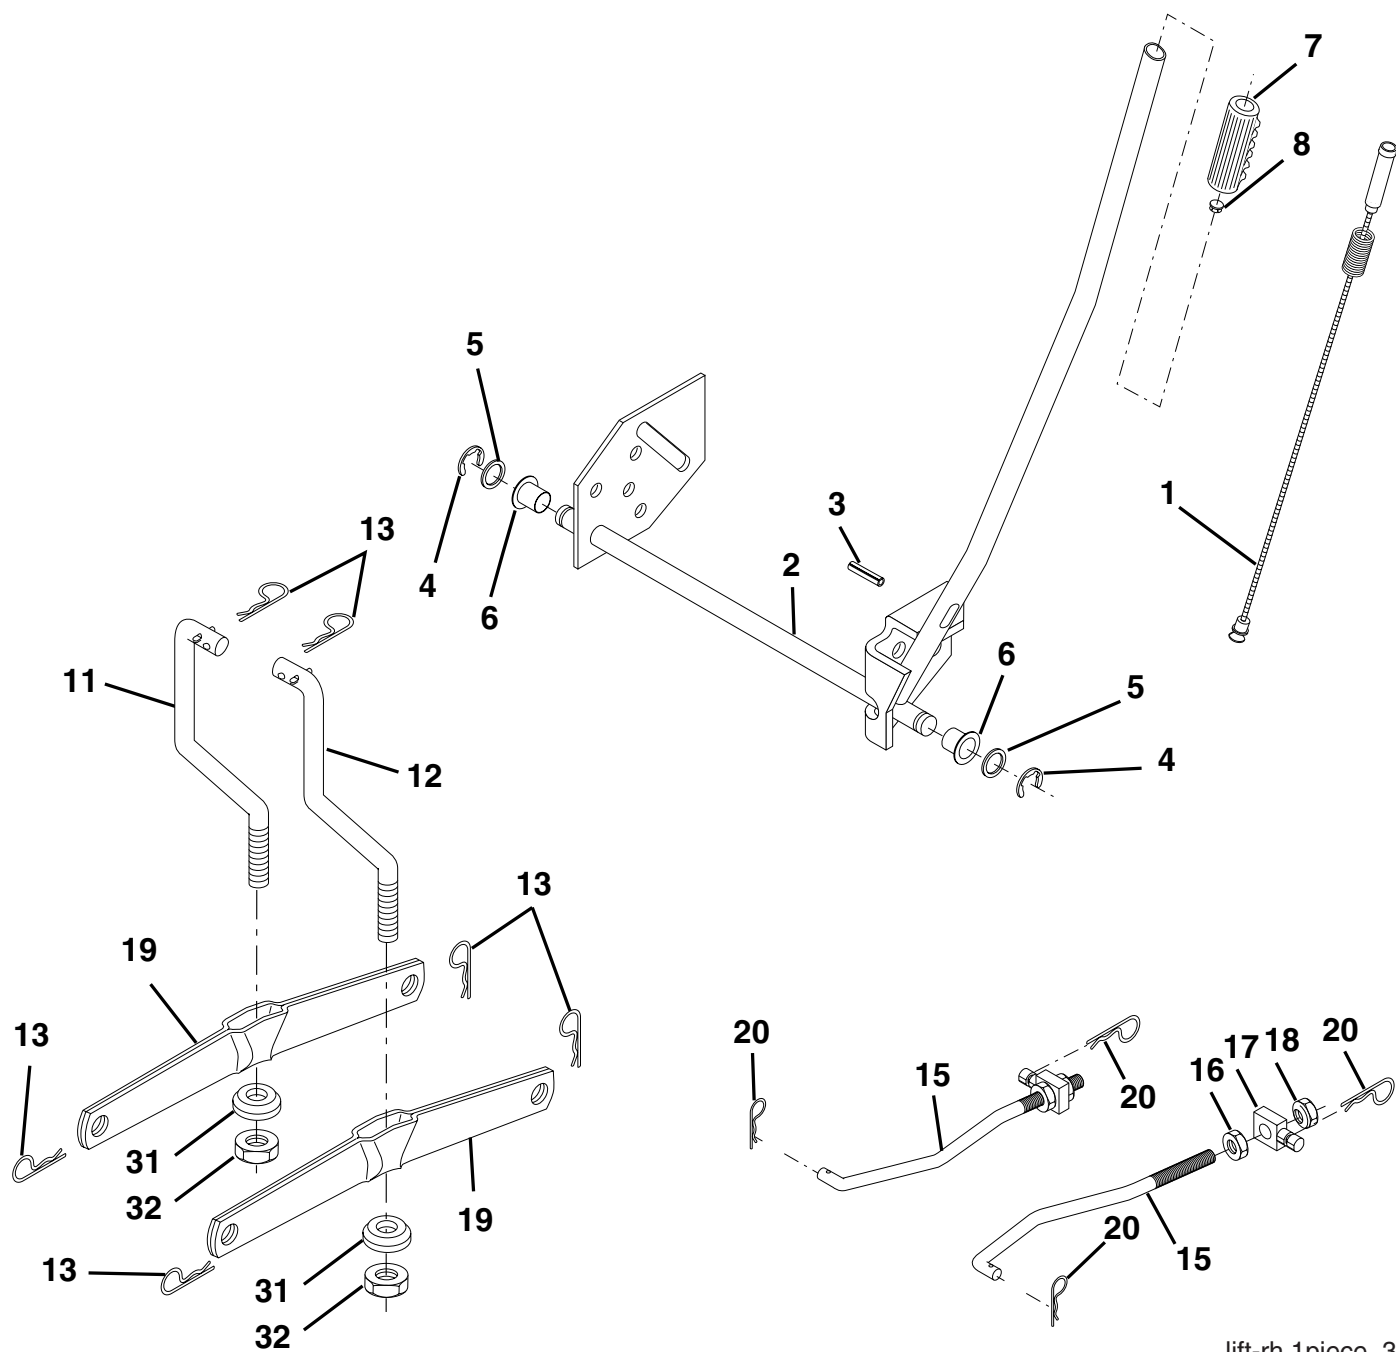

REPAIR PARTS

TRACTOR - - MODEL NUMBER PD15538LT (96012003801)

MOWER LIFT

lift-rh.1piece_3

KEY NO.	PART NO.	DESCRIPTION
1	159460	Wire Asm Inner/Sprg w/plunger
2	159471	Shaft Asm Lift RH
3	105767X	Pin Groove 1 500 Zinc
4	12000002	E Ring #5133-62
5	19211621	Washer 21/32 x 1 x 21 Ga.
6	120183X	Bearing Nylon Blk 629 Id
7	109413X	Grip Handle Bicycle Matte Blk
8	124526X	Button Plunger Black
11	139865	Link Lift LH Fixed Length
12	139866	Link Lift RH Fixed Length
13	4939M	Retainer Spring

KEY NO.	PART NO.	DESCRIPTION
15	173288	Link Front
16	73350800	Nut Jam Hex 1/2-13 unc
17	175689	Trunnion
18	73800800	Nut Lockw/Wsh 1/2-13 unc
19	139868	Arm Suspension Rear
20	163552	Retainer, Spring
31	169865	Bearing Pvt Lift
32	73540600	Nut Crownlock 3/8-24

NOTE: All component dimensions given in U.S. inches
1 inch = 25.4 mm.