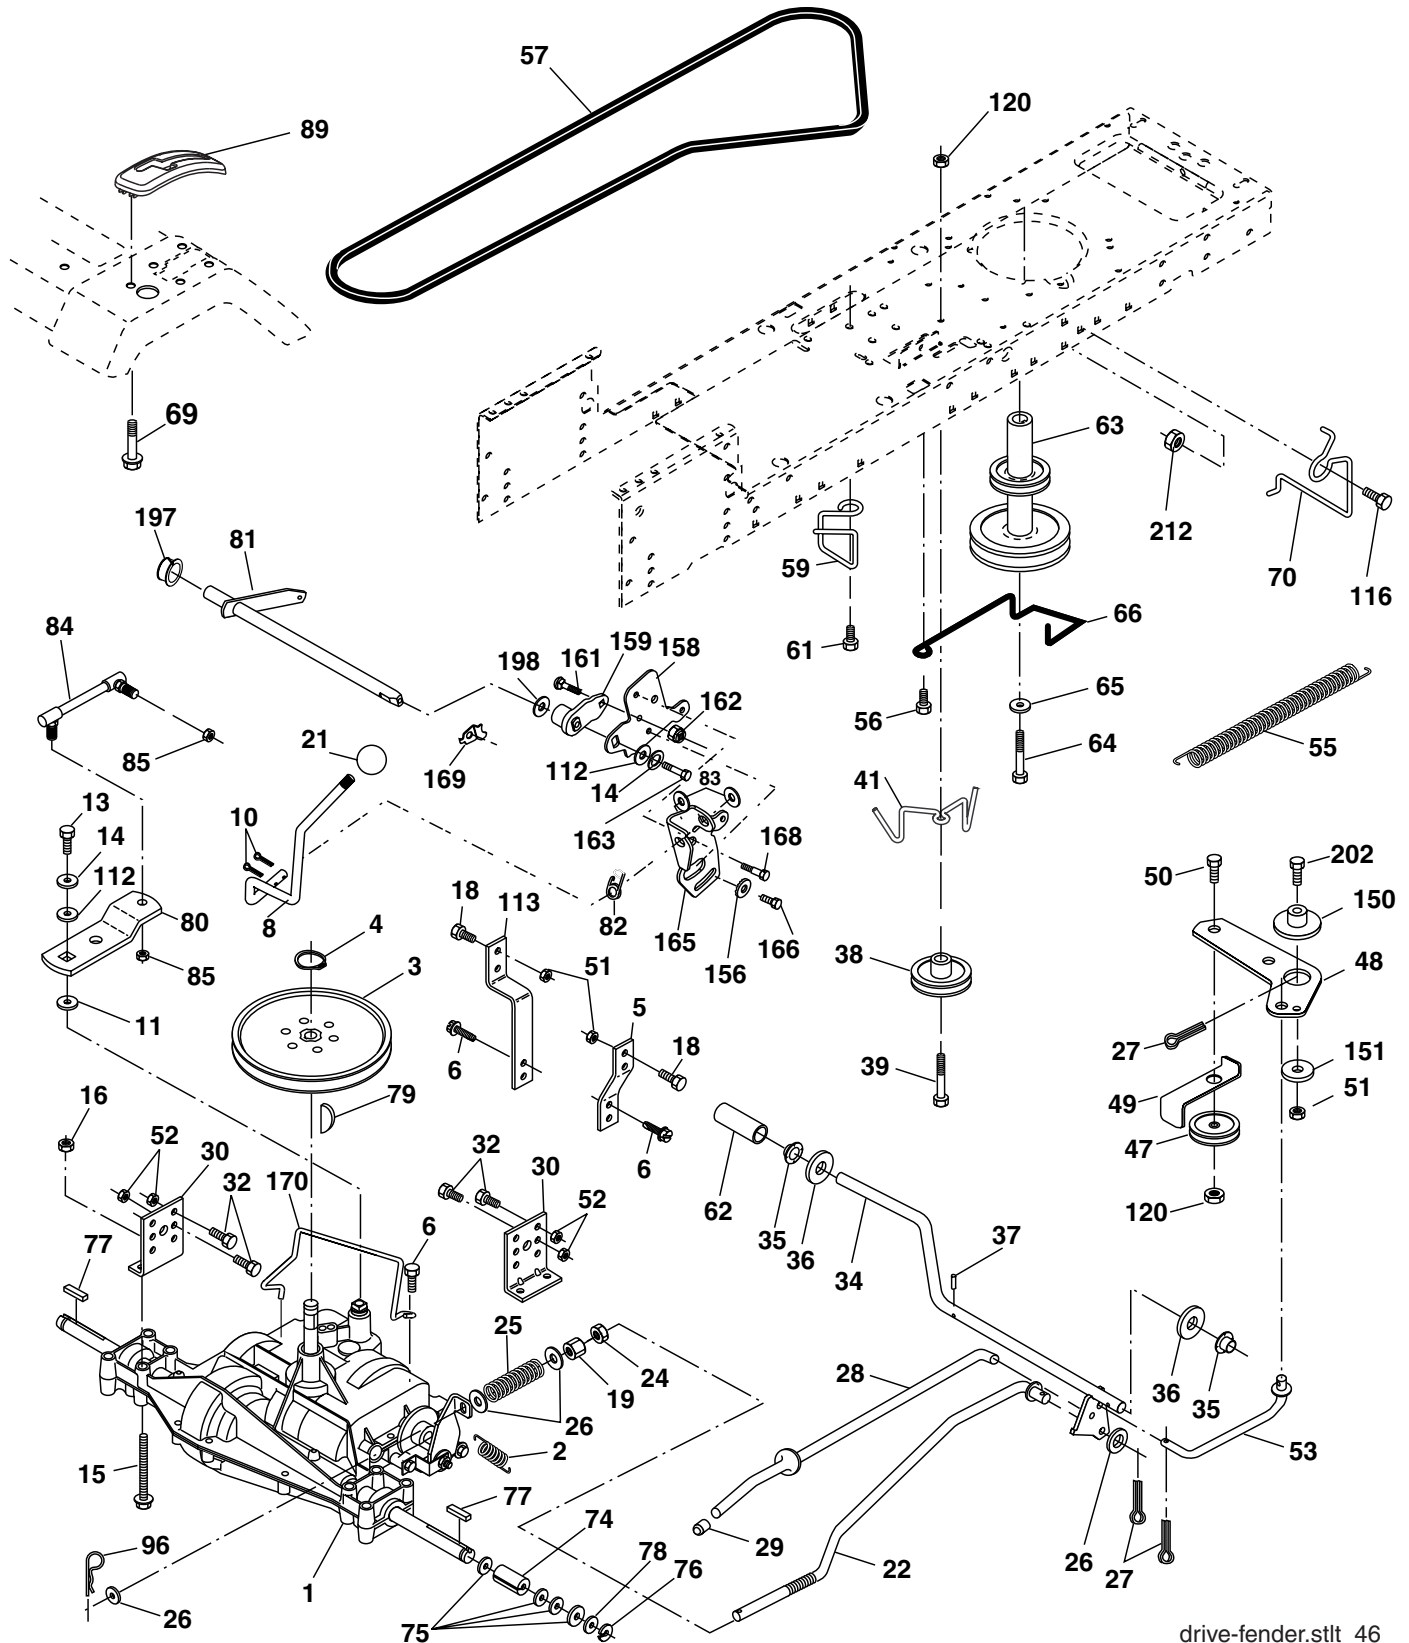

REPAIR PARTS

TRACTOR - - MODEL NUMBER PD15538LT (96012003801)

DRIVE

drive-fender.stlt_46

REPAIR PARTS

TRACTOR - - MODEL NUMBER PD15538LT (96012003801)

DRIVE

KEY NO.	PART NO.	DESCRIPTION	KEY NO.	PART NO.	DESCRIPTION
1	-----	Transaxle Dana D4360-139 (Order parts from transaxle manufacturer)	62	8883R	Cover Pedal Blk Round
2	146682	Spring Return Brake T/a Zinc	63	175410	Engine Pulley
3	123666X	Pulley Transaxle 18" tires	64	173937	Bolt Hex
4	12000028	Ring Retainer # 5100-62	65	10040700	Washer Lock Hvy Hlcl Spr 7/16
5	121520X	Strap Torque 30 Degrees	66	154778	Keeper Belt Engine Foolproof
6	17000512	Screw 5/16-18 x 3/4	69	142432	Screw Hex wsh HiLo 1/4 x 1/2 unc
8	192706	Rod Shift Fender Adjust Lt	70	134683	Guide Belt Mower Drive RH
10	76020416	Pin Cotter 1/8 x 1 Cad	74	109502X	Spacer Axle
11	105701X	Washer Plate Shf 388 Sq Hole	75	121749X	Washer 25/32 x 1 1/4 x 16 Ga.
13	74550412	Bolt 1/4-28 unF Gr. 8 W/Patch	76	12000001	E-ring #5133-75
14	10040400	Washer Lock Hvy Helical	77	123583X	Key Square 2 0 x 1845/ 1865
15	74490544	Bolt Hex FLGHD 5/16-18 Gr. 5	78	121748X	Washer 25/32 x 1-5/8 x 16 Ga.
16	73800500	Nut Lock Hex w/ins 5/16-18	79	2228M	Key Woodruff #9 3/16 x 3/4
18	74780616	Bolt, Fin Hex 3/8-16 unc x 1 Gr. 5	80	131488	Arm Shift
19	73800600	Nut Lock 3/8-16 unc	81	165594	Shaft Asm Cross Tapered PMST/20
21	106933X	Knob	82	165711	Spring Torsion T/a
22	130804	Rod Brake Blk Zinc 26 840	83	19171216	Washer 17/32 x 3/4 x 16 Ga.
24	73350600	Nut Hex Jam 3/8-16 unc	84	166229	Link Transaxle Dana/18" Zinc
25	106888X	Spring Rod Brake 2 00 Zinc	85	150360	Nut Lock Center 1/4 - 28 FNTHD
26	19131316	Washer 13/32 x 13/16 x 16 Ga.	89	192054X428	Console Shift STLT
27	76020412	Pin Cotter 1/8 x 3/4 Cad	96	4497H	Retainer Spring 1"
28	175765	Rod Brake Parking LT/YT	112	19091210	Washer 9/32 x 3/4 x 10 Ga.
29	71673	Cap Brake Parking	113	127285X	Strap Torque LT
30	174973	Bracket Mtg Transaxle	116	72140608	Bolt Rdhd Sq Neck 3/8-16 x 1
32	74760512	Bolt Hex Hd 5/16-18 unc x 3/4	120	73900600	Nut Lock Flg. 3/8-16 unc
34	175578	Shaft Asm Pedal Foot	150	175456	Spacer Retainer
35	120183X	Bearing Nylon Blk 629 Id	151	19133210	Washer 13/32 x 2 x 10
36	19211616	Washer 21/32 x 1 x 16 Ga.	156	166002	Washer Srrted 5/16ID x 1.125
37	1572H	Pin Roll 3/16 x 1"	158	165589	Bracket Shift Mount
38	179114	Pulley Composite Flat	159	183900	Hub Tapered Flange Shift Lt
39	72110622	Bolt RDHD 3/8-16 unc x 2-3/4 Gr. 5	161	72140406	Bolt Rdhd Sqnk 1/4-20 x 3/4
41	175556	Keeper Belt Flat Idler	162	73680400	Nut Crownlock 1/4-20 unc
47	127783	Pulley Idler V Groove Plastic	163	74780416	Bolt Hex Fin 1/4-20 unc x 1 Gr. 5
48	154407	Bellcrank Asm	165	165623	Bracket Pivot Lever
49	123205X	Retainer Belt Style Spring	166	17490510	Screw 5/16-18 x 5/8
50	72110612	Bolt Carr. Sh. 3/8-16 x 1-1/2 Gr. 5	168	165492	Bolt Shoulder 5/16-18 x .561
51	73680600	Nut Crownlock 3/8-16 unc	169	165580	Plate Fastening
52	73680500	Nut Crownlock 5/16-18 unc	170	187414	Keeper Belt Transaxle Gear
53	105710X	Link Clutch	197	169613	Nyliner Snap-In
55	105709X	Spring Return Clutch 6 75	198	169593	Washer Nyliner
56	17060620	Screw 3/8-16 x 1-1/4	202	72110614	Bolt RdHd 3/8-16 unc x 1-3/4 Gr. 5
57	160855	V-Belt Ground Drive 95 30	212	145212	Nut Hexflange Lock
59	169691	Keeper Belt Span Ctr			
61	17120614	Screw 3/8-16 x .875			

NOTE: All component dimensions given in U.S. inches
1 inch = 25.4 mm