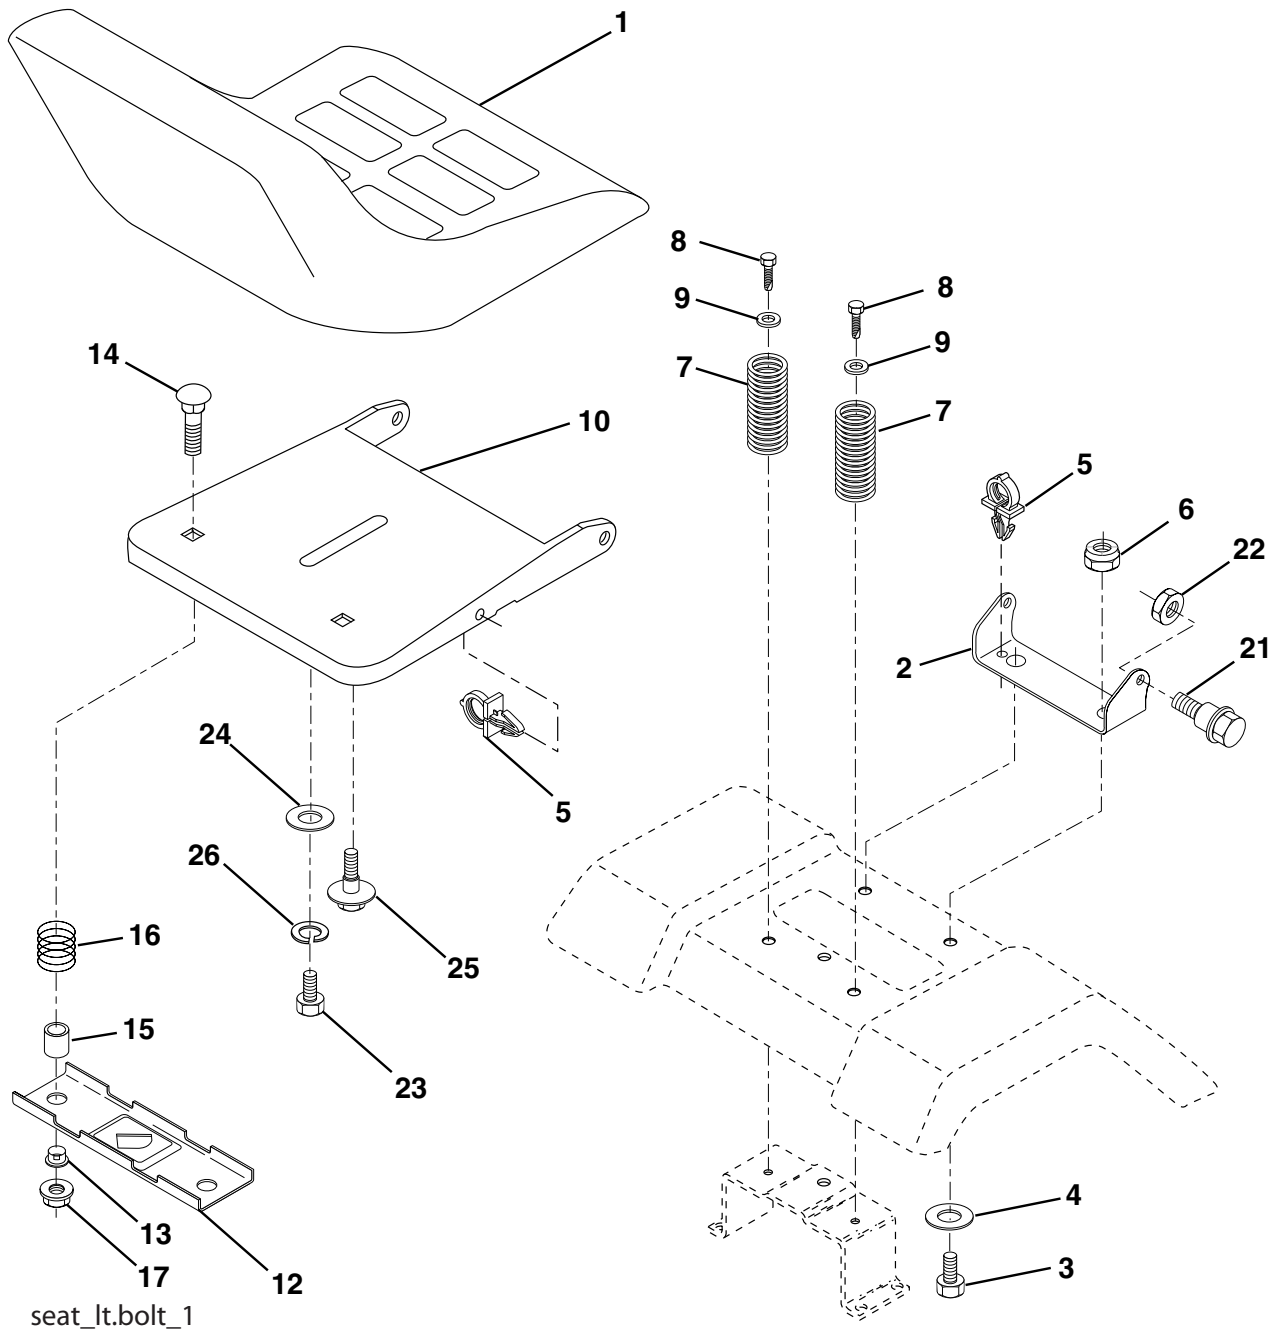

REPAIR PARTS

TRACTOR -- MODEL NUMBER PD15538LT (96012003801)

SEAT

seat_lt.bolt_1

KEY NO.	PART NO.	DESCRIPTION	KEY NO.	PART NO.	DESCRIPTION
1	175389	Seat	14	72050412	Bolt Rdhd Sht Nk 1/4 - 20 x 1 - 1/2
2	140551	Bracket Seat Pivot	15	134300	Spacer Split .28 x .96
3	71110616	Bolt Hex 3/8 - 16 x 1	16	121250X	Spring Cprsn
4	19131610	Washer 13/32 x 1 x 10 Ga.	17	123976X	Nut Lock 1/4 Lge Flg
5	145006	Clip Push-In Hinged	21	171852	Bolt Shoulder 5/16-18 unc-2A
6	73800600	Nut Lock Hex w/Ins 3/8 - 16	22	73800500	Nut Lock Hex w/Ins 5/16 - 18
7	124181X	Spring Seat Cprsn 2 250 Blk Zi	23	71110814	Bolt Hex
8	17000616	Screw 3/8-16 x 1.5	24	19171912	Washer 17/32 x 1-3/16 x 12 Ga.
9	19131614	Washer 13/32 x 1 x 14 Ga.	25	127018X	Bolt Shoulder 5/16-18 x .62
10	182493	Pan Pnt Seat (Blk)	26	10040800	Washer Lock Hvy Hlcl Spr 1/2
12	174648	Bracket Pnt Mounting Switch			
13	121248X	Bushing Snap Blk Nyl			

NOTE: All component dimensions given in U.S. inches
1 inch = 25.4 mm.