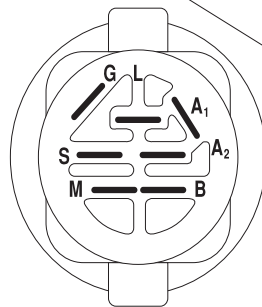

TRACTOR - MODEL NUMBER PO17542LT (96012010000), PRODUCT NO. 960 12 01-00 SCHEMATIC

SCH03

IGNITION SWITCH

POSITION	CIRCUIT "MAKE"
OFF	M+G+A1
RUN/OVERRIDE	B+A1
RUN	B+A1 L+A2
START	B + S + A1

NOTE
YOUR TRACTOR IS EQUIPPED WITH A SPECIAL ALTERNATOR SYSTEM. THE LIGHTS ARE NOT CONNECTED TO THE BATTERY, BUT HAVE THEIR OWN ELECTRICAL SOURCE. BECAUSE OF THIS, THE BRIGHTNESS OF THE LIGHTS WILL CHANGE WITH ENGINE SPEED. AT IDLE THE LIGHTS WILL DIM. AS THE ENGINE IS SPEEDED UP, THE LIGHTS WILL BECOME THEIR BRIGHTEST.

WIRING INSULATED CLIPS
NOTE: IF WIRING INSULATED CLIPS WERE REMOVED FOR SERVICING OF UNIT, THEY SHOULD BE RE-INSTALLED TO PROPERLY SECURE YOUR WIRING.