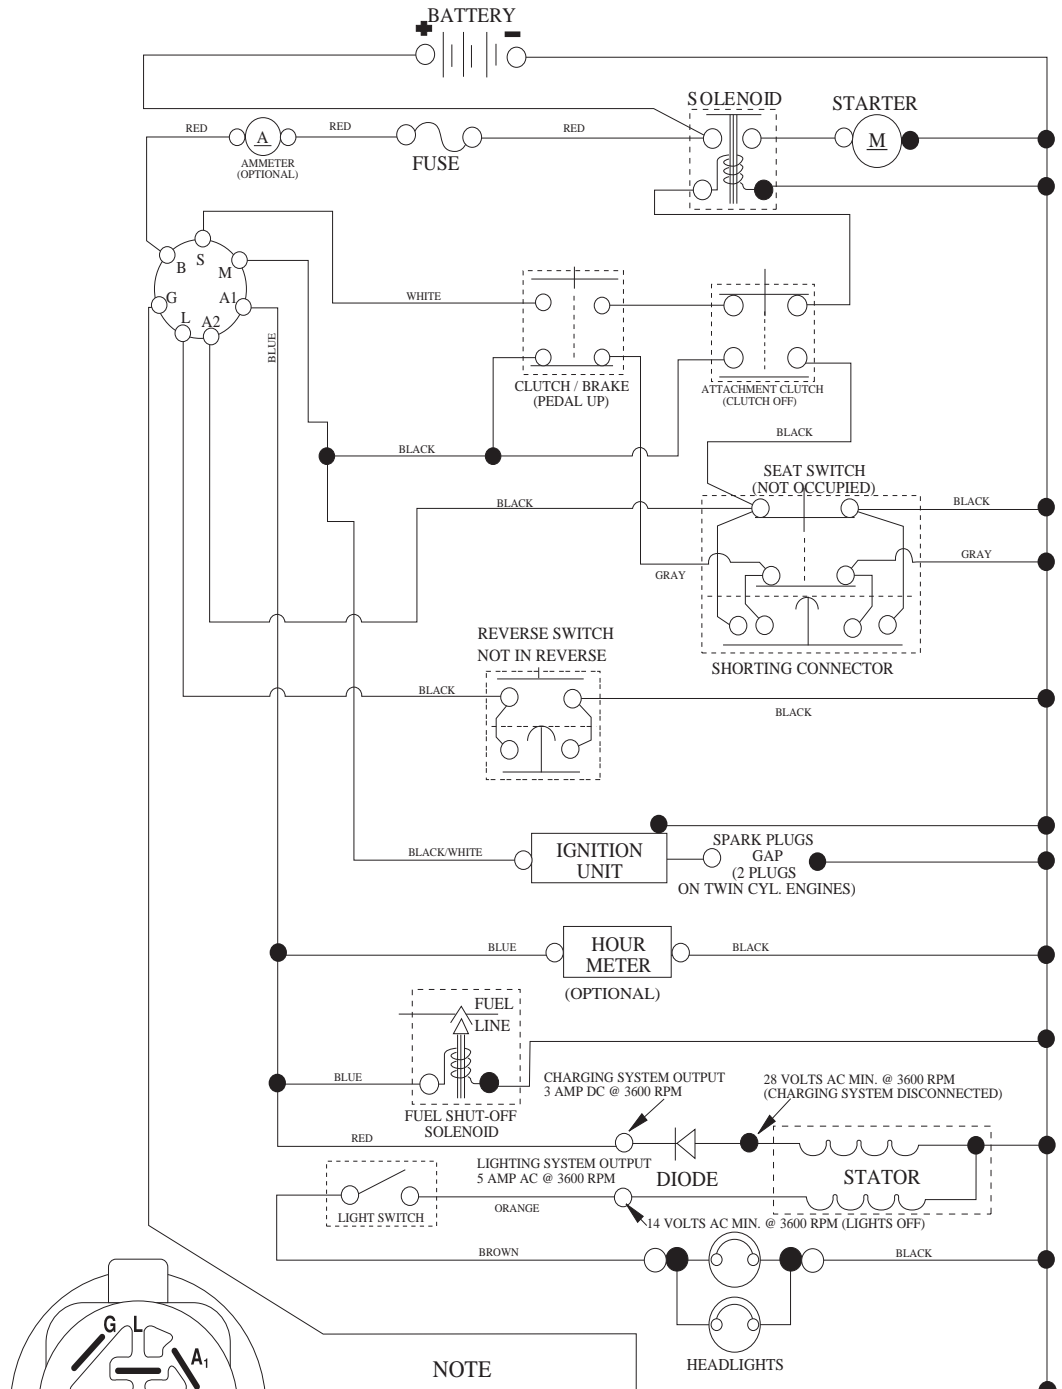

TRACTOR - MODEL NUMBER PO17542LT (96012010000), PRODUCT NO. 960 12 01-00 SCHEMATIC

SCH03

IGNITION SWITCH

POSITION	CIRCUIT "MAKE"
OFF	M+G+A1
RUN/OVERRIDE	B+A1
RUN	B+A1 L+A2
START	B + S + A1

NOTE
YOUR TRACTOR IS EQUIPPED WITH A SPECIAL ALTERNATOR SYSTEM. THE LIGHTS ARE NOT CONNECTED TO THE BATTERY, BUT HAVE THEIR OWN ELECTRICAL SOURCE. BECAUSE OF THIS, THE BRIGHTNESS OF THE LIGHTS WILL CHANGE WITH ENGINE SPEED. AT IDLE THE LIGHTS WILL DIM. AS THE ENGINE IS SPEEDED UP, THE LIGHTS WILL BECOME THEIR BRIGHTEST.

WIRING INSULATED CLIPS
NOTE: IF WIRING INSULATED CLIPS WERE REMOVED FOR SERVICING OF UNIT, THEY SHOULD BE RE-INSTALLED TO PROPERLY SECURE YOUR WIRING.