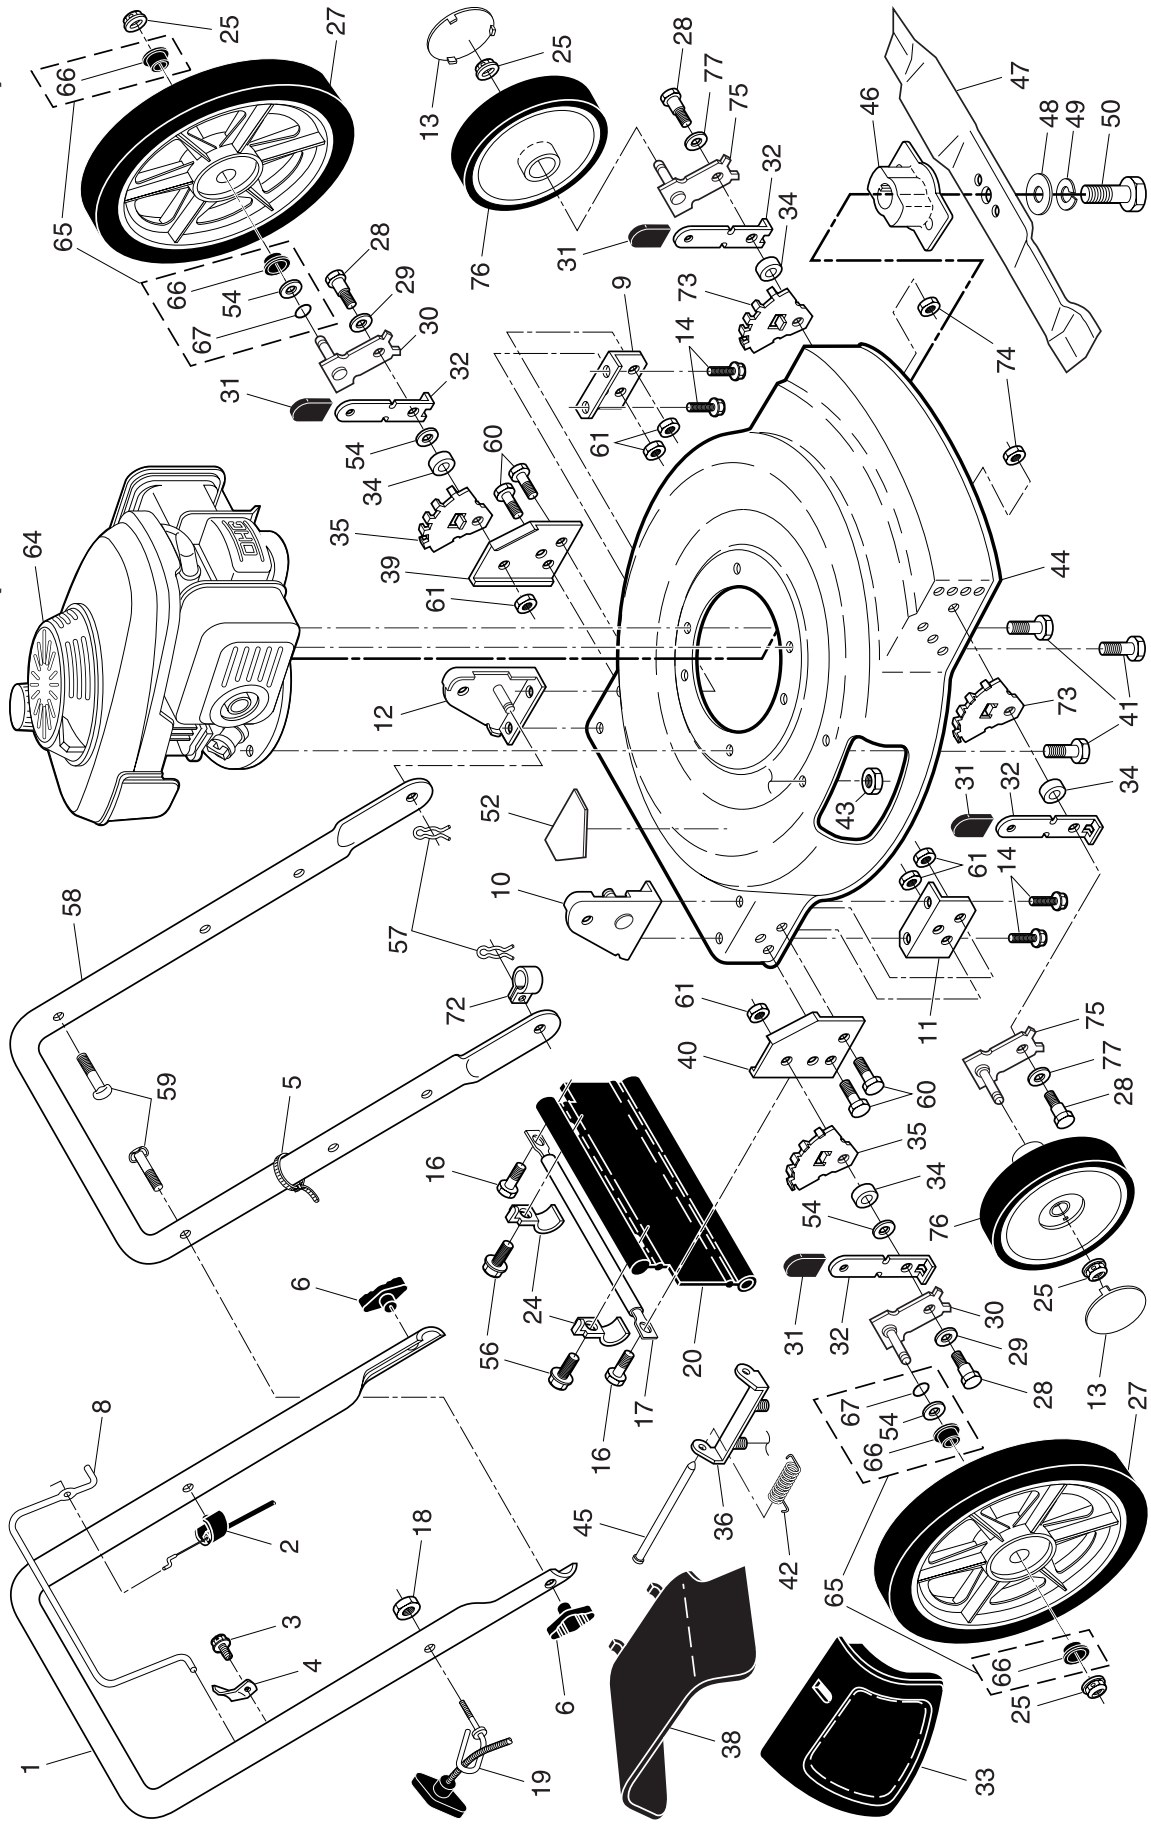

ROTARY LAWN MOWER -- MODEL NUMBER PR55N22SH (MFG. ID. NO. 96112000600)

ROTARY LAWN MOWER - - MODEL NUMBER PR55N22SH (MFG. ID. NO. 96112000600)

KEY NO.	PART NO.	DESCRIPTION	KEY NO.	PART NO.	DESCRIPTION
1	194180X479	Upper Handle	43	73800400	Nut, Hex 1/4-20
2	176556	Engine Zone Control Cable	44	190762	Kit, Mower Housing (Includes Key Number 52)
3	750634	Hex Washer Head Screw #10-24 x 1/2	45	147286	Hinge Rod
4	86899X004	Up-Stop Bracket	46	184590	Blade Adapter
5	66426	Wire Tie	47	192682	22" Blade
6	189713X428	Handle Knob	48	851074	Hardened Washer
8	194176X428	Control Bar	49	850263	Helical Lockwasher 3/8
9	153282X479	Support, Handle Bracket, LH	50	851084	Screw, Hex Head 3/8-24 x 1-3/8 Grade 8
10	170345X479	Handle Bracket, RH	52	107339X	Danger Decal
11	153350X479	Support, Handle Bracket, RH	54	88348	Washer, Flat 3/8
12	170346X479	Handle Bracket, LH	56	750097	Screw, Tapping #10-24 x 3/4
13	77400	Hubcap	57	51793	Hairpin Cotter
14	149741	Screw 5/16-18 x 3/4	58	151721X479	Lower Handle
16	54583	Screw	59	191574	Handle Bolt 5/16-18
17	165175X479	Rod, Support	60	74760612	Bolt 3/8-16 x 3/4
18	132004	Locknut, Hex 1/4-20	61	751592	Locknut 3/8-16
19	179585	Rope Guide	64	- - -	Engine, Honda, Model Number GCV160 (For engine service and replacement parts, call Honda at 1-800-426-7701)
20	189008	Rear Skirt	65	193498	Kit, Bushing, High Wheel
24	87584X004	Retaining Bracket, Rear Skirt	66	193028X428	Bushing, Nylon, Black
25	83923	Locknut 3/8-16	67	188152	O-Ring
27	195630	Wheel & Tire Assembly, Rear, 14 x 2	72	192770	Clip, Cable
28	142748	Shoulder Bolt	73	700325X007	Bracket, Wheel Adjusting, Front
29	61651	Washer, Spring	74	751592	Nut, Hex
30	180413X004	Axle Arm Assembly, Rear	75	145935X004	Axle Arm Assembly, Front
31	170143	Selector Knob	76	194855	Wheel & Tire Assembly, Front, 8 x 2
32	700331X004	Selector Spring	77	62335	Washer, Belleville 1/2
33	151889	Mulcher Door	- -	162300	Warning Decal (not shown)
34	146630	Spacer	- -	193732	Operator's Manual, English
35	700325X007	Bracket, Wheel Adjusting, Rear	- -	193734	Operator's Manual, French
36	154132	Bracket, Mulcher Door	- -	194583	Repair Parts Manual, English / French
38	176509	Discharge Deflector	NOTE: All component dimensions given in U.S. inches. 1 inch = 25.4 mm		
39	700168X479	Bracket, Support, LH			
40	700166X479	Bracket, Support, RH			
41	150406	Hex Head Thread Rolling Screw 3/8-16 x 1			
42	152124	Torsion Spring			