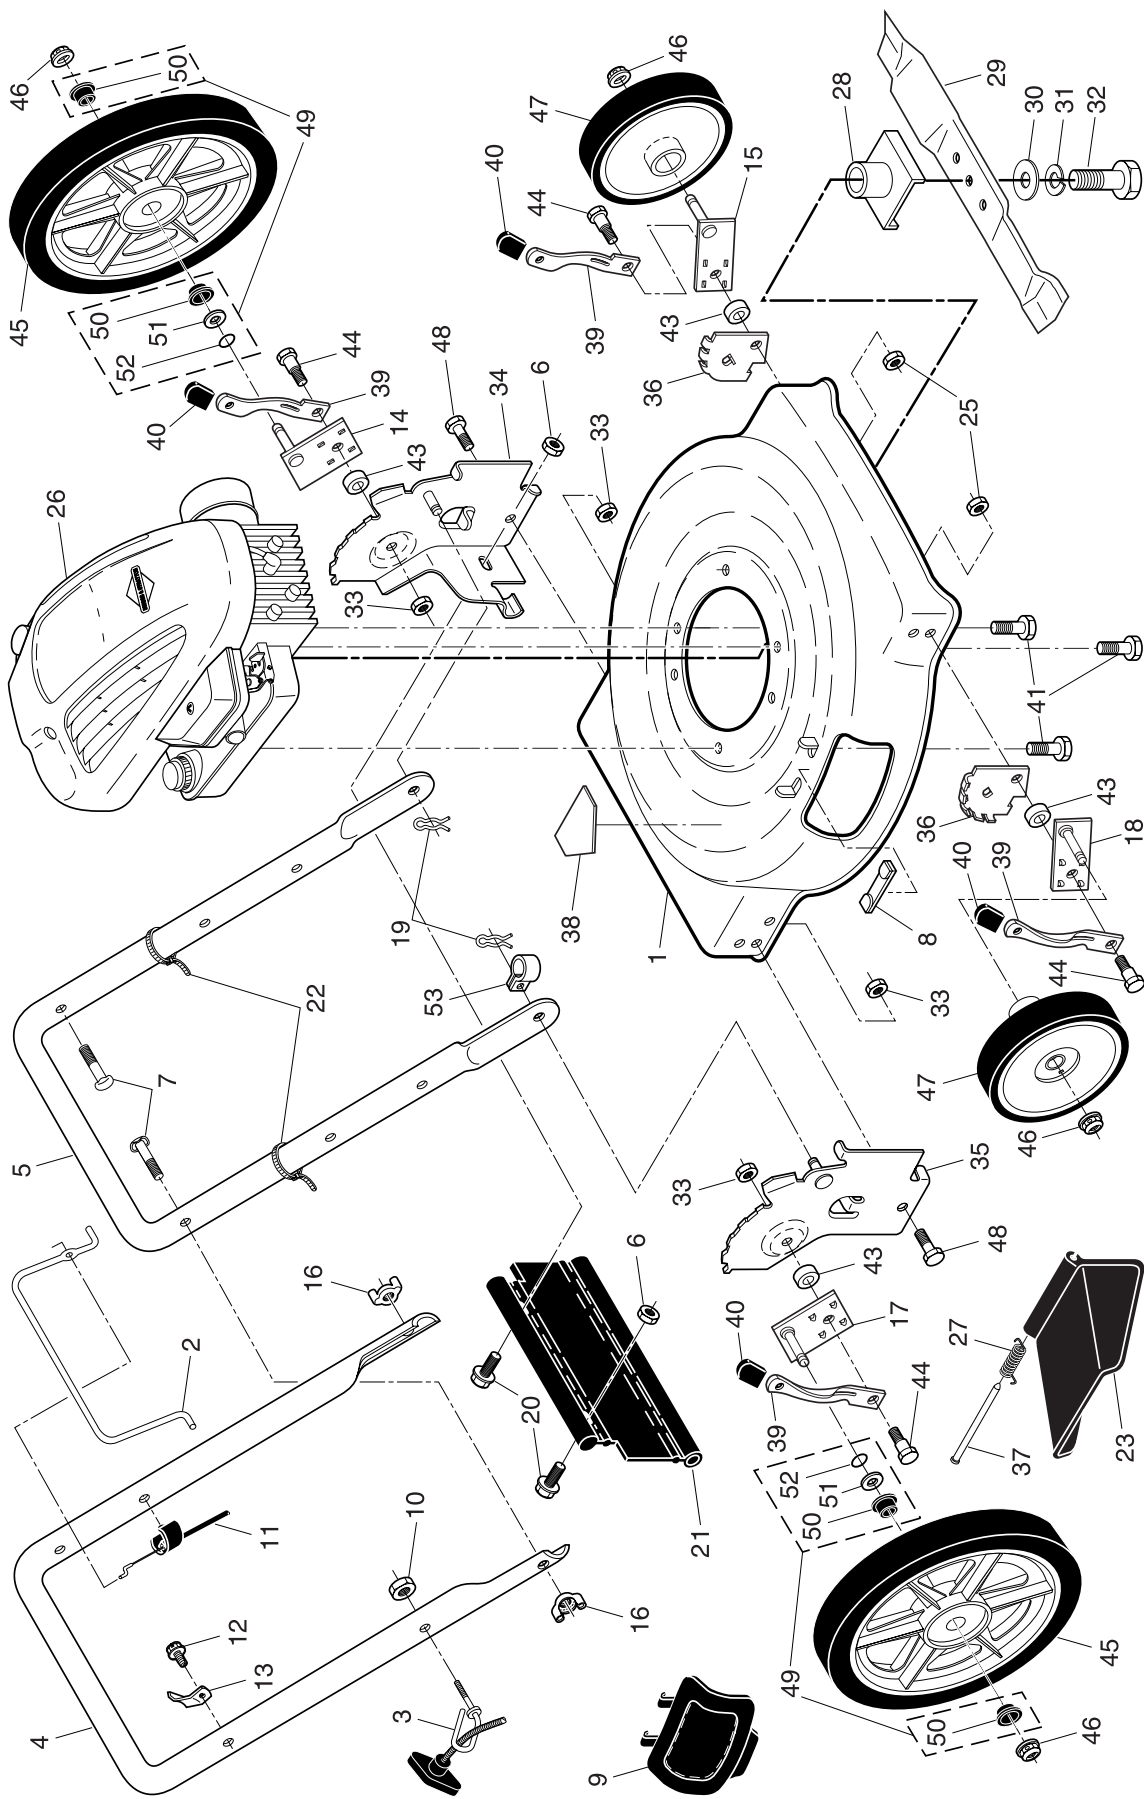

ROTARY LAWN MOWER -- MODEL NUMBER SO45N22SH (MFG. ID. NUMBER 96112001200)

ROTARY LAWN MOWER - - MODEL NUMBER SO45N22SH (MFG. ID. NUMBER 96112001200)

KEY NO.	PART NO.	DESCRIPTION	KEY NO.	PART NO.	DESCRIPTION
1	165865	Kit, Mower Housing (Includes Key Number 38)	31	850263	Helical Lockwasher 3/8
2	194177X428	Control Bar	32	851084	Screw, Hex Head, Grade 8, 3/8-24 x 1-3/8
3	179585	Rope Guide	33	73800500	Locknut, Hex 5/16-18
4	194179X479	Upper Handle	34	170373X479	Wheel Bracket Support, LH
5	169708X479	Lower Handle	35	170374X479	Wheel Bracket Support, RH
6	73800400	Locknut, Hex 1/4-20	36	160835X007	Wheel Bracket Adjuster
7	191574	Handle Bolt 5/16-18	37	160833	Hinge Rod
8	161622	Clip, Closeout	38	141846	Danger Decal
9	160830	Mulcher Plate	39	168360X004	Selector Spring
10	132004	Nut, Hex 1/4-20	40	87877	Selector Knob
11	183281	Engine Zone Control Cable	41	150406	Hex Head Thread Rolling Screw 3/8-16 x 1
12	750634	Hex Washer Head Screw #10-24 x 1/2	43	183901	Spacer
13	86899X004	Up-Stop Bracket	44	160828	Shoulder Bolt
14	180409X004	Axle Arm Assembly, Rear, LH	45	188808	Wheel & Tire Assembly, Rear
15	186577X004	Axle Arm Assembly, Front, LH	46	83923	Locknut, Hex 3/16-18
16	128638	Wing Nut, Steel	47	800220	Wheel Assembly, Front
17	180410X004	Axle Arm Assembly, Rear, RH	48	74760514	Hex Head Bolt 5/16-18
18	186578X004	Axle Arm Assembly, Front, RH	49	193498	Kit, Bushing, High Wheel
19	51793	Hairpin Cotter	50	193028X428	Bushing, Nylon, Black
20	74760412	Screw	51	88348	Washer, Flat 3/8
21	189008	Rear Skirt	52	188152	O-Ring
22	66426	Wire Tie	53	192770	Clip, Cable
23	160831	Discharge Guard	--	161058	Warning Decal (not shown)
25	166785	Nut, Hex	--	193732	Operator's Manual, English
26	---	Engine, Briggs & Stratton, Model Number 10L902 (For engine service and replacement parts, call Briggs & Stratton at 1-800-233-3723)	--	193735	Operator's Manual, Spanish
		Torsion Spring	--	195596	Repair Parts Manual
27	193436	Blade Adapter	Available accessories not included with lawn mower:		
28	851514	22" Blade	--	GCK3300	Grass Catcher
29	141114	Hardened Washer	NOTE: All component dimensions given in U.S. inches. 1 inch = 25.4 mm		
30	851074				