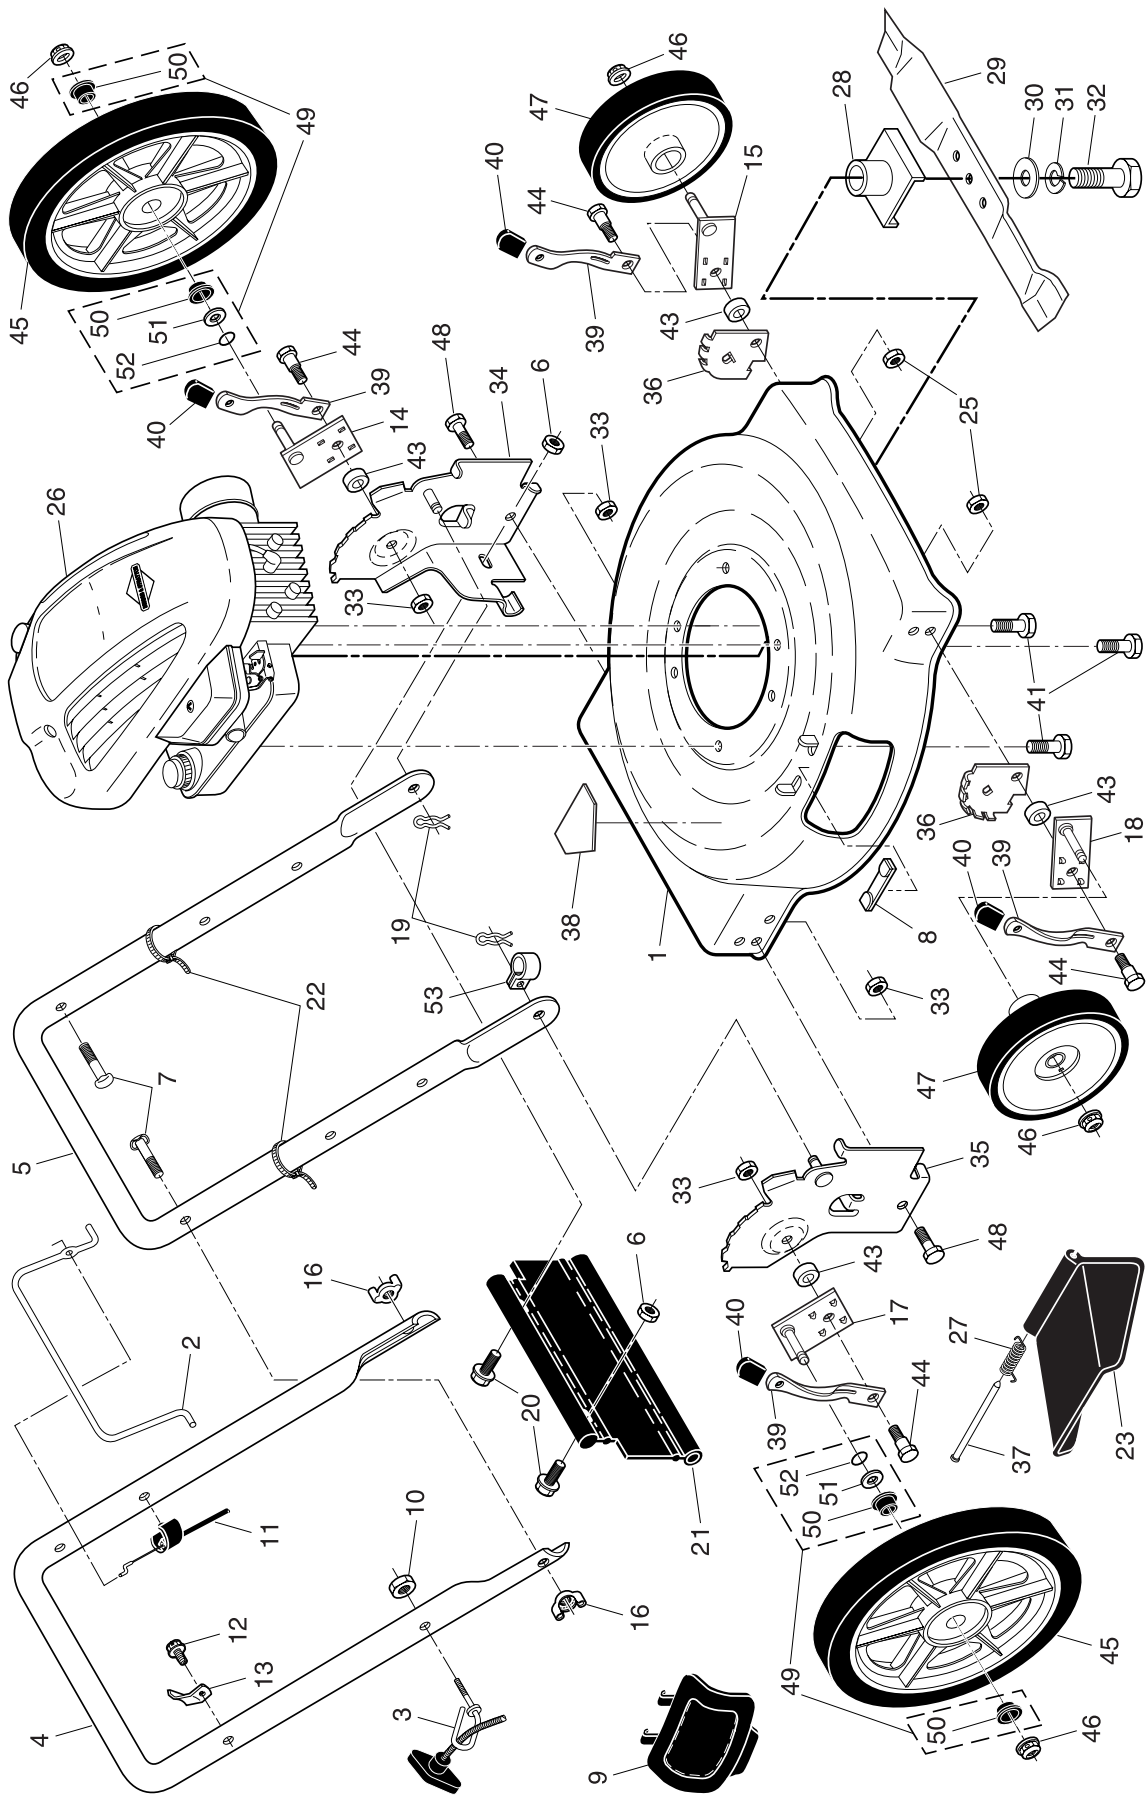

# ROTARY LAWN MOWER - - MODEL NUMBER SO45N22SH (MFG. ID. NUMBER 96112001200)

KEY NO.	PART NO.	DESCRIPTION	KEY NO.	PART NO.	DESCRIPTION
1	165865	Kit, Mower Housing (Includes Key Number 38)	31	850263	Helical Lockwasher 3/8
2	194177X428	Control Bar	32	851084	Screw, Hex Head, Grade 8, 3/8-24 x 1-3/8
3	179585	Rope Guide	33	73800500	Locknut, Hex 5/16-18
4	194179X479	Upper Handle	34	170373X479	Wheel Bracket Support, LH
5	169708X479	Lower Handle	35	170374X479	Wheel Bracket Support, RH
6	73800400	Locknut, Hex 1/4-20	36	160835X007	Wheel Bracket Adjuster
7	191574	Handle Bolt 5/16-18	37	160833	Hinge Rod
8	161622	Clip, Closeout	38	141846	Danger Decal
9	160830	Mulcher Plate	39	168360X004	Selector Spring
10	132004	Nut, Hex 1/4-20	40	87877	Selector Knob
11	183281	Engine Zone Control Cable	41	150406	Hex Head Thread Rolling Screw 3/8-16 x 1
12	750634	Hex Washer Head Screw #10-24 x 1/2	43	183901	Spacer
13	86899X004	Up-Stop Bracket	44	160828	Shoulder Bolt
14	180409X004	Axle Arm Assembly, Rear, LH	45	188808	Wheel & Tire Assembly, Rear
15	186577X004	Axle Arm Assembly, Front, LH	46	83923	Locknut, Hex 3/16-18
16	128638	Wing Nut, Steel	47	800220	Wheel Assembly, Front
17	180410X004	Axle Arm Assembly, Rear, RH	48	74760514	Hex Head Bolt 5/16-18
18	186578X004	Axle Arm Assembly, Front, RH	49	193498	Kit, Bushing, High Wheel
19	51793	Hairpin Cotter	50	193028X428	Bushing, Nylon, Black
20	74760412	Screw	51	88348	Washer, Flat 3/8
21	189008	Rear Skirt	52	188152	O-Ring
22	66426	Wire Tie	53	192770	Clip, Cable
23	160831	Discharge Guard	--	161058	Warning Decal (not shown)
25	166785	Nut, Hex	--	193732	Operator's Manual, English
26	---	Engine, Briggs & Stratton, Model Number 10L902 (For engine service and replacement parts, call Briggs & Stratton at 1-800-233-3723)	--	193735	Operator's Manual, Spanish
		Torsion Spring	--	195596	Repair Parts Manual
27	193436	Blade Adapter	Available accessories not included with lawn mower:		
28	851514	22" Blade	--	GCK3300	Grass Catcher
29	141114	Hardened Washer	<b>NOTE:</b> All component dimensions given in U.S. inches. 1 inch = 25.4 mm		
30	851074				