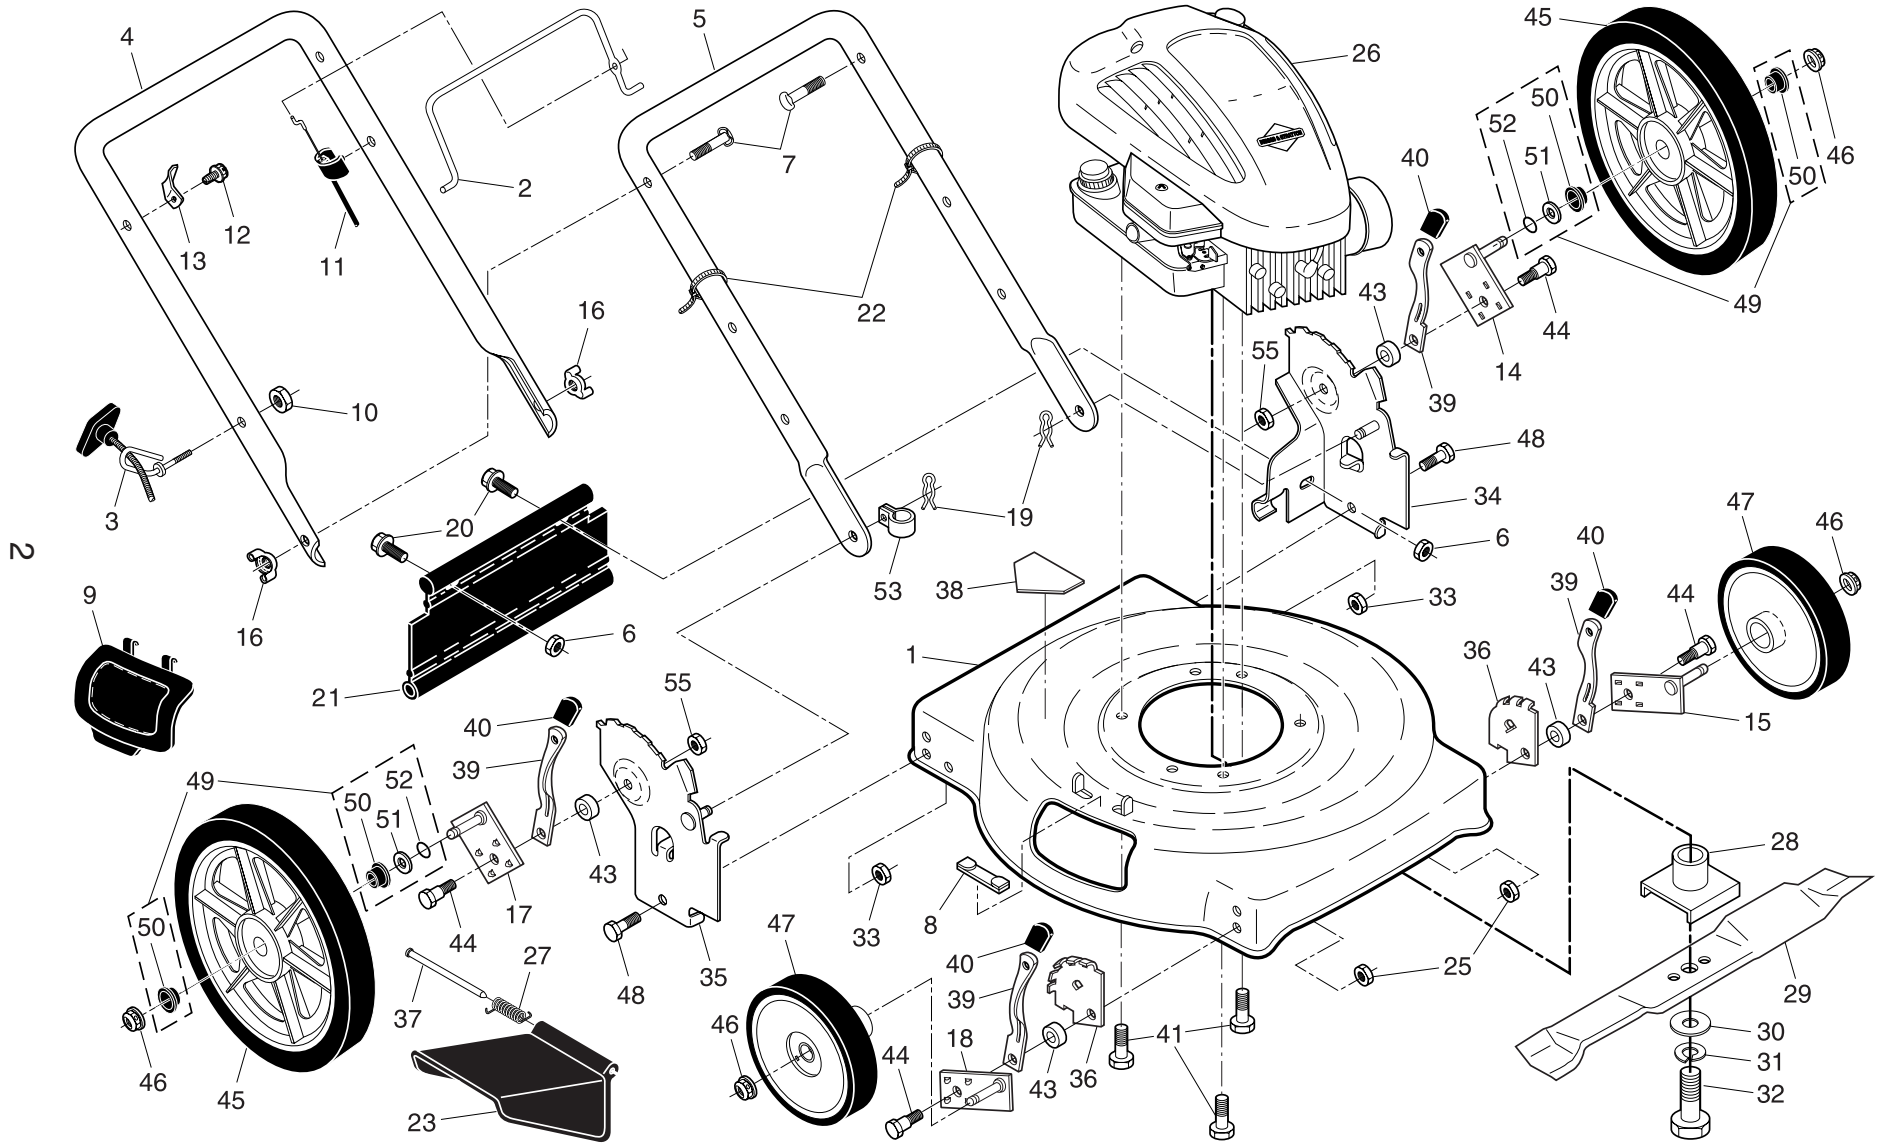

ROTARY LAWN MOWER - - CATALOG NUMBER PO45N22SH (MFG. ID. NO. 96112001400)

ROTARY LAWN MOWER - - CATALOG NUMBER **PO45N22SH** (MFG. ID. NO. 96112001400)

	KEY NO.	PART NO.	DESCRIPTION	KEY NO.	PART NO.	DESCRIPTION
	1	165187	Lawn Mower Housing (Includes Key Number 38)	30	851074	Hardened Washer
	2	194177X428	Control Bar	31	850263	Helical Lockwasher 3/8
	3	179585	Rope Guide	32	851084	Screw, Hex Head, Grade 8, 3/8-24 x 1-3/8
	4	194179X479	Upper Handle	33	73800500	Nut, Hex, Nylock 5/16-18
	5	169708X479	Lower Handle	34	170373X479	Wheel Bracket Support, LH
	6	73800400	Locknut, Hex 1/4-20	35	170374X479	Wheel Bracket Support, RH
	7	191574	Handle Bolt 5/16-18	36	160835X007	Wheel Bracket Adjuster
	8	161622	Clip, Closeout	37	160833	Hinge Rod
	9	160830	Mulcher Plate	38	107339X	Danger Decal
	10	132004	Nut, Hex 1/4-20	39	168360X004	Selector Spring
	11	158152	Engine Zone Control Cable	40	87877	Selector Knob
	12	750634	Hex Washer Head Screw #10-24 x 1/2	41	150406	Screw, Hex Head, Threaded, Rolled 3/8-16 x 1
	13	86899X004	Up-Stop Bracket	43	183901	Spacer
ω	14	180409X004	Axle Arm Assembly, Rear, LH	44	160828	Shoulder Bolt 5/16-18
	15	186577X004	Axle Arm Assembly, Front, LH	45	190013	Wheel & Tire Assembly, Rear, 14"
	16	128638	Wing Nut, Steel	46	83923	Nut, Hex, Flangelock 3/8-16
	17	180410X004	Axle Arm Assembly, Rear, RH	47	146247	Wheel & Tire Assembly, Front, 8"
	18	186578X004	Axle Arm Assembly, Front, RH	48	74760514	Bolt, Hex Head 5/16-18
	19	51793	Hairpin Cotter	49	193498	Kit, Bushing, High Wheel
	20	74760412	Screw, Hex Cap Head 1/4-20	50	193028X428	Bushing, Nylon, Black
	21	189008	Rear Deflector	51	88348	Washer, Flat 3/8
	22	66426	Wire Tie	52	188152	O-Ring
	23	160831	Discharge Guard	53	192770	Clip, Cable
	25	166785	Nut, Hex, Flangelock 5/16-18	55	751153	Nut, Hex
	26	---	Engine, Briggs & Stratton, Model Number 10L902 (For engine service and replacement parts, call Briggs & Stratton at 1-800-233-3723)	--	162300	Warning Decal (not shown)
	27	193436	Torsion Spring	--	193732	Operator's Manual, English
	28	851514	Blade Adapter	--	193734	Operator's Manual, French
	29	141114	22" Blade	--	195035	Repair Parts Manual, English / French

NOTE: All component dimensions given in U.S. inches.
1 inch = 25.4 mm

IMPORTANT: Use only Original Equipment Manufacturer (O.E.M.) replacement parts. Failure to do so could be hazardous, damage your lawn mower and void your warranty.