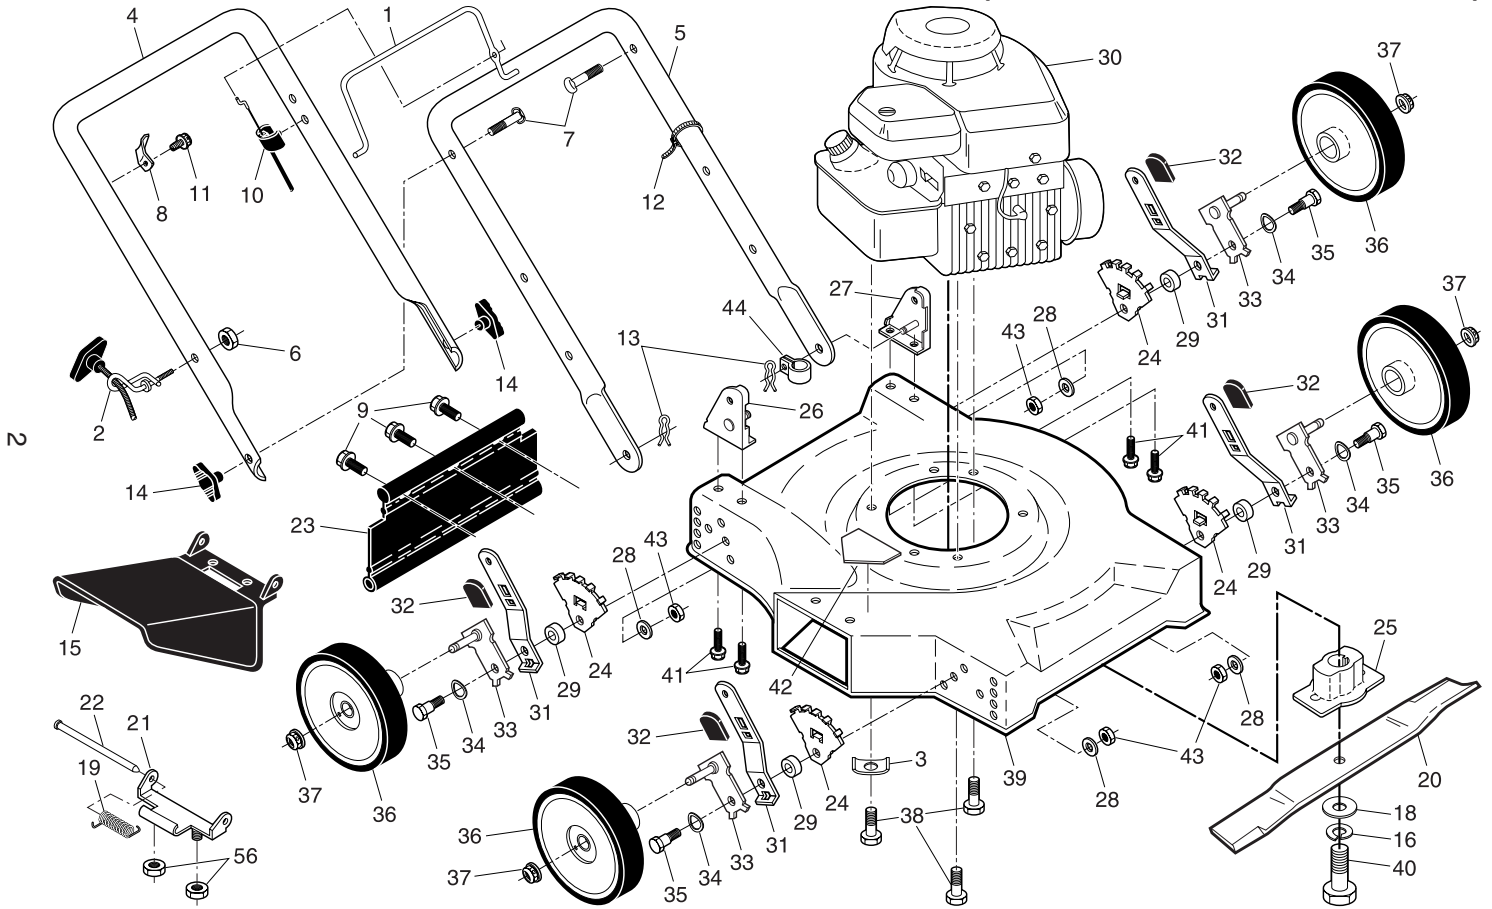

## ROTARY LAWN MOWER - - MODEL NUMBER PO450N20S (MFG. ID. NUMBER 96112007001)

KEY NO.	PART NO.	DESCRIPTION	KEY NO.	PART NO.	DESCRIPTION
1	194176X428	Control Bar	27	170346X479	Handle Bracket Assembly, LH
2	194788	Rope Guide	28	61537	Washer, Flat
3	851201X004	Engine Washer	29	401629	Spacer
4	194180X479	Upper Handle	30	---	Engine, Briggs & Stratton, Model Number 09T502-1261-B1 (For engine service and replacement parts, call Briggs & Stratton at 1-800-233-3723)
5	151590X479	Lower Handle	31	401621X004	Selector Spring
6	132004	Nut, Hex	32	87877	Selector Knob
7	191574	Handle Bolt 5/16-18 x 1-3/4	33	401179X004	Axle Arm Assembly
8	86899X004	Up-Stop Bracket	34	401630	Belleville Washer
9	189241	Hex Washer Head Screw #10-24 x 1/2	35	401638	Shoulder Bolt
10	162778	Engine Zone Control Cable	36	<b>193850X460</b>	Wheel and Tire Assembly
11	750634	Screw	37	409148	Nut, Hex
12	66426	Wire Tie	38	150406	Hex Head Thread Rolling Screw 3/8-16 x 1-1/8
13	51793	Hairpin Cotter	39	414784	Lawn Mower Housing
14	189713X428	Knob, Handle	40	851084	Hex Head Screw 3/8-24 x 1-3/8 Grade 8
15	412277X428	Discharge Guard	41	149741	Thread Cutting Screw 5/16-18 x 3/4
16	850263	Helical Lock Washer 3/8	42	404763	Danger Decal
18	851074	Hardened Washer	43	73930500	Locknut, Hex 5/16-18
19	411832	Torsion Spring	44	197991	Clip, Cable
20	145106	Blade, 20"	56	73800400	Locknut, Hex 1/4-20
21	88602	Hinge Deflector	--	404764	Warning Decal (not shown)
22	150215	Hinge Rod	--	193732	Operator's Manual, English
23	189240	Rear Deflector	--	193734	Operator's Manual, French
24	407494X005	Wheel Adjusting Bracket	--	<b>428142</b>	Repair Parts Manual, English
25	850977	Blade Adapter			
26	170345X479	Handle Bracket Assembly, RH			

**NOTE:** All component dimensions given in U.S. inches. 1 inch = 25.4 mm. **IMPORTANT:** Use only Original Equipment Manufacturer (O.E.M.) replacement parts. Failure to do so could be hazardous, damage your lawn mower and void your warranty.