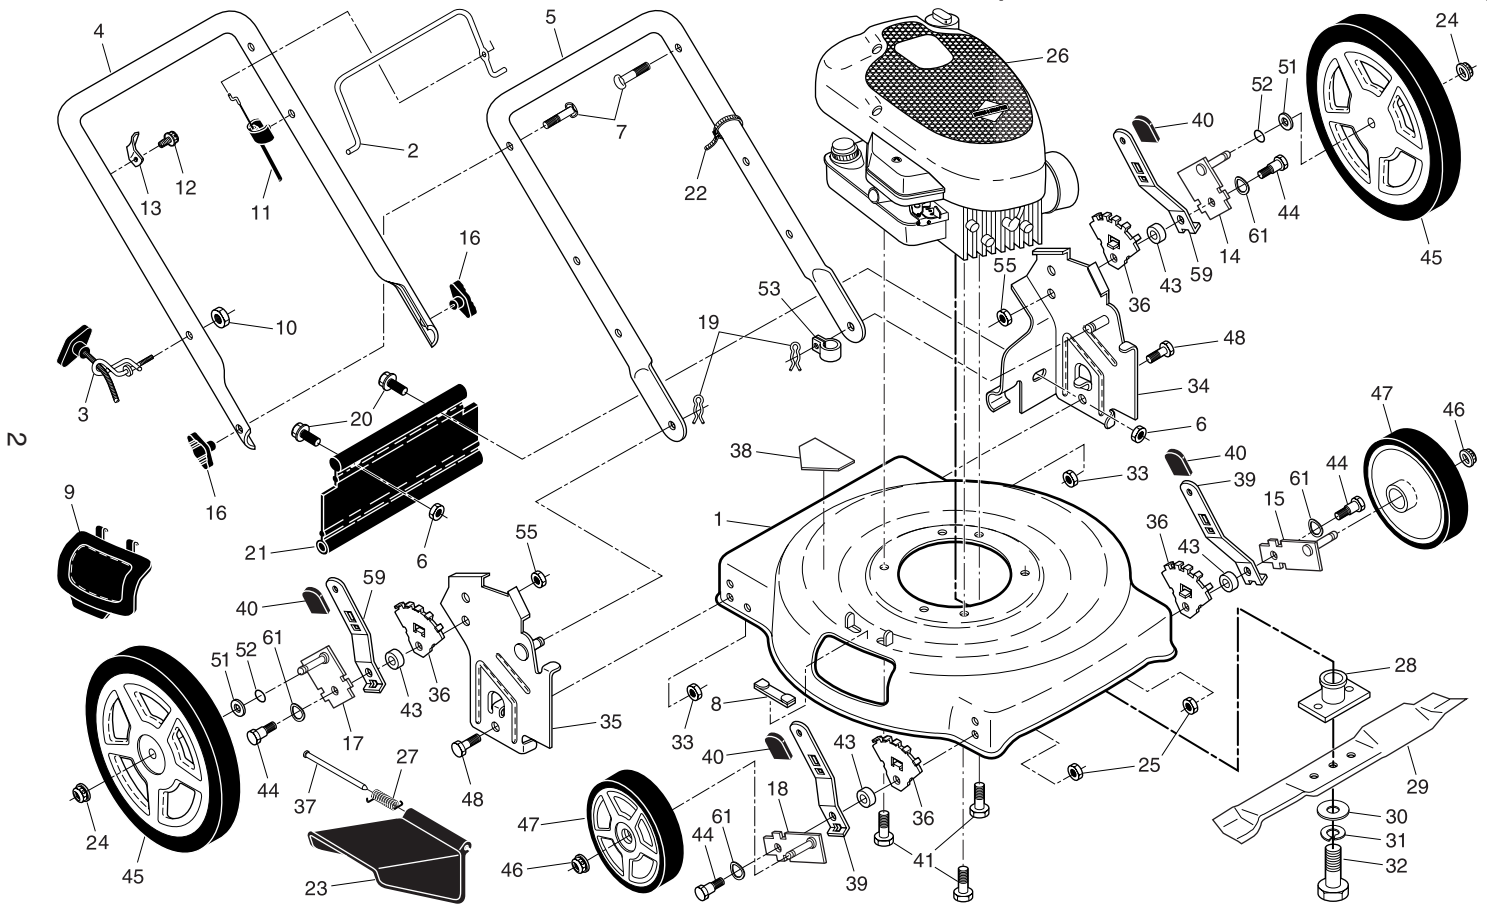

ROTARY LAWN MOWER - - MODEL NUMBER PO550N22SH (MFG. ID. NUMBER 96112008000)

ROTARY LAWN MOWER - - MODEL NUMBER PO550N22SH (MFG. ID. NUMBER 96112008000)

KEY NO.	PART NO.	DESCRIPTION	KEY NO.	PART NO.	DESCRIPTION
1	165187	Lawn Mower Housing (Includes Key Number 38)	28	193825	Blade Adapter
2	194177X428	Control Bar	29	406713	22" Blade
3	194788	Rope Guide	30	851074	Hardened Washer
4	194179X479	Upper Handle	31	850263	Helical Lockwasher 3/8
5	169708X479	Lower Handle	32	851084	Screw, Hex Head, Grade 8, 3/8-24 x 1-3/8
6	73800400	Locknut, Hex 1/4-20	33	73800500	Nut, Hex, Nylock 5/16-18
7	191574	Handle Bolt 5/16-18	34	193083X479	Wheel Bracket Support, LH
8	161622	Clip, Closeout	35	193082X479	Wheel Bracket Support, RH
9	160830	Mulcher Plate	36	407494X005	Wheel Bracket Adjuster
10	132004	Nut, Hex 1/4-20	37	160833	Hinge Rod
11	183281	Engine Zone Control Cable	38	404763	Danger Decal
12	750634	Hex Washer Head Screw #10-24 x 1/2	39	401621X004	Selector Spring, Front
13	86899X004	Up-Stop Bracket	40	87877	Selector Knob
14	401176X004	Axle Arm Assembly, Rear, LH	41	150406	Screw, Hex Head, Threaded, Rolled 3/8-16 x 1
15	401174X004	Axle Arm Assembly, Front, LH	43	401629	Spacer
16	189713X428	Handle Knob	44	401638	Shoulder Bolt 5/16-18
17	401177X004	Axle Arm Assembly, Rear, RH	45	193926X427	Wheel & Tire Assembly, Rear, 12"
18	401175X004	Axle Arm Assembly, Front, RH	46	409148	Nut, Hex, Flangelock 3/8-16
19	51793	Hairpin Cotter	47	193931X427	Wheel & Tire Assembly, Front, 7"
20	74760412	Screw, Hex Cap Head 1/4-20	48	74760514	Bolt, Hex Head 5/16-18
21	413160	Rear Deflector	51	88348	Washer, Flat 3/8
22	66426	Wire Tie	52	197480	O-Ring
23	160831	Discharge Guard	53	197991	Clip, Cable
24	409149	Nut, Hex, Flangelock 3/8-16	55	751153	Nut, Hex
25	166785	Nut, Hex, Flangelock 5/16-18	59	401624X004	Selector Spring, Rear
26	---	Engine, Briggs & Stratton, Model Number 10T802-1327-1B (For engine service and replacement parts, call Briggs & Stratton at 1-800-233-3723)	61	401630	Washer, Curved, Cylindrical
27	408585	Torsion Spring	--	404764	Warning Decal (not shown)
			--	193732	Operator's Manual, English
			--	193734	Operator's Manual, French
			--	426104	Repair Parts Manual

NOTE: All component dimensions given in U.S. inches. 1 inch = 25.4 mm. **IMPORTANT:** Use only Original Equipment Manufacturer (O.E.M.) replacement parts. Failure to do so could be hazardous, damage your lawn mower and void your warranty.