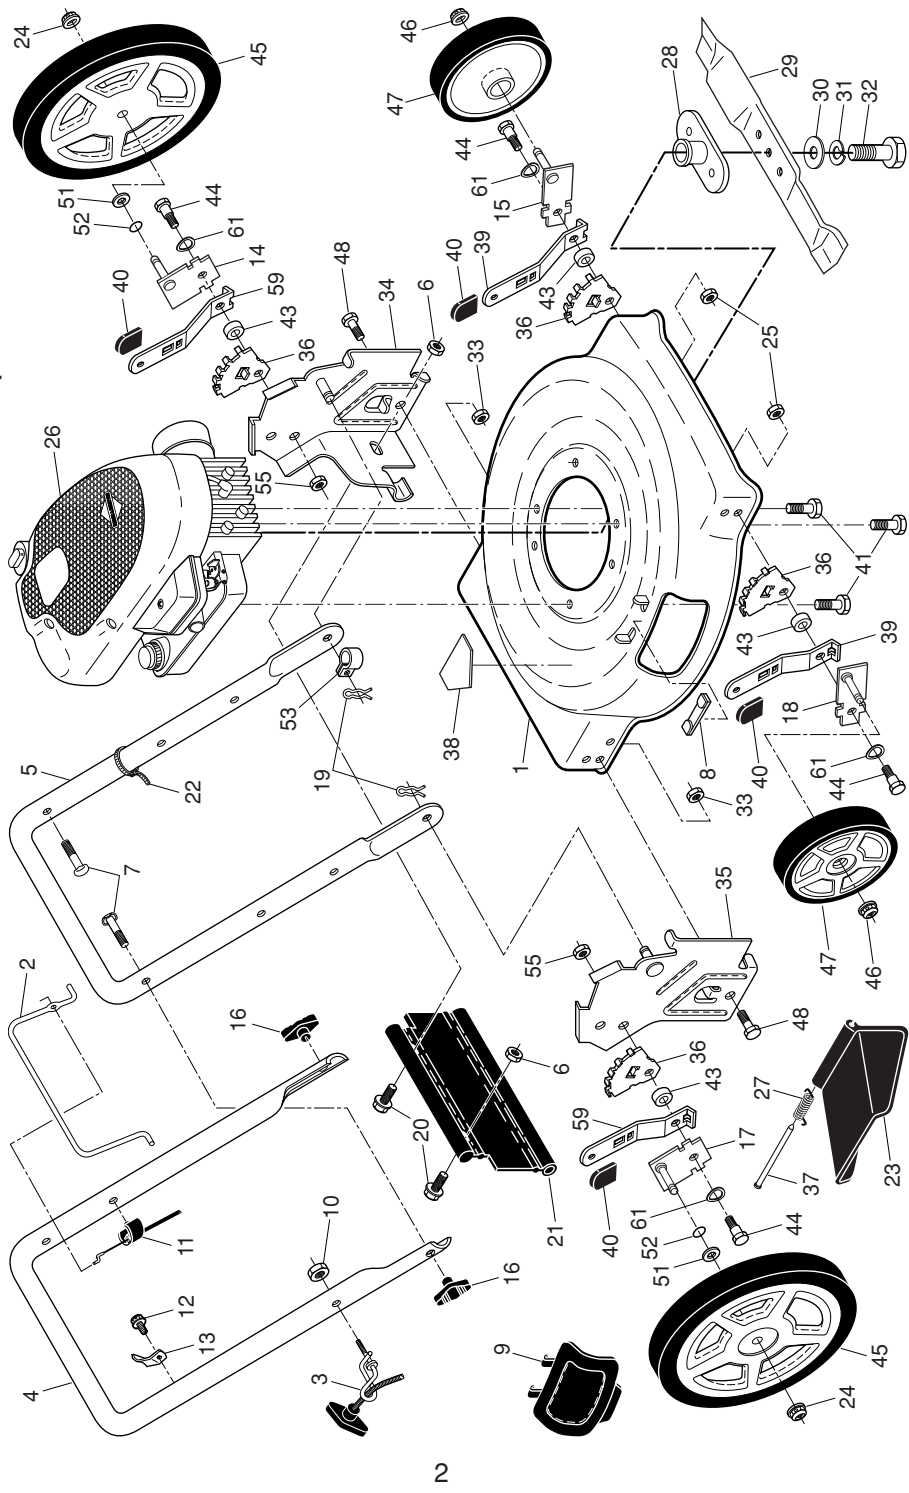

POULAN PRO ROTARY LAWN MOWER - MODEL NO. PR500N22SH (MFG. ID. NO. 96112012100)

POULAN PRO ROTARY LAWN MOWER - MODEL NO. PR500N22SH (MFG. ID. NO. 96112012100)

KEY NO.	PART NO.	DESCRIPTION
1	532 17 42-66	Lawn Mower Housing (Includes Key Number 38)
2	532 44 73-65	Control Bar
3	532 19 47-88	Rope Guide
4	532 19 60-26	Upper Handle
5	532 43 45-14	Lower Handle
6	873 80 04-00	Locknut, Hex 1/4-20
7	532 19 15-74	Handle Bolt 5/16-18
8	532 16 16-22	Clip, Closeout
9	532 16 08-30	Mulcher Plate
10	532 13 20-04	Nut, Hex 1/4-20
11	532 18 32-81	Engine Zone Control Cable
12	532 17 88-48	Hex Washer Head Screw #10-16 x 5/8
13	532 43 00-34	Up-Stop Bracket
14	532 41 06-00	Axle Arm Assembly, Rear, LH
15	532 40 66-89	Axle Arm Assembly, Front, LH
16	532 19 19-38	Handle Knob
17	532 41 06-01	Axle Arm Assembly, Rear, RH
18	532 40 66-90	Axle Arm Assembly, Front, RH
19	532 05 17-93	Hairpin Cotter
20	874 76 04-12	Screw, Hex Cap Head 1/4-20
21	532 41 31-60	Rear Deflector
22	532 06 64-26	Wire Tie
23	532 16 08-31	Discharge Guard
24	532 40 91-49	Nut, Hex, Flangelock 3/8-16
25	532 42 65-89	Nut, Hex, Flangelock 5/16-18
26	---	Engine, Briggs & Stratton, Model Number 10T502-1022-B1 (For engine service and replacement parts, call Briggs & Stratton at 1-800-233-3723)
27	532 40 85-85	Torsion Spring

NOTE: All component dimensions given in U.S. inches. 1 inch = 25.4 mm. **IMPORTANT:** Use only Original Equipment Manufacturer (O.E.M.) replacement parts. Failure to do so could be hazardous, damage your lawn mower and void your warranty.