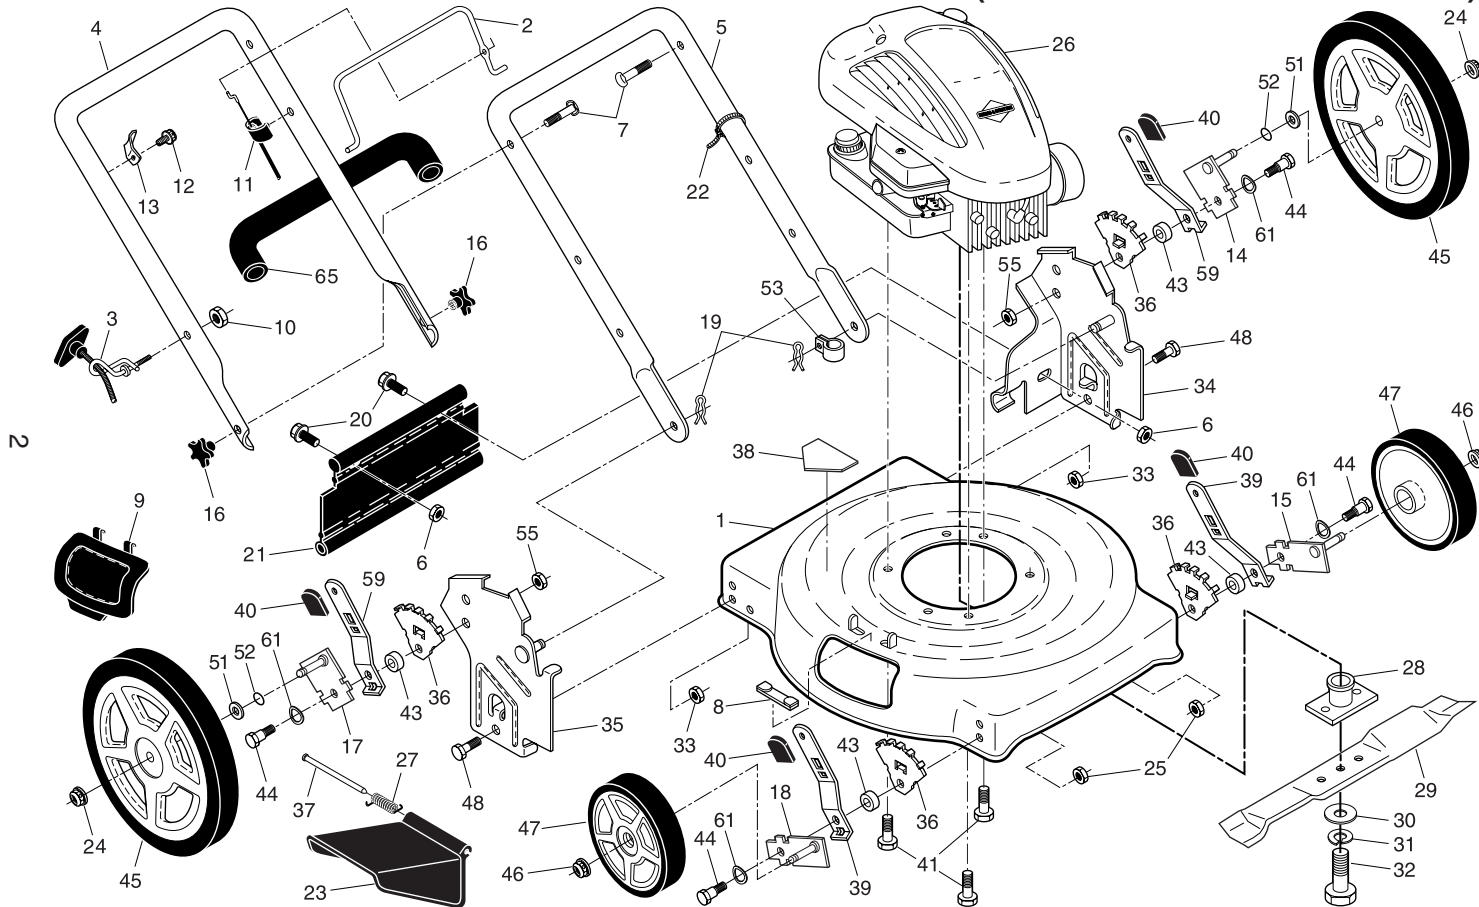

## ROTARY LAWN MOWER - - MODEL NUMBER 961140016 (MFG. ID. NUMBER 96114001600)

**NOTE:** All component dimensions given in U.S. inches. 1 inch = 25.4 mm.

**IMPORTANT:** Use only Original Equipment Manufacturer (O.E.M.) replacement parts. Failure to do so could be hazardous, damage your lawn mower and void your warranty.