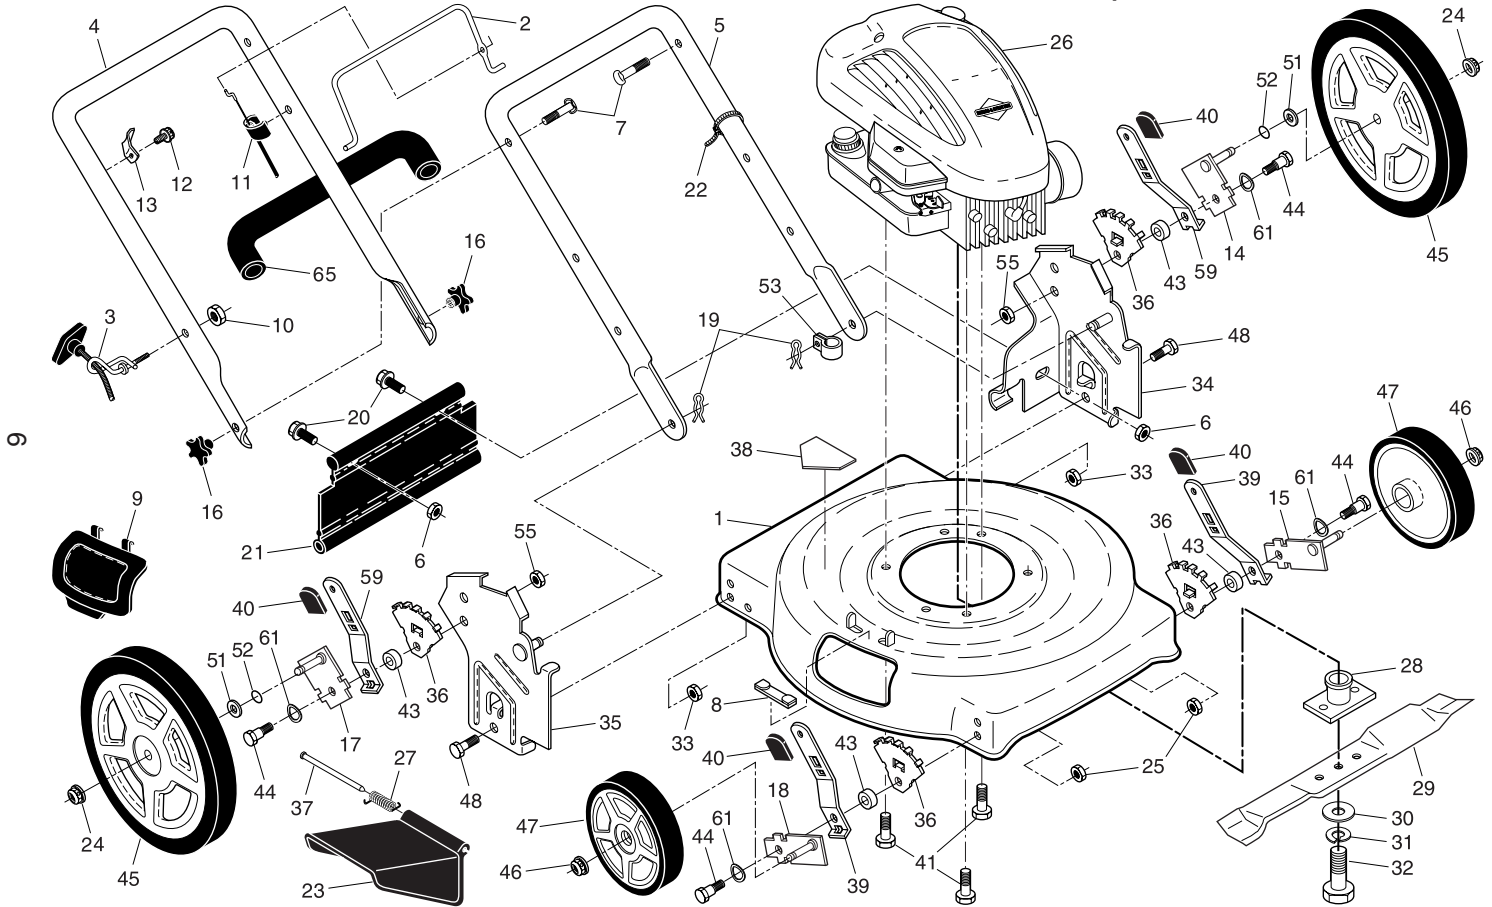

TONDEUSE À GAZON ROTATIVE - NUMÉRO DE MODÈLE 961140019 (NO. DE MFG. 96114001900)

ROTARY LAWN MOWER - MODEL NUMBER 961140019 (MFG. ID. NUMBER 96114001900)

KEY NO.	PART NO.	DESCRIPTION	KEY NO.	PART NO.	DESCRIPTION
1	165187	Lawn Mower Housing (Includes Key Number 38)	29	406713	22" Blade
2	194177X421	Control Bar	30	851074	Hardened Washer
3	194788	Rope Guide	31	850263	Helical Lockwasher 3/8
4	412313	Upper Handle Assembly (Includes Foam Grip)	32	851084	Screw, Hex Head, Grade 8, 3/8-24 x 1-3/8
5	169708X479	Lower Handle	33	73800500	Nut, Hex, Nylock 5/16-18
6	73800400	Locknut, Hex 1/4-20	34	193083X479	Wheel Bracket Support, LH
7	191574	Handle Bolt 5/16-18	35	193082X479	Wheel Bracket Support, RH
8	161622	Clip, Closeout	36	407494X005	Wheel Bracket Adjuster
9	160830	Mulcher Plate	37	160833	Hinge Rod
10	132004	Nut, Hex 1/4-20	38	404763	Danger Decal
11	183281	Engine Zone Control Cable	39	401621X004	Selector Spring, Front
12	750634	Hex Washer Head Screw #10-24 x 1/2	40	701037X421	Selector Knob
13	86899X004	Up-Stop Bracket	41	150406	Screw, Hex Head, Threaded, Rolled 3/8-16 x 1
14	401176X004	Axle Arm Assembly, Rear, LH	43	401629	Spacer
15	401174X004	Axle Arm Assembly, Front, LH	44	401638	Shoulder Bolt 5/16-18
16	182398	Handle Knob	45	193926X421	Wheel & Tire Assembly, Rear, 12"
17	401177X004	Axle Arm Assembly, Rear, RH	46	409148	Nut, Hex, Flangelock 3/8-16
18	401175X004	Axle Arm Assembly, Front, RH	47	193931X421	Wheel & Tire Assembly, Front, 7"
19	51793	Hairpin Cotter	48	74760514	Bolt, Hex Head 5/16-18
20	74760412	Screw, Hex Cap Head 1/4-20	51	88348	Washer, Flat 3/8
21	413160	Rear Deflector	52	197480	O-Ring
22	66426	Wire Tie	53	197991	Clip, Cable
23	160831	Discharge Guard	58	751153	Nut, Hex
24	409149	Nut, Hex, Flangelock 3/8-16	59	401624X004	Selector Spring, Rear
25	166785	Nut, Hex, Flangelock 5/16-18	61	401630	Washer, Curved, Cylindrical
26	---	Engine, Briggs & Stratton, Model Number 10L802-1258-EA (For engine service and replacement parts, call Briggs & Stratton at 1-800-233-3723)	65	164265	Foam Grip
27	408585	Torsion Spring	--	404764	Warning Decal (not shown)
28	851514	Blade Adapter	--	193732	Operator's Manual, English
			--	193734	Operator's Manual, French
			--	424554	Repair Parts Manual, English/French

NOTE: All component dimensions given in U.S. inches. 1 inch = 25.4 mm.

IMPORTANT: Use only Original Equipment Manufacturer (O.E.M.) replacement parts. Failure to do so could be hazardous, damage your lawn mower and void your warranty.