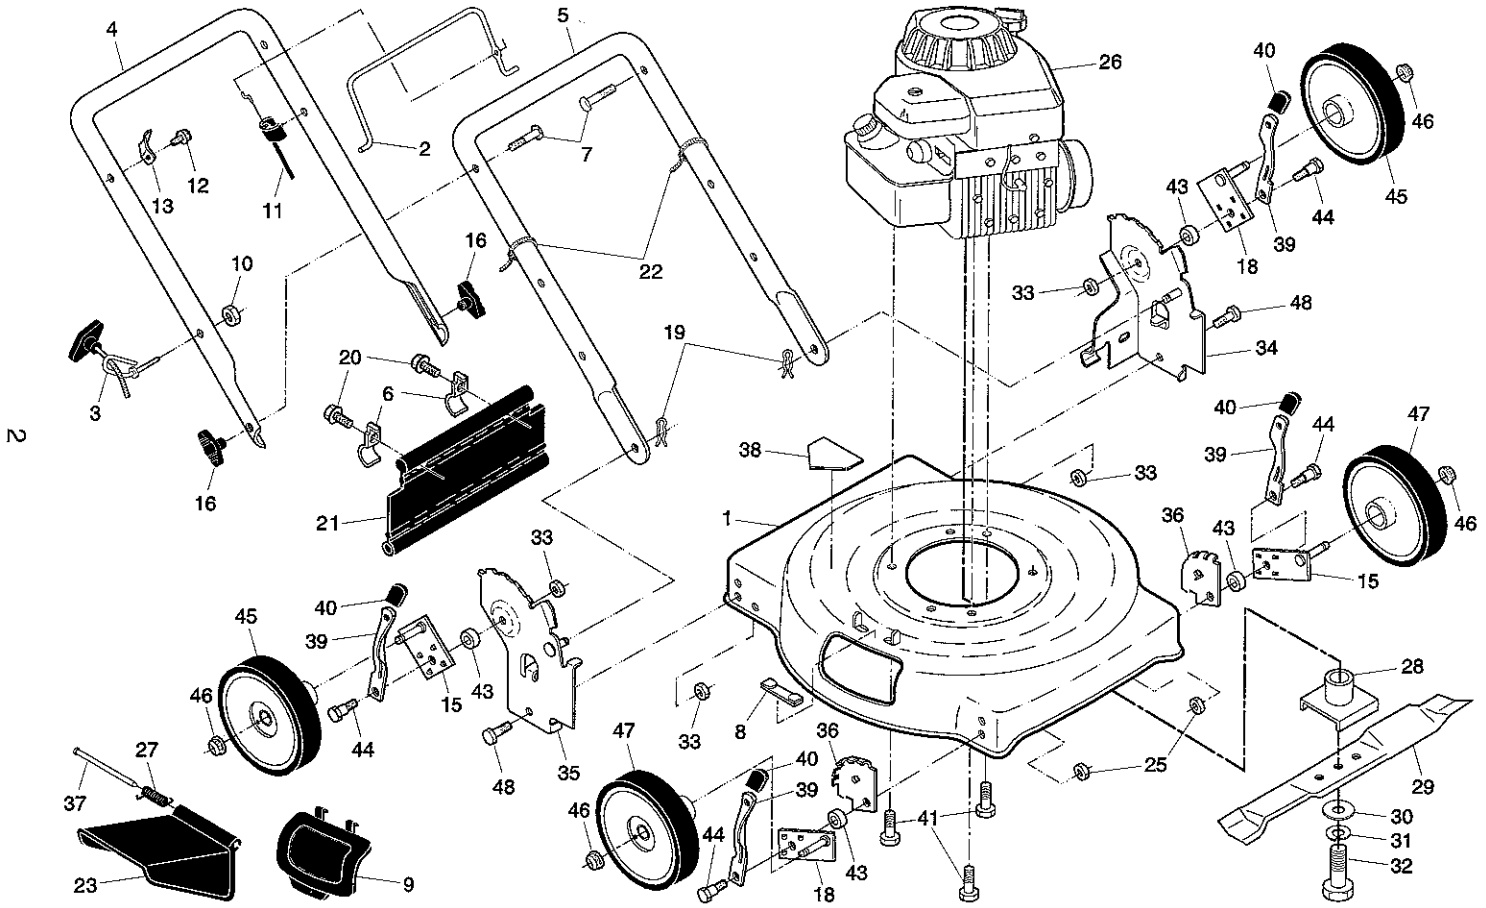

ROTARY LAWN MOWER - - MODEL NUMBER 96116000100

ROTARY LAWN MOWER - - MODEL NUMBER 96116000100

KEY NO.	PART NO.	DESCRIPTION	KEY NO.	PART NO.	DESCRIPTION
1	161657	Lawn Mower Housing (Includes Key Number 38)	30	851074	Hardened Washer
2	194177X428	Control Bar	31	850263	Helical Lockwasher 3/8
3	179585	Rope Guide	32	851084	Screw, Hex Head 3/8-24 x 1-3/8 Grade 8
4	194179X479	Upper Handle	33	73930500	Nut, Hex, Flangelock 5/16-18
5	169708X479	Lower Handle	34	168164X479	Wheel Bracket Support, LH
6	87584X004	Shoulder Bolt 5/16-18 x 51	35	168165X479	Wheel Bracket Support, RH
7	191574	Handle Bolt 5/16-18	36	160835X007	Bracket, Wheel Adjuster
8	161622	Clip, Closeout	37	160833	Hinge Rod
9	160830	Mulcher Plate	38	141846	Danger Decal
10	132004	Locknut, Hex 1/4-20	39	168360X004	Selector Spring
11	176556	Engine Zone Control Cable	40	87877	Selector Knob
12	750634	Hex Washer Head Screw #10-24 x 1/2	41	150406	Screw, Hex Head, Threaded, Rolled 3/8-16 x 1
13	86899X004	Up-Stop Bracket	43	183901	Spacer
15	186577X004	Axle Arm Assembly (Front, LH / Rear, RH)	44	160828	Shoulder Bolt 5/16-18 x .33
16	189713X428	Knob, Handle	45	193851X617	Wheel & Tire Assembly, Rear 8 x 1-3/4
18	186578X004	Axle Arm Assembly (Front, RH / Rear, LH)	46	83923	Locknut, Hex 3/8-16
19	51793	Hairpin Cotter	47	193855X617	Wheel & Tire Assembly, Front 7 x 1-3/4
20	750097	Screw	48	17600406	Screw, Hex Head, Serrated, Type TF 1/4 x 20
21	188987	Rear Skirt	--	161058	Warning Decal (not shown)
22	66426	Wire Tie	--	193732	Operator's Manual, English
23	160831	Discharge Guard	--	193735	Operator's Manual, Spanish
25	166785	Nut, Hex	--	194829	Repair Parts Manual
26	---	Engine, Briggs & Stratton, Model Number 10H902 (for engine service and replacement parts, call Briggs & Stratton at 1-800-233-3723)			
27	193436	Torsion Spring	Accessories not included with mower:		
28	851514	Blade Adapter	--	GCK3300	Grass Catcher
29	141114	22" Blade			

NOTE: All component dimensions given in U.S. inches.
1 inch = 25.4 mm