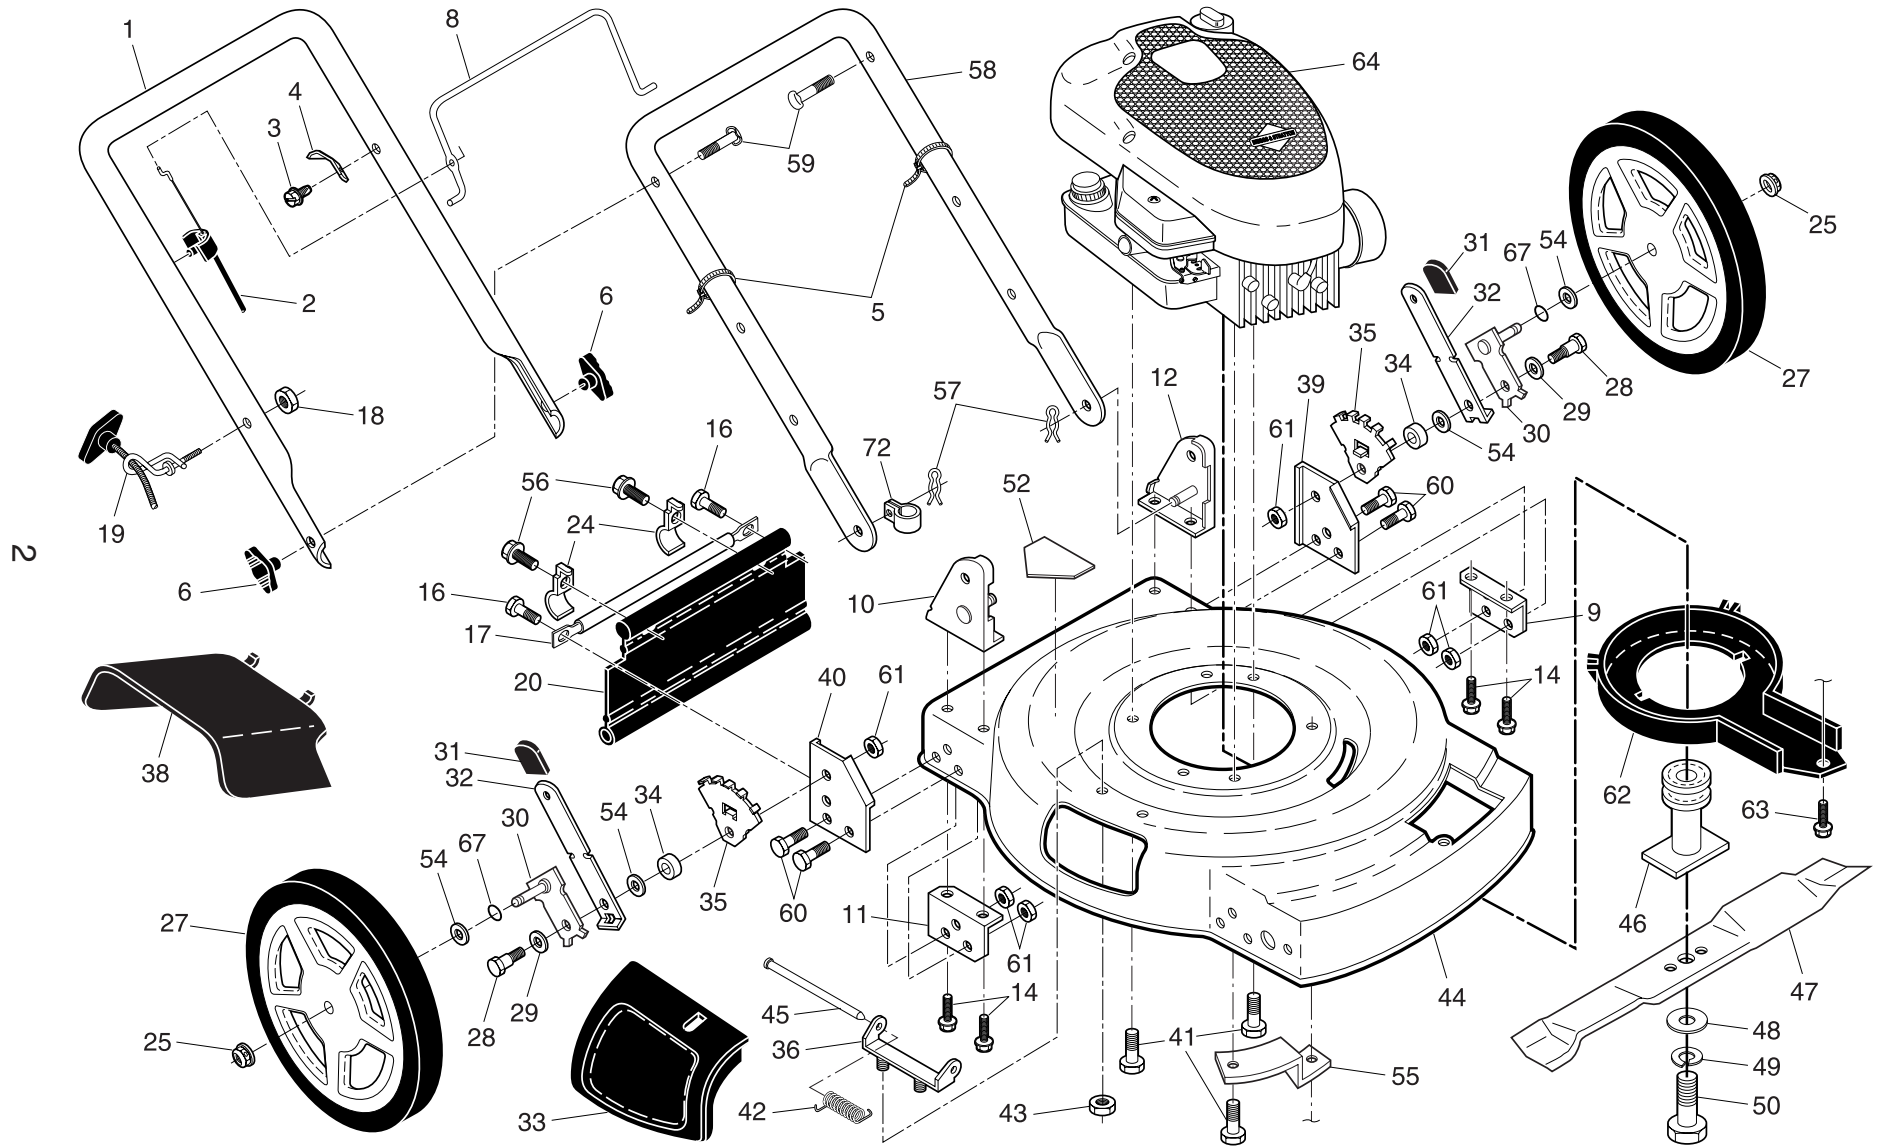

ROTARY LAWN MOWER - - MODEL NUMBER **SO5Y22SHP** (MFG. ID. NUMBER 96122000701)

ROTARY LAWN MOWER - - MODEL NUMBER **SO5Y22SHP** (MFG. ID. NUMBER 96122000701)

KEY NO.	PART NO.	DESCRIPTION	KEY NO.	PART NO.	DESCRIPTION
1	194200X479	Upper Handle	40	193247X479	Support Bracket, RH
2	183567	Engine Zone Control Cable	41	150406	Screw, Hex Head, Threaded, Rolled 3/8-16 x 1-1/8
3	750634	Screw	42	152124	Spring, Torsion
4	850733X004	Bracket, Upstop	43	73800400	Locknut, Hex
5	66426	Wire Tie	44	195614	Lawn Mower Housing (Includes Key Number 46)
6	189713X428	Handle Knob	45	147286	Rod, Hinge
8	194199X428	Control Bar	46	189179	Blade Adapter / Pulley
9	153282X479	Support Bracket, Handle, LH	47	192682	Blade, 22"
10	170345X479	Handle Bracket Assembly, RH	48	851074	Washer, Hardened
11	153350X479	Support Bracket, Handle, RH	49	850263	Washer, Lock, Helical
12	170346X479	Handle Bracket Assembly, LH	50	851084	Screw, Hex Head 3/8-24 x 1-3/8 (Grade 8)
14	149741	Screw, Thread Cutting 5/16-18 x 3/4	52	404763	Decal, Danger
16	54583	Screw	54	88348	Washer, Flat 1/2
17	165175X479	Support Rod	55	188839X004	Mounting Bracket, Debris Shield
18	132004	Locknut, Keps	56	750097	Screw, Hex Washer Head #10-24 x 1/2
19	194788	Rope Guide	57	51793	Hairpin Cotter
20	189008	Rear Skirt	58	151590X479	Lower Handle
24	192301X004	Clamp, Rear Skirt	59	191574	Handle Bolt
25	145212	Locknut, Hex 3/18-16	60	74760612	Bolt
27	193906X427	Wheel & Tire Assembly, Rear, 12"	61	751592	Locknut, Hex
28	142748	Shoulder Bolt	62	188784	Debris Shield
29	61651	Belleville Washer	63	192325	Screw
30	180413X004	Axle Arm Assembly	64	- - -	Engine, Briggs & Stratton, Model Number 120K02 (For engine service and replacement parts, call Briggs & Stratton at 1-800-233-3723)
31	87877	Knob, Selector			
32	700331X004	Spring, Selector			
33	151889	Mulcher Door	67	197480	O-Ring
34	146630	Spacer	72	197991	Clip, Cable
35	750085X007	Bracket, Wheel Adjuster	- -	404764	Warning Decal (not shown)
36	154132	Bracket, Housing	- -	193733	Operator's Manual, English
38	176509	Deflector, Discharge	- -	193743	Operator's Manual, Spanish
39	193248X479	Support Bracket, LH	- -	405155	Repair Parts Manual, English

NOTE: All component dimensions given in U.S. inches. 1 inch = 25.4 mm.

IMPORTANT: Use only Original Equipment Manufacturer (O.E.M.) replacement parts. Failure to do so could be hazardous, damage your lawn mower and void your warranty.