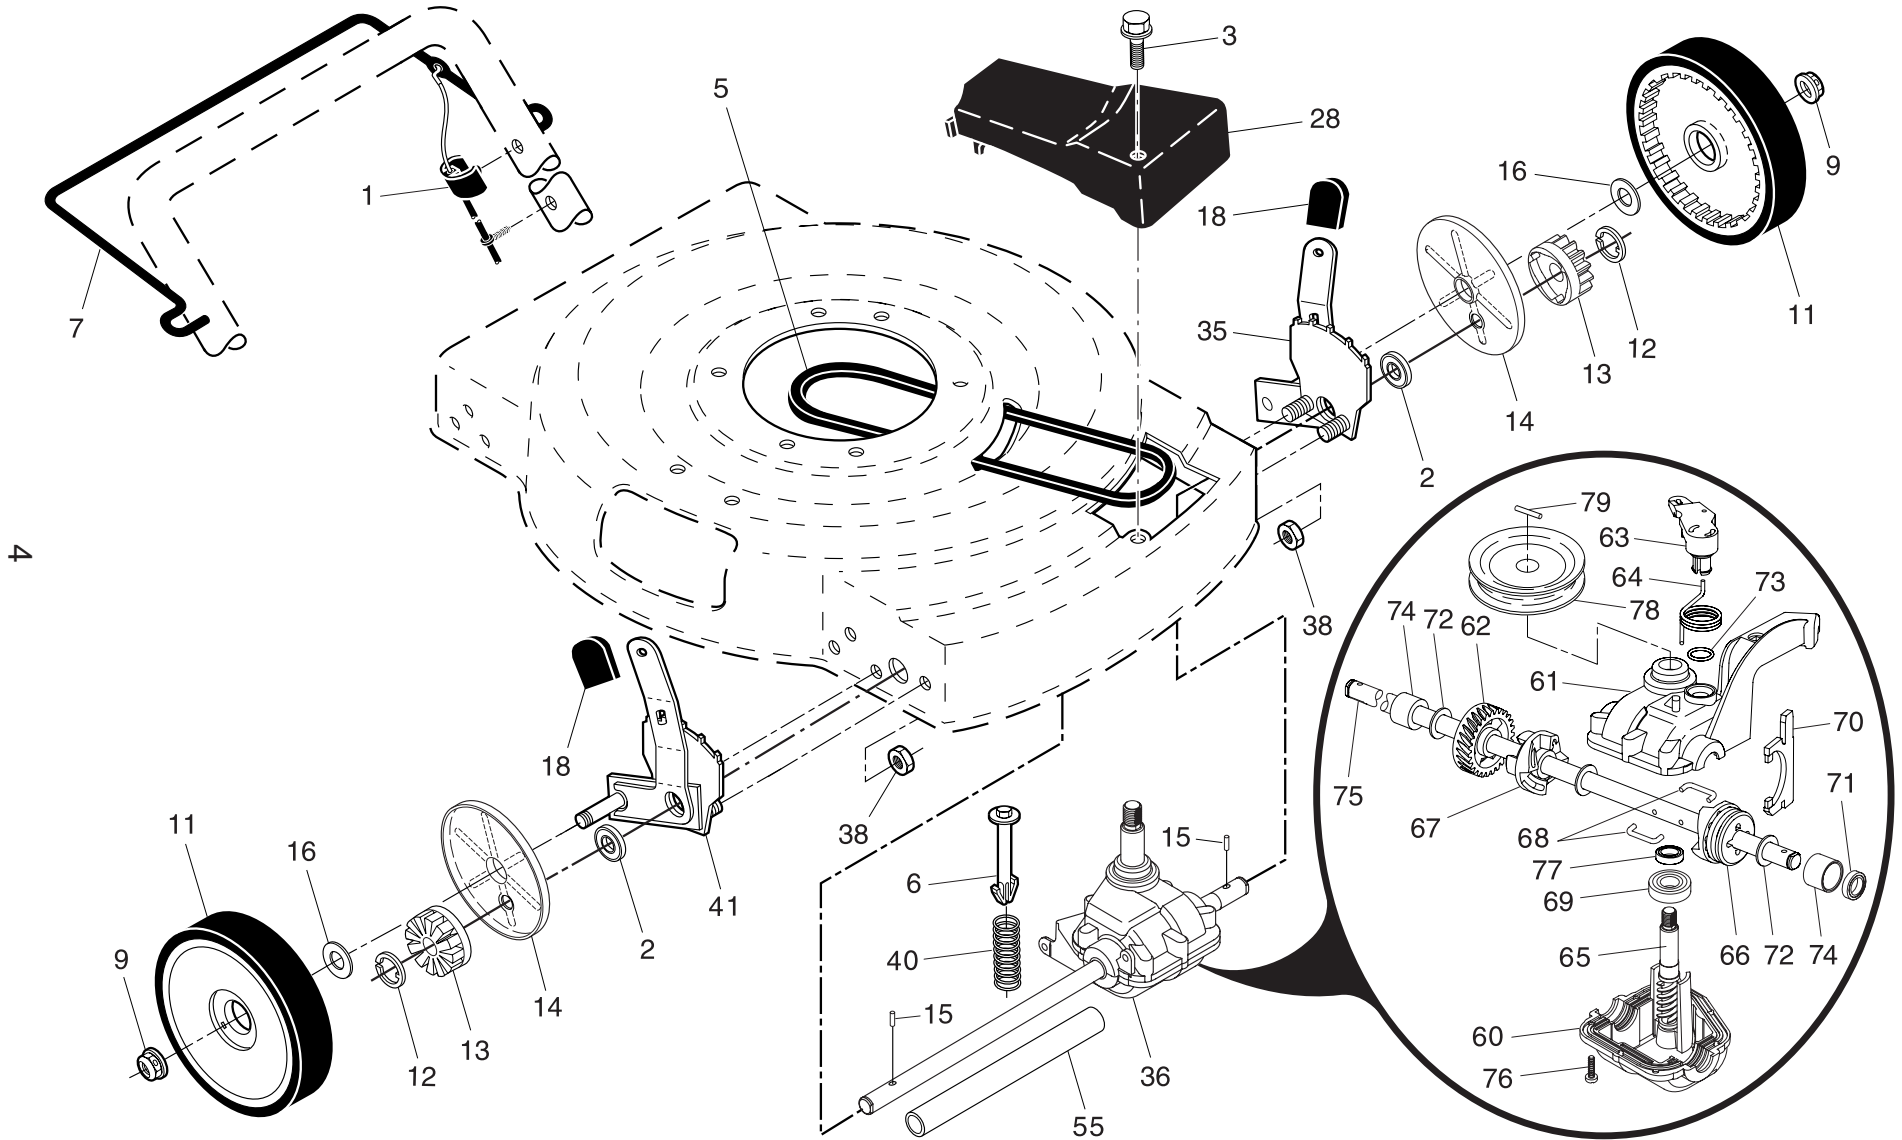

NOTE: All component dimensions given in U.S. inches. 1 inch = 25.4 mm.

IMPORTANT: Use only Original Equipment Manufacturer (O.E.M.) replacement parts. Failure to do so could be hazardous, damage your lawn mower and void your warranty.

ROTARY LAWN MOWER - - MODEL NUMBER **SO5Y22SHP** (MFG. ID. NUMBER 96122000701)

ROTARY LAWN MOWER - - MODEL NUMBER **SO5Y22SHP** (MFG. ID. NUMBER 96122000701)

KEY NO.	PART NO.	DESCRIPTION	KEY NO.	PART NO.	DESCRIPTION
1	194653	Drive Control Cable Assembly	55	86012	Driveshaft Cover
2	191039	Bearing, Wheel Adjuster	60	183497	* Case, Lower
3	143603	Pan Head Tapping Screw #10-24 x 2-3/4	61	183498	* Case, Upper
5	146527	V-Belt	62	183499	Gear, 27 Teeth
6	150495	Spring Retainer	63	183500	Lever, Clutch
7	194185X428	Control Bar, Drive	64	183501	Spring, Return
9	83923	Locknut, Hex	65	183502	Shaft, Input
11	193912X427	Wheel & Tire Assembly, Front, 8"	66	183503	Dog, Movable
12	12000058	E-Ring	67	183504	Dog, Fixed
13	750003	Pinion	68	183505	Wire, Formed
14	189403	Dust Cover	69	183506	Bearing, Ball
15	191017	Pawl, Drive	70	183507	Fork, Shift
16	67725	Washer	71	183508	Seal, Output Shaft
18	87877	Selector Knob	72	183509	Washer
28	194398X428	Drive Cover	73	183510	Seal, Case
35	195110	Kit, Wheel Adjuster, LH (Includes Knob and Bearing)	74	183511	Bushing
36	199206	Gear Case Assembly, Complete	75	187521	Shaft, Output
38	73800400	Locknut, Hex 1/4-20	76	183513	Screw
40	137090	Spring	77	183514	Seal, Input Shaft
41	195107	Kit, Wheel Adjuster, RH (Includes Knob and Bearing)	78	199852	Pulley, Drive
			79	199419	Pin, Retaining

* Use Dow Corning #709 to reseal.

NOTE: All component dimensions given in U.S. inches. 1 inch = 25.4 mm.

IMPORTANT: Use only Original Equipment Manufacturer (O.E.M.) replacement parts. Failure to do so could be hazardous, damage your lawn mower and void your warranty.