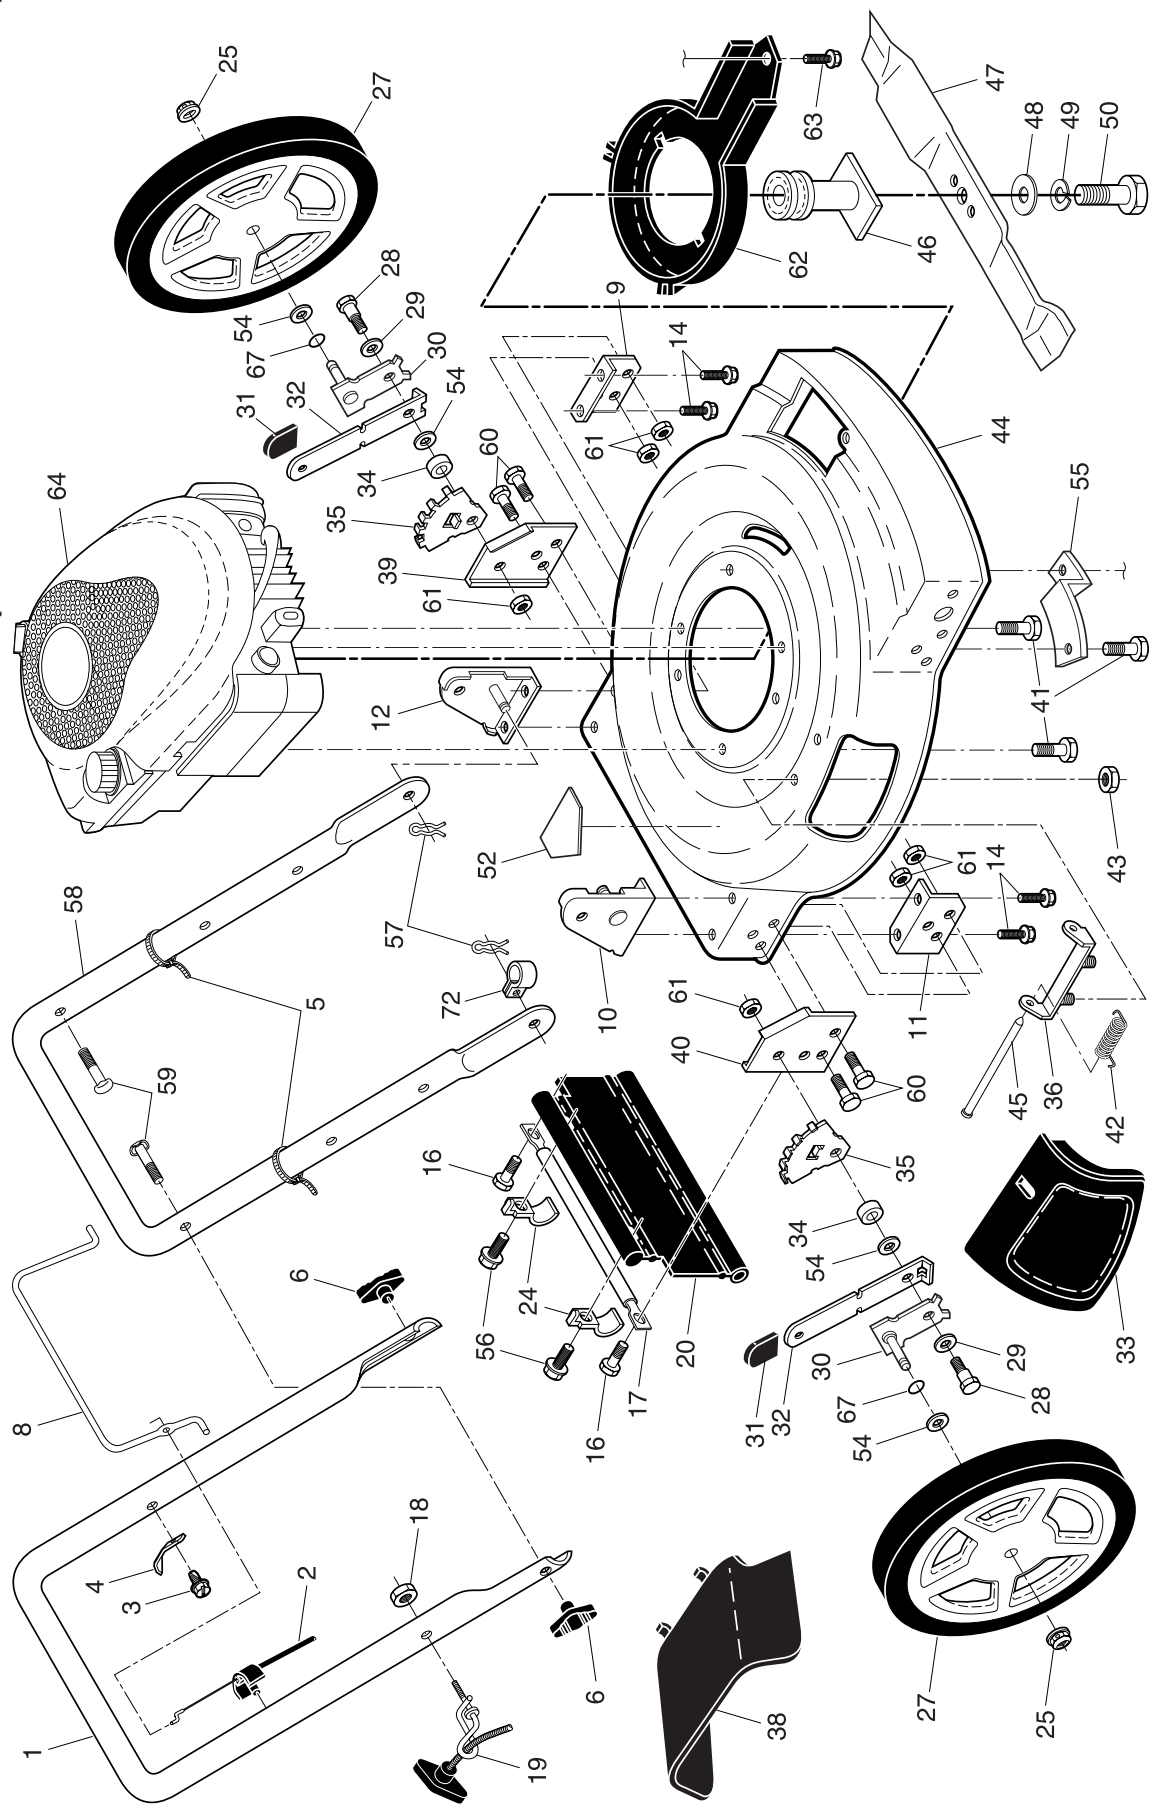

ROTARY LAWN MOWER -- MODEL NUMBER PR55Y22SHP (MFG. ID. NUMBER 96122001300)

ROTARY LAWN MOWER - - MODEL NUMBER PR55Y22SHP (MFG. ID. NUMBER 96122001300)

KEY NO.	PART NO.	DESCRIPTION	KEY NO.	PART NO.	DESCRIPTION
1	194200X479	Upper Handle	40	193247X479	Support Bracket, RH
2	175148	Engine Zone Control Cable	41	150406	Screw, Hex Head, Threaded, Rolled 3/8-16 x 1-1/8
3	750634	Screw	42	152124	Spring, Torsion
4	850733X004	Bracket, Upstop	43	73800400	Locknut, Hex
5	66426	Wire Tie	44	194628	Lawn Mower Housing (Includes Key Number 46)
6	189713X428	Handle Knob	45	147286	Rod, Hinge
8	194199X428	Control Bar	46	189179	Blade Adapter / Pulley
9	153282X479	Support Bracket, Handle, LH	47	192682	Blade, 22"
10	170345X479	Handle Bracket Assembly, RH	48	851074	Washer, Hardened
11	153350X479	Support Bracket, Handle, RH	49	850263	Washer, Lock, Helical
12	170346X479	Handle Bracket Assembly, LH	50	851084	Screw, Hex Head 3/8-24 x 1-3/8 (Grade 8)
14	149741	Screw, Thread Cutting 5/16-18 x 3/4	52	107339X	Decal, Danger
16	54583	Screw	54	88348	Washer, Flat 1/2
17	165175X479	Support Rod	55	188839X004	Mounting Bracket, Debris Shield
18	132004	Locknut, Keps	56	750097	Screw, Hex Washer Head #10-24 x 1/2
19	194788	Rope Guide	57	51793	Hairpin Cotter
20	189008	Rear Skirt	58	151590X479	Lower Handle
24	192301X004	Clamp, Rear Skirt	59	191574	Handle Bolt
25	145212	Locknut, Hex 3/18-16	60	74760612	Bolt
27	193906X421	Wheel & Tire Assembly, Rear, 12"	61	751592	Locknut, Hex
28	142748	Shoulder Bolt	62	188784	Debris Shield
29	61651	Belleville Washer	63	192325	Screw
30	180413X004	Axle Arm Assembly	64	- - -	Engine, Briggs & Stratton, Model Number 121K02 (For engine service and replacement parts, call Briggs & Stratton at 1-800-233-3723)
31	87877	Knob, Selector	67	197480	O-Ring
32	700331X004	Spring, Selector	72	197991	Clip, Cable
33	151889	Mulcher Door	- -	162300	Warning Decal (not shown)
34	146630	Spacer	- -	193733	Operator's Manual, English
35	750085X007	Bracket, Wheel Adjuster	- -	193736	Operator's Manual, French
36	154132	Bracket, Housing	- -	404634	Repair Parts Manual, English / French
38	176509	Deflector, Discharge			
39	193248X479	Support Bracket, LH			

NOTE: All component dimensions given in U.S. inches. 1 inch = 25.4 mm.

IMPORTANT: Use only Original Equipment Manufacturer (O.E.M.) replacement parts. Failure to do so could be hazardous, damage your lawn mower and void your warranty.