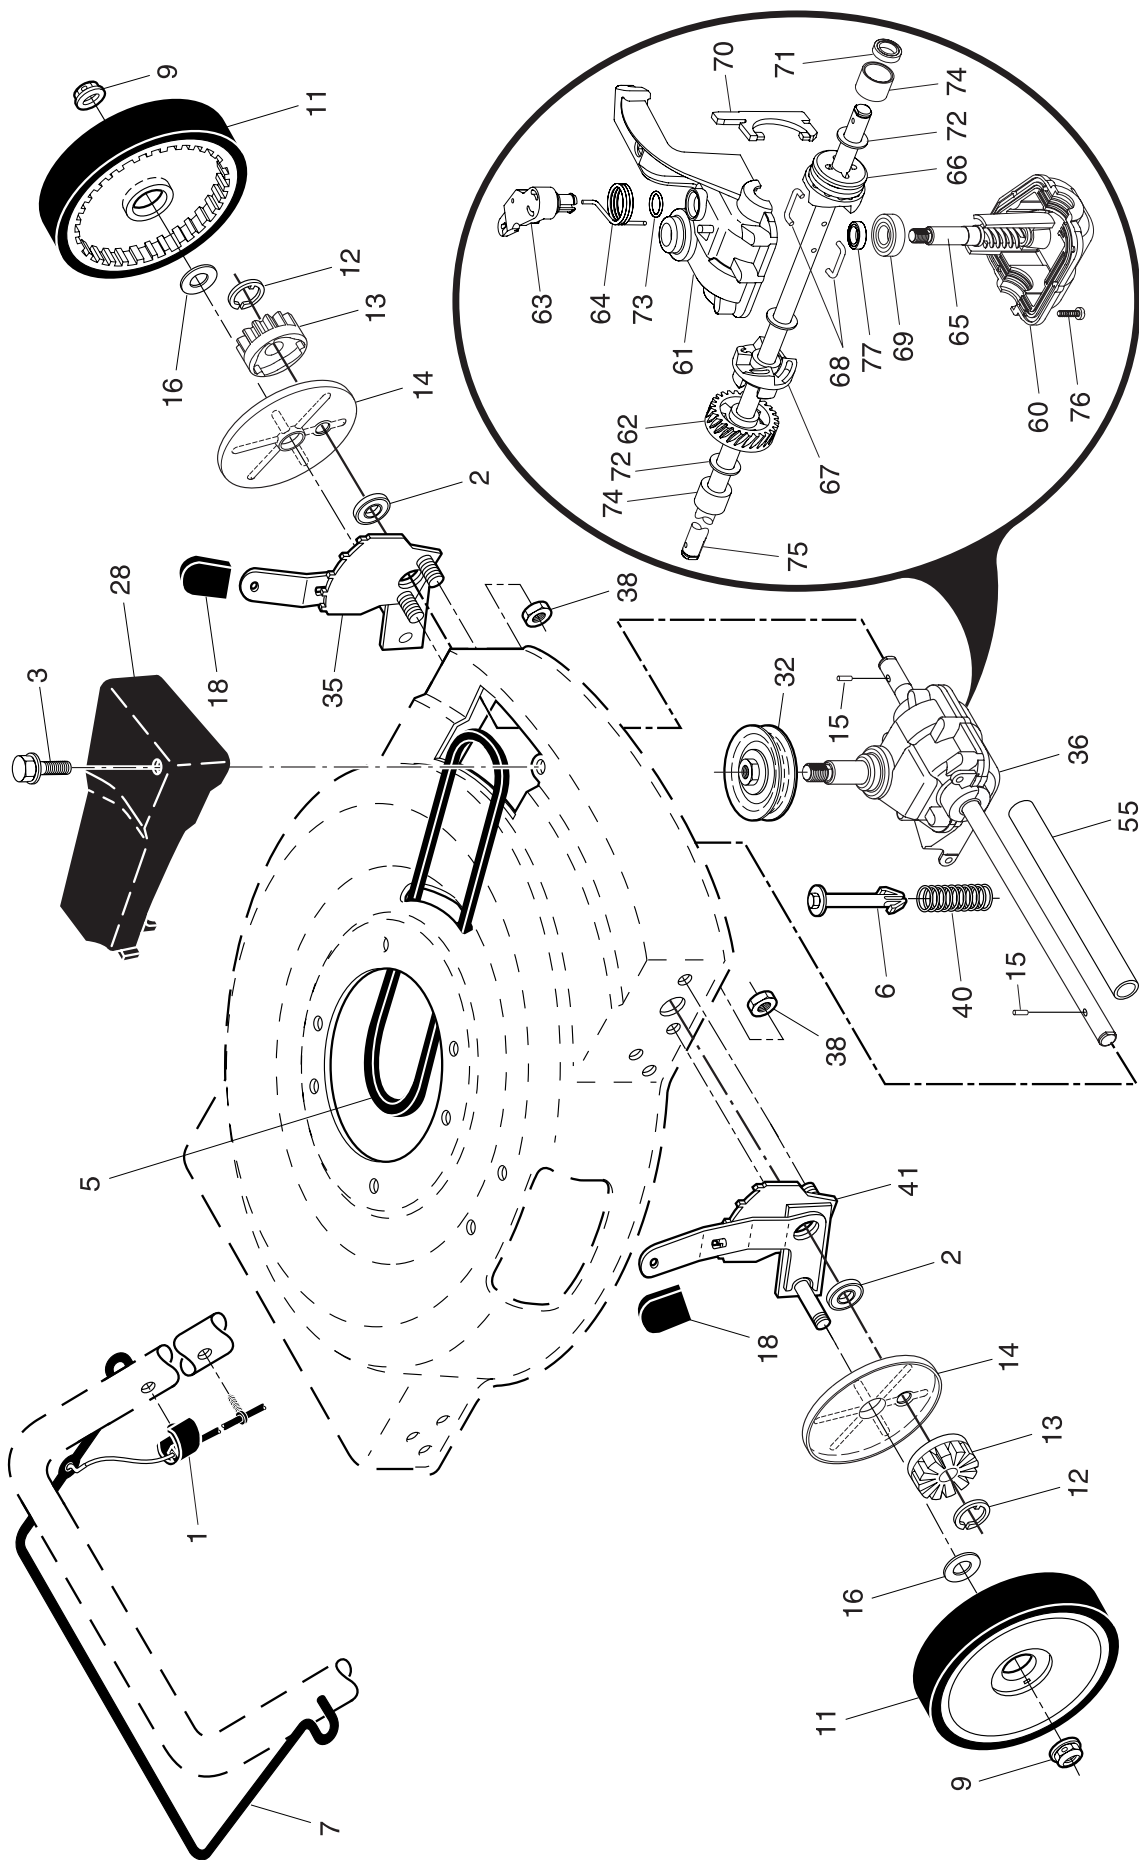

ROTARY LAWN MOWER -- MODEL NUMBER PR55Y22SHP (MFG. ID. NUMBER 96122001300)

ROTARY LAWN MOWER - - MODEL NUMBER PR55Y22SHP (MFG. ID. NUMBER 96122001300)

KEY NO.	PART NO.	DESCRIPTION	KEY NO.	PART NO.	DESCRIPTION
1	194653	Drive Control Cable Assembly	41	195107	Kit, Wheel Adjuster, RH (Includes Knob and Bearing)
2	88058	Bearing, Wheel Adjuster	55	86012	Driveshaft Cover
3	143603	Pan Head Tapping Screw #10-24 x 2-3/4	60	183497	* Case, Lower
5	146527	V-Belt	61	183498	* Case, Upper
6	150495	Spring Retainer	62	183499	Gear, 27 Teeth
7	194185X428	Control Bar, Drive	63	183500	Lever, Clutch
9	83923	Locknut, Hex	64	183501	Spring, Return
11	193912X421	Wheel & Tire Assembly, Front, 8"	65	183502	Shaft, Input
12	12000058	E-Ring	66	183503	Dog, Movable
13	750003	Pinion	67	183504	Dog, Fixed
14	189403	Dust Cover	68	183505	Wire, Formed
15	191017	Pawl, Drive	69	183506	Bearing, Ball
16	67725	Washer	70	183507	Fork, Shift
18	87877	Selector Knob	71	183508	Seal, Output Shaft
28	194398X428	Drive Cover	72	183509	Washer
32	194126	Drive Pulley	73	183510	Seal, Case
35	195110	Kit, Wheel Adjuster, LH (Includes Knob and Bearing)	74	183511	Bushing
36	194936	Gear Case Assembly, Complete	75	196561	Shaft, Output
38	73800400	Locknut, Hex 1/4-20	76	183513	Screw
40	137090	Spring	77	183514	Seal, Input Shaft

* Use Dow Corning #709 to reseal.

NOTE: All component dimensions given in U.S. inches. 1 inch = 25.4 mm.

IMPORTANT: Use only Original Equipment Manufacturer (O.E.M.) replacement parts. Failure to do so could be hazardous, damage your lawn mower and void your warranty.