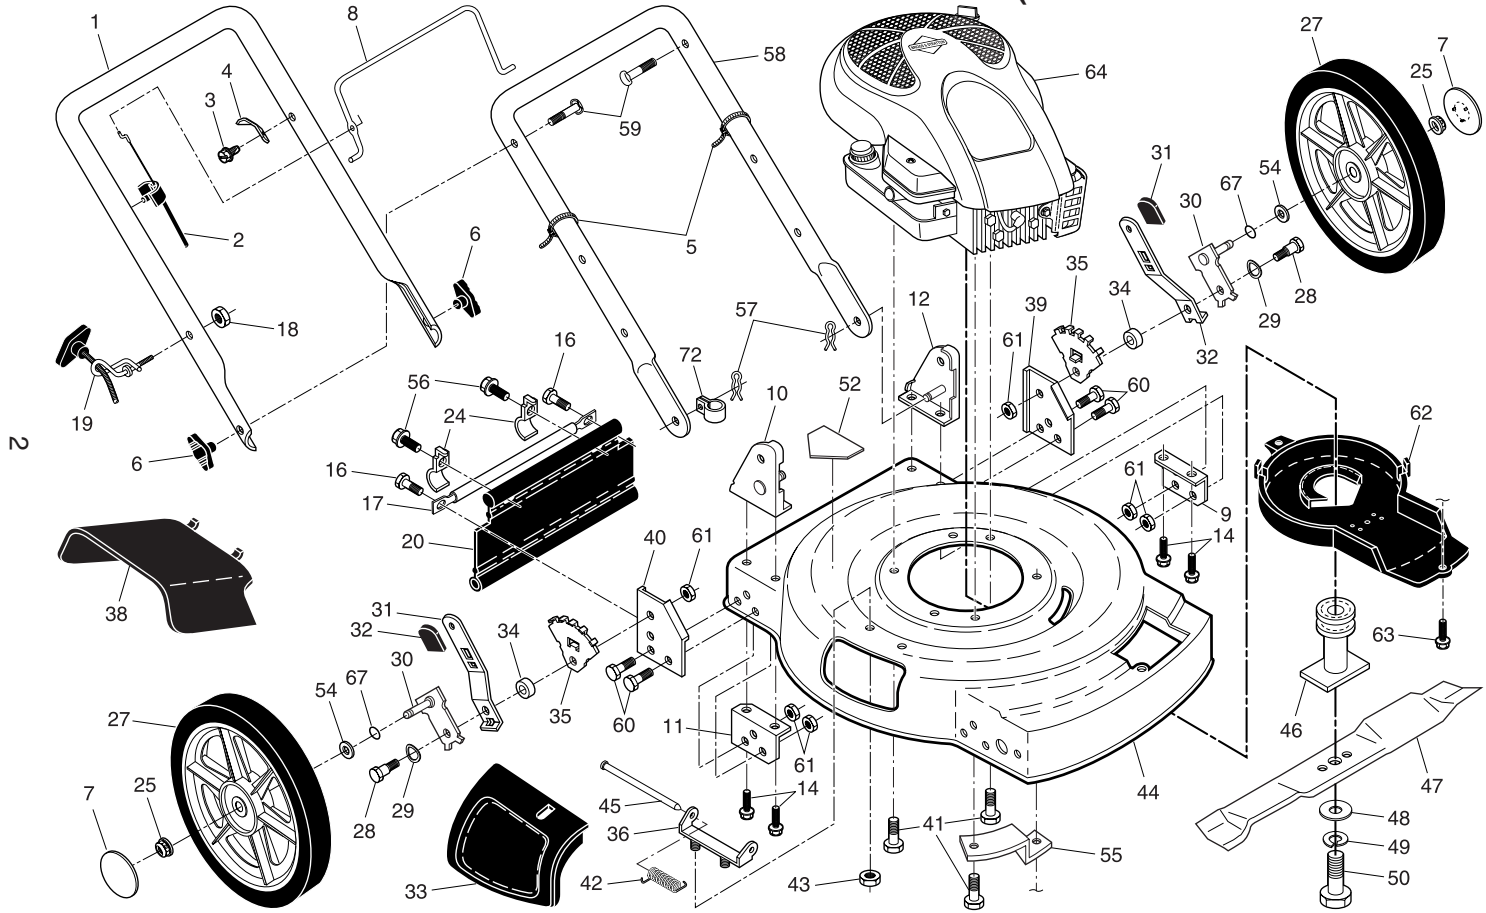

ROTARY LAWN MOWER -- MODEL NUMBER PR600Y22SHPX (MFG. ID. NUMBER 96122001700)

ROTARY LAWN MOWER - - MODEL NUMBER **PR600Y22SHPX** (MFG. ID. NUMBER 96122001700)

KEY NO.	PART NO.	DESCRIPTION	KEY NO.	PART NO.	DESCRIPTION	KEY NO.	PART NO.	DESCRIPTION
1	194203X479	Upper Handle	30	401180X004	Axle Arm Assembly	54	197480	O-Ring
2	183567	Engine Zone Control Cable	31	701037	Knob, Selector	55	188839X004	Mounting Bracket, Debris Shield
3	750634	Screw	32	401621X004	Spring, Selector	56	750097	Screw, Hex Washer Head #10-24 x 1/2
4	850733X004	Bracket, Upstop	33	151889	Mulcher Door	57	51793	Hairpin Cotter
5	66426	Wire Tie	34	401629	Spacer	58	151590X479	Lower Handle
6	189713X428	Handle Knob	35	407501X005	Bracket, Wheel Adjuster	59	191574	Handle Bolt
7	407794X421	Hubcap	36	154132	Bracket, Housing	60	74760612	Bolt
8	194199X428	Control Bar	38	176509	Deflector, Discharge	61	751592	Locknut, Hex
9	153282X479	Support Bracket, Handle, LH	39	193248X479	Support Bracket, LH	62	405843	Debris Shield
10	170345X479	Handle Bracket, RH	40	193247X479	Support Bracket, RH	63	192325	Screw
11	153350X479	Support Bracket, Handle, RH	41	150406	Screw, Hex Head, Threaded, Rolled 3/8-16 x 1-1/8	64	- - -	Engine, Briggs & Stratton, Model Number 122T02 (For engine service and replacement parts, call Briggs & Stratton at 1-800-233-3723)
12	170346X479	Handle Bracket, LH	42	152124	Spring, Torsion	67	197480	O-Ring
14	149741	Screw, Thread Cutting 5/16-18 x 3/4	43	73800400	Locknut, Hex	72	197991	Clip, Cable
16	54583	Screw	44	412210	Kit, Lawn Mower Housing (Includes Key Number 46)	- -	404764	Warning Decal (not shown)
17	165175X479	Support Rod	45	147286	Rod, Hinge	- -	193733	Operator's Manual, English
18	132004	Locknut, Keps	46	189179	Blade Adapter / Pulley	- -	193736	Operator's Manual, French
19	194788	Rope Guide	47	406713	Blade, 22"	- -	412317	Repair Parts Manual
20	189008	Rear Skirt	48	851074	Washer, Hardened			
24	192301X004	Clamp, Rear Skirt	49	850263	Washer, Lock, Helical			
25	145212	Locknut, Hex 3/18-16	50	851084	Screw, Hex Head, Grade 8 3/8-24 x 1-3/8			
27	408852X421	Wheel & Tire Assembly	52	404763	Decal, Danger			
28	142748	Shoulder Bolt						
29	401630	Washer, Curved, Cylindrical						

NOTE: All component dimensions given in U.S. inches. 1 inch = 25.4 mm. **IMPORTANT:** Use only Original Equipment Manufacturer (O.E.M.) replacement parts. Failure to do so could be hazardous, damage your lawn mower and void your warranty.