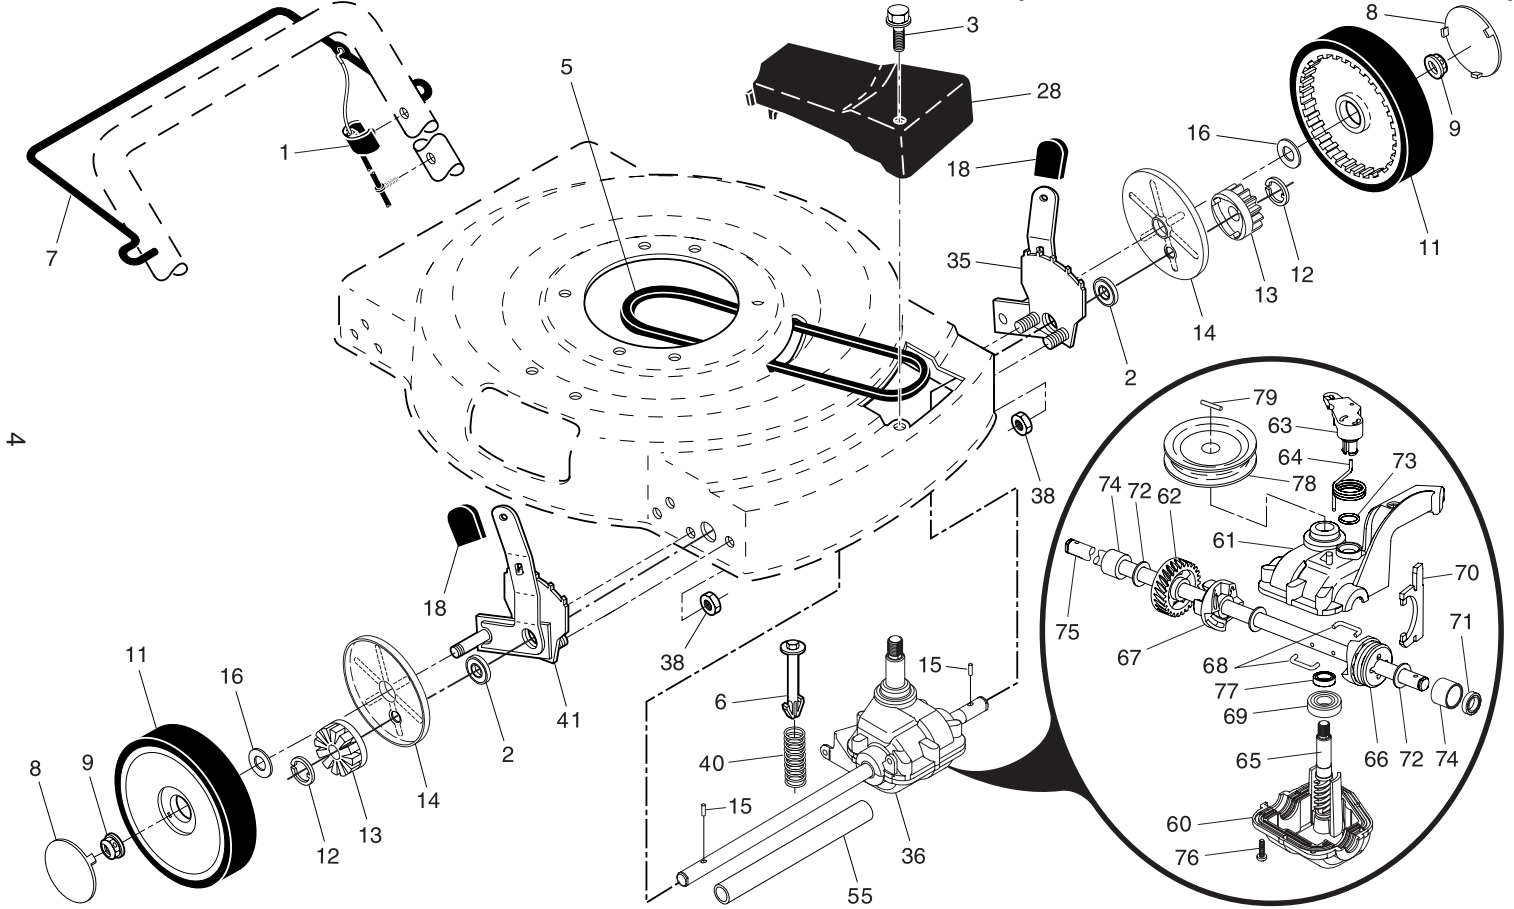

ROTARY LAWN MOWER -- MODEL NUMBER PR600Y22SHPX (MFG. ID. NUMBER 96122001700)

ROTARY LAWN MOWER -- MODEL NUMBER PR600Y22SHPX (MFG. ID. NUMBER 96122001700)

KEY NO.	PART NO.	DESCRIPTION
1	194653	Drive Control Cable Assembly
2	191039	Bearing, Wheel Adjuster
3	143603	Pan Head Tapping Screw #10-24 x 2-3/4
5	146527	V-Belt
6	150495	Spring Retainer
7	194185X428	Control Bar, Drive
8	407793X421	Hubcap
9	145212	Locknut, Hex
11	180775	Wheel & Tire Assembly
12	12000058	E-Ring
13	403849	Pinion
14	189403	Dust Cover
15	191017	Pawl, Drive
16	67725	Washer
18	701037X421	Selector Knob
28	194398X428	Drive Cover
35	408802	Kit, Wheel Adjuster, LH (Includes Knob and Bearing)
36	199206	Gear Case Assembly, Complete
38	73800400	Locknut, Hex 1/4-20
40	137090	Spring
41	408803	Kit, Wheel Adjuster, RH (Includes Knob and Bearing)

KEY NO.	PART NO.	DESCRIPTION
55	86012	Driveshaft Cover
60	183497	* Case, Lower
61	183498	* Case, Upper
62	183499	Gear, 27 Teeth
63	183500	Lever, Clutch
64	183501	Spring, Return
65	183502	Shaft, Input
66	183503	Dog, Movable
67	183504	Dog, Fixed
68	183505	Wire, Formed
69	183506	Bearing, Ball
70	183507	Fork, Shift
71	183508	Seal, Output Shaft
72	183509	Washer
73	183510	Seal, Case
74	183511	Bushing
75	196561	Shaft, Output
76	183513	Screw
77	183514	Seal, Input Shaft
78	199852	Drive Pulley
79	199419	Pin, Retainer

* Use Dow Corning #709 to reseat.

NOTE: All component dimensions given in U.S. inches. 1 inch = 25.4 mm. **IMPORTANT:** Use only Original Equipment Manufacturer (O.E.M.) replacement parts. Failure to do so could be hazardous, damage your lawn mower and void your warranty.