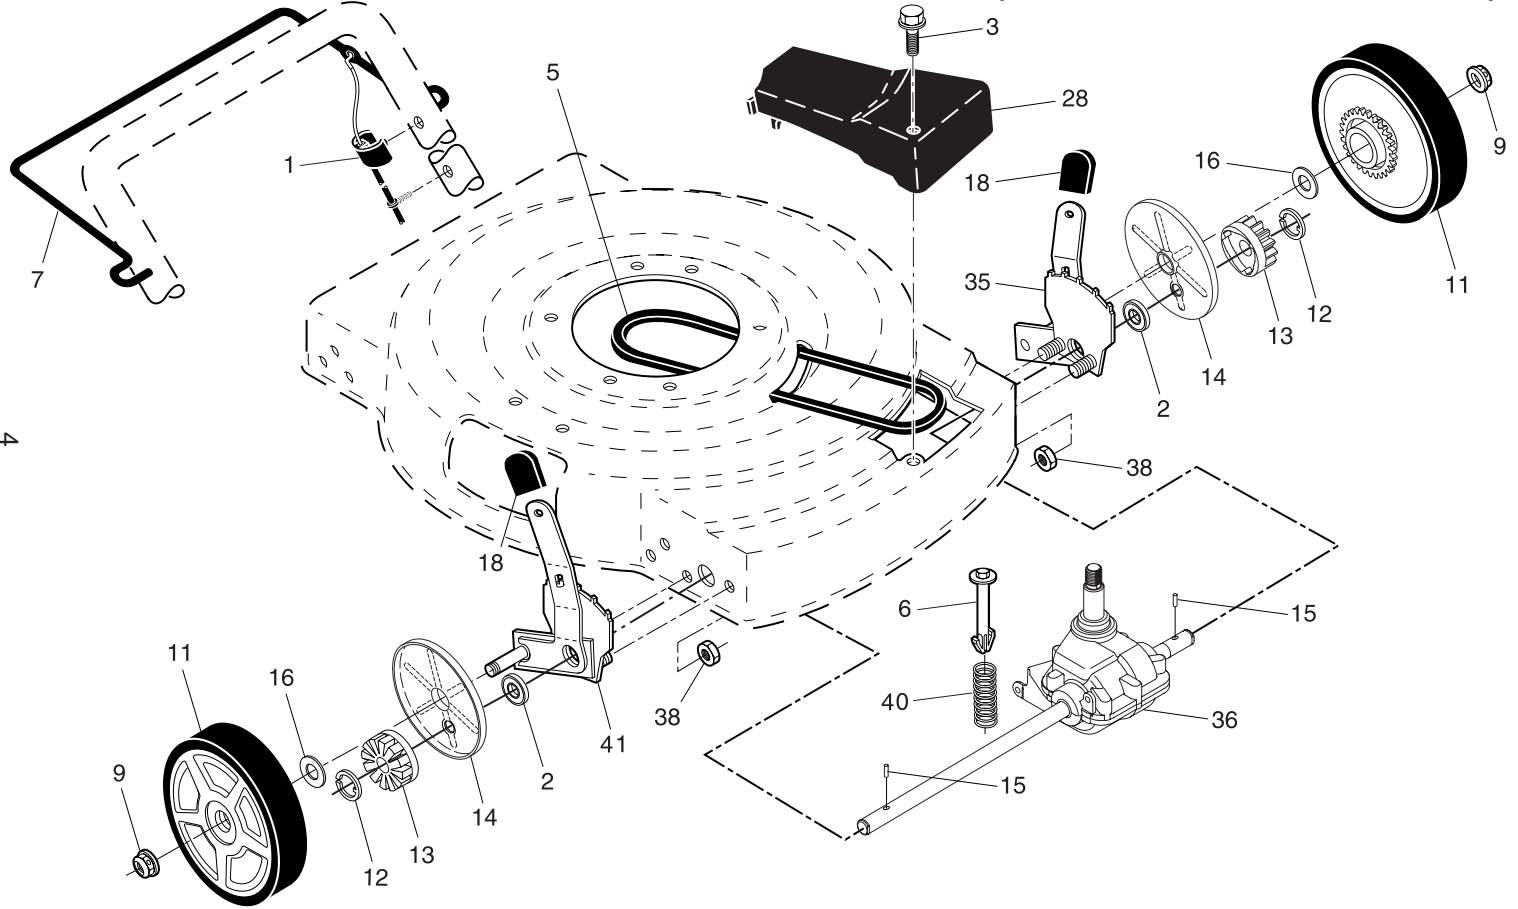

ROTARY LAWN MOWER - - MODEL NUMBER **PR625Y22SHP** (MFG. ID. NUMBER 96122002100)

ROTARY LAWN MOWER - - MODEL NUMBER **PR625Y22SHP** (MFG. ID. NUMBER 96122002100)

KEY NO.	PART NO.	DESCRIPTION	KEY NO.	PART NO.	DESCRIPTION
1	194653	Drive Control Cable Assembly	15	404845	Pawl, Drive
2	191039	Bearing, Wheel Adjuster	16	67725	Washer
3	143603	Pan Head Tapping Screw #10-24 x 2-3/4	18	701037X421	Selector Knob
5	146527	V-Belt	28	194398X428	Drive Cover
6	150495	Spring Retainer	35	408862	Kit, Wheel Adjuster, LH (Includes Knob and Bearing)
7	194185X421	Control Bar, Drive	36	415226	Gear Case Assembly, Complete
9	409148	Locknut, Hex	38	73800400	Locknut, Hex 1/4-20
11	193912X421	Wheel & Tire Assembly	40	137090	Spring
12	12000058	E-Ring	41	408861	Kit, Wheel Adjuster, RH (Includes Knob and Bearing)
13	403849	Pinion			
14	189403	Dust Cover			

NOTE: All component dimensions given in U.S. inches. 1 inch = 25.4 mm. **IMPORTANT:** Use only Original Equipment Manufacturer (O.E.M.) replacement parts. Failure to do so could be hazardous, damage your lawn mower and void your warranty.