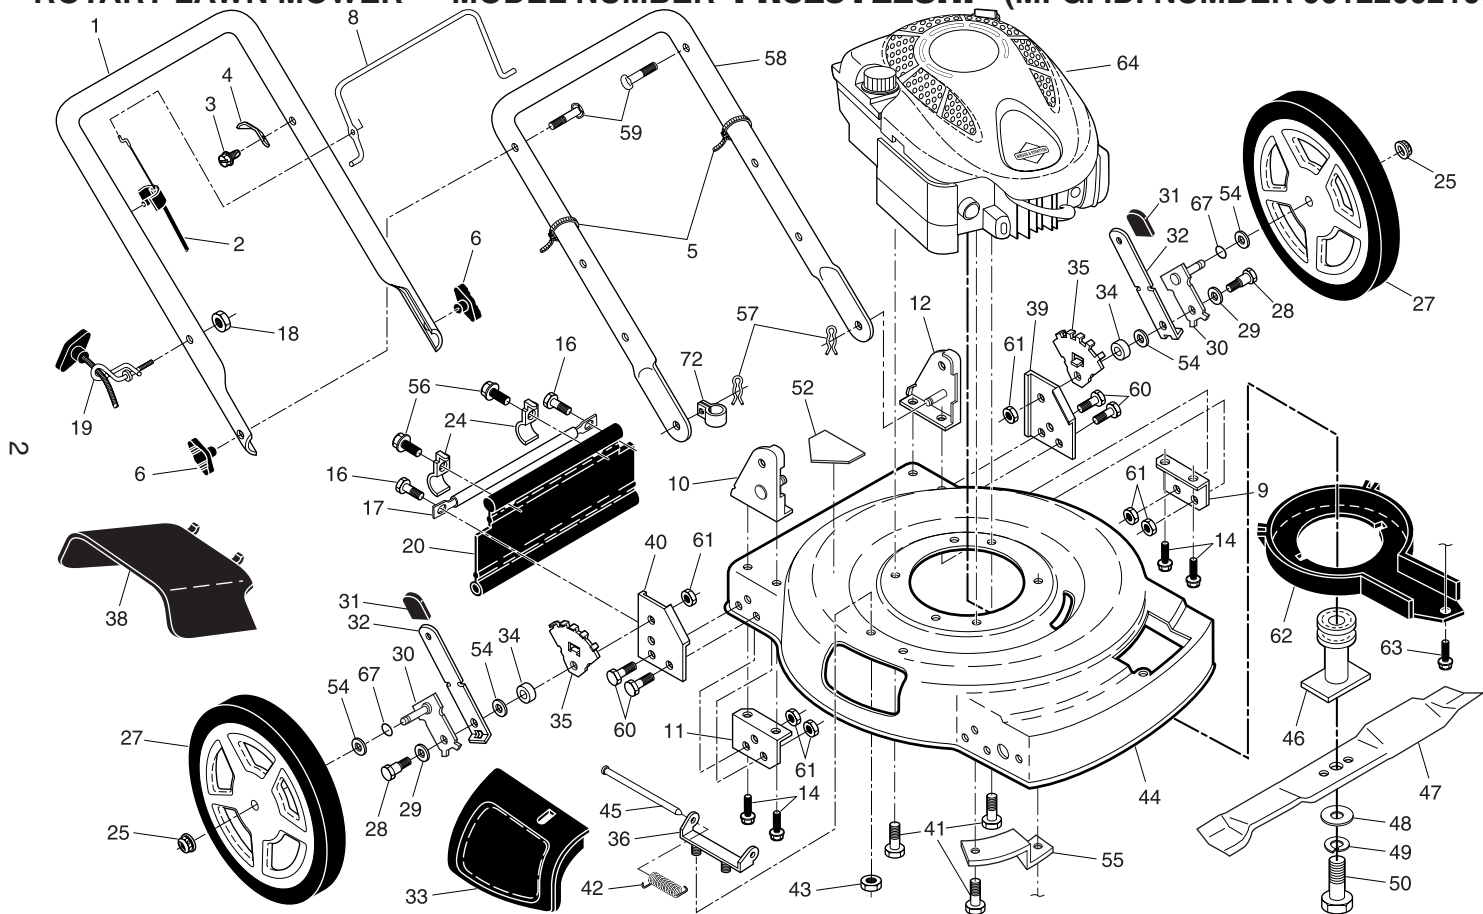

ROTARY LAWN MOWER - - MODEL NUMBER PR625Y22SHP (MFG. ID. NUMBER 96122002100)

ROTARY LAWN MOWER - - MODEL NUMBER **PR625Y22SHP** (MFG. ID. NUMBER 96122002100)

KEY NO.	PART NO.	DESCRIPTION	KEY NO.	PART NO.	DESCRIPTION	KEY NO.	PART NO.	DESCRIPTION
1	194203X479	Upper Handle	31	701037X421	Knob, Selector	54	88348	Washer, Flat
2	183567	Engine Zone Control Cable	32	401621X004	Spring, Selector	55	188839X004	Mounting Bracket, Debris Shield
3	750634	Screw	33	151889	Mulcher Door			
4	850733X004	Bracket, Upstop	34	401629	Spacer	56	750097	Screw, Hex Washer Head #10-24 x 1/2
5	66426	Wire Tie	35	407501X005	Bracket, Wheel Adjuster			
6	189713X428	Handle Knob	36	154132	Bracket, Housing	57	51793	Hairpin Cotter
8	194199X421	Control Bar	38	176509	Deflector, Discharge	58	151590X479	Lower Handle
9	153282X479	Support Bracket, Handle, LH	39	193248X479	Support Bracket, LH	59	191574	Handle Bolt
10	170345X479	Handle Bracket, RH	40	193247X479	Support Bracket, RH	60	74760612	Bolt
11	153350X479	Support Bracket, Handle, RH	41	150406	Screw, Hex Head, Threaded,	61	73930600	Locknut
12	170346X479	Handle Bracket, LH			Rolled 3/8-16 x 1-1/8	62	405843	Debris Shield
ω 14	149741	Screw, Thread Cutting 5/16-18 x 3/4	42	152124	Spring, Torsion	63	192325	Screw
			43	73800400	Locknut, Hex	64	- - -	Engine, Briggs & Stratton, Model Number 122T02-1207-EA (For engine service and replacement parts, call Briggs & Stratton at 1-800-233-3723)
16	17060410	Screw	44	412210	Kit, Lawn Mower Housing (Includes Key Number 46)			
17	165175X479	Support Rod			Rod, Hinge			
18	132004	Locknut, Keps	45	147286	Blade Adapter / Pulley			
19	194788	Rope Guide	46	189179	Blade, 22"			
20	413160	Rear Skirt	47	406713	Washer, Hardened	67	197480	O-Ring
24	192301X004	Clamp, Rear Skirt	48	851074	Washer, Lock, Helical	72	197991	Clip, Cable
25	409149	Locknut, Hex 3/18-16	49	850263	Screw, Hex Head, Grade 8	--	404764	Warning Decal (not shown)
27	195012X421	Wheel & Tire Assembly	50	851084	3/8-24 x 1-3/8	--	193733	Operator's Manual, English
28	174719	Shoulder Bolt			Decal, Danger	--	193736	Operator's Manual, French
29	401630	Washer, Curved, Cylindrical	52	404763		--	424582	Repair Parts Manual
30	401180X004	Axle Arm Assembly						

NOTE: All component dimensions given in U.S. inches. 1 inch = 25.4 mm. **IMPORTANT:** Use only Original Equipment Manufacturer (O.E.M.) replacement parts. Failure to do so could be hazardous, damage your lawn mower and void your warranty.