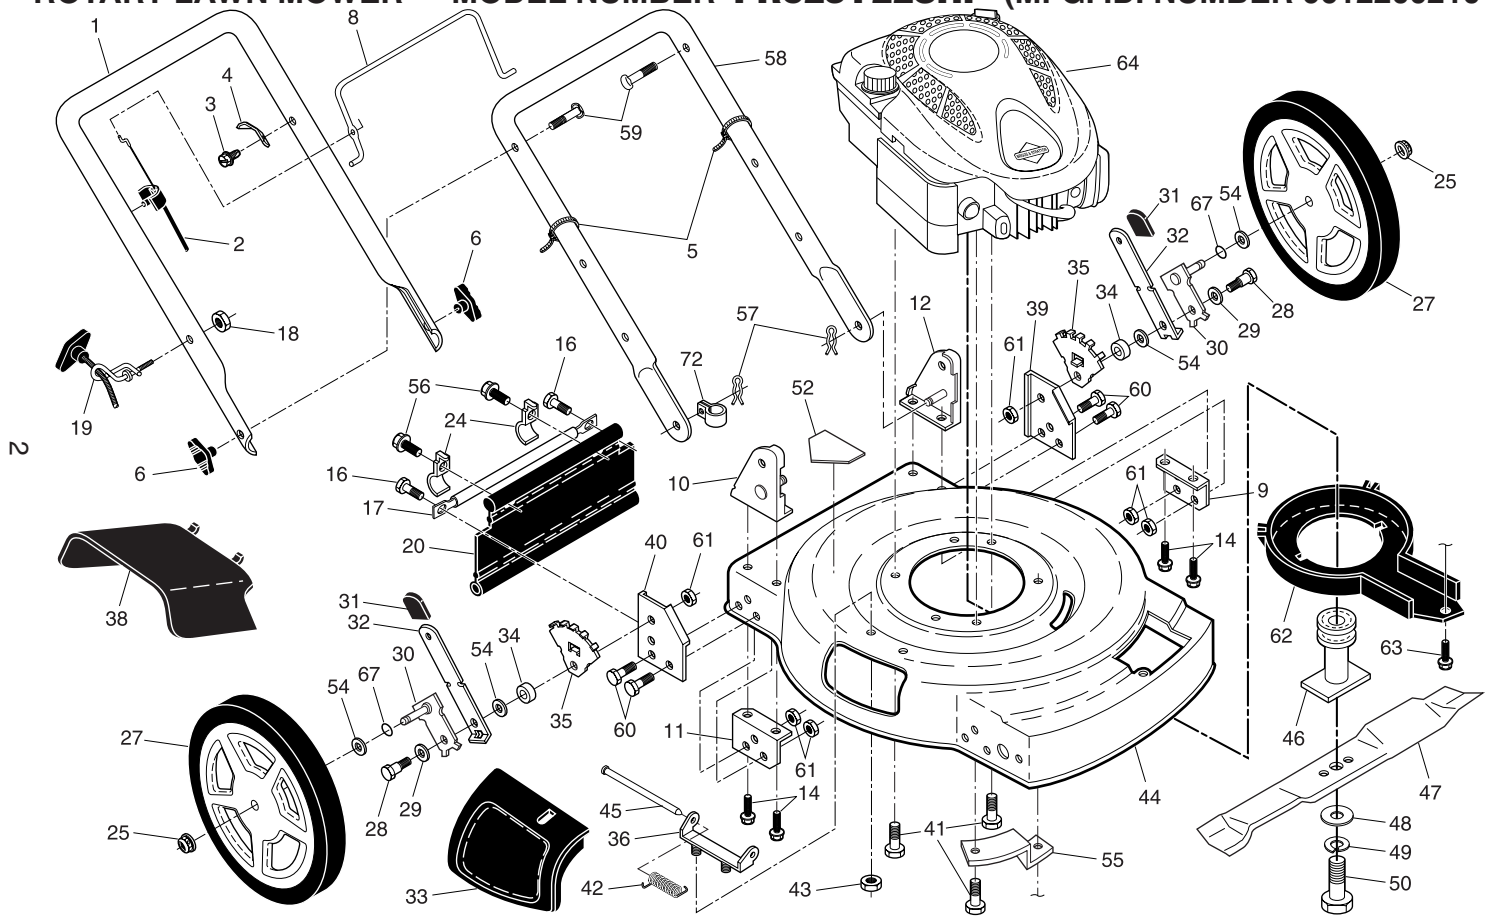

ROTARY LAWN MOWER -- MODEL NUMBER PR625Y22SHP (MFG. ID. NUMBER 96122002101)

2

ROTARY LAWN MOWER - - MODEL NUMBER **PR625Y22SHP** (MFG. ID. NUMBER 96122002101)

KEY NO.	PART NO.	DESCRIPTION	KEY NO.	PART NO.	DESCRIPTION	KEY NO.	PART NO.	DESCRIPTION
1	427619X479	Upper Handle	31	701037X421	Knob, Selector	54	88348	Washer, Flat
2	183567	Engine Zone Control Cable	32	401621X004	Spring, Selector	55	188839X004	Mounting Bracket, Debris Shield
3	750634	Screw	33	151889	Mulcher Door			
4	850733X004	Bracket, Upstop	34	401629	Spacer	56	750097	Screw, Hex Washer Head #10-24 x 1/2
5	66426	Wire Tie	35	407501X005	Bracket, Wheel Adjuster			
6	189713X428	Handle Knob	36	154132	Bracket, Housing	57	51793	Hairpin Cotter
8	427414X421	Control Bar	38	176509	Deflector, Discharge	58	151590X479	Lower Handle
9	153282X479	Support Bracket, Handle, LH	39	193248X479	Support Bracket, LH	59	191574	Handle Bolt
10	170345X479	Handle Bracket, RH	40	193247X479	Support Bracket, RH	60	74760612	Bolt
11	153350X479	Support Bracket, Handle, RH	41	150406	Screw, Hex Head, Threaded,	61	73930600	Locknut
12	170346X479	Handle Bracket, LH			Rolled 3/8-16 x 1-1/8	62	405843	Debris Shield
ω 14	149741	Screw, Thread Cutting 5/16-18 x 3/4	42	152124	Spring, Torsion	63	192325	Screw
			43	73800400	Locknut, Hex	64	- - -	Engine, Briggs & Stratton, Model Number 122T02-1207-EA (For engine service and replacement parts, call Briggs & Stratton at 1-800-233-3723)
16	17060410	Screw	44	412210	Kit, Lawn Mower Housing (Includes Key Number 46)			
17	165175X479	Support Rod			Rod, Hinge			
18	132004	Locknut, Keps	45	147286	Blade Adapter / Pulley			
19	194788	Rope Guide	46	189179	Blade, 22"			
20	413160	Rear Skirt	47	406713	Washer, Hardened	67	197480	O-Ring
24	192301X004	Clamp, Rear Skirt	48	851074	Washer, Lock, Helical	72	197991	Clip, Cable
25	409149	Locknut, Hex 3/18-16	49	850263	Screw, Hex Head, Grade 8	- -	404764	Warning Decal (not shown)
27	195012X421	Wheel & Tire Assembly	50	851084	3/8-24 x 1-3/8	- -	193733	Operator's Manual, English
28	174719	Shoulder Bolt			Decal, Danger	- -	193736	Operator's Manual, French
29	401630	Washer, Curved, Cylindrical	52	404763		- -	427776	Repair Parts Manual
30	401180X004	Axle Arm Assembly						

NOTE: All component dimensions given in U.S. inches. 1 inch = 25.4 mm. **IMPORTANT:** Use only Original Equipment Manufacturer (O.E.M.) replacement parts. Failure to do so could be hazardous, damage your lawn mower and void your warranty.