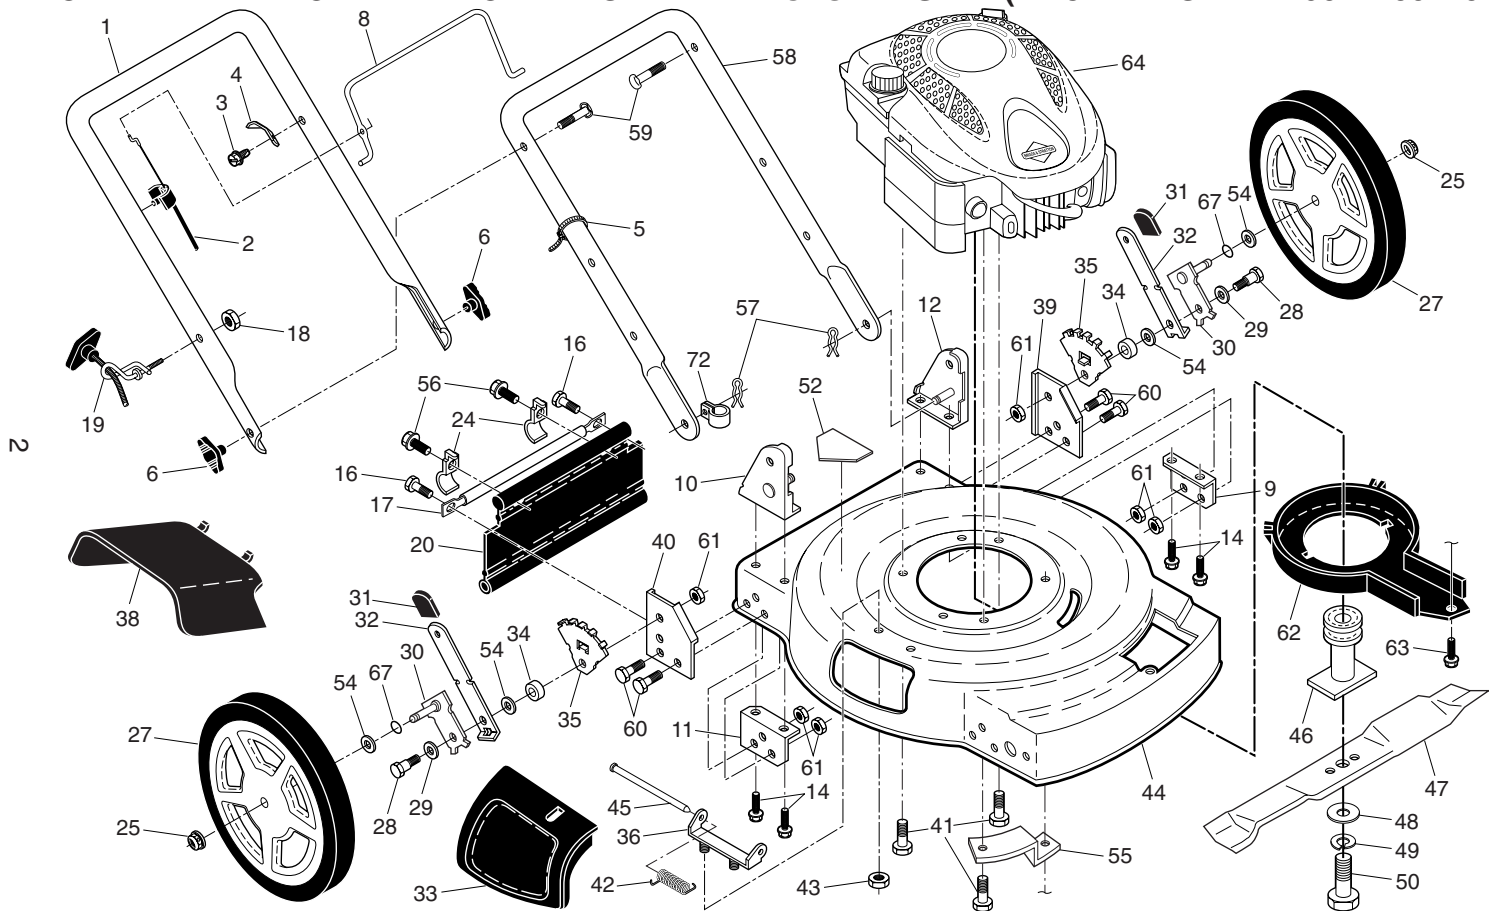

ROTARY LAWN MOWER -- MODEL NUMBER PR625Y22SHP (MFG. ID. NUMBER 96122002102)

2

ROTARY LAWN MOWER - - MODEL NUMBER **PR625Y22SHP** (MFG. ID. NUMBER 96122002102)

KEY NO.	PART NO.	DESCRIPTION	KEY NO.	PART NO.	DESCRIPTION	KEY NO.	PART NO.	DESCRIPTION
1	427619X479	Upper Handle	31	701037X421	Knob, Selector	54	88348	Washer, Flat
2	183567	Engine Zone Control Cable	32	401621X004	Spring, Selector	55	188839X004	Mounting Bracket, Debris Shield
3	750634	Screw	33	151889	Mulcher Door			
4	850733X004	Bracket, Upstop	34	401629	Spacer	56	750097	Screw, Hex Washer Head #10-24 x 1/2
5	66426	Wire Tie	35	407501X005	Bracket, Wheel Adjuster			
6	189713X428	Handle Knob	36	154132	Bracket, Housing	57	51793	Hairpin Cotter
8	427414X421	Control Bar	38	176509	Deflector, Discharge	58	151590X479	Lower Handle
9	153282X479	Support Bracket, Handle, LH	39	193248X479	Support Bracket, LH	59	191574	Handle Bolt
10	170345X479	Handle Bracket, RH	40	193247X479	Support Bracket, RH	60	74760612	Bolt
11	153350X479	Support Bracket, Handle, RH	41	150406	Screw, Hex Head, Threaded, Rolled 3/8-16 x 1-1/8	61	73930600	Locknut
12	170346X479	Handle Bracket, LH				62	405843	Debris Shield
ω 14	149741	Screw, Thread Cutting 5/16-18 x 3/4	42	152124	Spring, Torsion	63	192325	Screw
			43	73800400	Locknut, Hex	64	- - -	Engine, Briggs & Stratton, Model Number 122T02- 2207-E1 (For engine service and replacement parts, call Briggs & Stratton at 1-800-233-3723)
16	17060410	Screw	44	412210	Kit, Lawn Mower Housing (Includes Key Number 46)			
17	165175X479	Support Rod						
18	132004	Locknut, Keps	45	147286	Rod, Hinge			
19	194788	Rope Guide	46	189179	Blade Adapter / Pulley			
20	413160	Rear Skirt	47	406713	Blade, 22"			
24	192301X004	Clamp, Rear Skirt	48	851074	Washer, Hardened	67	197480	O-Ring
25	409149	Locknut, Hex 3/18-16	49	850263	Washer, Lock, Helical	72	197991	Clip, Cable
27	195012X421	Wheel & Tire Assembly	50	851084	Screw, Hex Head, Grade 8 3/8-24 x 1-3/8	- -	404764	Warning Decal (not shown)
28	174719	Shoulder Bolt				- -	193733	Operator's Manual, English
29	401630	Washer, Curved, Cylindrical	52	404763	Decal, Danger	- -	193736	Operator's Manual, French
30	401180X004	Axle Arm Assembly				- -	428456	Repair Parts Manual

NOTE: All component dimensions given in U.S. inches. 1 inch = 25.4 mm. **IMPORTANT:** Use only Original Equipment Manufacturer (O.E.M.) replacement parts. Failure to do so could be hazardous, damage your lawn mower and void your warranty.