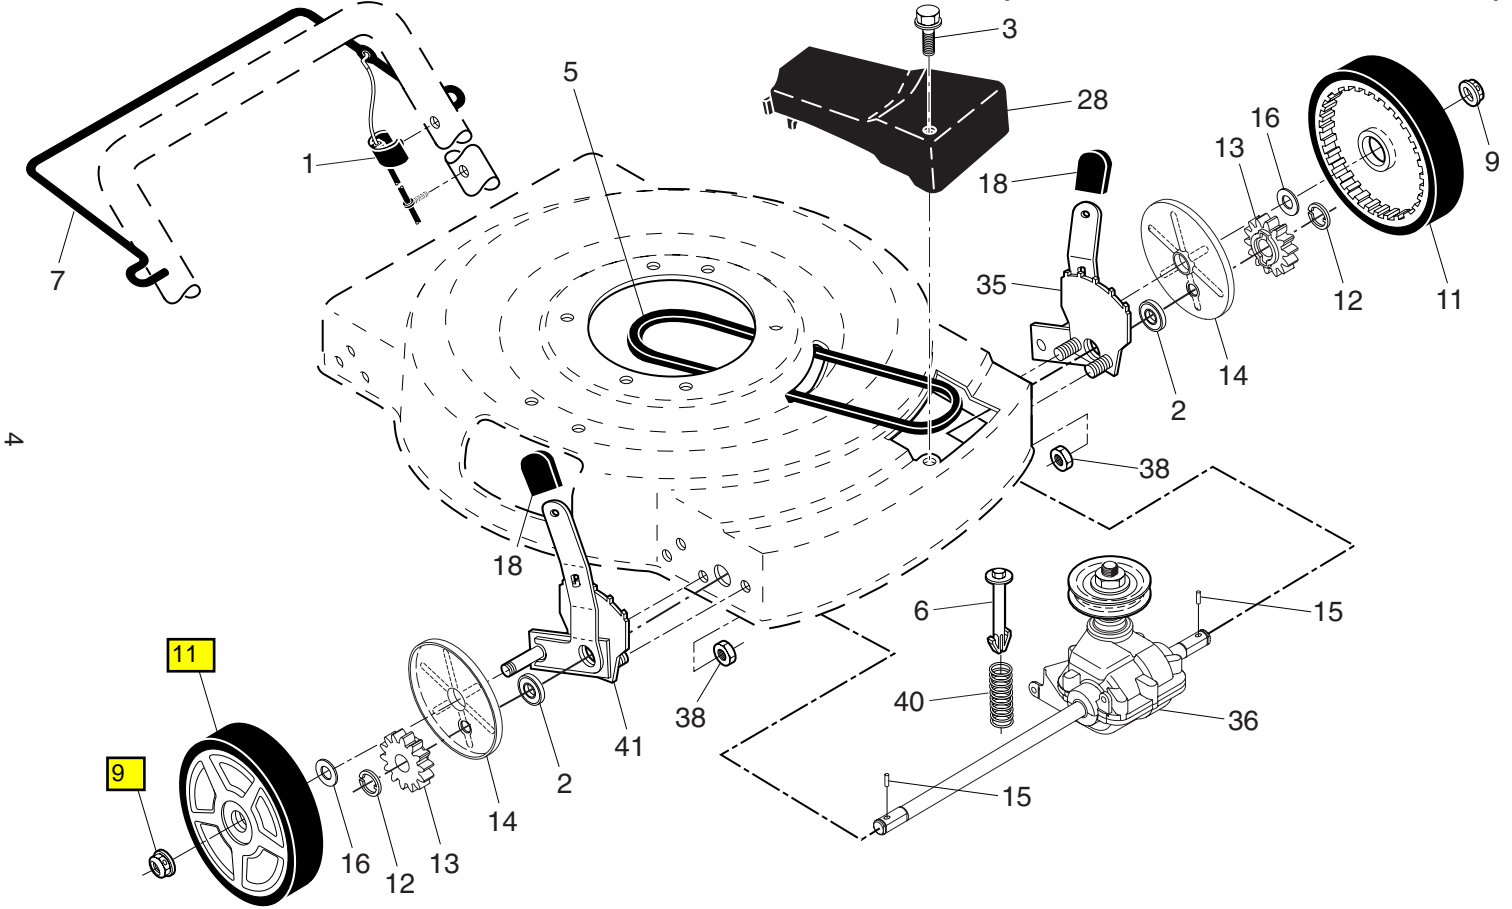

ROTARY LAWN MOWER -- MODEL NUMBER PR625Y22SHP (MFG. ID. NUMBER 96122002102)

ROTARY LAWN MOWER -- MODEL NUMBER PR625Y22SHP (MFG. ID. NUMBER 96122002102)

KEY NO.	PART NO.	DESCRIPTION	KEY NO.	PART NO.	DESCRIPTION
1	194653	Drive Control Cable Assembly	15	404845	Pawl, Drive
2	191039	Bearing, Wheel Adjuster	16	67725	Washer
3	143603	Pan Head Tapping Screw #10-24 x 2-3/4	18	701037X421	Selector Knob
5	146527	V-Belt	28	194398X428	Drive Cover
6	150495	Spring Retainer	35	424201	Kit, Wheel Adjuster, LH (Includes Knob and Bearing)
7	194185X421	Control Bar, Drive	36	415226	Gear Case Assembly, Complete
9	409148	Locknut, Hex	38	73800400	Locknut, Hex 1/4-20
11	193912X421	Wheel & Tire Assembly	40	137090	Spring
12	12000058	E-Ring	41	424200	Kit, Wheel Adjuster, RH (Includes Knob and Bearing)
13	403849	Pinion			
14	189403	Dust Cover			

NOTE: All component dimensions given in U.S. inches. 1 inch = 25.4 mm. **IMPORTANT:** Use only Original Equipment Manufacturer (O.E.M.) replacement parts. Failure to do so could be hazardous, damage your lawn mower and void your warranty.