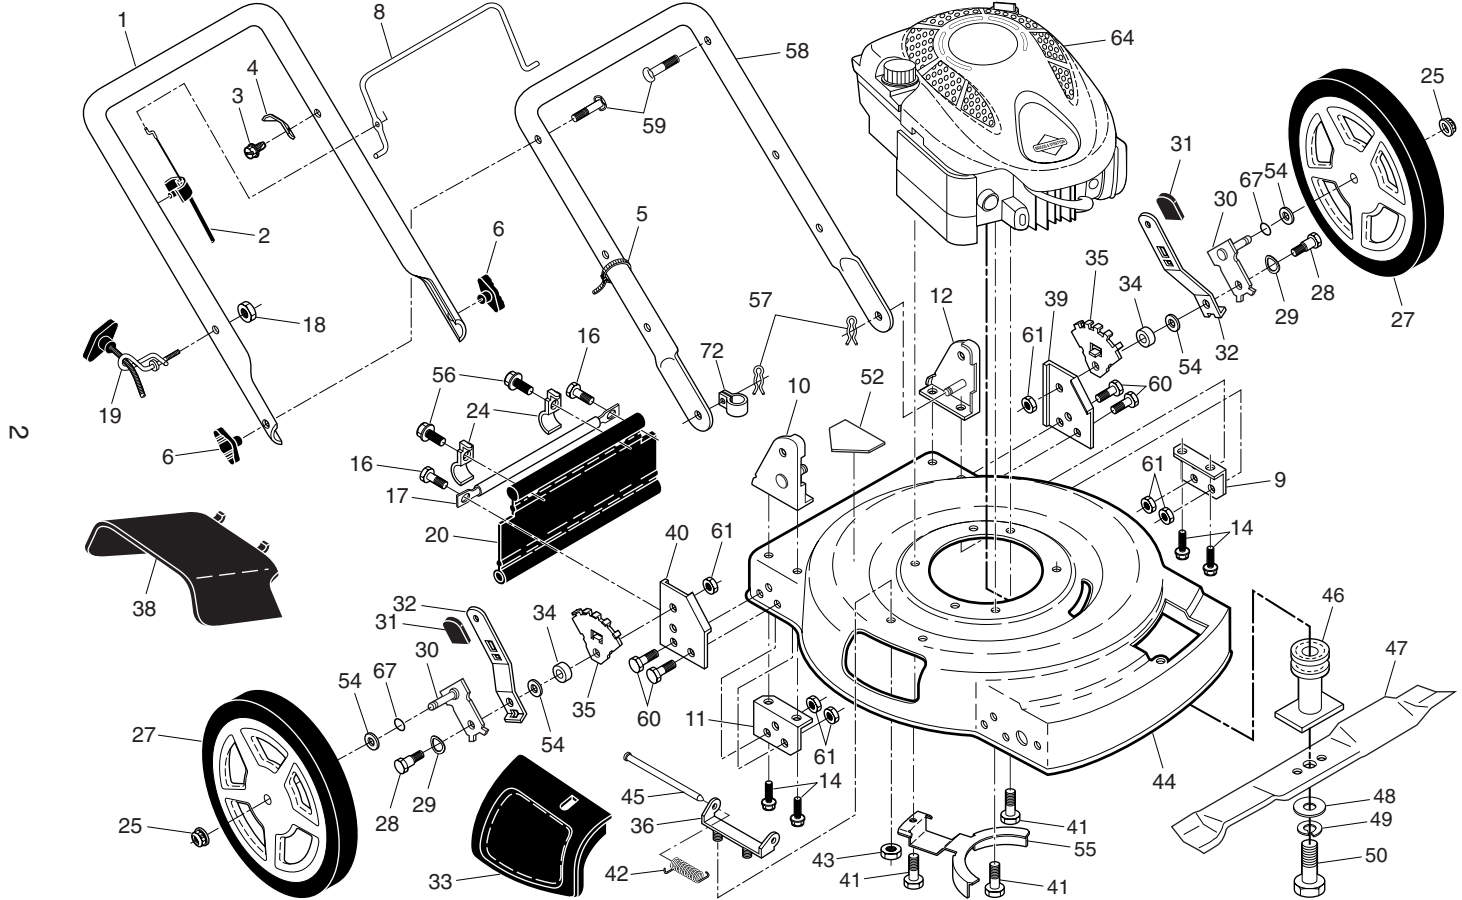

ROTARY LAWN MOWER -- MODEL NUMBER PR625Y22SHP (MFG. ID. NUMBER 96122002400)

2

ROTARY LAWN MOWER - - MODEL NUMBER **PR625Y22SHP** (MFG. ID. NUMBER 96122002400)

KEY NO.	PART NO.	DESCRIPTION	KEY NO.	PART NO.	DESCRIPTION	KEY NO.	PART NO.	DESCRIPTION
1	427619X479	Upper Handle	30	401180X004	Axle Arm Assembly	52	404763	Decal, Danger
2	183567	Engine Zone Control Cable	31	701037X421	Knob, Selector	54	88348	Washer, Flat
3	750634	Screw	32	401621X004	Spring, Selector	55	422044X004	Belt Keeper
4	850733X004	Bracket, Upstop	33	151889	Mulcher Door	56	750097	Screw, Hex Washer Head #10-24 x 1/2
5	66426	Wire Tie	34	401629	Spacer			
6	189713X428	Handle Knob	35	407501X005	Bracket, Wheel Adjuster	57	51793	Hairpin Cotter
8	427414X421	Control Bar	36	154132	Bracket, Housing	58	151590X479	Lower Handle
9	153282X479	Support Bracket, Handle, LH	38	176509	Deflector, Discharge	59	191574	Handle Bolt
10	170345X479	Handle Bracket, RH	39	193248X479	Support Bracket, LH	60	74760612	Bolt
11	153350X479	Support Bracket, Handle, RH	40	193247X479	Support Bracket, RH	61	73930600	Locknut
12	170346X479	Handle Bracket, LH	41	150406	Screw, Hex Head, Threaded, Rolled 3/8-16 x 1-1/8	64	---	Engine, Briggs & Stratton, Model Number 122T02-1207-EA (For engine service and replacement parts, call Briggs & Stratton at 1-800-233-3723)
ω 14	149741	Screw, Thread Cutting 5/16-18 x 3/4	42	152124	Spring, Torsion			
16	17060410	Screw	43	73800400	Locknut, Hex			
17	165175X479	Support Rod	44	430541	Kit, Lawn Mower Housing (Includes Key Number 46)			
18	132004	Locknut, Keps						
19	194788	Rope Guide	45	147286	Rod, Hinge	67	197480	O-Ring
20	413160	Rear Skirt	46	421176	Blade Adapter / Pulley	72	197991	Clip, Cable
24	192301X004	Clamp, Rear Skirt	47	406713	Blade, 22"	--	404764	Warning Decal (not shown)
25	409149	Locknut, Hex 3/18-16	48	851074	Washer, Hardened	--	193733	Operator's Manual, English
27	195012X428	Wheel & Tire Assembly	49	850263	Washer, Lock, Helical	--	193736	Operator's Manual, French
28	174719	Shoulder Bolt	50	851084	Screw, Hex Head, Grade 8 3/8-24 x 1-3/8	--	430453	Repair Parts Manual
29	401630	Washer, Curved, Cylindrical						

NOTE: All component dimensions given in U.S. inches. 1 inch = 25.4 mm. **IMPORTANT:** Use only Original Equipment Manufacturer (O.E.M.) replacement parts. Failure to do so could be hazardous, damage your lawn mower and void your warranty.