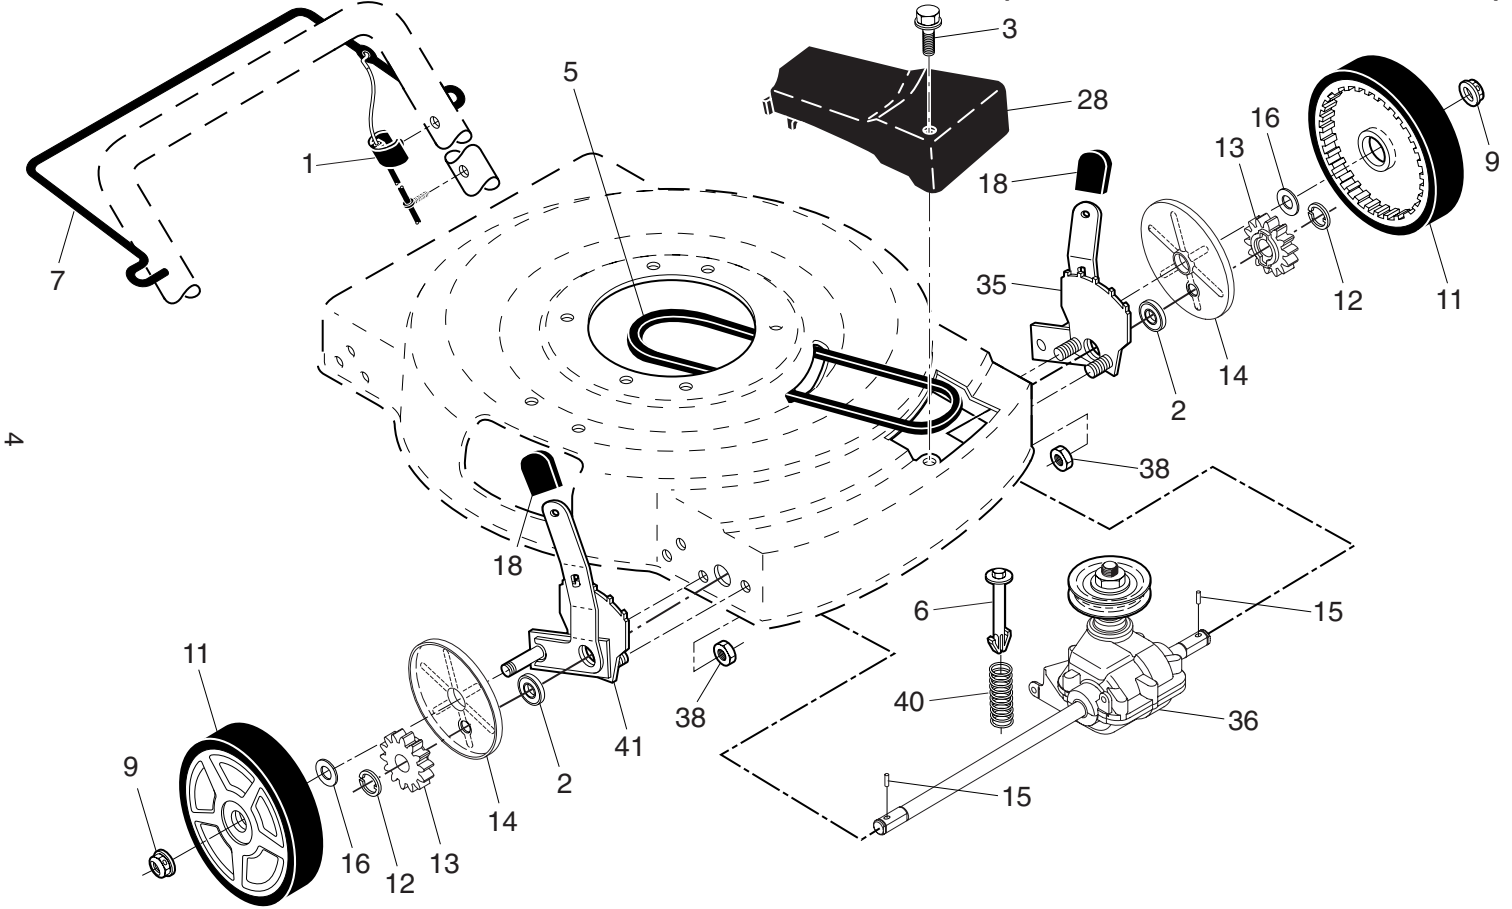

ROTARY LAWN MOWER -- MODEL NUMBER PR625Y22SHP (MFG. ID. NUMBER 96122002400)

ROTARY LAWN MOWER -- MODEL NUMBER PR625Y22SHP (MFG. ID. NUMBER 96122002400)

4

KEY NO.	PART NO.	DESCRIPTION
1	194653	Drive Control Cable Assembly
2	191039	Bearing, Wheel Adjuster
3	143603	Pan Head Tapping Screw #10-24 x 2-3/4
5	146527	V-Belt
6	150495	Spring Retainer
7	194185X421	Control Bar, Drive
9	409148	Locknut, Hex
11	193912X428	Wheel & Tire Assembly
12	12000058	E-Ring
13	403849	Pinion
14	189403	Dust Cover

KEY NO.	PART NO.	DESCRIPTION
15	404845	Pawl, Drive
16	67725	Washer
18	701037X421	Selector Knob
28	194398X428	Drive Cover
35	424201	Kit, Wheel Adjuster, LH (Includes Knob and Bearing)
36	415226	Gear Case Assembly, Complete
38	73800400	Locknut, Hex 1/4-20
40	137090	Spring
41	424200	Kit, Wheel Adjuster, RH (Includes Knob and Bearing)

NOTE: All component dimensions given in U.S. inches. 1 inch = 25.4 mm. **IMPORTANT:** Use only Original Equipment Manufacturer (O.E.M.) replacement parts. Failure to do so could be hazardous, damage your lawn mower and void your warranty.