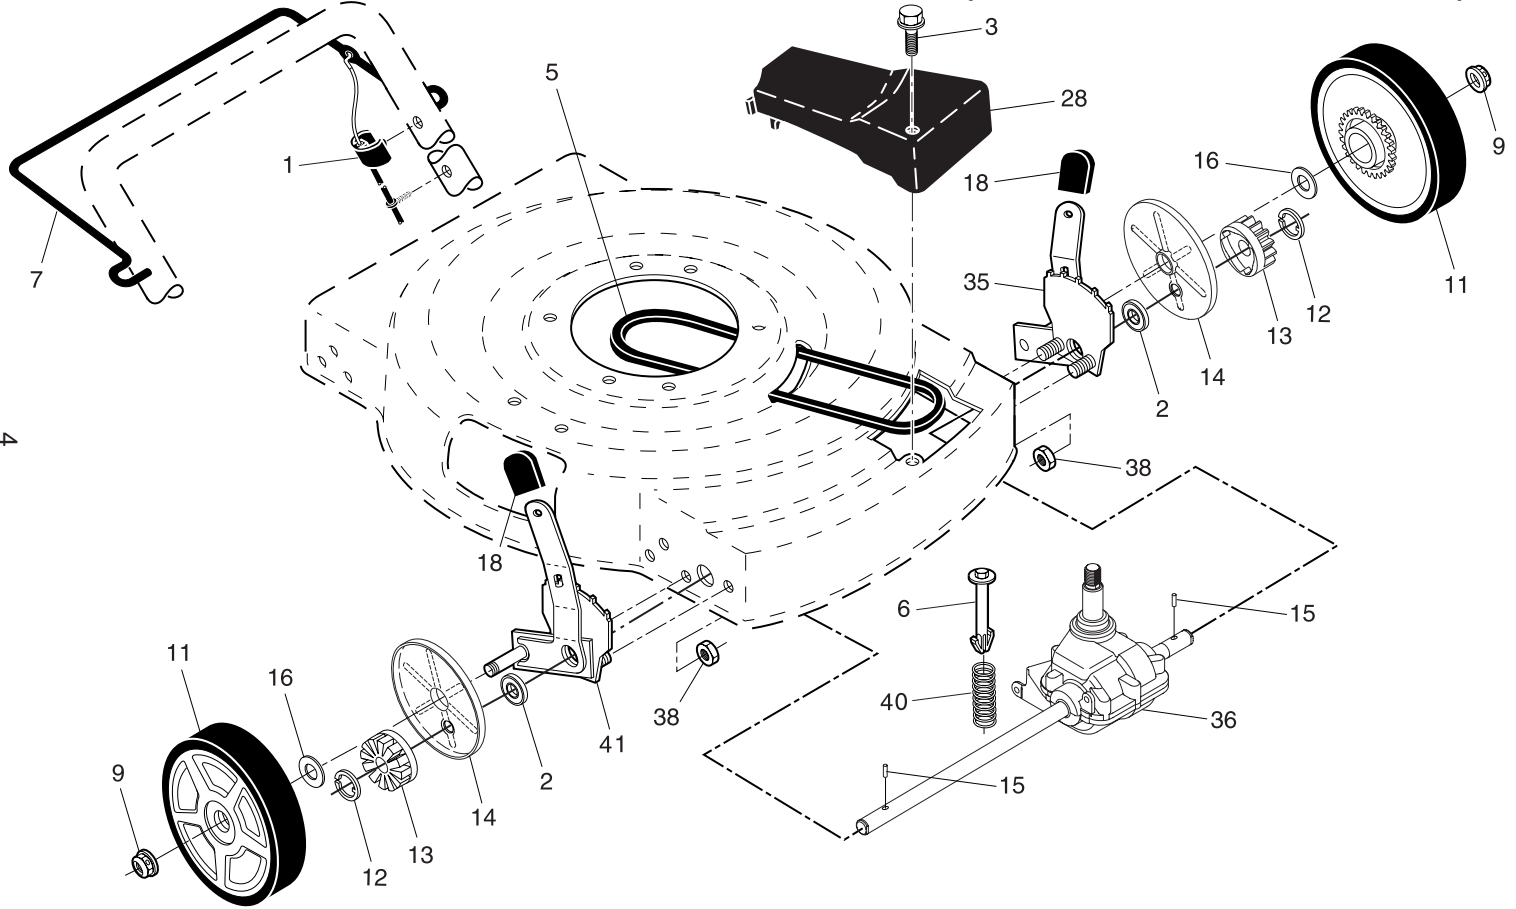

NOTE: All component dimensions given in U.S. inches. 1 inch = 25.4 mm. **IMPORTANT:** Use only Original Equipment Manufacturer (O.E.M.) replacement parts. Failure to do so could be hazardous, damage your lawn mower and void your warranty.

ROTARY LAWN MOWER - - MODEL NUMBER 961240003 (MFG. ID. NUMBER 96124000300)

ROTARY LAWN MOWER - - MODEL NUMBER 961240003 (MFG. ID. NUMBER 96124000300)

KEY NO.	PART NO.	DESCRIPTION
1	194653	Drive Control Cable Assembly
2	191039	Bearing, Wheel Adjuster
3	143603	Pan Head Tapping Screw #10-24 x 2-3/4
5	146527	V-Belt
6	150495	Spring Retainer
7	194185X421	Control Bar, Drive
9	409148	Locknut, Hex
11	193912X421	Wheel & Tire Assembly
12	12000058	E-Ring
13	403849	Pinion
14	189403	Dust Cover

KEY NO.	PART NO.	DESCRIPTION
15	404845	Pawl, Drive
16	67725	Washer
18	701037X421	Selector Knob
28	194398X428	Drive Cover
35	408862	Kit, Wheel Adjuster, LH (Includes Knob and Bearing)
36	415226	Gear Case Assembly, Complete
38	73800400	Locknut, Hex 1/4-20
40	137090	Spring
41	408861	Kit, Wheel Adjuster, RH (Includes Knob and Bearing)