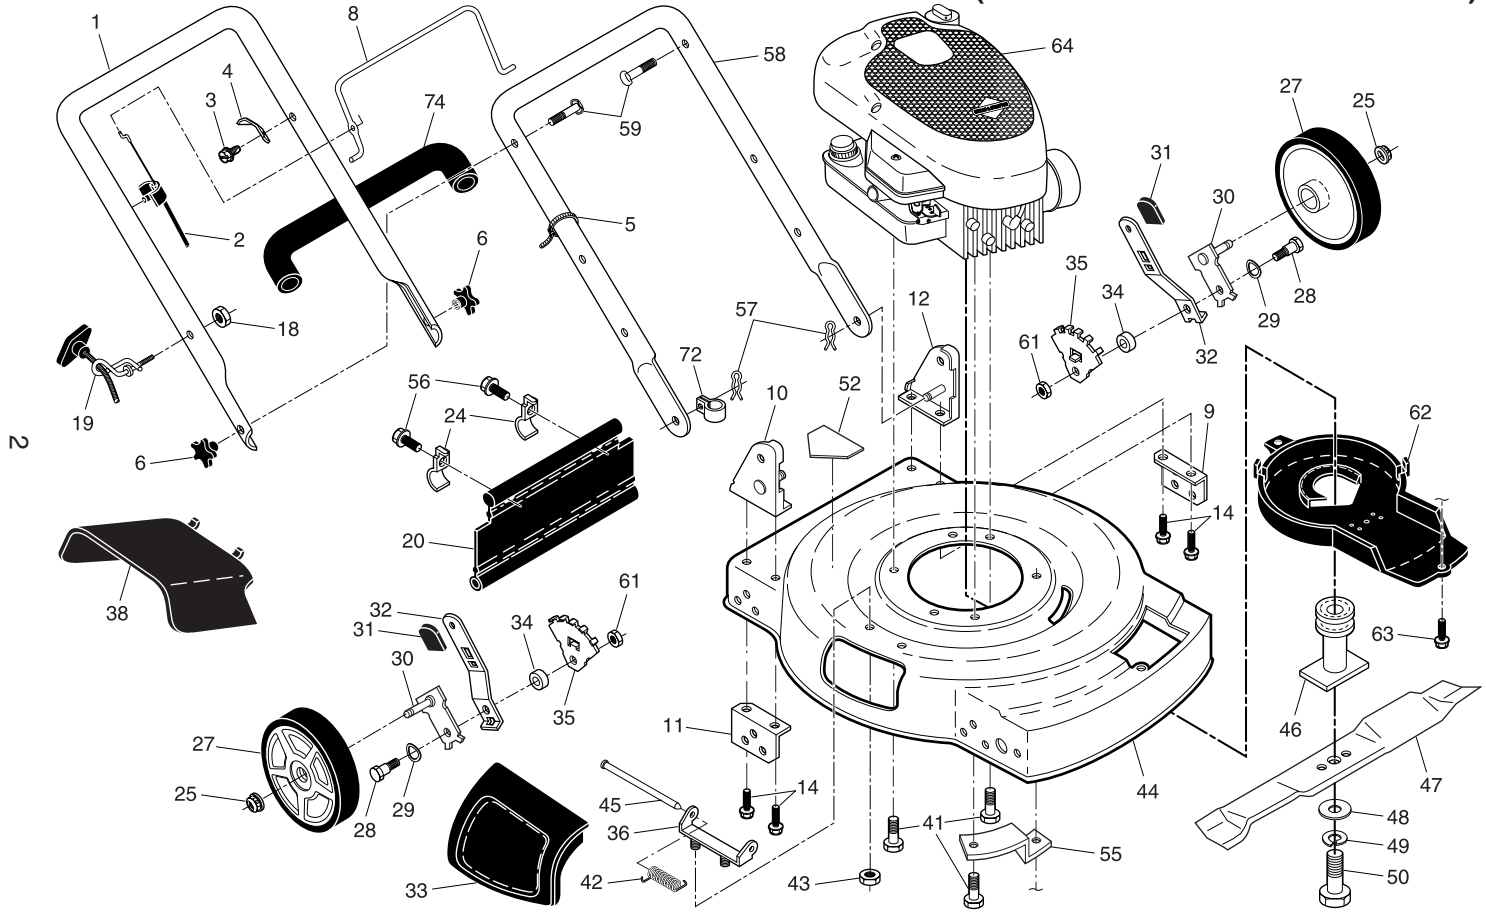

ROTARY LAWN MOWER - - MODEL NUMBER 961240003 (MFG. ID. NUMBER 96124000300)

ROTARY LAWN MOWER - - MODEL NUMBER **961240003** (MFG. ID. NUMBER 96124000300)

KEY NO.	PART NO.	DESCRIPTION	KEY NO.	PART NO.	DESCRIPTION	KEY NO.	PART NO.	DESCRIPTION
1	403196	Upper Handle Assembly (Includes Foam Grip)	30	401179X004	Axle Arm Assembly	55	188839X004	Mounting Bracket, Debris Shield
2	175148	Engine Zone Control Cable	31	701037X421	Knob, Selector	56	750097	Screw, Hex Washer Head #10-24 x 1/2
3	750634	Screw	32	401624X004	Spring, Selector	57	51793	Hairpin Cotter
4	850733X004	Bracket, Upstop	33	151889	Mulcher Door	58	151590X479	Lower Handle
5	66426	Wire Tie	34	401629	Spacer	59	191574	Handle Bolt
6	182398	Handle Knob	35	407501X005	Bracket, Wheel Adjuster	61	73930600	Locknut, Hex
8	194199X421	Control Bar	36	154132	Bracket, Housing	62	405843	Debris Shield
9	153282X479	Support Bracket, Handle, LH	38	176509	Deflector, Discharge	63	192325	Screw
10	170345X479	Handle Bracket, RH	41	150406	Screw, Hex Head, Threaded, Rolled 3/8-16 x 1-1/8	64	- - -	Engine, Briggs & Stratton, Model Number 10L802- 1260-F1 (For engine service and replacement parts, call Briggs & Stratton at 1-800-233-3723)
11	153350X479	Support Bracket, Handle, RH	42	152124	Spring, Torsion	72	197991	Clip, Cable
12	170346X479	Handle Bracket, LH	43	73800400	Locknut, Hex 1/4-20	74	186362	Grip, Foam
14	149741	Screw, Thread Cutting 5/16-18 x 3/4	44	412210	Kit, Mower Housing (Includes Key Number 52)	- -	404764	Warning Decal (not shown)
18	132004	Locknut, Keps	45	147286	Rod, Hinge	- -	193733	Operator's Manual, English
19	194788	Rope Guide	46	195963	Blade Adapter / Pulley	- -	193736	Operator's Manual, French
20	413160	Kit, Rear Skirt	47	406713	Blade, 22"	- -	424574	Repair Parts Manual
24	192301X004	Clamp, Rear Skirt	48	851074	Washer, Hardened			
25	409148	Locknut, Hex 3/18-16	49	850263	Washer, Lock, Helical			
27	193909X421	Wheel & Tire Assembly	50	851084	Screw, Hex Head, Grade 8 3/8-24 x 1-3/8			
28	174719	Shoulder Bolt	52	404763	Decal, Danger			
29	401630	Washer, Curved, Cylindrical						

NOTE: All component dimensions given in U.S. inches. 1 inch = 25.4 mm. **IMPORTANT:** Use only Original Equipment Manufacturer (O.E.M.) replacement parts. Failure to do so could be hazardous, damage your lawn mower and void your warranty.