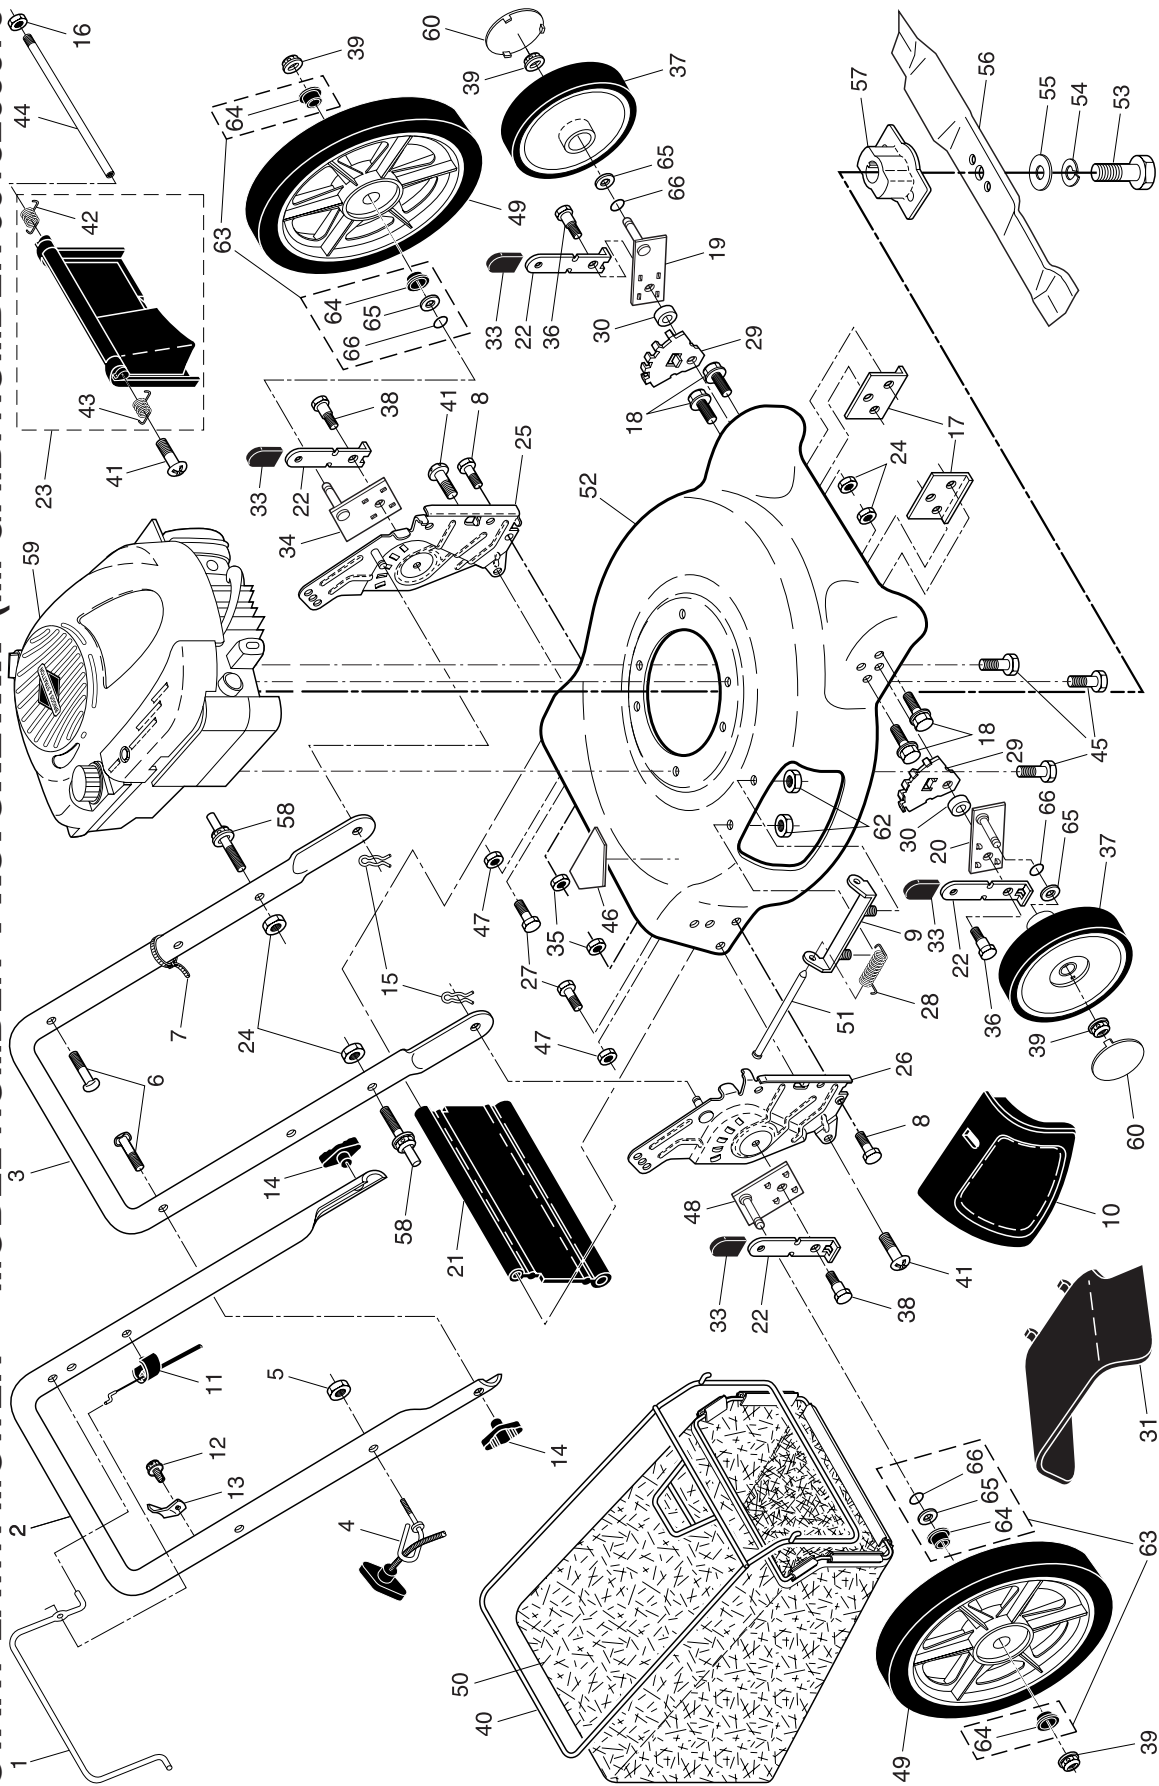

ROTARY LAWN MOWER -- MODEL NUMBER PR675N21RH (MFG. I.D. NUMBER 96132000701)

ROTARY LAWN MOWER - - MODEL NUMBER PR675N21RH (MFG. I.D. NUMBER 96132000701)

KEY NO.	PART NO.	DESCRIPTION	KEY NO.	PART NO.	DESCRIPTION
1	194176X428	Control Bar	39	83923	Flanged Locknut
2	194180X479	Upper Handle	40	188813	Frame, Grassbag
3	193664X479	Lower Handle	41	88652	Hinge Screw
4	179585	Rope Guide	42	165766	Spring, Rear Door, LH
5	132004	Locknut, Hex 1/4-20	43	165767	Spring, Rear Door, RH
6	191574	Handle Bolt	44	185819	Rod, Stiffener
7	66426	Wire Tie	45	150406	Hex Head Thread Rolling Screw 3/8-16 x 1
8	74780512	Hex Bolt 5/16-18 x 3/4	46	107339X	Danger Decal
9	154132	Mounting Bracket, Mulcher Door	47	73800500	Nut, Hex
10	165754	Mulcher Door	48	180410X004	Axle Arm Assembly, Rear, RH
11	176556	Engine Zone Control Cable	49	195630	Wheel & Tire Assembly, Rear, 14"
12	750634	Hex Washer Head Screw #10-24 x 1/2	50	194759	Grassbag
13	86899X004	Up-Stop Bracket	51	147286	Rod, Hinge
14	189713X428	Handle Knob	52	174161	Kit, Lawn Mower Housing
15	51793	Hairpin Cotter	53	851084	(Includes Key Numbers 17, 18 and 46)
16	751152	Nut, Hex	54	850263	Hex Head Screw, Grade 8, 3/8-24 x 1-3/8
17	165946X479	Support Bracket	55	851074	Helical Lockwasher
18	17600406	Screw	56	189028	Hardened Washer
19	186577X004	Axle Arm Assembly, Front, LH	57	184590	21" Blade
20	186578X004	Axle Arm Assembly, Front, RH	58	188821	Blade Adapter
21	189008	Rear Skirt	59	- - -	Adjustment Bolt
22	168360X004	Selector Spring			Engine, Briggs & Stratton, Model Number 125K02
23	186612	Kit, Rear Door (Includes Springs)			(For engine service and replacement parts,
24	73930500	Locknut, Hex 5/16-18			call Briggs & Stratton at 1-800-233-3723)
25	186212X479	Handle Bracket Assembly, LH	60	77400	Hubcap, Front Wheel
26	186213X479	Handle Bracket Assembly, RH	62	73800400	Nut, Hex
27	851856	Screw 1/4-20 x 3/8	63	193498	Kit, Bushing, High Wheel
28	152124	Spring, Hinge Rod	64	193028X428	Bushing, Nylon, Black
29	160835X007	Wheel Adjusting Bracket, Front	65	88348	Washer, Flat 3/8
30	183901	Spacer	66	188152	O-Ring
31	165760	Deflector, Discharge	--	162300	Warning Decal (not shown)
33	170143	Selector Knob	--	193732	Operator's Manual, English
34	180409X004	Axle Arm Assembly, LR	--	193734	Operator's Manual, French
35	166785	Locknut, Hex 5/16-18	--	195826	Repair Parts Manual, English / French
36	160828	Shoulder Bolt 5/16-18			
37	194855	Wheel & Tire Assembly, Front			
38	164362	Shoulder Bolt			