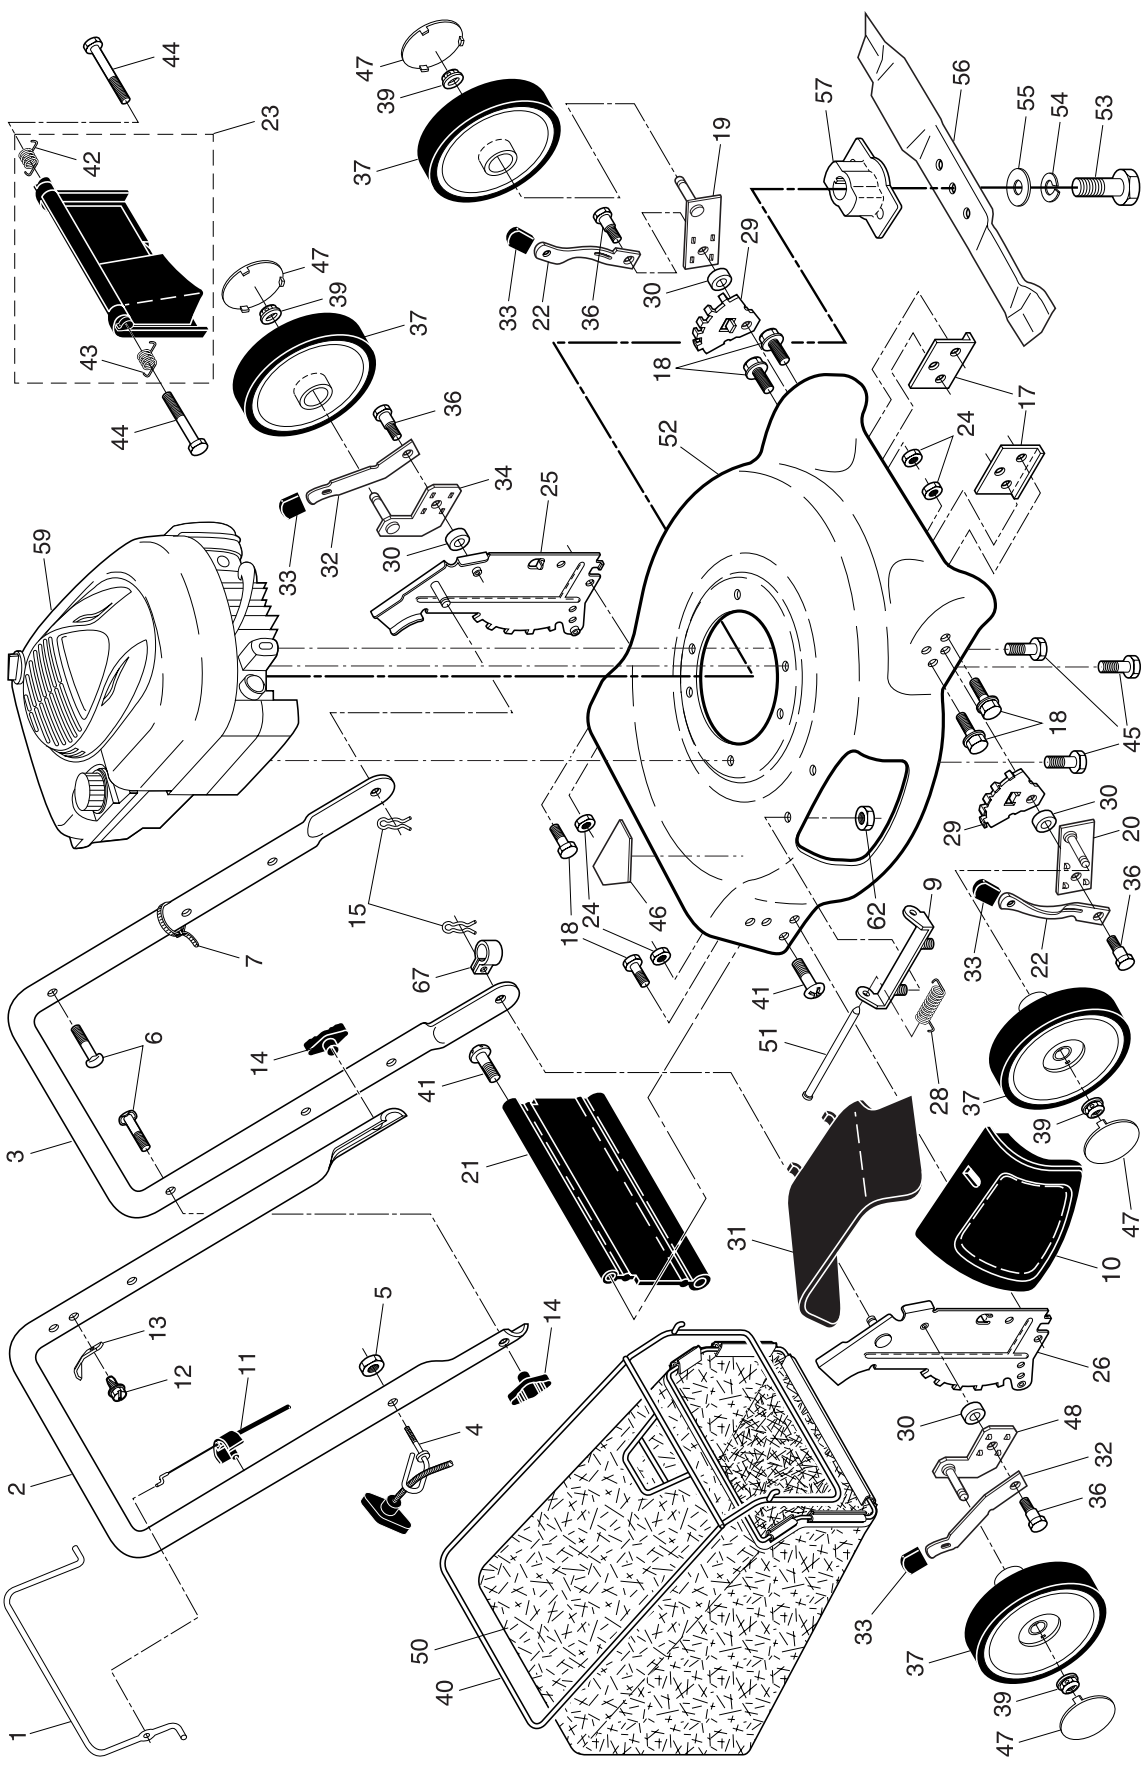

ROTARY LAWN MOWER -- MODEL NUMBER P065N21C (MFG. ID. NUMBER 96132000800)

ROTARY LAWN MOWER -- MODEL NUMBER **PO65N21C** (MFG. ID. NUMBER 96132000800)

KEY NO.	PART NO.	DESCRIPTION	KEY NO.	PART NO.	DESCRIPTION
1	194177X428	Control Bar	34	186576X004	Axle Arm Assembly, Rear, LH
2	194179X479	Upper Handle	36	160828	Shoulder Bolt 5/16-18
3	169708X479	Lower Handle	37	146247	Wheel & Tire Assembly
4	179585	Rope Guide	39	83923	Flanged Locknut, Hex
5	132004	Nut, Hex	40	188813	Frame, Grassbag
6	191574	Handle Bolt	41	88652	Hinge Screw
7	66426	Wire Tie	42	165766	Spring, Rear Door, LH
9	154132	Hinge Bracket	43	165767	Spring, Rear Door, RH
10	165754	Mulcher Door	44	184193	Bolt, Rear Door
11	183281	Cable, Engine Zone Control	45	150406	Hex Head Thread Rolling Screw 3/8-16 x 1
12	750634	Hex Washer Head Screw	46	107339	Danger Decal
13	86899X004	Up-Stop Bracket	47	77400	Hubcap
14	189713X004	Knob, Handle	48	186575X004	Axle Arm Assembly, Rear, RH
15	51793	Hairpin Cotter	50	195038	Grassbag
17	165946X479	Support Bracket	51	147286	Rod, Hinge
18	17600406	Screw	52	190490	Kit, Lawn Mower Housing
19	186577X004	Axle Arm Assembly, Front, LH	53	851084	(Includes Key Numbers 17, 18 and 46)
20	186578X004	Axle Arm Assembly, Front, RH	54	850263	Hex Head Screw 3/8-24 x 1-3/8 Grade 8
21	188987	Rear Skirt	55	851074	Helical Lockwasher
22	168360X004	Selector Spring, Front	56	189028	Hardened Washer
23	186612	Kit, Rear Door Assembly (Includes Springs)	57	193707	21" Blade
24	73930500	Locknut, Hex 5/16-18	59	- - -	Blade Adapter
25	166111X479	Handle Bracket Assembly, LH			Engine, Briggs & Stratton, Model Number 123K02
26	166112X479	Handle Bracket Assembly, RH			(For engine service and replacement parts, call Briggs & Stratton at 1-800-233-3723)
27	17600406	Screw 1/4-20 x 3/8	62	73800400	Nut, Hex
28	152124	Spring, Hinge	67	192770	Clip, Cable
29	160835X007	Wheel Adjusting Bracket, Front	- -	162300	Warning Decal (not shown)
30	183901	Spacer	- -	193732	Operator's Manual, English
31	165760	Discharge Deflector	- -	192734	Operator's Manual, French
32	169421X004	Selector Spring, Rear	- -	197283	Repair Parts Manual, English / French
33	87877	Selector Knob			

NOTE: All component dimensions given in U.S. inches. 1 inch = 25.4 mm.

IMPORTANT: Use only Original Equipment Manufacturer (O.E.M.) replacement parts. Failure to do so could be hazardous, damage your lawn mower and void your warranty.