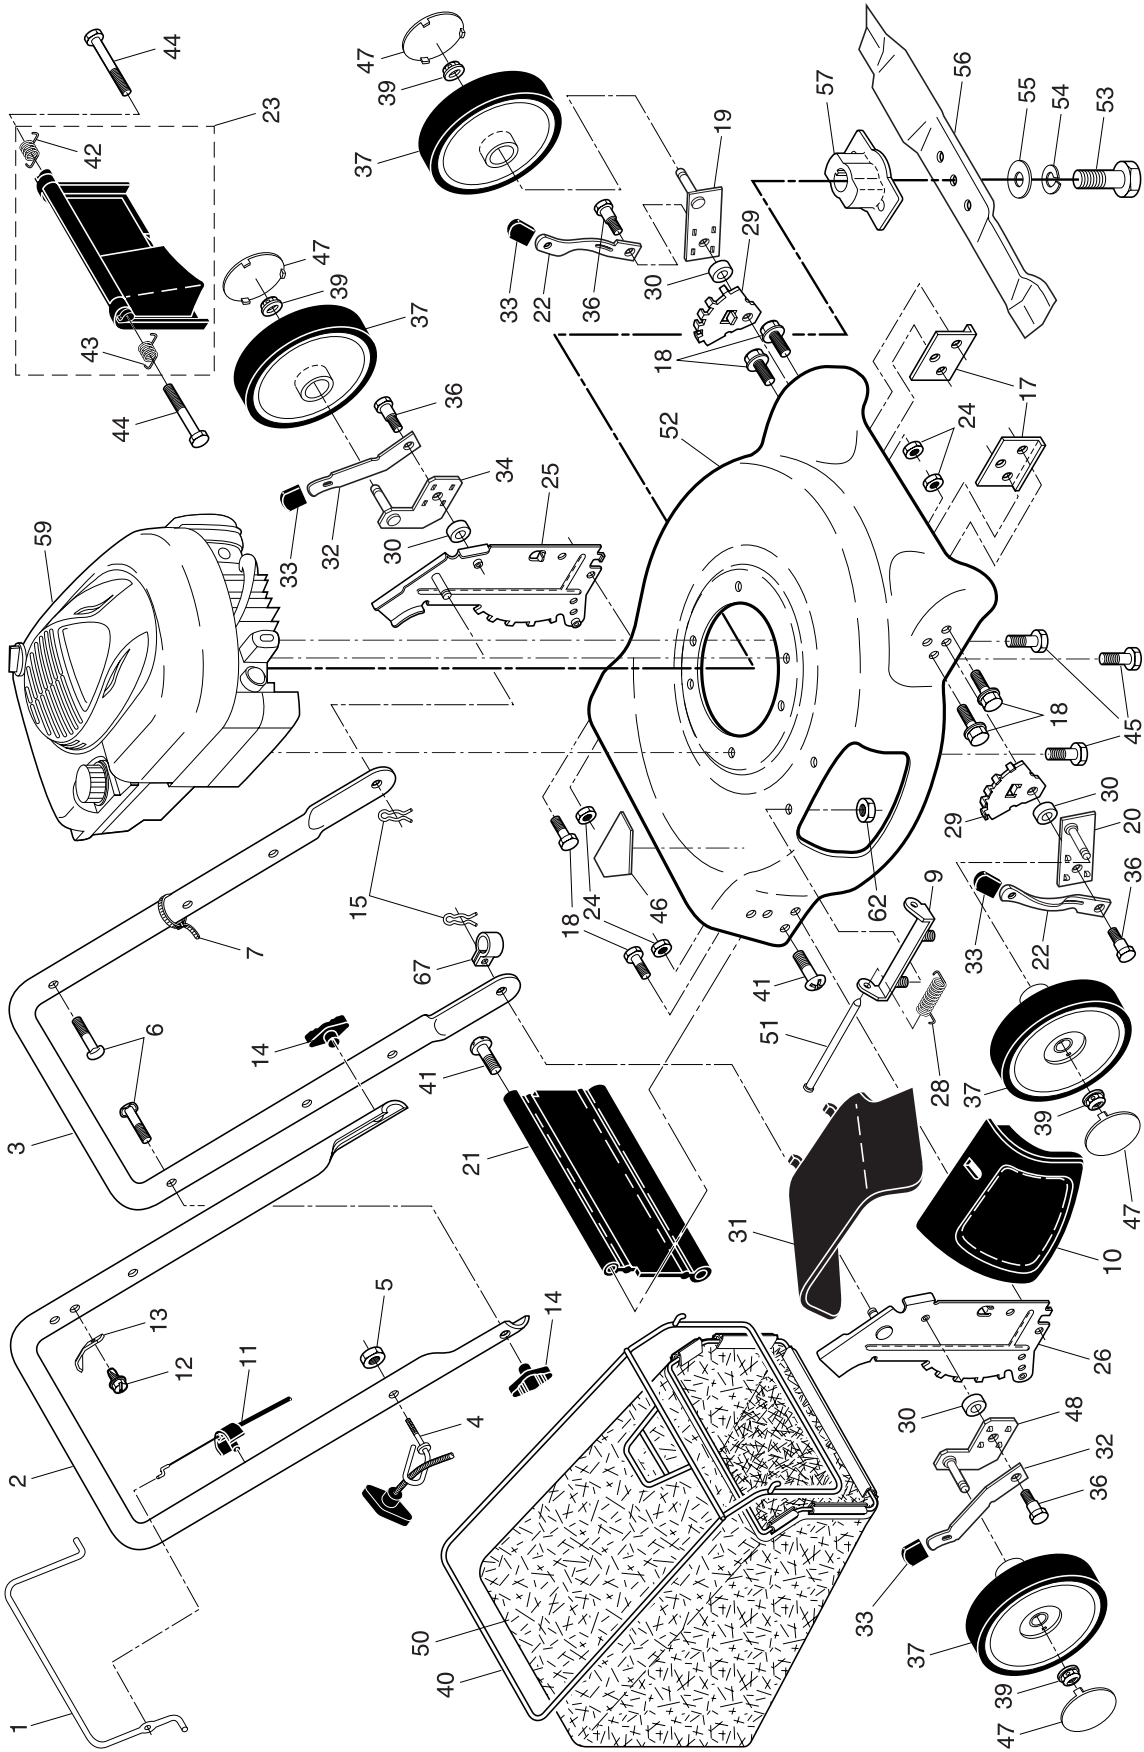

ROTARY LAWN MOWER -- MODEL NUMBER P065N21C (MFG. ID. NUMBER 96132000800)

ROTARY LAWN MOWER -- MODEL NUMBER P065N21C (MFG. ID. NUMBER 96132000800)

KEY NO.	PART NO.	DESCRIPTION	KEY NO.	PART NO.	DESCRIPTION
1	194177X428	Control Bar	34	186576X004	Axle Arm Assembly, Rear, LH
2	194179X479	Upper Handle	36	160828	Shoulder Bolt 5/16-18
3	169708X479	Lower Handle	37	146247	Wheel & Tire Assembly
4	179585	Rope Guide	39	83923	Flanged Locknut, Hex
5	132004	Nut, Hex	40	188813	Frame, Grassbag
6	191574	Handle Bolt	41	88652	Hinge Screw
7	66426	Wire Tie	42	165766	Spring, Rear Door, LH
9	154132	Hinge Bracket	43	165767	Spring, Rear Door, RH
10	165754	Mulcher Door	44	184193	Bolt, Rear Door
11	183281	Cable, Engine Zone Control	45	150406	Hex Head Thread Rolling Screw 3/8-16 x 1
12	750634	Hex Washer Head Screw	46	107339	Danger Decal
13	86899X004	Up-Stop Bracket	47	77400	Hubcap
14	189713X004	Knob, Handle	48	186575X004	Axle Arm Assembly, Rear, RH
15	51793	Hairpin Cotter	50	195038	Grassbag
17	165946X479	Support Bracket	51	147286	Rod, Hinge
18	17600406	Screw	52	190490	Kit, Lawn Mower Housing (Includes Key Numbers 17, 18 and 46)
19	186577X004	Axle Arm Assembly, Front, LH	53	851084	Hex Head Screw 3/8-24 x 1-3/8 Grade 8
20	186578X004	Axle Arm Assembly, Front, RH	54	850263	Helical Lockwasher
21	188987	Rear Skirt	55	851074	Hardened Washer
22	168360X004	Selector Spring, Front	56	189028	21" Blade
23	186612	Kit, Rear Door Assembly (Includes Springs)	57	193707	Blade Adapter
24	73930500	Locknut, Hex 5/16-18	59	- - -	Engine, Briggs & Stratton, Model Number 123K02 (For engine service and replacement parts, call Briggs & Stratton at 1-800-233-3723)
25	166111X479	Handle Bracket Assembly, LH	62	73800400	Nut, Hex
26	166112X479	Handle Bracket Assembly, RH	67	192770	Clip, Cable
27	17600406	Screw 1/4-20 x 3/8	- -	162300	Warning Decal (not shown)
28	152124	Spring, Hinge	- -	193732	Operator's Manual, English
29	160835X007	Wheel Adjusting Bracket, Front	- -	192734	Operator's Manual, French
30	183901	Spacer	- -	197283	Repair Parts Manual, English / French
31	165760	Discharge Deflector			
32	169421X004	Selector Spring, Rear			
33	87877	Selector Knob			

NOTE: All component dimensions given in U.S. inches. 1 inch = 25.4 mm.

IMPORTANT: Use only Original Equipment Manufacturer (O.E.M.) replacement parts. Failure to do so could be hazardous, damage your lawn mower and void your warranty.