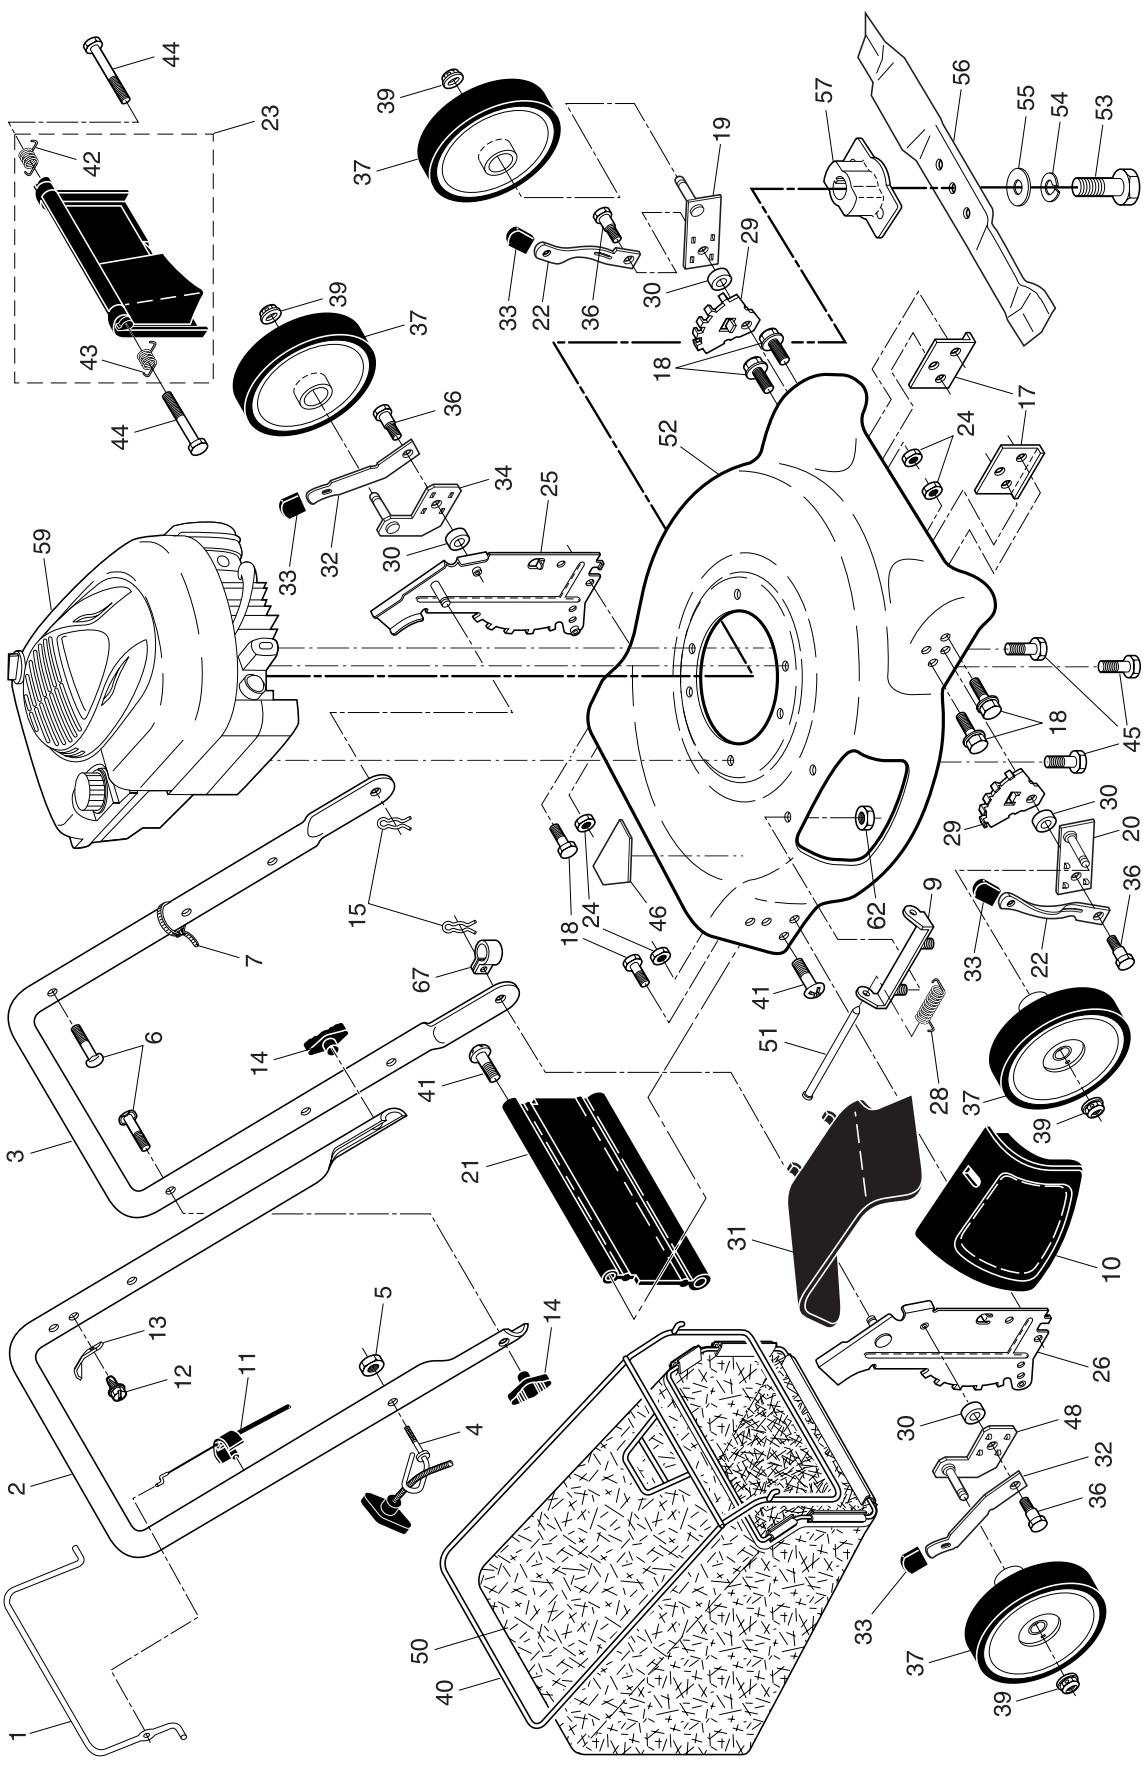

ROTARY LAWN MOWER -- MODEL NUMBER P065N21C (MFG. ID. NUMBER 96132000801)

ROTARY LAWN MOWER -- MODEL NUMBER **PO65N21C** (MFG. ID. NUMBER 96132000801)

KEY NO.	PART NO.	DESCRIPTION	KEY NO.	PART NO.	DESCRIPTION
1	194177X428	Control Bar	34	186576X004	Axle Arm Assembly, Rear, LH
2	194179X479	Upper Handle	36	160828	Shoulder Bolt 5/16-18
3	169708X479	Lower Handle	37	193909X427	Wheel & Tire Assembly
4	179585	Rope Guide	39	83923	Flanged Locknut, Hex
5	132004	Nut, Hex	40	188813	Frame, Grassbag
6	191574	Handle Bolt	41	88652	Hinge Screw
7	66426	Wire Tie	42	165766	Spring, Rear Door, LH
9	154132	Hinge Bracket	43	165767	Spring, Rear Door, RH
10	165754	Mulcher Door	44	184193	Bolt, Rear Door
11	183281	Cable, Engine Zone Control	45	150406	Hex Head Thread Rolling Screw 3/8-16 x 1
12	750634	Hex Washer Head Screw	46	107339	Danger Decal
13	86899X004	Up-Stop Bracket	48	186575X004	Axle Arm Assembly, Rear, RH
14	189713X428	Knob, Handle	50	195038	Grassbag
15	51793	Hairpin Cotter	51	147286	Rod, Hinge
17	165946X479	Support Bracket	52	190490	Kit, Lawn Mower Housing
18	17600406	Screw			(Includes Key Numbers 17, 18 and 46)
19	186577X004	Axle Arm Assembly, Front, LH	53	851084	Hex Head Screw 3/8-24 x 1-3/8 Grade 8
20	186578X004	Axle Arm Assembly, Front, RH	54	850263	Helical Lockwasher
21	188987	Rear Skirt	55	851074	Hardened Washer
22	168360X004	Selector Spring, Front	56	189028	21" Blade
23	186612	Kit, Rear Door Assembly (Includes Springs)	57	193707	Blade Adapter
24	73930500	Locknut, Hex 5/16-18	59	- - -	Engine, Briggs & Stratton, Model Number 123K02
25	166111X479	Handle Bracket Assembly, LH			(For engine service and replacement parts,
26	166112X479	Handle Bracket Assembly, RH			call Briggs & Stratton at 1-800-233-3723)
28	152124	Spring, Hinge	62	73800400	Nut, Hex
29	160835X007	Wheel Adjusting Bracket, Front	67	192770	Clip, Cable
30	183901	Spacer	- -	162300	Warning Decal (not shown)
31	165760	Discharge Deflector	- -	193732	Operator's Manual, English
32	169421X004	Selector Spring, Rear	- -	193734	Operator's Manual, French
33	87877	Selector Knob	- -	197971	Repair Parts Manual, English / French

NOTE: All component dimensions given in U.S. inches. 1 inch = 25.4 mm.

IMPORTANT: Use only Original Equipment Manufacturer (O.E.M.) replacement parts. Failure to do so could be hazardous, damage your lawn mower and void your warranty.