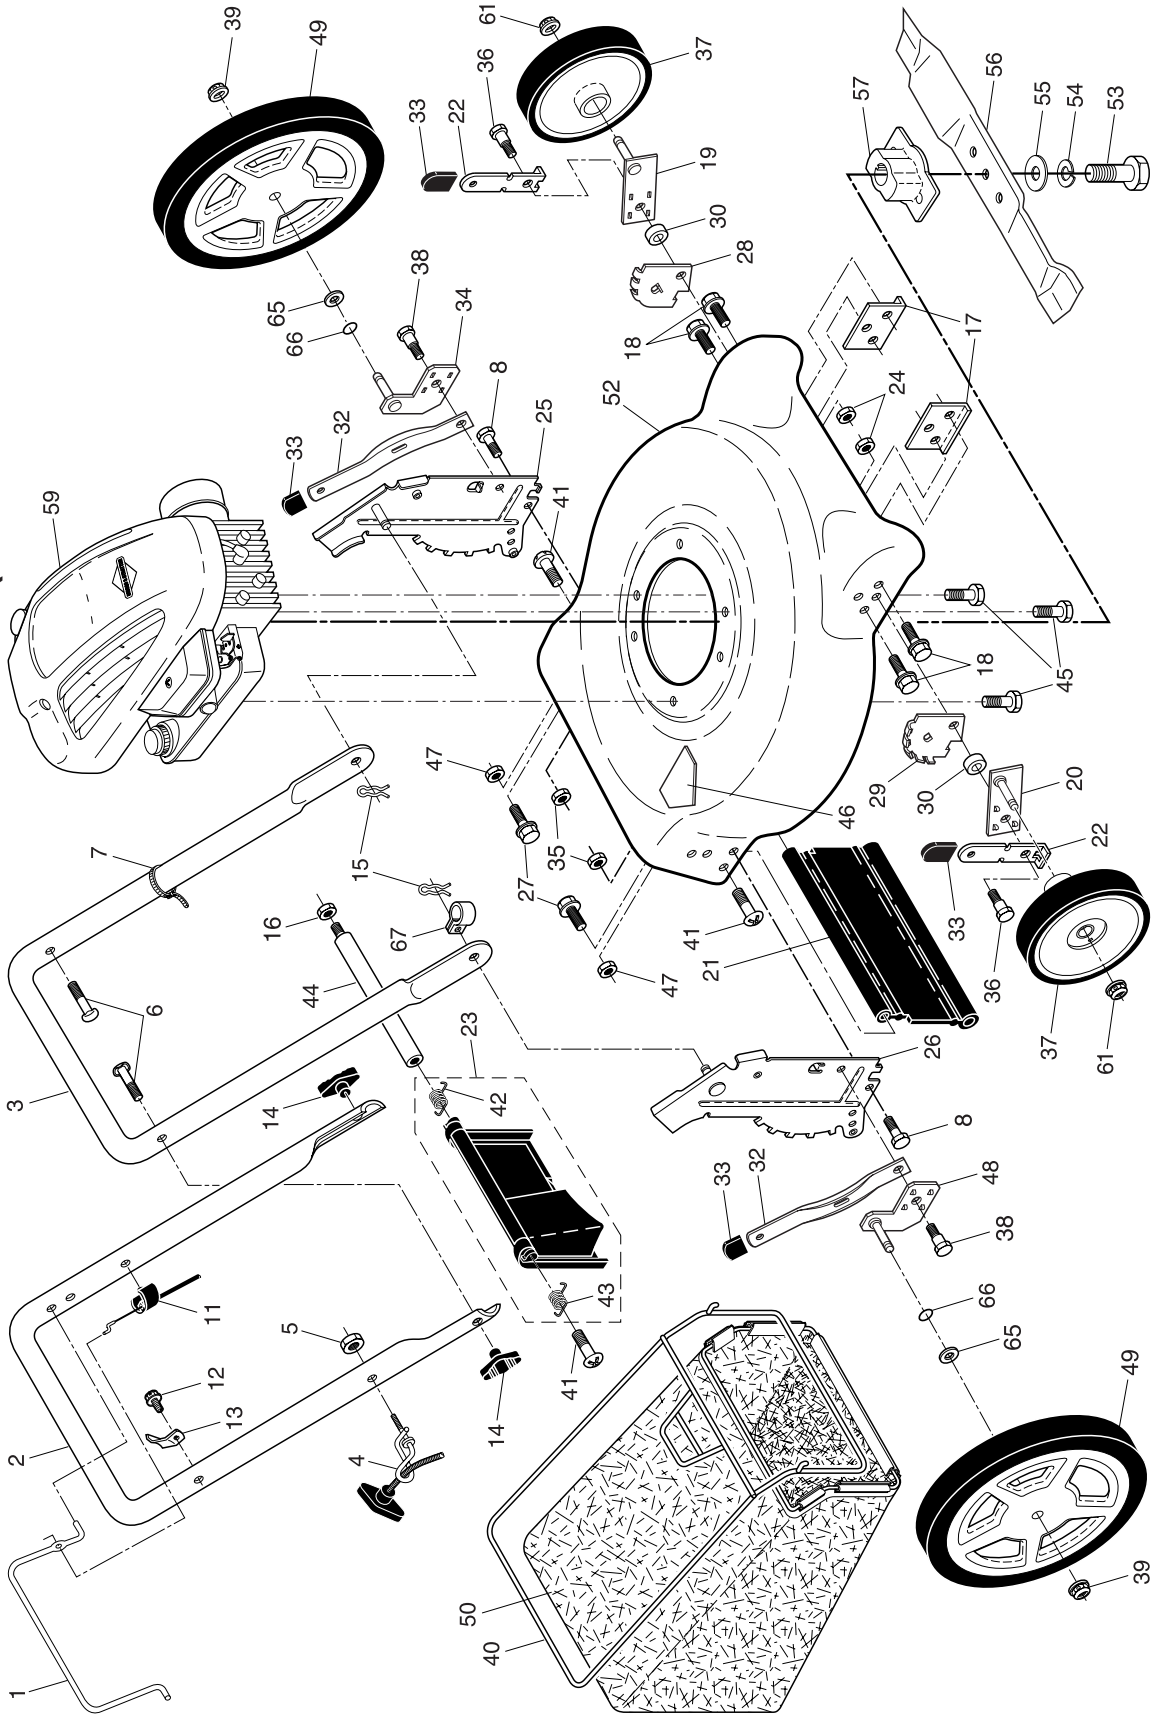

ROTARY LAWN MOWER -- MODEL NUMBER PO45N21RH (MFG. ID. NUMBER 96132001700)

ROTARY LAWN MOWER -- MODEL NUMBER PO45N21RH (MFG. ID. NUMBER 96132001700)

KEY NO.	PART NUMBER	DESCRIPTION	KEY NO.	PART NUMBER	DESCRIPTION	KEY NO.	PART NUMBER	DESCRIPTION
1	194177X428	Control Bar	26	194312X479	Handle Bracket Assy., RH	48	180410X004	Axle Arm Assy., Rear, RH
2	194179X479	Upper Handle	27	17600406	Screw 1/4-20 x 3/8	49	193929X427	Wheel & Tire Assembly, Rear 12 x 1-3/4
3	169708X479	Lower Handle	28	196664X007	Wheel Adjusting Bracket, Front, LH	50	402263	Grassbag
4	194788	Rope Guide	29	196663X007	Wheel Adjusting Bracket, Front, RH	52	196540	Housing Assembly (Includes Key #17, 18 & 46)
5	132004	Nut, Hex	30	183901	Washer	53	851084	Hex Head Screw
6	191574	Handle Bolt	32	180080X004	Selector Spring, Rear	54	850263	3/8-24 x 1-3/8 Grade 8 Helical Lockwasher
7	66426	Wire Tie	33	87877	Selector Knob	55	851074	Hardened Washer
8	74780512	Bolt, Hex Head 5/16-18 x 3/4	34	180409X004	Axle Arm Assembly, Rear, LH	56	189028	21" Blade
11	176556	Engine Zone Control Cable	35	166785	Locknut, Hex 5/16-18	57	193825	Blade Adapter
12	750634	Hex Washer Head Screw #10-24 x 1/2	36	160828	Shoulder Bolt 5/16-18	59	- - -	Engine, Briggs & Stratton, Model Number 10L902 (For engine service and replacement parts, call Briggs & Stratton at 1-800-233-3723)
13	86899X004	Up-Stop Bracket	37	193931X427	Wheel & Tire Assembly, Front 7 x 1-3/4	61	83923	Flanged Locknut
14	189713X428	Handle Knob	38	164362	Nut, Hex	65	88348	Washer, Flat
15	51793	Hairpin Cotter	39	145212	Nut, Hex	67	197991	Clip, Cable
16	191730	Nut, Hex, Flangelock	40	194642	Frame, Grassbag	- -	162300	Warning Decal (not shown)
17	165946X479	Support Bracket	41	88652	Hinge Screw	- -	193732	Operator's Manual, English
18	17600406	Screw	42	165766	Spring, LH	- -	193734	Operator's Manual, French
19	186577X004	Axle Arm Assy., Front, LH	43	165767	Spring, RH	- -	402977	Repair Parts Manual, English / French
20	186578X004	Axle Arm Assy., Front, RH	44	185819	Door Bolt			
21	189008	Rear Skirt	45	150406	Screw, Hex Head, Threaded, Rolled 3/8-16 x 1			
22	168360X004	Selector Spring, Front	46	107339X	Danger Decal			
23	186612	Kit, Rear Door Assembly (Includes Springs)	47	751153	Nut, Hex			
24	73930500	Locknut, Hex 5/16-18						
25	194310X479	Handle Bracket Assy., LH						

NOTE: All component dimensions given in U.S. inches. 1 inch = 25.4 mm.

IMPORTANT: Use only Original Equipment Manufacturer (O.E.M.) replacement parts. Failure to do so could be hazardous, damage your lawn mower and void your warranty.