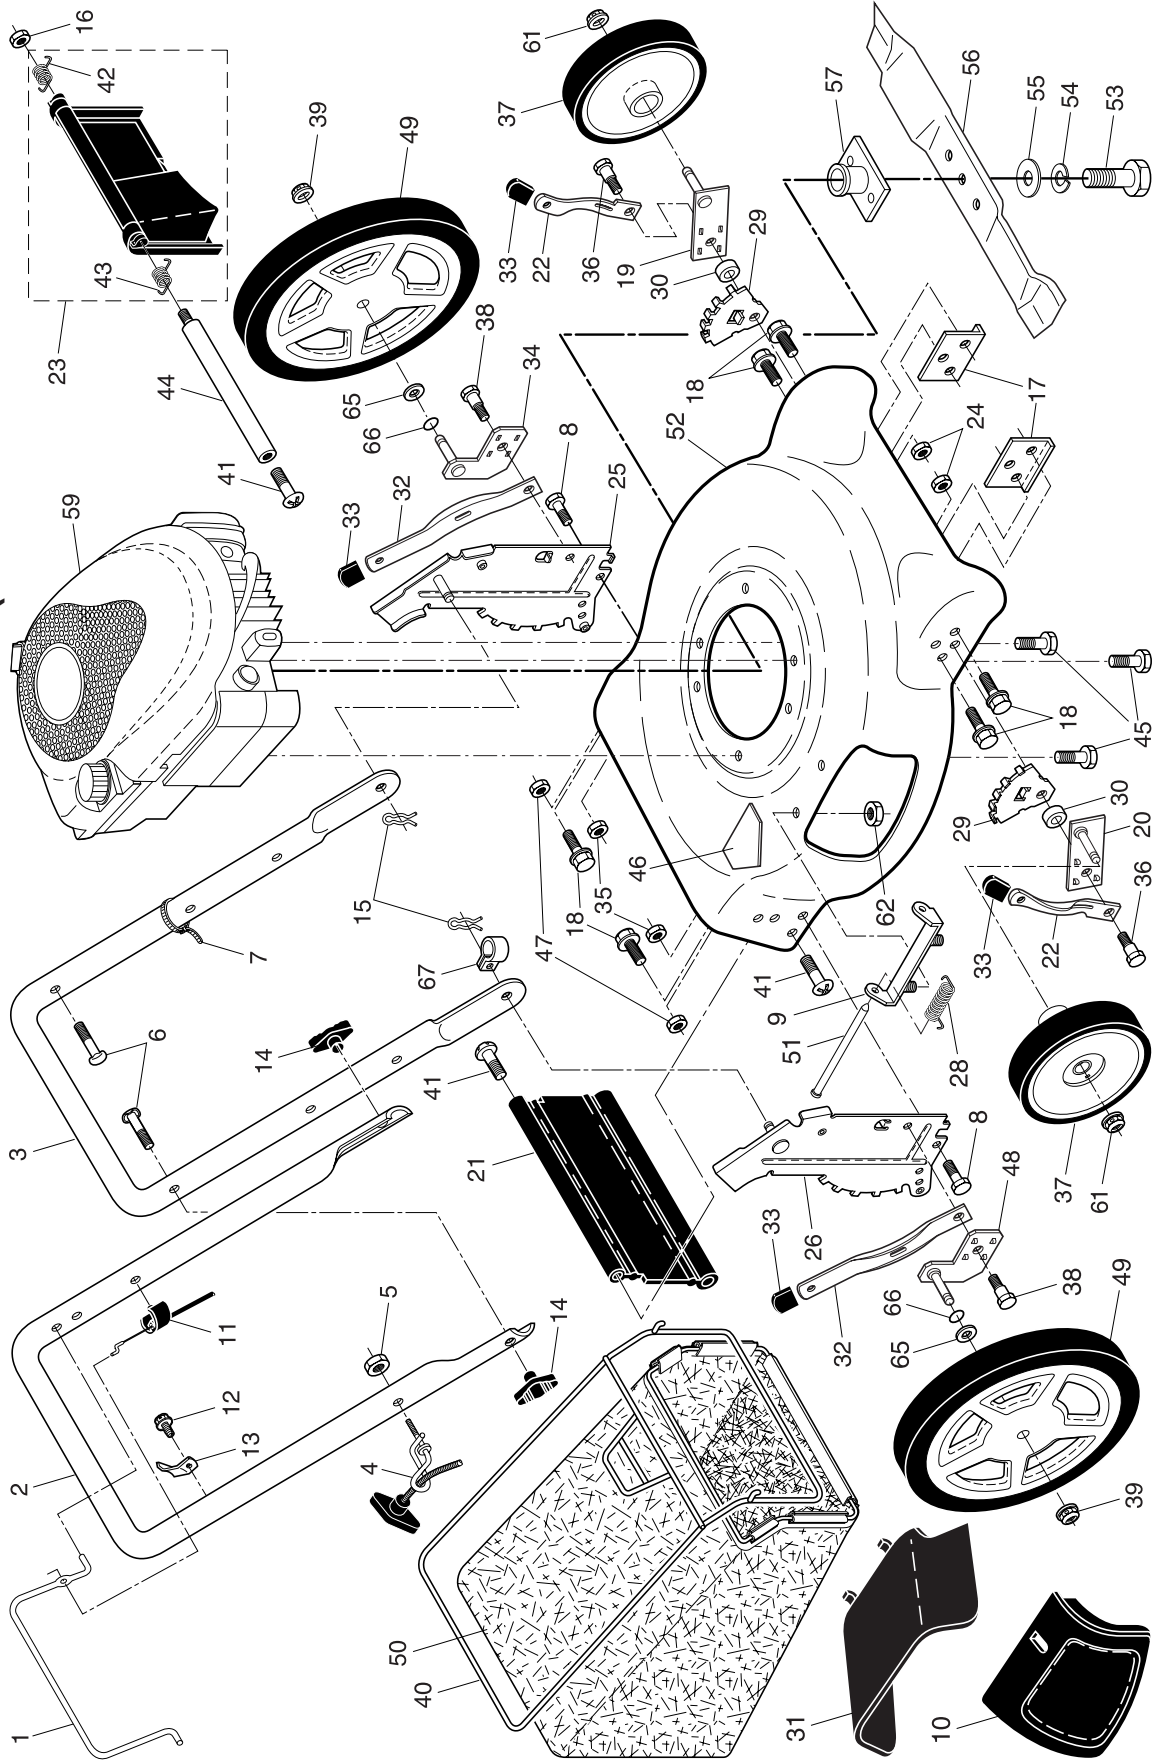

ROTARY LAWN MOWER -- MODEL NUMBER XT65N21RH (MFG. ID. NUMBER 96132001900)

ROTARY LAWN MOWER - - MODEL NUMBER XT65N21RH (MFG. ID. NUMBER 96132001900)

KEY NO.	PART NO.	DESCRIPTION	KEY NO.	PART NO.	DESCRIPTION
1	194177X428	Control Bar	36	160828	Shoulder Bolt 5/16-18
2	194179X479	Upper Handle	37	193905X427	Wheel & Tire Assembly, Front, 8"
3	169708X479	Lower Handle	38	164362	Shoulder Bolt
4	194788	Rope Guide	39	145212	Nut, Hex
5	132004	Nut, Hex	40	194642	Frame, Grassbag
6	191574	Handle Bolt	41	88652	Hinge Screw
7	66426	Wire Tie	42	165766	Spring, Rear Door, LH
8	74780512	Hex Bolt 5/16-18 x 3/4	43	165767	Spring, Rear Door, RH
9	154132	Mounting Bracket, Mulcher Door	44	185819	Rod, Stiffener
10	165754	Mulcher Door	45	150406	Hex Head Thread Rolling Screw 3/8-16 x 1
11	183281	Engine Zone Control Cable	46	107339X	Danger Decal
12	750634	Hex Washer Head Screw #10-24 x 1/2	47	166785	Nut, Hex
13	86899X004	Up-Stop Bracket	48	180410X004	Axle Arm Assembly, Rear, RH
14	189713X428	Handle Knob	49	193926X427	Wheel & Tire Assembly, Rear, 12"
15	51793	Hairpin Cotter	50	403299	Grassbag
16	191730	Nut, Hex	51	147286	Rod, Hinge
17	165946X479	Support Bracket	52	190020	Kit, Lawn Mower Housing (Includes Key Numbers 17, 18 and 46)
18	17600406	Screw	53	851084	Hex Head Screw 3/8-24 x 1-3/8 Grade 8
19	186577X004	Axle Arm Assembly, Front, LH	54	850263	Helical Lockwasher
20	186578X004	Axle Arm Assembly, Front, RH	55	851074	Hardened Washer
21	189008	Rear Skirt	56	189028	21" Blade
22	168360X004	Selector Spring, Front	57	193707	Blade Adapter
23	186612	Kit, Rear Door (Includes Springs)	59	---	Engine, Briggs & Stratton, Model Number 123K02 (For engine service and replacement parts, call Briggs & Stratton at 1-800-233-3723)
24	73930500	Locknut, Hex 5/16-18	61	83923	Flanged Locknut
25	194310X479	Handle Bracket Assembly, LH	62	73800400	Nut, Hex
26	194312X479	Handle Bracket Assembly, RH	65	88348	Washer, Flat 3/8
28	152124	Spring	66	197480	O-Ring
29	160835X007	Wheel Adjusting Bracket, Front	--	162300	Warning Decal (not shown)
30	183901	Spacer	--	193732	Operator's Manual, English
31	165760	Discharge Deflector	--	193734	Operator's Manual, French
32	180080X004	Selector Spring, Rear	--	403058	Repair Parts Manual, English / French
33	87877	Selector Knob			
34	180409X004	Axle Arm Assembly, Rear, LH			
35	751153	Nut, Hex 5/16-18			

NOTE: All component dimensions given in U.S. inches. 1 inch = 25.4 mm.

IMPORTANT: Use only Original Equipment Manufacturer (O.E.M.) replacement parts. Failure to do so could be hazardous, damage your lawn mower and void your warranty.