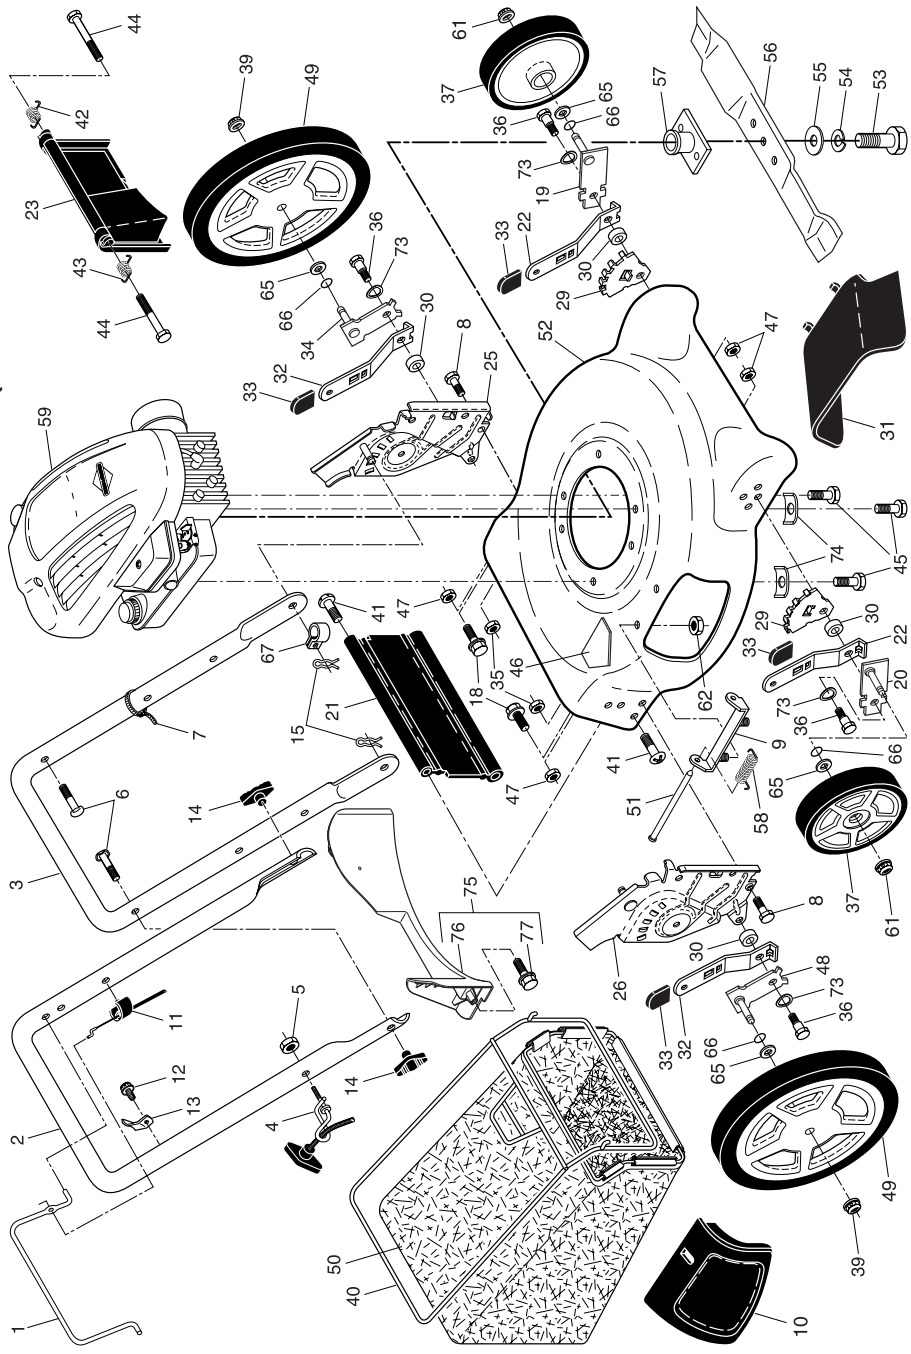

ROTARY LAWN MOWER -- MODEL NUMBER PO500N21RHX (MFG. ID. NO. 96132002801)

ROTARY LAWN MOWER -- MODEL NUMBER PO500N21RHX (MFG. ID. NO. 96132002801)

KEY NO.	PART NO.	DESCRIPTION	KEY NO.	PART NO.	DESCRIPTION	KEY NO.	PART NO.	DESCRIPTION
1	194177X428	Control Bar	28	407500X005	Wheel Adjusting Bracket, Front, LH	50	402263	Grassbag
2	194179X479	Upper Handle	29	407499X005	Wheel Adjusting Bracket, Front, RH	52	413902	Housing Assembly (Includes Key Number 46)
3	169708X479	Lower Handle	30	401629	Spacer	53	851084	Hex Head Screw 3/8-24 x 1-3/8 Grade 8
4	194788	Rope Guide	32	401624X004	Selector Spring, Rear	54	850263	Helical Lockwasher
5	132004	Nut, Hex	33	87877	Selector Knob	55	851074	Hardened Washer
6	191574	Handle Bolt	34	401176X004	Axle Arm Assembly, Rear, LH	56	406712	21" Blade
7	66426	Wire Tie	35	751153	Nut, Hex	57	193825	Blade Adapter
8	74780512	Bolt, Hex Head 5/16-18 x 3/4	36	401638	Shoulder Bolt 5/16-18	59	---	Engine, Briggs & Stratton, Model Number 10T502
11	176556	Engine Zone Control Cable	37	193931X427	Wheel & Tire Assembly, Front 7 x 1-3/4			
12	750634	Hex Washer Head Screw #10-24 x 1/2	39	409148	Nut, Hex			
13	86899X004	Up-Stop Bracket	40	401808	Frame, Grassbag			
14	189713X428	Handle Knob	41	88652	Screw, Hinge	61	409148	Flanged Locknut
15	51793	Hairpin Cotter	42	405421	Spring, LH	65	88348	Washer, Flat
18	17600406	Screw	43	405423	Spring, RH	66	197480	O-Ring
19	401174X004	Axle Arm Assembly, Front, LH	44	184193	Bolt, Rear Door	67	197991	Clip, Cable
20	401175X004	Axle Arm Assembly, Front, RH	45	150406	Hex Head Thread Rolling Screw 3/8-16 x 1	73	401630	Washer, Curved, Cylindrical
21	189008	Rear Skirt	46	404763	Danger Decal	74	851202X004	Washer, Special, Engine Kit, Rear Baffle
22	401621X004	Selector Spring, Front	47	166785	Locknut, Hex 5/16-18	75	413693	Washer, Special, Engine Kit, Rear Baffle
23	401814X004	Rear Door Assembly	48	401177X004	Axle Arm Assembly, Rear, RH	76	410589	Kit, Rear Baffle
25	410385X479	Handle Bracket Assembly, LH	49	183926X427	Wheel & Tire Assembly, Rear 12 x 1-3/4	77	17411312	Screw, Rear Baffle
26	410386X479	Handle Bracket Assembly, RH				--	404764	Warning Decal (not shown)
						--	193732	Operator's Manual, English
						--	193734	Operator's Manual, French
						--	413977	Repair Parts Manual

NOTE: All component dimensions given in U.S. inches. 1 inch = 25.4 mm.

IMPORTANT: Use only Original Equipment Manufacturer (O.E.M.) replacement parts. Failure to do so could be hazardous, damage your lawn mower and void your warranty.