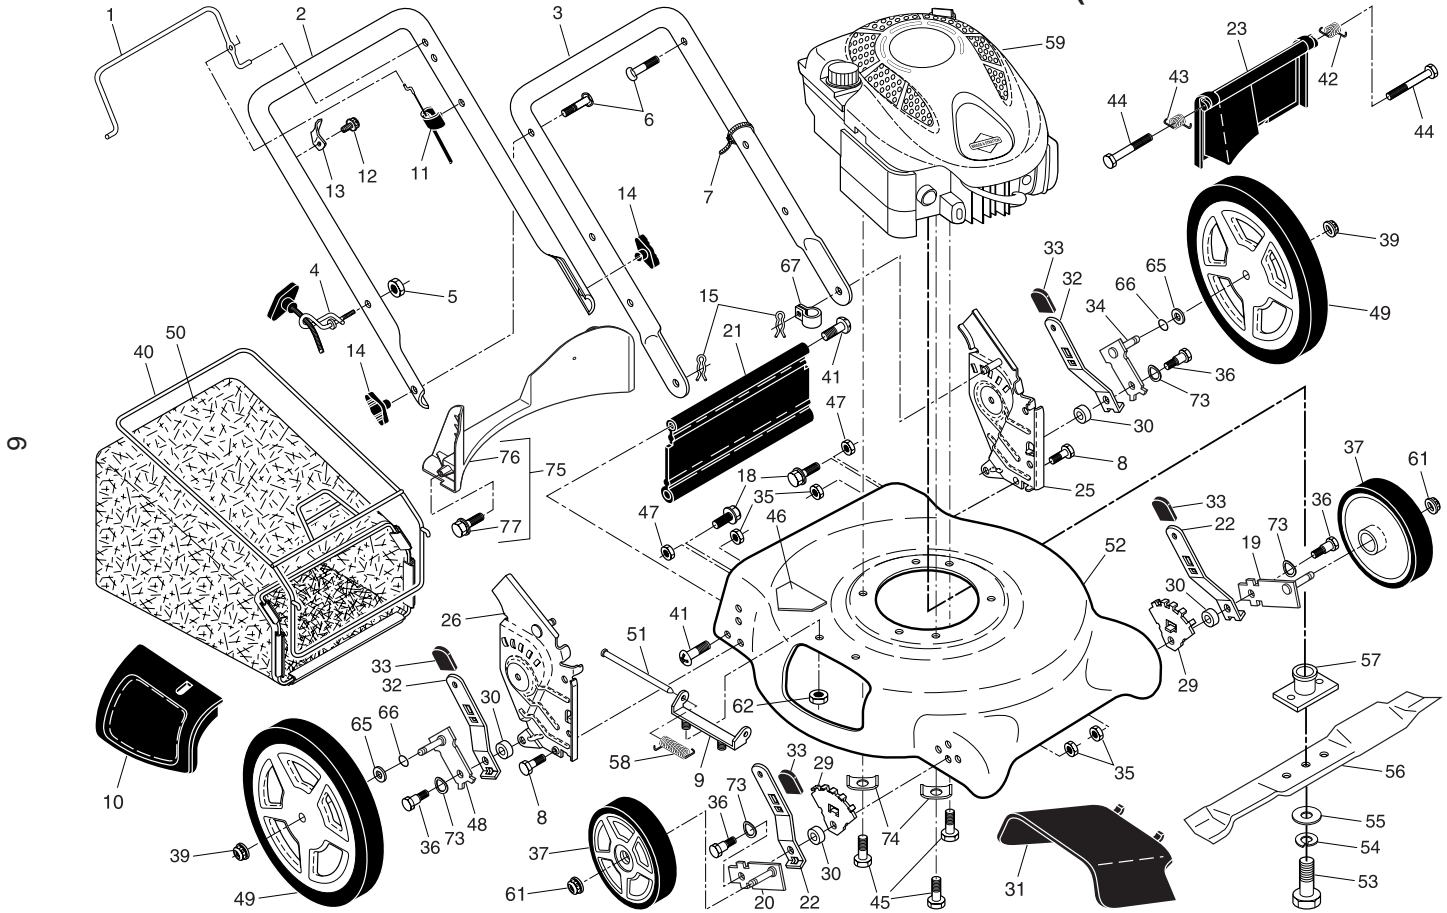

TONDEUSE À GAZON ROTATIVE - NO. DE MODÈLE PR625N21RH (NO. DE MFG. 96132003900)

ROTARY LAWN MOWER -- MODEL NUMBER PR625N21RH (MFG. ID. NO. 96132003900)

KEY NO.	PART NO.	DESCRIPTION	KEY NO.	PART NO.	DESCRIPTION	KEY NO.	PART NO.	DESCRIPTION
1	194177X421	Control Bar	30	401629	Spacer	53	851084	Screw, Hex Head, Grade 8 3/8-24 x 1-3/8
2	194179X479	Upper Handle	31	165760	Discharge Deflector	54	850263	Helical Lockwasher
3	169708X479	Lower Handle	32	401624X004	Selector Spring, Rear	55	851074	Hardened Washer
4	194788	Rope Guide	33	701037X421	Selector Knob	56	406712	21" Blade
5	132004	Nut, Hex	34	401176X004	Axle Arm Assembly, Rear, LH	57	420097	Blade Adapter
6	191574	Handle Bolt	35	166785	Locknut, Hex 5/16-18	58	152124	Hinge Spring
7	66426	Wire Tie	36	401638	Shoulder Bolt 5/16-18	59	---	Engine, Briggs & Stratton, Model Number 122T02-1265-EA (For engine service and replacement parts, call Briggs & Stratton at 1-800-233-3723)
8	74780512	Bolt, Hex Head 5/16-18 x 3/4	37	197972X421	Wheel & Tire Assembly, Front 7 x 1-3/4	61	409148	Flanged Locknut
9	154132	Hinge Bracket	39	409149	Nut, Hex	62	73800400	Nut, Hex
10	165754	Mulcher Door	40	411949	Frame, Grassbag	65	88348	Washer, Flat
11	183281	Engine Zone Control Cable	41	88652	Screw, Hinge	66	197480	O-Ring
12	750634	Hex Washer Head Screw #10-24 x 1/2	42	405421	Spring, LH	67	197991	Clip, Cable
13	86899X004	Up-Stop Bracket	43	405423	Spring, RH	73	401630	Washer, Curved, Cylindrical
14	189713X428	Handle Knob	44	184193	Bolt, Rear Door	74	851201X004	Washer, Special, Engine
15	51793	Hairpin Cotter	45	150406	Hex Head Thread Rolling Screw 3/8-16 x 1	75	413693	Kit, Rear Baffle (Includes 3 Screws)
18	17600406	Screw	46	404763	Danger Decal	76	410589	Baffle, Rear
19	401174X004	Axle Arm Assembly, Front, LH	47	751153	Nut, Hex	77	17411312	Screw, Rear Baffle
20	401175X004	Axle Arm Assembly, Front, RH	48	401177X004	Axle Arm Assembly, Rear, RH	--	404764	Warning Decal (not shown)
21	418655	Kit, Rear Skirt	49	195012X421	Wheel & Tire Assembly, Rear 12 x 1-3/4	--	193732	Operator's Manual, English
22	401621X004	Selector Spring, Front	50	411060	Grassbag	--	193734	Operator's Manual, French
23	401814X428	Rear Door Assembly	51	147286	Hinge Rod	--	424607	Repair Parts Manual
25	410385X479	Handle Bracket, LH	52	413980	Kit, Housing (Includes #46)			
26	410386X479	Handle Bracket, RH						
29	407494X005	Wheel Adjusting Bracket						

NOTE: All component dimensions given in U.S. inches. 1 inch = 25.4 mm.

IMPORTANT: Use only Original Equipment Manufacturer (O.E.M.) replacement parts. Failure to do so could be hazardous, damage your lawn mower and void your warranty.