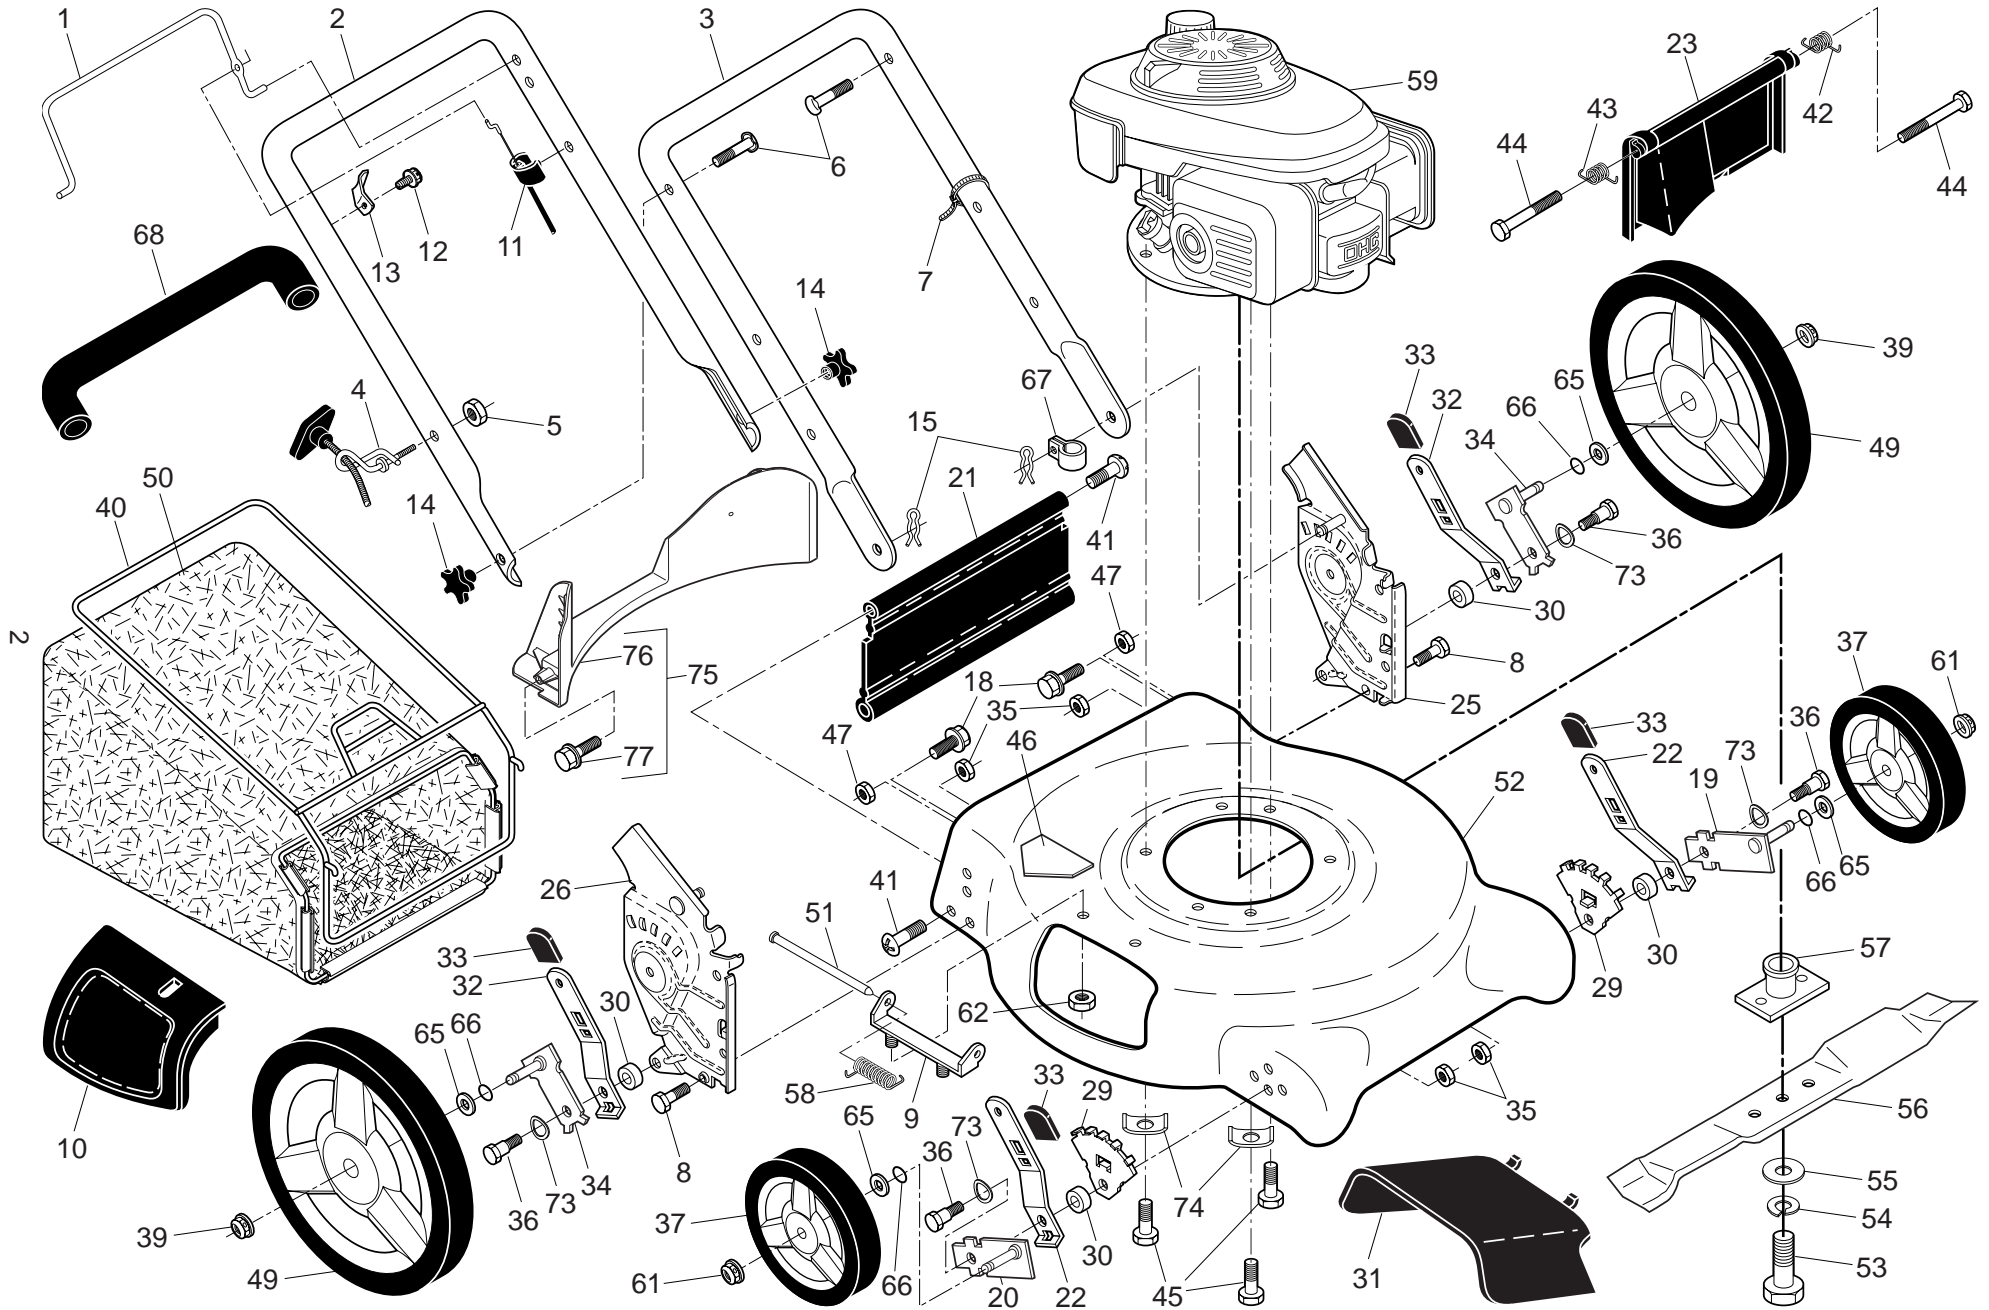

ROTARY LAWN MOWER - - MODEL NUMBER 7021P (96133000701) - PRODUCT NUMBER 961 33 00-07

ROTARY LAWN MOWER - - MODEL NUMBER 7021P (96133000701) - PRODUCT NUMBER 961 33 00-07

KEY NO.	PART NO.	DESCRIPTION	KEY NO.	PART NO.	DESCRIPTION
1	532 40 29-49	Control Bar	41	532 08 86-52	Hinge Screw
2	532 19 78-08	Upper Handle (Includes Foam Grip)	42	532 40 54-21	Spring, Rear Door, LH
3	532 17 41-10	Lower Handle	43	532 40 54-23	Spring, Rear Door, RH
4	532 19 47-88	Rope Guide	44	532 18 41-93	Bolt, Rear Door
5	532 13 20-04	Locknut, Hex 1/4-20	45	532 15 04-06	Hex Head Thread Rolling Screw 3/8-16 x 1
6	532 19 15-74	Handle Bolt	46	532 40 47-63	Danger Decal
7	532 06 64-26	Wire Tie	47	532 42 65-89	Locknut, Hex 5/16-18
8	874 78 05-12	Hex Bolt 5/16-18 x 3/4	48	532 41 06-01	Axle Arm Assembly, Rear, RH
9	532 15 41-32	Hinge Bracket Assembly	49	532 41 08-15	Wheel & Tire Assembly, Rear 12 x 1-3/4
10	532 18 55-89	Mulcher Door	50	532 19 47-15	Grassbag
11	532 42 09-47	Engine Zone Control Cable	51	532 14 72-86	Hinge Rod
12	532 75 06-34	Hex Washer Head Screw #10-24 x 1/2	52	532 41 38-05	Kit, Lawn Mower Housing Assembly (Includes Key Number 46)
13	532 43 00-34	Up-Stop Bracket	53	532 85 10-84	Hex Head Screw 3/8-24 x 1-3/8 Grade 8
14	532 18 23-98	Handle Knob	54	532 85 02-63	Helical Lockwasher
15	532 05 17-93	Hairpin Cotter	55	532 85 10-74	Hardened Washer
18	817 60 04-06	Screw 1/4-20 x 3/8	56	532 40 67-12	21" Blade
19	532 40 66-89	Axle Arm Assembly, Front, LH	57	532 42 00-97	Blade Adapter
20	532 40 66-90	Axle Arm Assembly, Front, RH	58	532 15 21-24	Spring, Torsion
21	532 41 86-55	Kit, Rear Skirt	59	- - -	Engine, Honda, Model Number GCV-160 (Order parts from engine manufacturer)
22	532 40 64-28	Selector Spring, Front	61	532 40 91-48	Nut, Hex, Flangelock
23	532 41 06-03	Rear Door Assembly	62	873 80 04-00	Nut, Hex, Nylock 1/4-20
25	532 41 39-24	Handle Bracket Assembly, LH	65	532 08 83-48	Washer, Flat
26	532 41 39-25	Handle Bracket Assembly, RH	66	532 19 74-80	O-Ring
29	532 41 05-94	Wheel Adjusting Bracket, Front	67	532 19 79-91	Clip, Cable
30	532 40 16-29	Spacer	68	532 16 42-65	Grip, Foam
31	532 18 55-95	Discharge Deflector	73	532 40 16-30	Washer, Flat
32	532 41 05-95	Selector Spring, Rear	74	532 12 50-78	Washer, Special, Engine, Zinc-Plated
33	532 08 78-77	Selector Knob	75	532 41 36-93	Kit, Rear Baffle (Includes 3 Screws)
34	532 41 06-00	Axle Arm Assembly, Rear, LH	76	532 41 05-89	Baffle, Rear
35	532 75 11-53	Nut, Hex	77	817 41 13-12	Screw, Rear Baffle
36	532 40 16-38	Shoulder Bolt 5/16-18	- -	532 40 47-64	Warning Decal (not shown)
37	532 41 08-31	Wheel & Tire Assembly, Front 8 x 1-3/4			
39	532 40 91-49	Nut, Hex, Flangelock			
40	532 41 19-49	Frame, Grassbag			

NOTE: All component dimensions given in U.S. inches. 1 inch = 25.4 mm. **IMPORTANT:** Use only Original Equipment Manufacturer (O.E.M.) replacement parts. Failure to do so could be hazardous, damage your lawn mower and void your warranty.