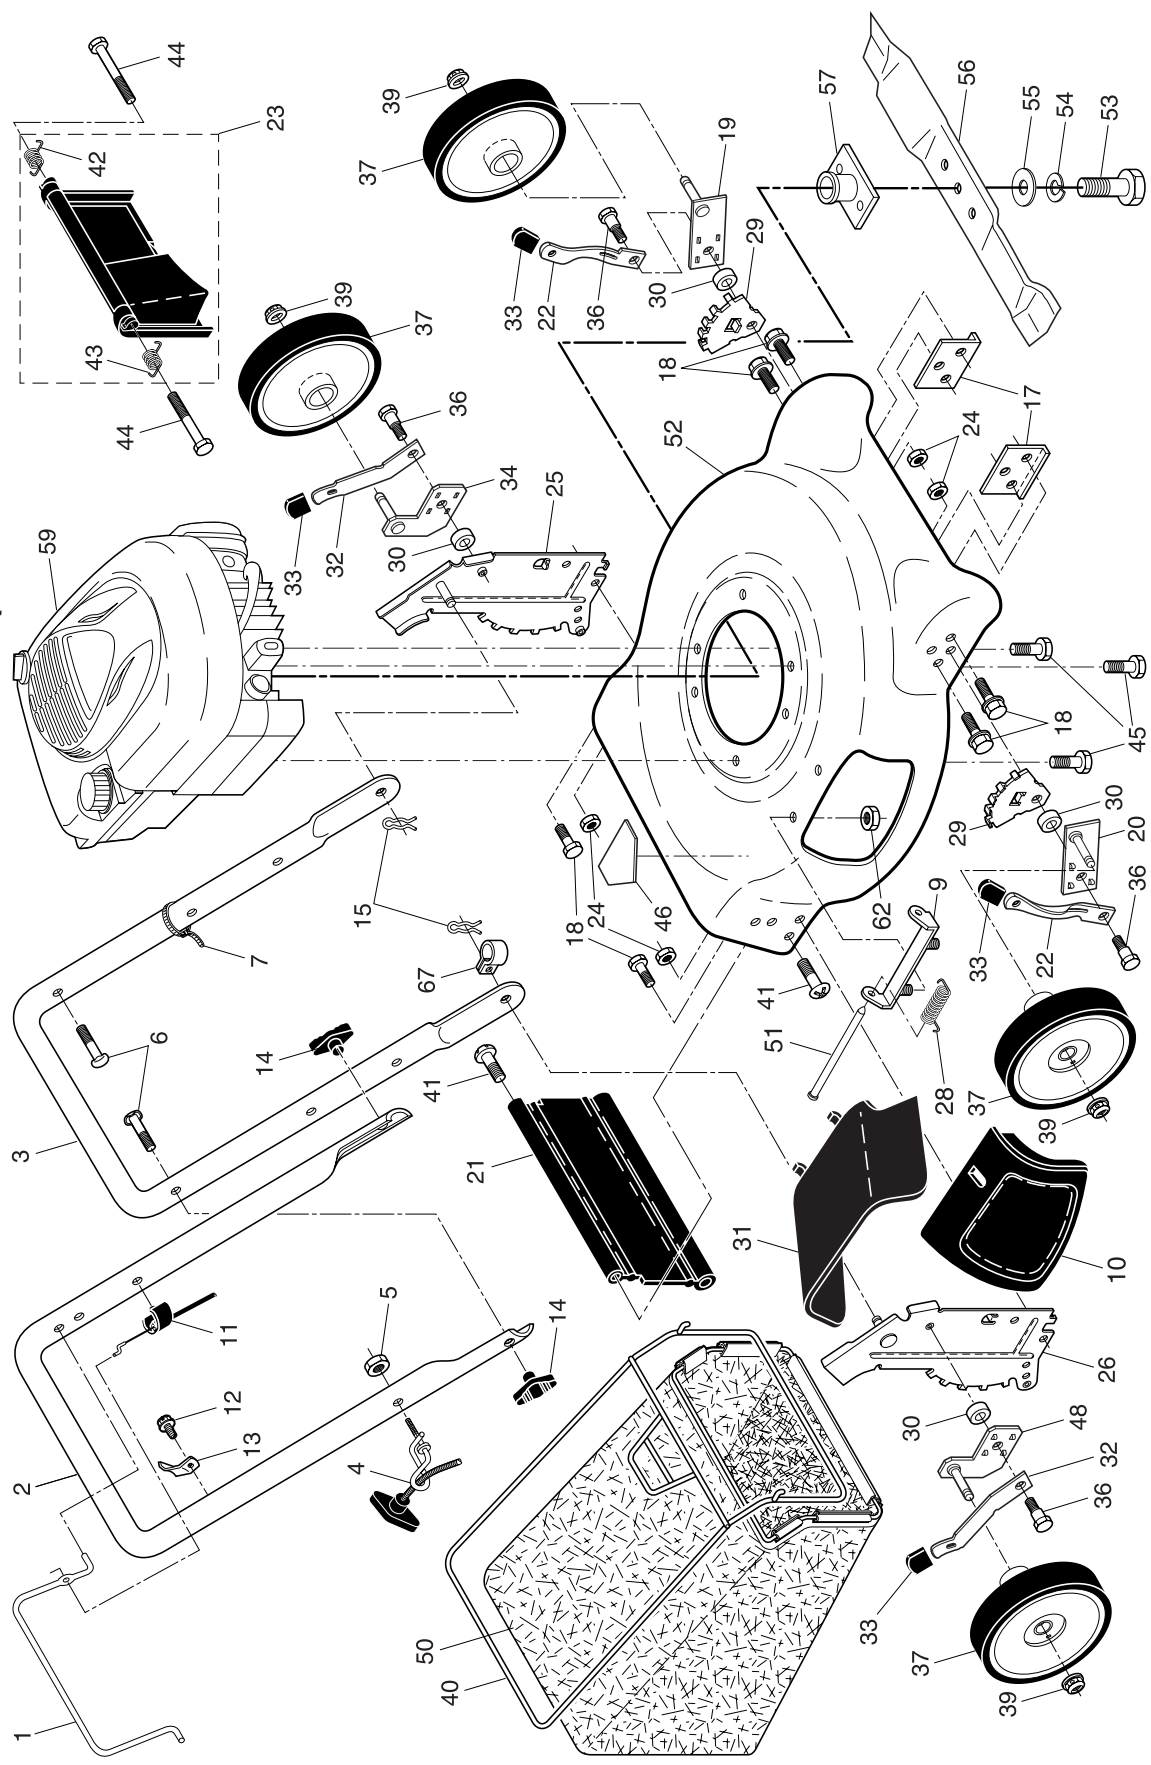

ROTARY LAWN MOWER - MODEL NUMBER 212310X83E (MFG. ID. NUMBER 96137000100)

ROTARY LAWN MOWER - MODEL NUMBER 212310X83E (MFG. ID. NUMBER 96137000100)

KEY PART NO.	DESCRIPTION	KEY PART NO.	DESCRIPTION
1	194177X428 Control Bar	34	186576X004 Axle Arm Assembly, Rear, LH
2	194179X479 Upper Handle	36	160828 Shoulder Bolt 5/16-18
3	169708X479 Lower Handle	37	193905X460 Wheel & Tire Assembly
4	194788 Rope Guide	39	83923 Flanged Locknut, Hex
5	132004 Nut, Hex	40	194642 Frame, Grassbag
6	191574 Handle Bolt	41	88652 Hinge Screw
7	66426 Wire Tie	42	165766 Spring, Rear Door, LH
9	154132 Hinge Bracket	43	165767 Spring, Rear Door, RH
10	165754 Mulcher Door	44	184193 Bolt, Rear Door
11	183281 Cable, Engine Zone Control	45	150406 Hex Head Thread Rolling Screw 3/8-16 x 1
12	750634 Hex Washer Head Screw	46	107339 Danger Decal
13	86899X004 Up-Stop Bracket	48	186575X004 Axle Arm Assembly, Rear, RH
14	189713X428 Knob, Handle	50	402024 Grassbag
15	51793 Hairpin Cotter	51	147286 Rod, Hinge
17	165946X479 Support Bracket	52	403749 Kit, Lawn Mower Housing
18	17600406 Screw		(Includes Key Numbers 17, 18 and 46)
19	186577X004 Axle Arm Assembly, Front, LH	53	851084 Hex Head Screw 3/8-24 x 1-3/8 Grade 8
20	186578X004 Axle Arm Assembly, Front, RH	54	850263 Helical Lockwasher
21	188987 Rear Skirt	55	851074 Hardened Washer
22	168360X004 Selector Spring, Front	56	189028 21" Blade
23	186612 Kit, Rear Door Assembly (Includes Springs)	57	193707 Blade Adapter
24	73930500 Locknut, Hex 5/16-18	59	-- -- Engine, Briggs & Stratton, Model Number 122K02
25	166111X479 Handle Bracket Assembly, LH		(For engine service and replacement parts, call Briggs & Stratton at 1-800-233-3723)
26	166112X479 Handle Bracket Assembly, RH	62	73800400 Nut, Hex
28	152124 Spring, Hinge	67	197991 Clip, Cable
29	160835X007 Wheel Adjusting Bracket, Front	--	162300 Warning Decal (not shown)
30	183901 Spacer	--	193732 Operator's Manual, English
31	165760 Discharge Deflector	--	193734 Operator's Manual, French
32	169421X004 Selector Spring, Rear	--	403746 Repair Parts Manual, English / French
33	87877 Selector Knob		

NOTE: All component dimensions given in U.S. inches. 1 inch = 25.4 mm.

IMPORTANT: Use only Original Equipment Manufacturer (O.E.M.) replacement parts. Failure to do so could be hazardous, damage your lawn mower and void your warranty.