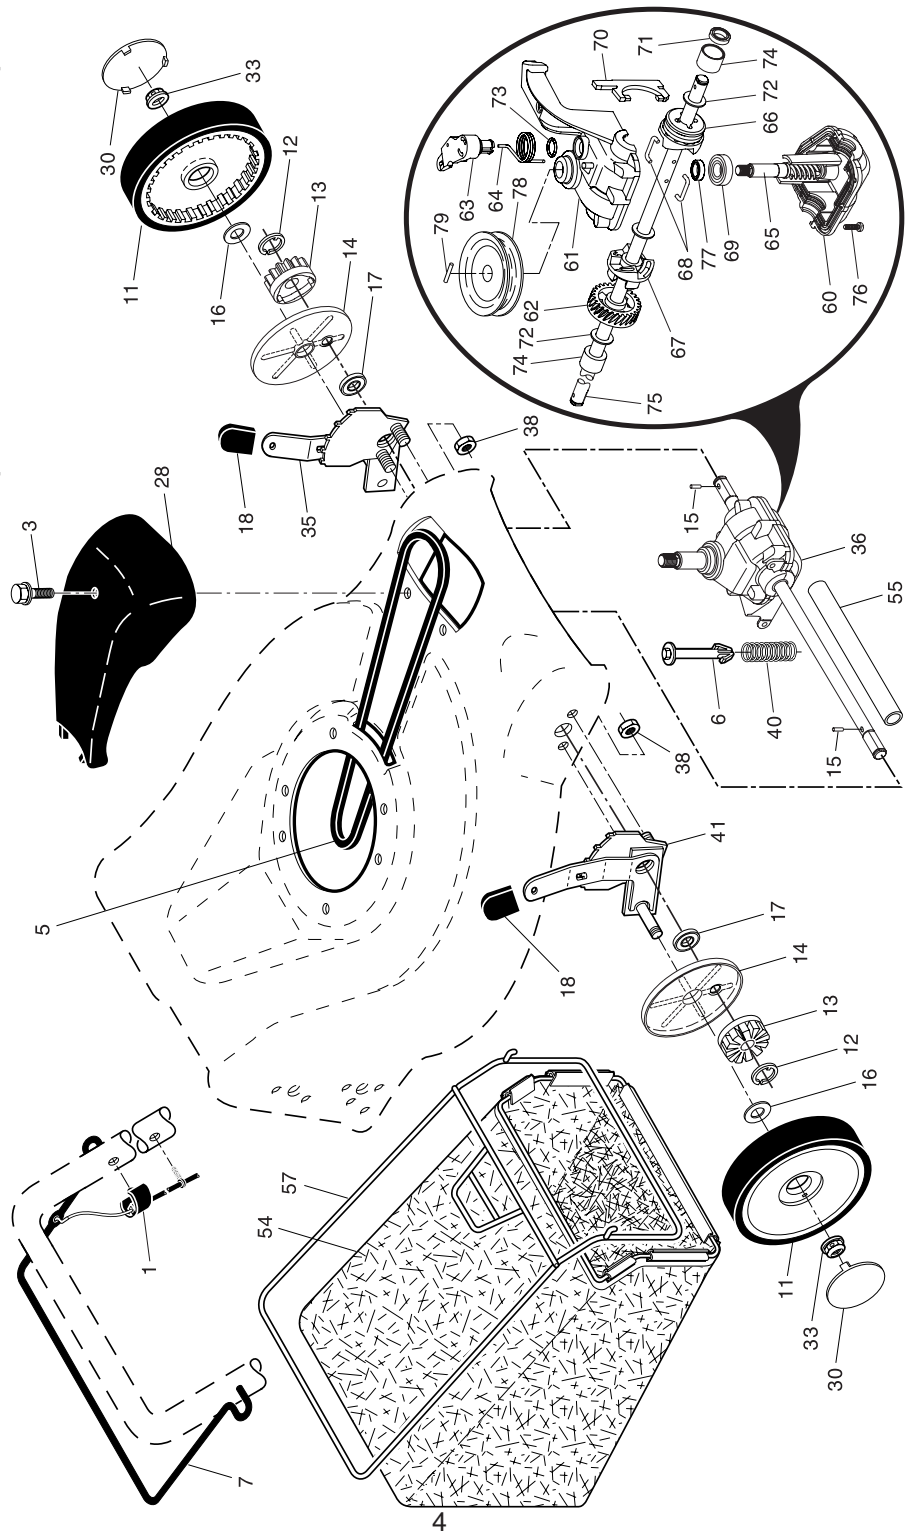

ROTARY LAWN MOWER -- MODEL NUMBER PR600Y21RHPX (MFG. ID. NO. 96142003800)

ROTARY LAWN MOWER -- MODEL NUMBER PR600Y21RHPX (MFG. ID. NO. 96142003800)

KEY NO.	PART NO.	DESCRIPTION	KEY NO.	PART NO.	DESCRIPTION
1	194653	Drive Control Assembly	55	175739	Driveshaft Cover
3	175262	Pan Head Tapping Screw #10-24 x 2-3/4	57	401802	Frame, Grassbag
5	175436	V-Belt	60	183497	* Case, Lower
6	150495	Retainer, Spring	61	183498	* Case, Upper
7	194185X421	Bar, Drive Control	62	183499	Gear, 27 Teeth
11	180775	Wheel & Tire Assembly, Front, 8"	63	183500	Lever, Clutch
12	12000058	E-Ring	64	183501	Spring, Return
13	403849	Pinion, Gear	65	183502	Shaft, Input
14	189403	Dust Cover	66	183503	Dog, Movable
15	191017	Pawl, Drive	67	183504	Dog, Fixed
16	67725	Washer 1/2 x 1-1/2 x .134	68	183505	Wire, Formed
17	191039	Bearing, Wheel Adjuster	69	183506	Bearing, Ball
18	701037X421	Selector Knob	70	183507	Fork, Shift
28	194404X428	Drive Cover	71	183508	Seal, Output Shaft
30	407793X421	Hubcap	72	183509	Washer
33	145212	Locknut	73	183510	Seal, Case
35	409097	Kit, Wheel Adjuster, LH (Includes Knob and Bearing)	74	183511	Bushing
36	199205	Gear Case Assembly, Complete	75	196613	Shaft, Output
38	73800400	Locknut 1/4-20	76	183513	Screw
40	137090	Spring	77	183514	Seal, Input Shaft
41	409098	Kit, Wheel Adjuster, RH (Includes Knob and Bearing)	78	199852	Drive Pulley
54	411063	Grassbag Assembly	79	199419	Pin, Retainer

* Use Dow Corning #709 to reseal Gear Case Halves.

NOTE: All component dimensions given in U.S. inches. 1 inch = 25.4 mm.

IMPORTANT: Use only Original Equipment Manufacturer (O.E.M.) replacement parts. Failure to do so could be hazardous, damage your lawn mower and void your warranty.