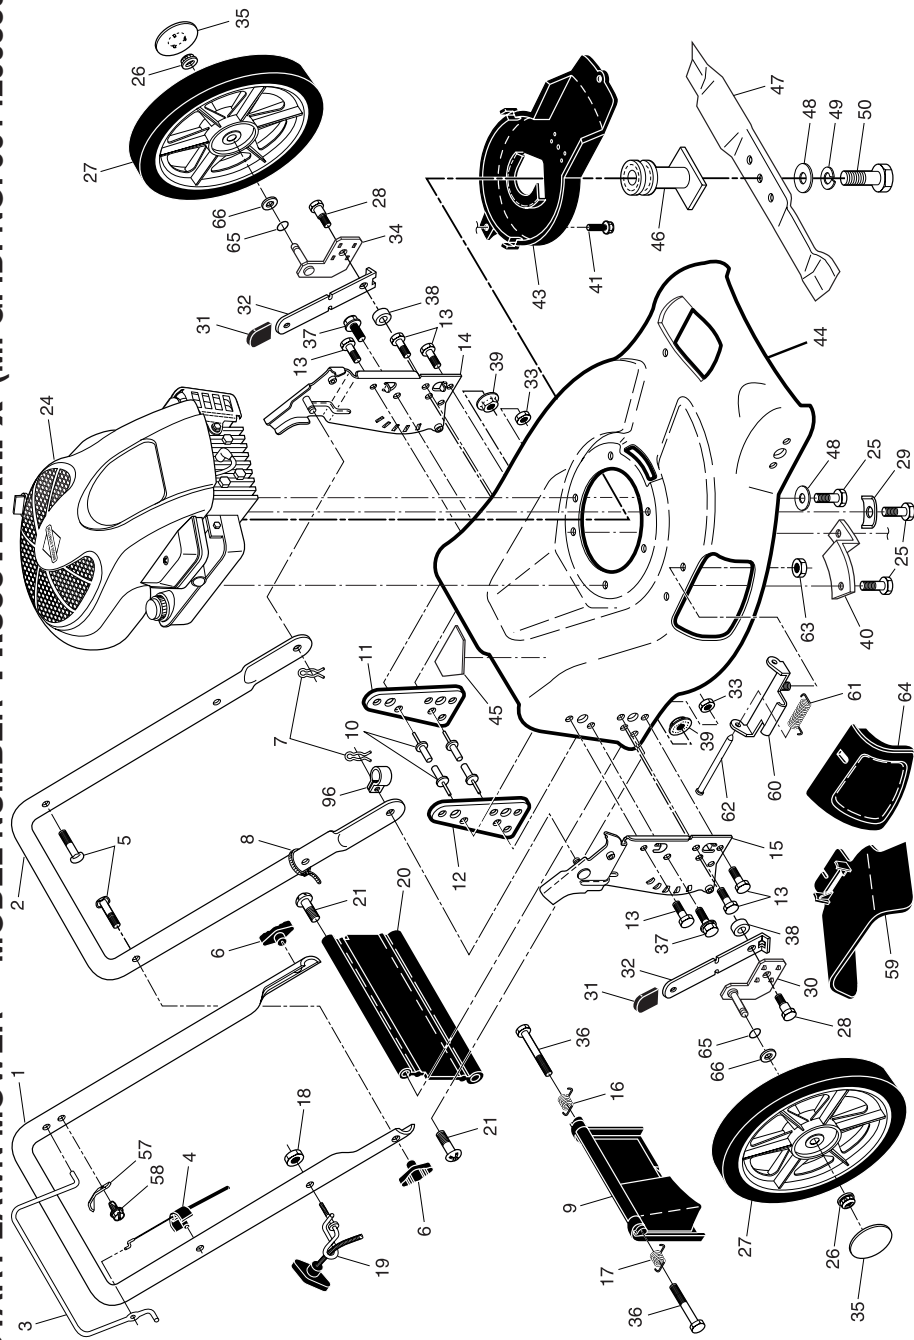

ROTARY LAWN MOWER -- MODEL NUMBER PR600Y21RHPX (MFG. ID. NO. 96142003800)

ROTARY LAWN MOWER -- MODEL NUMBER PR600Y21RHPX (MFG. ID. NO. 96142003800)

KEY NO.	PART NO.	DESCRIPTION	KEY NO.	PART NO.	DESCRIPTION	KEY NO.	PART NO.	DESCRIPTION
1	194200X479	Upper Handle	25	150406	Screw, Hex Head, Threaded, Rolled 3/8-16 x 2	44	407294	Kit, Housing (Includes Key Numbers 10, 11, 12 and 45)
2	151721X479	Lower Handle	26	145212	Nut, Hex, Flangelock 3/8-16	45	404763	Danger Decal
3	194199X421	Control Bar	27	408852X421	Wheel & Tire Assembly, Rear, 12"	46	189179	Blade Adapter / Pulley
4	183567	Engine Zone Control Cable	28	160828	Bolt, Shoulder 5/16-18	47	406712	Blade, 21"
5	191574	Handle Bolt	30	193126X004	Axle Arm Assembly, Rear, RH	48	851074	Hardened Washer
6	189713X428	Handle Knob	31	701037X421	Selector Knob	49	850263	Helical Washer 3/8
7	51793	Hairpin Cotter	32	175060X004	Selector Spring	50	851084	Blade Bolt, Hex Head, Grade 8
8	66426	Wire Tie	33	73800500	Nut, Hex, Nylock 5/16-18	57	850733X004	Bracket, Upstop
9	401812X428	Rear Door Assembly	34	193127X004	Axle Arm Assembly, Rear, LH	58	750634	Screw
10	128415	Pop Rivet	35	407794X421	Hubcap	59	175071	Discharge Deflector
11	406573X479	Support Bracket, LH	36	184193	Bolt, Rear Door	60	175735	Hinge Bracket
12	406574X479	Support Bracket, RH	37	74780512	Thread Cutting Screw w/Sems 5/16-18 x 3/4	61	193000	Spring
13	17060410	Screw 1/4-20 x 5/8	38	19112206	Washer, Flat .34 x 1.38	62	175650	Rod, Hinge
14	175576X479	Handle Bracket, LH	39	198541	Nut, Hex	63	73800400	Nut, Hex
15	175577X479	Handle Bracket, RH	40	188839X004	Mounting Bracket, Debris Shield	64	175066	Mulcher Door
16	405417	Spring, Rear Door, LH	41	192325	Screw, Debris Shield	65	197480	O-Ring
17	405418	Spring, Rear Door, RH	43	405845	Debris Shield	66	88348	Washer, Flat 1/2
18	132004	Keps Locknut 1/4-20				96	197991	Clip, Cable
19	194788	Rope Guide				--	404764	Warning Decal (not shown)
20	189005	Rear Skirt				--	193733	Operator's Manual, English
21	88652	Hinge Screw 1/4-20 x 1-1/4				--	193736	Operator's Manual, French
22	---	Engine, Briggs & Stratton, Model Number 120T02					412325	Repair Parts Manual

NOTE: All component dimensions given in U.S. inches. 1 inch = 25.4 mm.

IMPORTANT: Use only Original Equipment Manufacturer (O.E.M.) replacement parts. Failure to do so could be hazardous, damage your lawn mower and void your warranty.