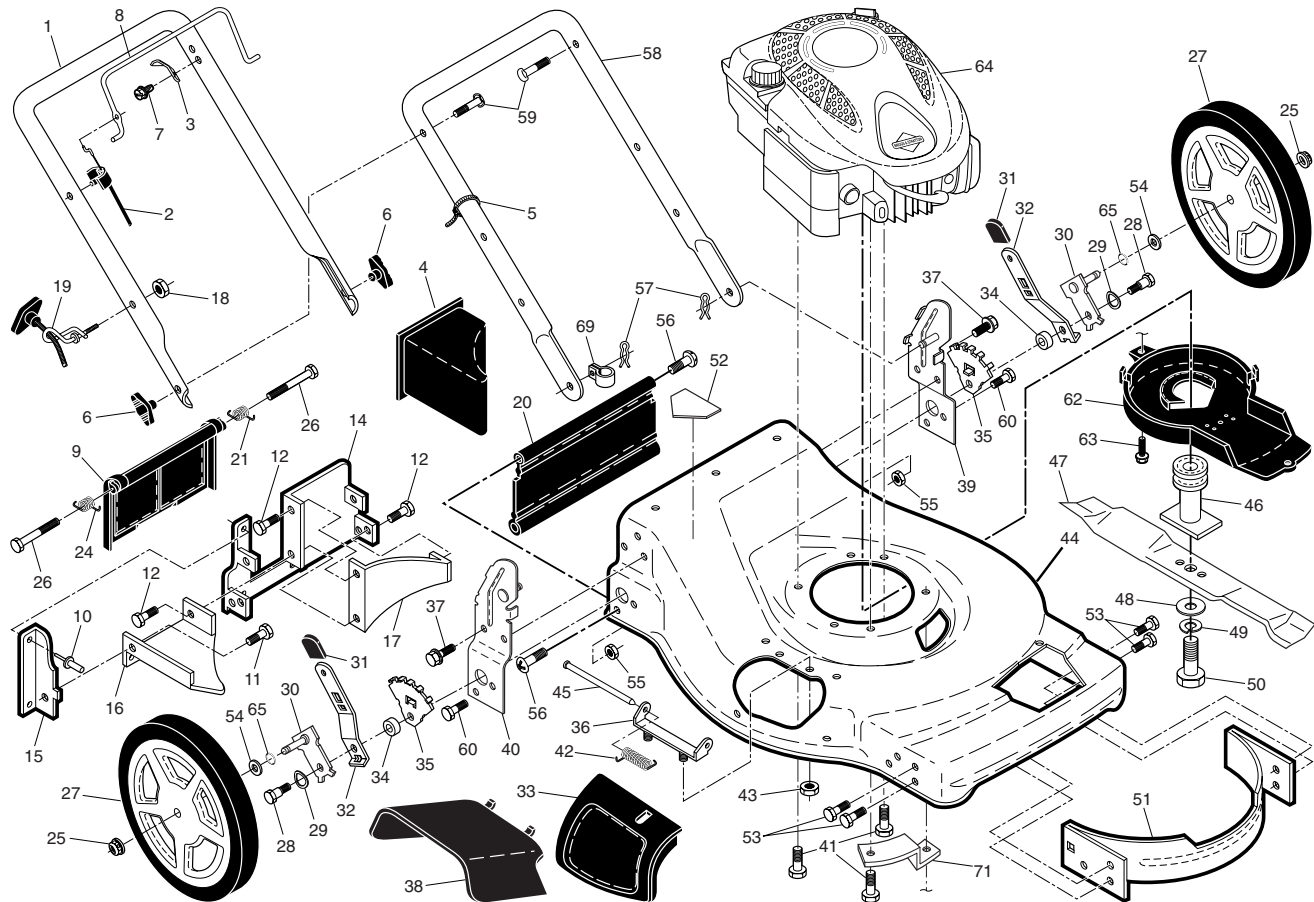

ROTARY LAWN MOWER - - MODEL NUMBER PR625Y22RHP (MFG. ID. NO. 96142005301)

2

ROTARY LAWN MOWER - - MODEL NUMBER PR625Y22RHP (MFG. ID. NO. 96142005301)

KEY NO.	PART NO.	DESCRIPTION	KEY NO.	PART NO.	DESCRIPTION	KEY NO.	PART NO.	DESCRIPTION
1	427619X479	Upper Handle	28	174719	Bolt, Shoulder 3/8-16 x 1	51	170031	Kit, Front Baffle
2	183567	Cable, Operator Presence	29	401630	Washer, Curved, Cylindrical			(Includes Key Number 53)
3	850733X004	Bracket, Upstop	30	401180X004	Axle Arm Assembly	52	404763	Danger Decal
4	166649	Mulcher Plug	31	701037X421	Selector Knob	53	17600406	Screw, Serrated, TT 1/4-20
5	66426	Wire Tie	32	401626X004	Selector Spring	54	88348	Washer, Flat
6	189713X428	Handle Knob	33	189917X428	Mulcher Door	55	73930600	Nut, Hex 3/8-16
7	750634	Screw	34	401629	Spacer	56	88652	Hinge Screw 1/4-20 x 1-1/4
8	427414X421	Control Bar	35	700325X005	Wheel Adjusting Bracket	57	51793	Hairpin Cotter
9	401813X428	Rear Door Assembly	36	175735	Hinge Bracket Assembly	58	151590X479	Lower Handle
10	128415	Pop Rivet	37	17000512	Screw, Sems, Thread Cutting	59	191574	Handle Bolt
11	150050	Screw, Self-Tapping #10-24 x 5/8	38	402574X428	Discharge Deflector	60	74760612	Bolt, Hex Head 3/8-16 x 3/4
ω 12	17060410	Screw, Hex Hex Head, Sems 1/4-20 x 5/8	39	195915X479	Handle Bracket Assembly, LH	61	73930600	Locknut, Hex
14	195622X479	Back Plate	40	195914X479	Handle Bracket Assembly, RH	62	405843	Debris Shield
15	410545X479	Side Baffle	41	150406	Screw, Hex Head, Threaded, Rolled 3/8-16 x 1-1/8	63	192325	Screw, Debris Shield
16	176655X479	Discharge Baffle	42	193000	Spring, Torsion	64	- - -	Engine, Briggs & Stratton, Model Number 122T02-1207- EA (For engine service and replacement parts, call Briggs & Stratton at 1-800-233-3723)
17	140661X479	Rear Baffle	43	73800400	Nut, Hex, Nylock	65	197480	O-Ring
18	132004	Keps Locknut 1/4-20	44	419559	Kit, Mower Housing (Includes Key Numbers 14, 15 and 51)	69	197991	Clip, Cable
19	194788	Rope Guide	45	175650	Rod, Hinge	71	188839X004	Mounting Bracket, Debris Shield
20	413160	Rear Skirt	46	189179	Blade Adapter / Pulley	--	404764	Warning Decal (not shown)
21	405421	Spring, Rear Door, LH	47	406713	Blade, 22"	--	193733	Operator's Manual, English
24	405423	Spring, Rear Door, RH	48	851074	Washer, Hardened	--	193736	Operator's Manual, French
25	409149	Nut, Hex, Flanged	49	850263	Washer, Helical	--	427848	Repair Parts Manual
26	184193	Bolt, Rear Door	50	851084	Screw, Machine, Hex Head 3/8-24 x 1-3/8 Grade 8			
27	195012X421	Wheel & Tire Assembly, Rear						

NOTE: All component dimensions given in U.S. inches. 1 inch = 25.4 mm.

IMPORTANT: Use only Original Equipment Manufacturer (O.E.M.) replacement parts. Failure to do so could be hazardous, damage your lawn mower and void your warranty.