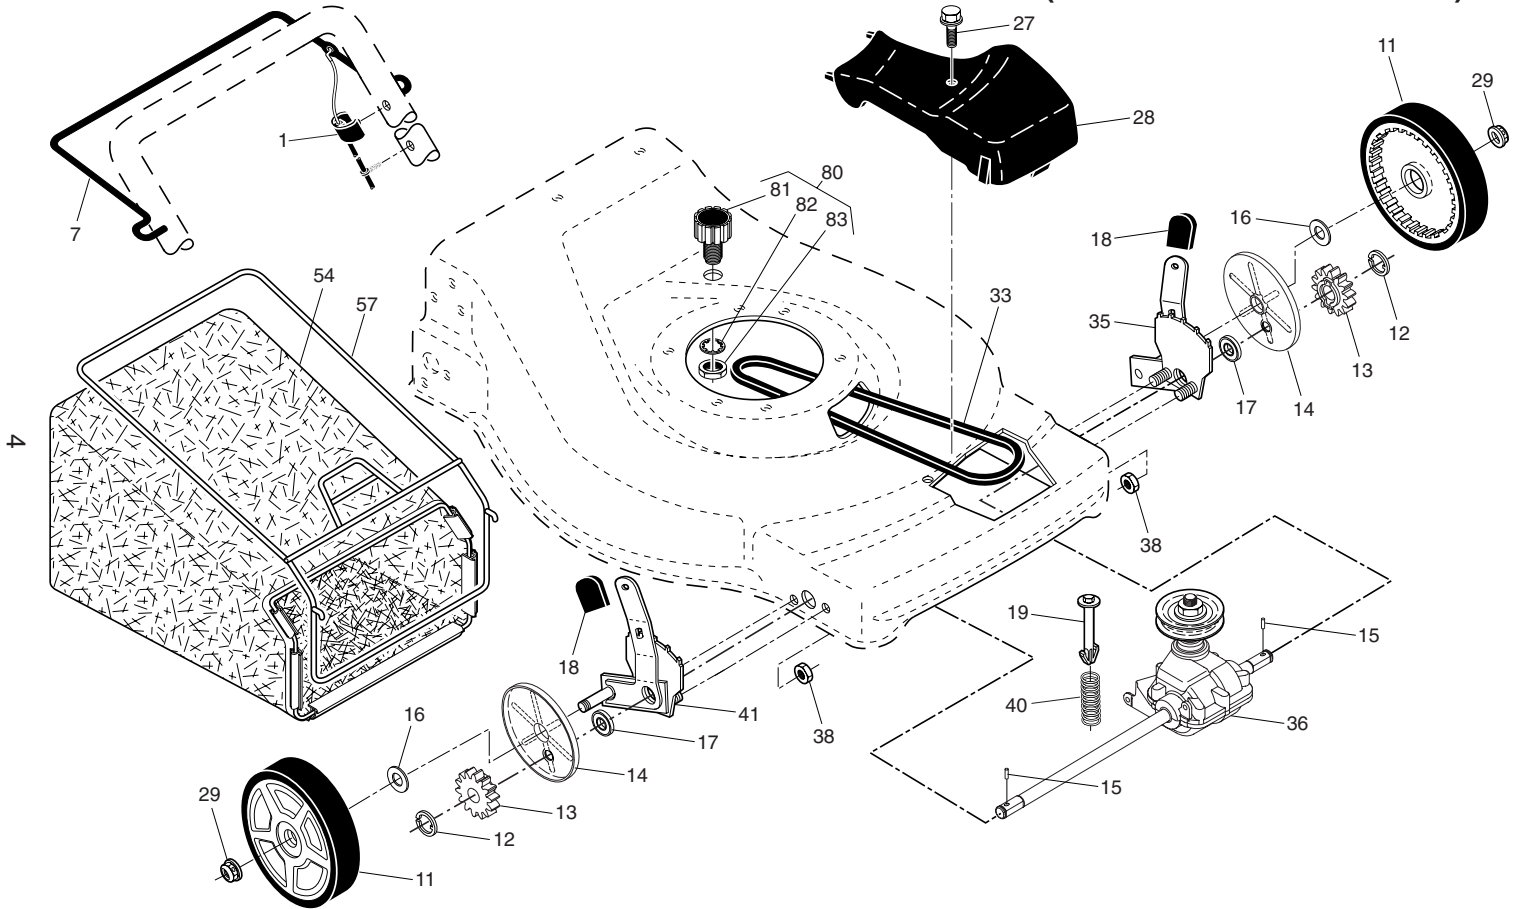

ROTARY LAWN MOWER - - MODEL NUMBER PR625Y22RHP (MFG. ID. NO. 96142005301)

ROTARY LAWN MOWER - - MODEL NUMBER PR625Y22RHP (MFG. ID. NO. 96142005301)

KEY NO.	PART NO.	DESCRIPTION	KEY NO.	PART NO.	DESCRIPTION
1	194653	Drive Control Assembly (Includes Cable)	33	146527	V-Belt
7	194185X421	Bar, Drive Control	35	424201	Kit, Wheel Adjuster, LH (Includes Knob and Bearing)
11	193912X421	Wheel & Tire Assembly, Front	36	415226	Gear Case Assembly, Complete
12	12000058	E-Ring	38	73800400	Locknut 1/4-20
13	403849	Pinion	40	137090	Spring
14	189403	Dust Cover	41	424200	Kit, Wheel Adjuster, RH (Includes Knob and Bearing)
15	404845	Pawl, Drive	54	411062	Grassbag Assembly
16	67725	Washer, Flat 3/8	57	411952	Frame, Grassbag
17	191039	Bearing, Wheel Adjuster	80	421114	Water Washout Assembly
18	701037X421	Selector Knob	81	419735	Fitting, Hose, Water Washout
19	150495	Retainer, Spring	82	415585	Washer, Lock, Internal Tooth
27	175262	Pan Head Tapping Screw #10-24 x 2-3/4	83	415586	Locknut, Hex, with O-Ring
28	401271X428	Drive Cover			
29	409148	Locknut, Hex			

NOTE: All component dimensions given in U.S. inches. 1 inch = 25.4 mm.

IMPORTANT: Use only Original Equipment Manufacturer (O.E.M.) replacement parts. Failure to do so could be hazardous, damage your lawn mower and void your warranty.