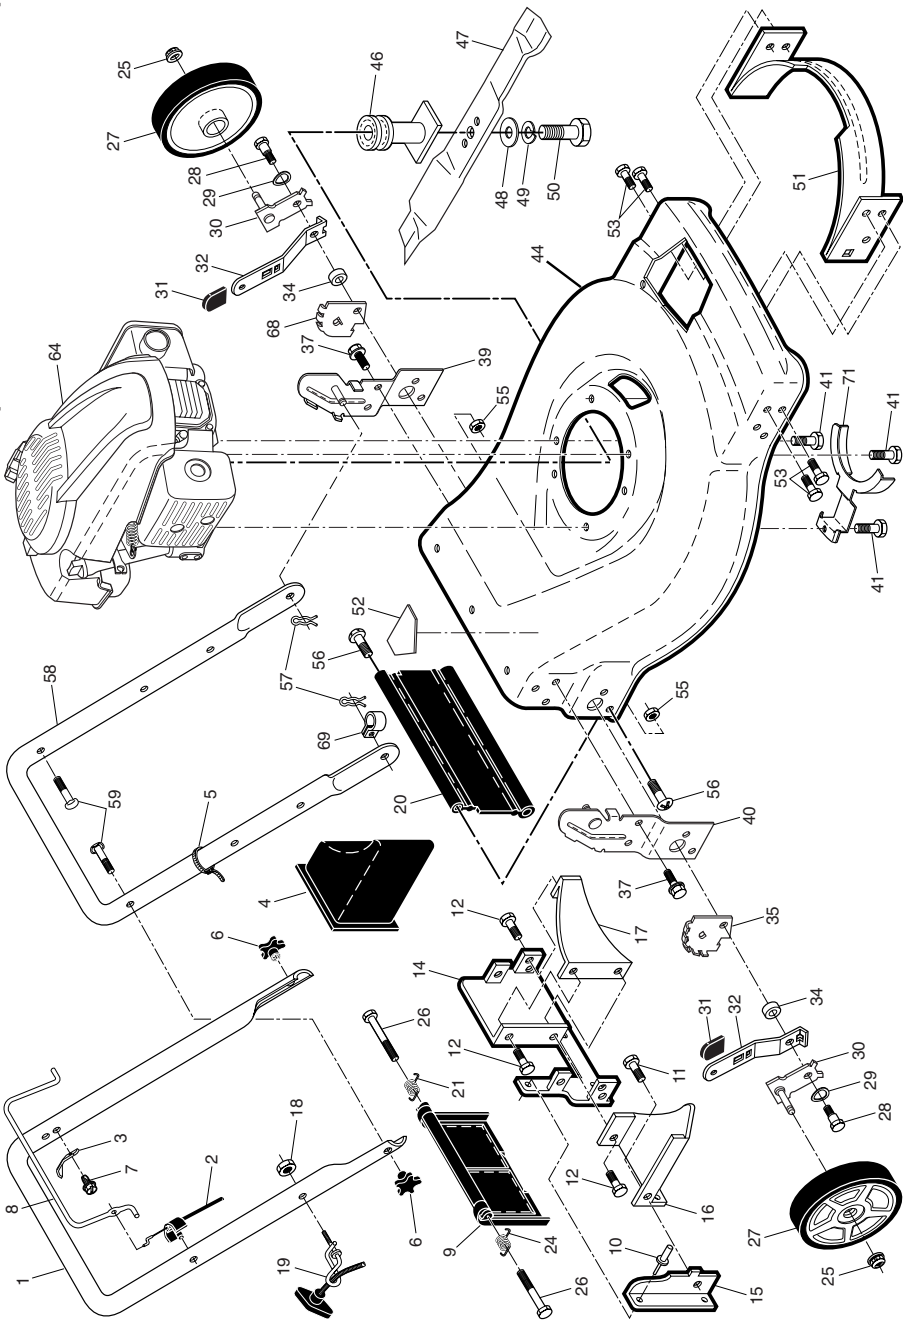

ROTARY LAWN MOWER -- MODEL NUMBER PR7Y22MB (MFG. ID. NO. 96142008900)

ROTARY LAWN MOWER -- MODEL NUMBER PR7Y22MB (MFG. ID. NO. 96142008900)

KEY PART NO.	DESCRIPTION	KEY PART NO.	DESCRIPTION	KEY PART NO.	DESCRIPTION
1	532 42 79-75 Upper Handle	25	532 40 91-48 Nut, Hex, Flanged	51	532 17 00-31 Kit, Front Baffle
2	532 15 65-81 Engine Zone Control Cable	26	532 18 41-93 Bolt, Rear Door		(Includes Key Number 53)
3	532 43 00-34 Bracket, Upstop	27	532 43 56-91 Wheel & Tire Assembly, Rear	52	532 40 47-63 Danger Decal
4	532 16 66-49 Mulcher Plug	28	532 17 47-19 Bolt, Shoulder 3/8-16 x 1	53	817 60 04-06 Screw, Serrated, Type TT 1/4-20
5	532 06 64-26 Wire Tie	29	532 40 16-30 Washer, Belleville		
6	532 19 19-38 Handle Knob	30	532 40 78-71 Axle Arm Assembly	55	873 93 06-00 Nut, Hex 3/8-16
7	532 75 06-34 Screw	31	532 43 63-48 Selector Knob	56	532 08 86-52 Hinge Screw 1/4-20 x 1-1/4
8	532 43 52-75 Control Bar	32	532 40 64-28 Selector Spring	57	532 05 17-93 Hairpin Cotter
9	532 40 84-92 Rear Door Assembly	34	532 40 16-29 Spacer	58	532 15 50-44 Lower Handle
10	532 12 84-15 Pop Rivet	35	532 41 06-24 Wheel Adjusting Bracket, RH	59	532 19 15-74 Handle Bolt
11	532 15 00-50 Screw, Self-Tapping #10-24 x 5/8	37	532 42 88-67 Screw, Sems, Thread Cutting 5/16-18 x 3/4	64	--- Engine, Kohler, Model Number XT173-0084
12	817 06 04-10 Screw, Hex Hex Head, Sems 1/4-20 x 1/2	39	532 19 70-28 Handle Bracket Assembly, LH		(For engine service and replacement parts, call Kohler at 1-800-544-2444)
14	532 19 70-76 Back Plate	40	532 19 70-27 Handle Bracket Assembly, RH	68	532 41 06-23 Wheel Adjusting Bracket, LH
15	532 41 13-34 Side Baffle	41	532 15 04-06 Screw, Hex Head, Threaded, Rolled 3/8-16 x 1-1/8	69	532 19 79-91 Clip, Cable
16	532 17 71-33 Discharge Baffle	44	532 43 16-19 Kit, Mower Housing (Includes Key Numbers 14, 15 and 51)	71	532 42 90-01 Belt Keeper
17	532 14 89-41 Rear Baffle	46	532 42 11-76 Blade Adapter / Pulley	--	532 40 47-64 Warning Decal (not shown)
18	532 13 20-04 Keps Locknut 1/4-20	47	532 40 67-13 Blade, 22"	--	532 19 37-33 Operator's Manual, English
19	532 19 47-88 Rope Guide	48	532 85 10-74 Washer, Hardened	--	532 19 37-36 Operator's Manual, French
20	532 41 31-60 Rear Skirt	49	532 85 02-63 Washer, Helical	--	532 43 77-48 Repair Parts Manual
21	532 40 54-21 Spring, Rear Door, LH	50	532 85 10-84 Screw, Machine, Hex Head 3/8-24 x 1-3/8 Grade 8		
24	532 40 54-23 Spring, Rear Door, RH				

NOTE: All component dimensions given in U.S. inches. 1 inch = 25.4 mm.

IMPORTANT: Use only Original Equipment Manufacturer (O.E.M.) replacement parts. Failure to do so could be hazardous, damage your lawn mower and void your warranty.