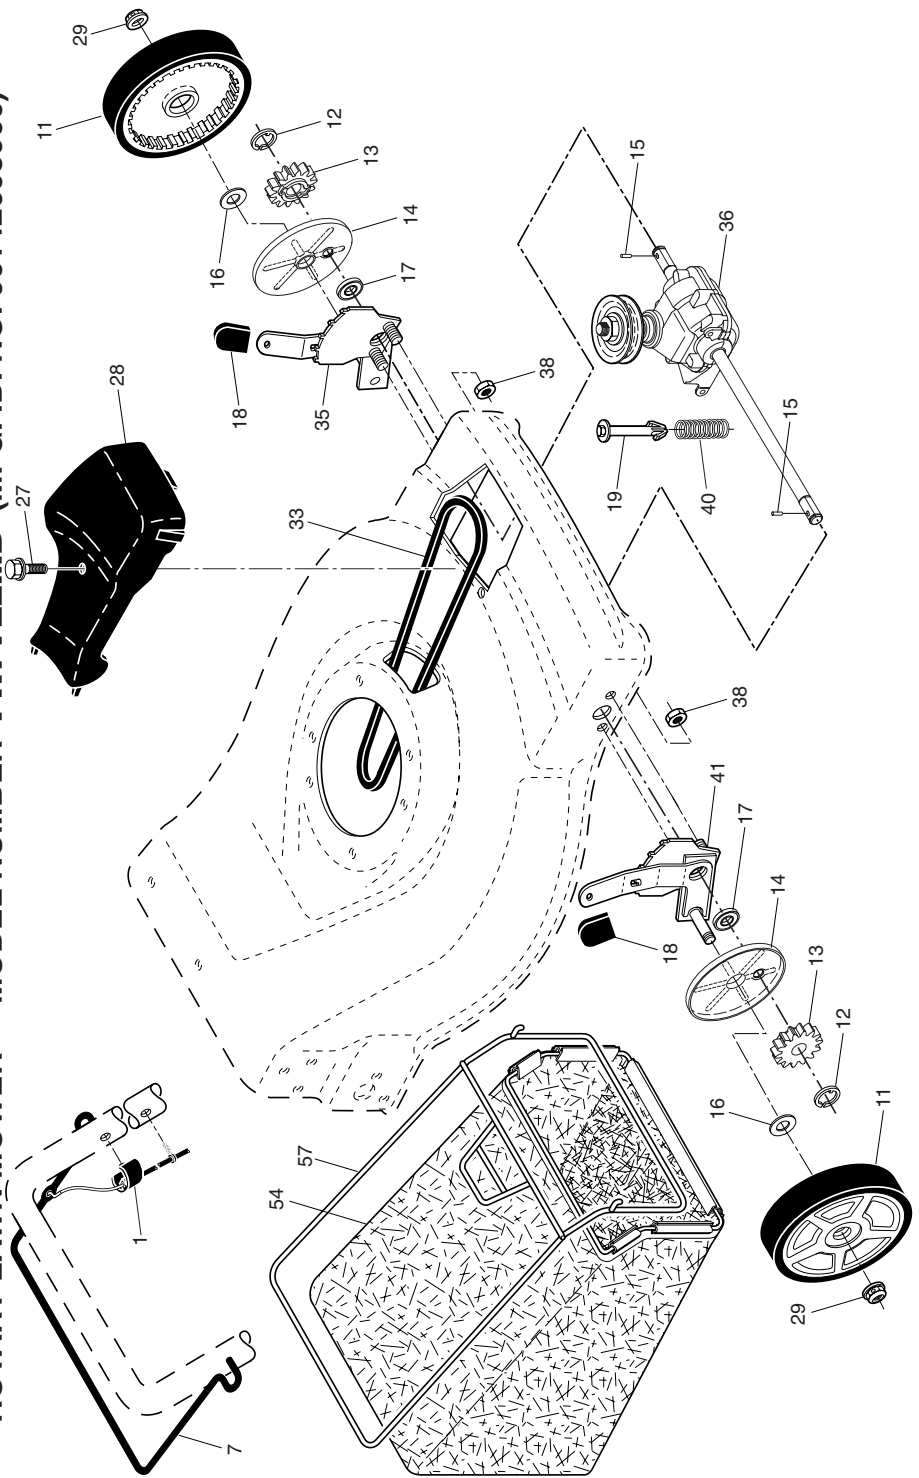

ROTARY LAWN MOWER -- MODEL NUMBER PR7Y22MB (MFG. ID. NO. 96142008900)

ROTARY LAWN MOWER -- MODEL NUMBER PR7Y22MB (MFG. ID. NO. 96142008900)

KEY PART NO.	DESCRIPTION	KEY PART NO.	DESCRIPTION
1	532 19 46-53 Drive Control Assembly (Includes Cable)	28	532 40 33-42 Drive Cover
2	532 42 18-36 Bearing, Wheel Adjuster	29	532 40 91-48 Locknut, Hex
7	532 43 52-81 Bar, Drive Control	33	532 14 65-27 V-Belt
11	532 43 04-52 Wheel & Tire Assembly, Front	35	532 43 84-85 Kit, Wheel Adjuster, LH (Includes Knob and Bearing)
12	812 00 00-58 E-Ring	36	532 41 52-26 Gear Case Assembly, Complete
13	532 40 38-49 Pinion	38	873 80 04-00 Locknut 1/4-20
14	532 18 94-03 Dust Cover	40	532 13 70-90 Spring
15	532 40 48-45 Pawl, Drive	41	532 43 84-86 Kit, Wheel Adjuster, RH (Includes Knob and Bearing)
16	532 06 77-25 Washer, Flat 3/8	54	532 41 10-62 Grassbag Assembly
18	532 43 63-48 Selector Knob	57	532 41 19-52 Frame, Grassbag
19	532 15 04-95 Retainer, Spring		
27	532 17 52-62 Pan Head Tapping Screw #10-24 x 2-3/4		

IMPORTANT: Use only Original Equipment Manufacturer (O.E.M.) replacement parts. Failure to do so could be hazardous, damage your lawn mower and void your warranty.

NOTE: All component dimensions given in U.S. inches. 1 inch = 25.4 mm.