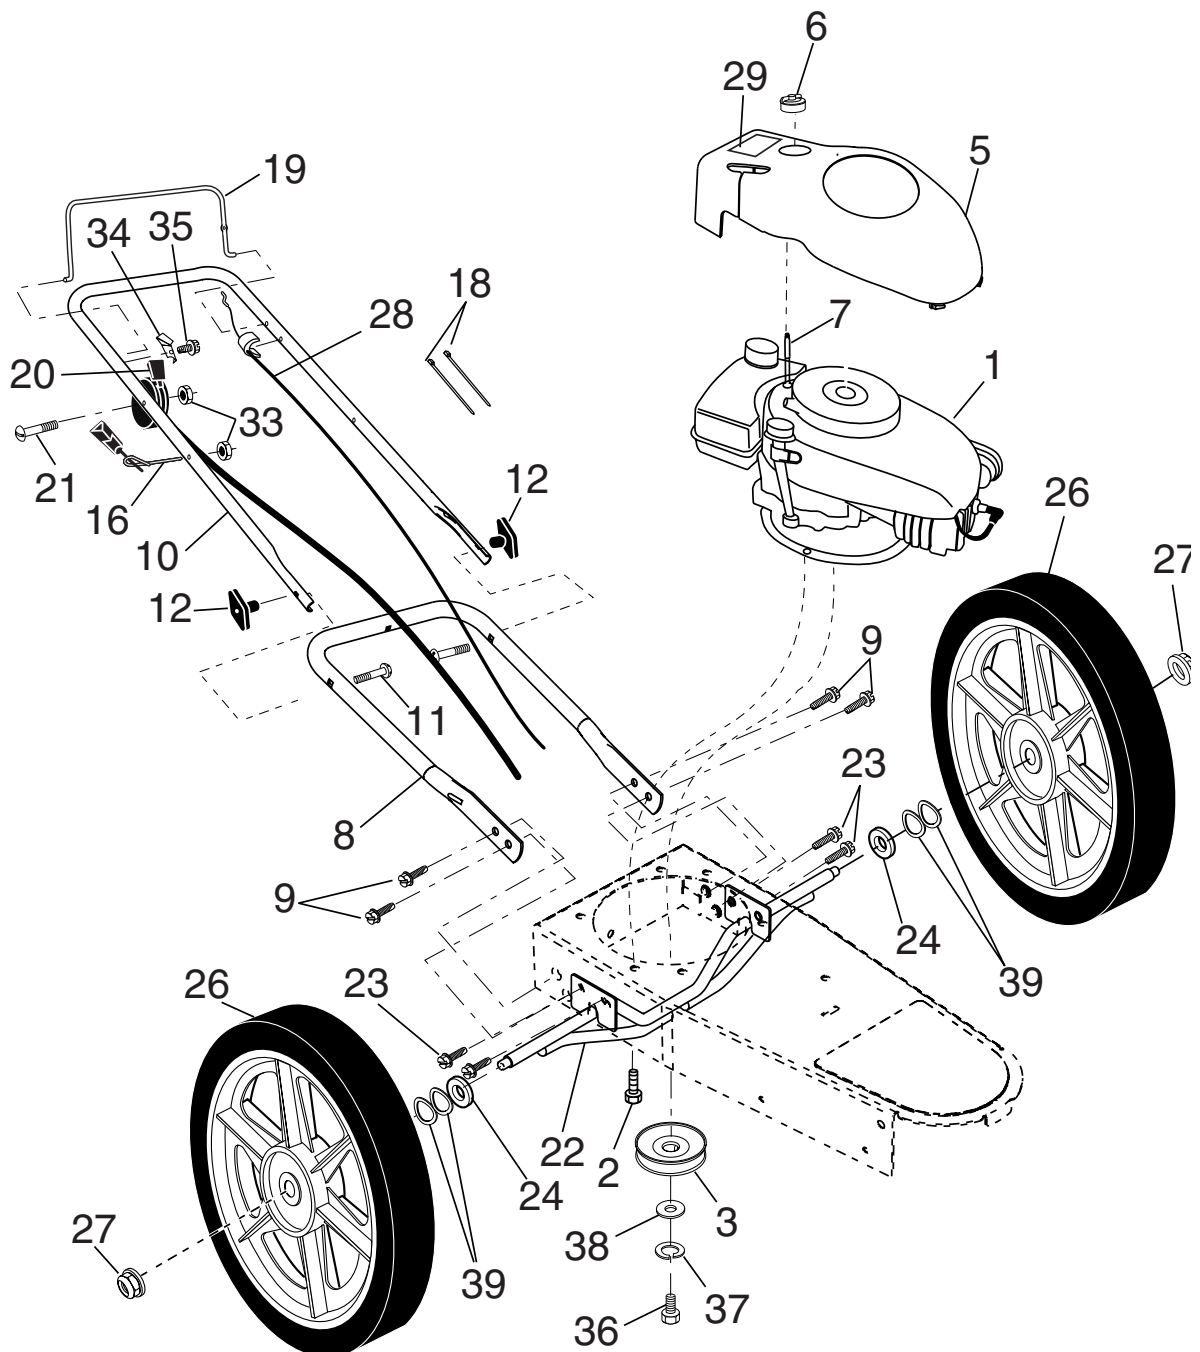

**WHEELED WEEDTRIMMER - - MODEL NUMBER WT4000
(MFG. ID. NO. 96172000100)**

WHEELED WEEDTRIMMER - - MODEL NUMBER WT4000 (MFG. ID. NO. 96172000100)

KEY NO.	PART NO.	DESCRIPTION
1	- - -	Engine, Tecumseh, Model Number LV195 (For engine service and replacement parts, call Tecumseh Products at 1-800-558-5402)
2	150406	Bolt, Engine Mounting 3/8-16
3	179466	Pulley, Engine
5	181701	Cover, Engine, with Screen
6	174274	Knob, Engine Cover
7	174030	Stud, Engine Cover
8	169821X479	Handle, Lower
9	150078	Screw, Hex Washer Head 5/16-18 x .75
10	169797X479	Handle, Upper
11	191574	Bolt, Handle
12	189713X428	Knob, Handle
16	179585	Guide, Rope
18	66426	Wire Tire
19	176983	Control Bar
20	174934	Throttle Control
21	158755	Screw, Hex Washer Head
22	169787	Axle Shaft Assembly
23	173715	Screw
24	169789	Spacer, Axle
26	174721	Wheel, 10 x 1.75
27	83923	Hex Flange Locknut 3/8-16
28	181699	Drive Control
29	174598	Decal, Warning
33	132004	Nut
34	86899X004	Bracket, Upstop
35	750634	Screw, Threaded, Rolled #10-24 x 1/2
36	851084	Bolt, Hex Head
37	850263	Washer, Lock
38	851074	Washer, Flat, Hardened
39	57143	Washer, Wave
--	177817	Operator's Manual, English
--	180102	Operator's Manual, French
--	196282	Repair Parts Manual, English / French

NOTE: All component dimensions given in U.S. inches. 1 inch = 25.4 mm
IMPORTANT: Use only Original Equipment Manufacturer (O.E.M.) replacement parts.
 Failure to do so could be hazardous, damage your lawn mower and void your warranty.