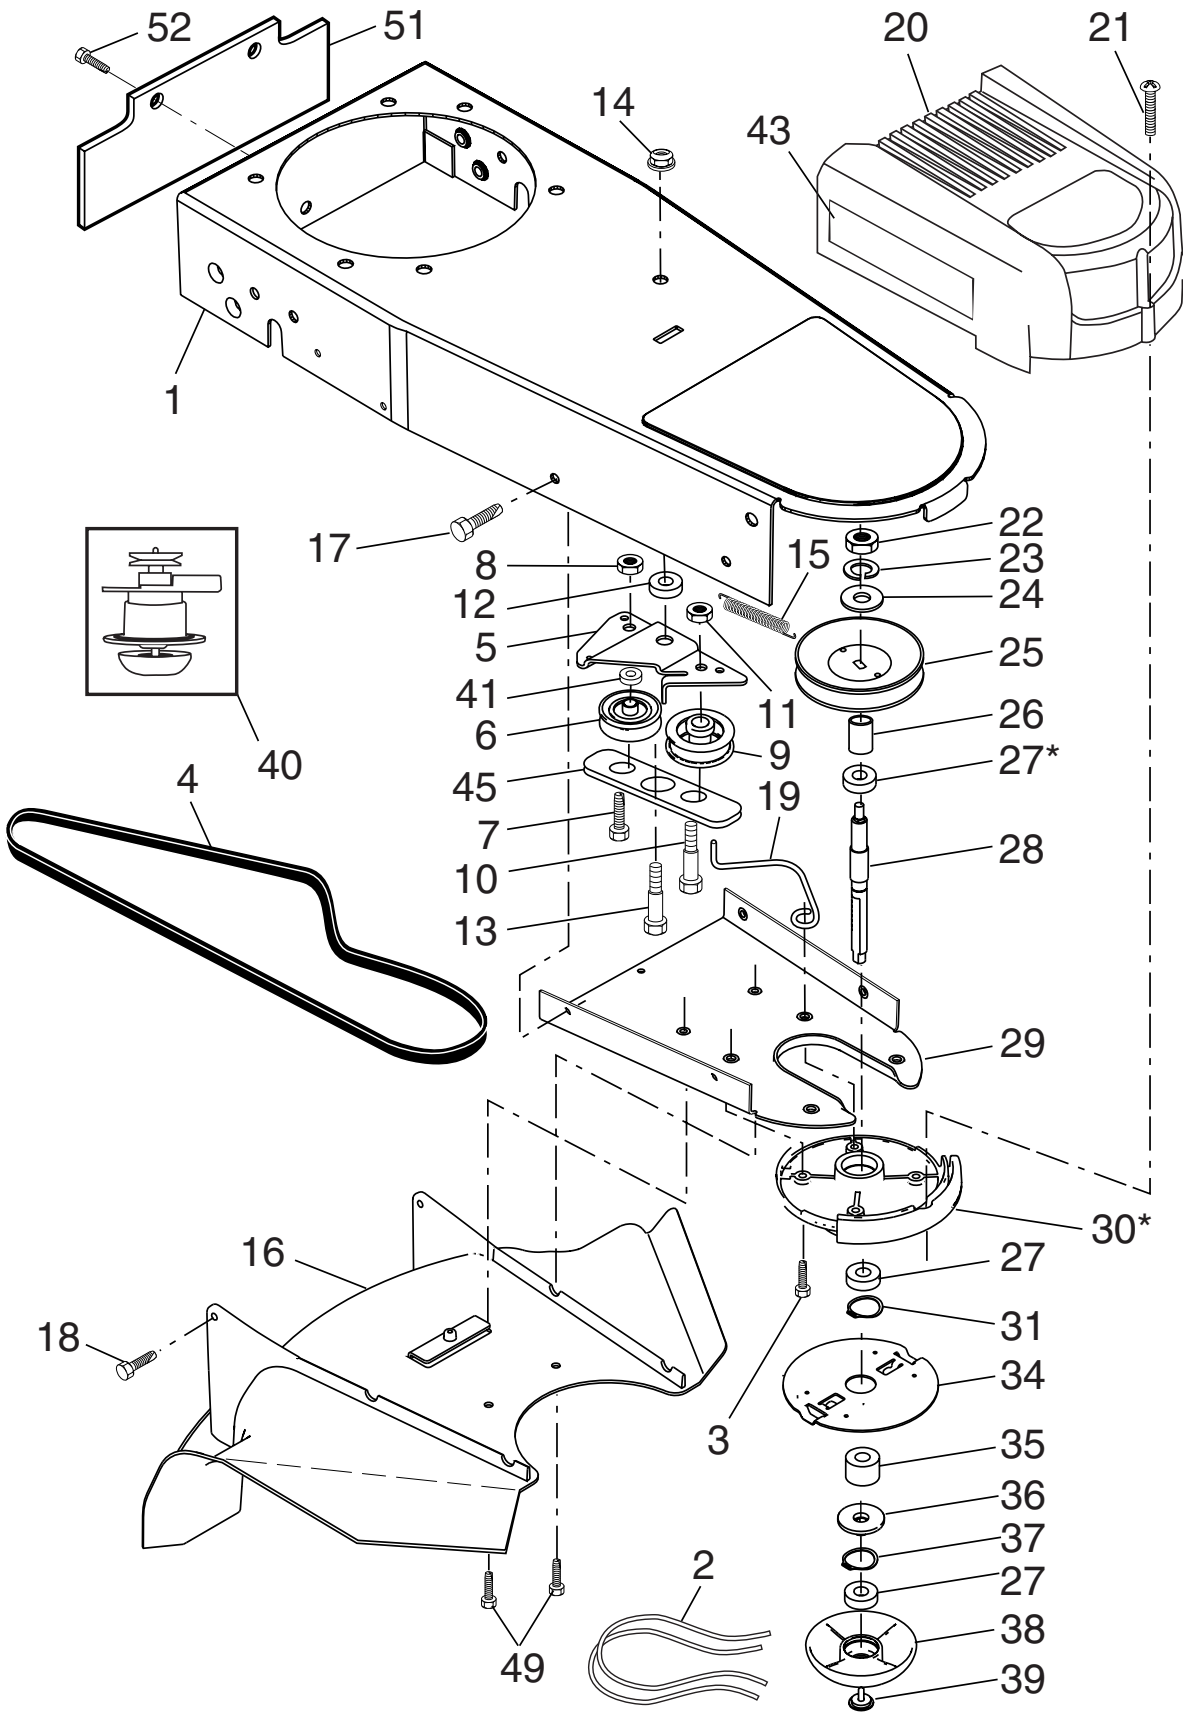

WHEELED WEEDTRIMMER - - MODEL NUMBER WT4000
(MFG. ID. NO. 96172000100)

WHEELED WEEDTRIMMER - - MODEL NUMBER WT4000 (MFG. ID. NO. 96172000100)

KEY NO.	PART NO.	DESCRIPTION
1	174024X550	Chassis Assembly
2	174040	Line, .130 diameter x 16.75 long
3	173715	Screw, Self-Tapping 5/16-18 x 1
4	185476	V-Belt
5	172145X004	Bracket, Idler
6	166042	Pulley, Idler, V-Groove
7	173716	Bolt, Hex Head 3/8-16 x 1.25
8	751592	Locknut 3/8-16
9	166043	Pulley, Idler, Flat
10	160829	Shoulder Bolt
11	155552	Locknut 5/16-18
12	173717	Spacer
13	174719	Bolt, Shoulder
14	145212	Locknut, Flange
15	173811	Spring, Return
16	180268	Deflector, Bottom
17	57808	Screw 1/4-20 x 1/2
18	178848	Screw #10-24 x 3/4
19	187336	Belt Keeper
20	169764	Chassis Cover, Top
21	149746	Screw #10-24 x 1-3/4
22	73800600	Nut 3/8-24UNF
23	10040600	Lockwasher 3/8
24	19131316	Flatwasher 3/8
25	180340	Pulley, Driven
26	172551	Spacer, Pulley
27	174549	Bearing, Upper
28	172603	Jackshaft
29	169766X479	Cover, Bottom
30	174543	Spindle Housing Assembly (Includes Upper Bearing, Key #27)
31	174581	Retaining Ring, 17mm, External
34	173531	Carrier Plate Assembly, Fixed
35	172635	Spacer
36	172516	Cover, Bearing
37	174580	Retaining Ring, 40mm, Internal
38	182217	Mow Ball Assembly (Includes Key Numbers 27 and 37)
39	180334	Bolt, Mow Ball
40	173619	Head Assembly, Complete (Includes Key #22-28 and #30-39)
41	174029	Spacer
43	174036	Decal, Instruction
45	174596X479	Bottom Belt Keeper
49	17060408	Screw
51	189006	Skirt
52	178848	Screw

NOTE: All component dimensions given in U.S. inches. 1 inch = 25.4 mm
IMPORTANT: Use only Original Equipment Manufacturer (O.E.M.) replacement parts.
Failure to do so could be hazardous, damage your lawn mower and void your warranty.