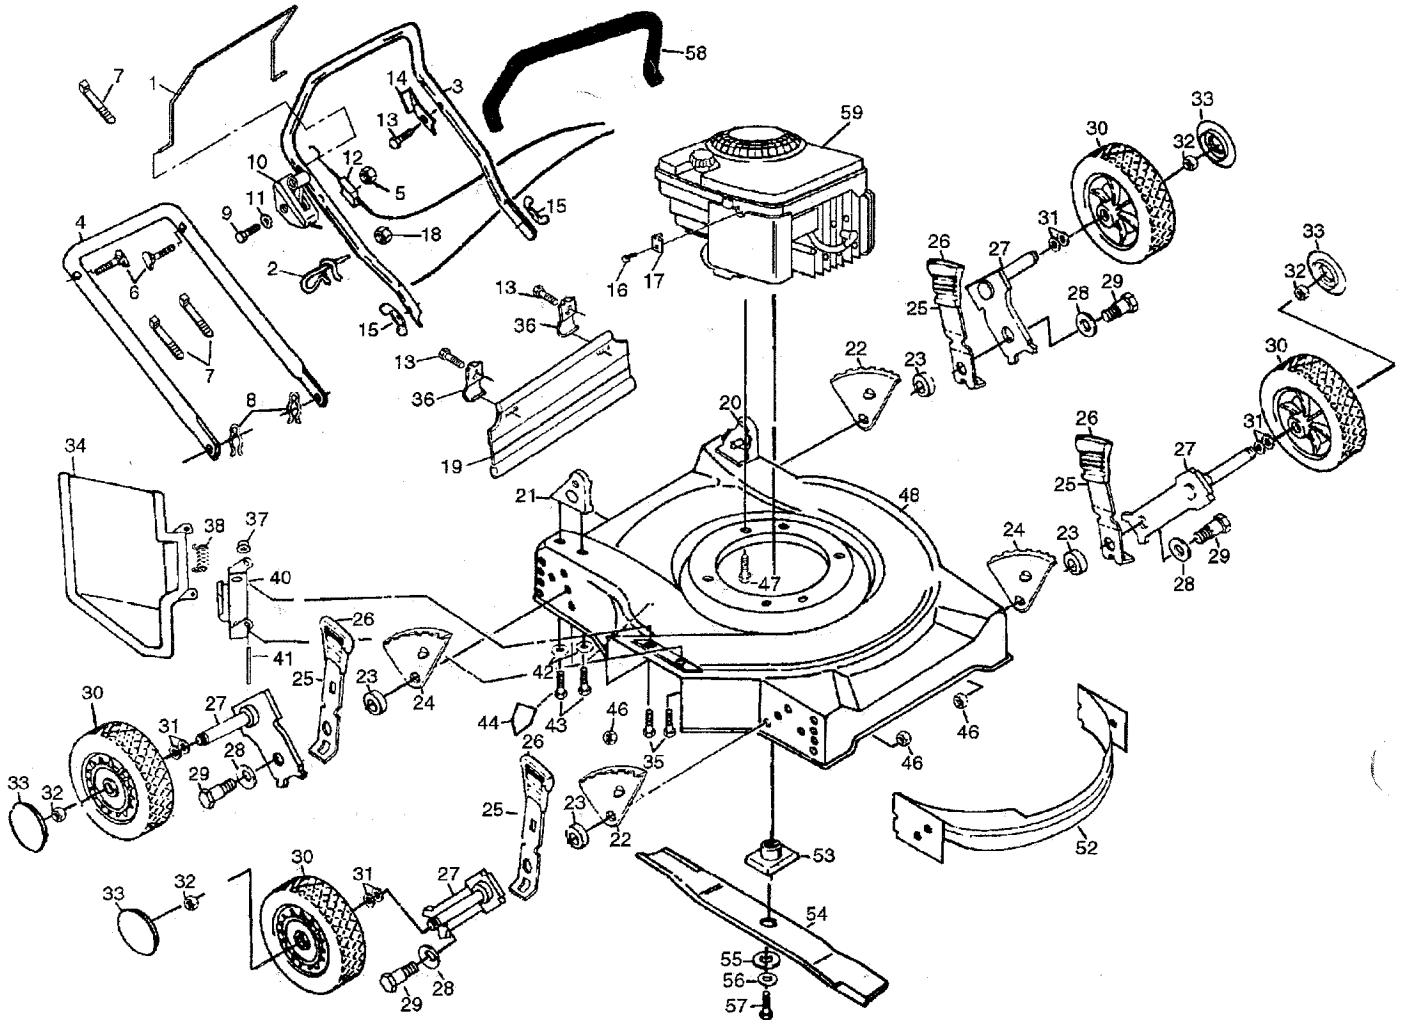

# REPAIR PARTS

## 22" ROTARY LAWN MOWER - MODEL NUMBER AYP2248A39

## 22" ROTARY LAWN MOWER - MODEL NUMBER AYP2248A39

KEY PART NO. NO.	DESCRIPTION	KEY PART NO. NO.	DESCRIPTION
1	131036		Control Bar
2	132001		Rope Guide
3	851841X479		Upper Handle
4	132813X479		Lower Handle
5	63601		Locknut 1/4-20
6	131959		Handle Bolt 5/16-18 x 1-3/4
7	66426		Cable Tie
8	51793		Hairpin Cotter
9	86055		Machine Screw 1/4-20 x 2-1/4
10	700654		Throttle Control
11	85723		Washer
12	130861		Engine Zone Control Cable
13	750097		Hex Washer Head Screw #10-24 x 1/2
14	850733X004		Up-Stop Bracket
15	128638		Wing Nut
16	83816		Screw #10 x 5/8
17	111190X		Cable Clamp
18	73510400		Keps Nut 1/4-20
19	128797		Rear Deflector
20	135152X505		Handle Bracket Assembly (Left)
21	135151X505		Handle Bracket Assembly (Right)
22	134340		Wheel Adjuster LR/RF
23	84920		Spacer
4	134341		Wheel Adjuster RR/LF
5	850862X004		Selector Spring
26	132800		Selector Knob
27	800754X004		Axle Arm Assembly
28	62335		Belleville Washer
29	84921		Shoulder Bolt
30	107795X		Wheel & Tire Assembly
31	57143		8.0 x 1.75 Washer
32	83923		Locknut
33	134873		Hubcap
34	851750		Discharge Guard
35	851856		Hex Head Thread Rolling Screw w/Sems 1/4-20
36	87584X004		Deflector Bracket
37	83731		Push On Speed Nut
38	851855		Torsion Spring
40	851852X004		Housing Bracket
41	851854		Hinge Rod
42	59289		Flat Washer
43	55187		Screw 5/16-18 x 3/4
44	85463		Danger Decal
46	751592		Locknut 3/8-16
47	850998		Hex Head Thread Rolling Screw 3/8-16 x 1
48	134170		Mower Housing Kit (Includes Key No. 44 & 2 baffles No. 52)
52	132351X479		Front or Rear Baffle
53	850977		Blade Adapter
54	850973		Blade 22"
55	851074		Hardened Washer
56	850263		Helical Lockwasher 3/8
57	851084		Hex Head Screw 3/8-24 x 1-3/8 Gr. 8
58	850724		Handle Grip
59	-----		Engine - See Breakdown
--	700992		Owner's Manual
--	129212		Nameplate - Wizard