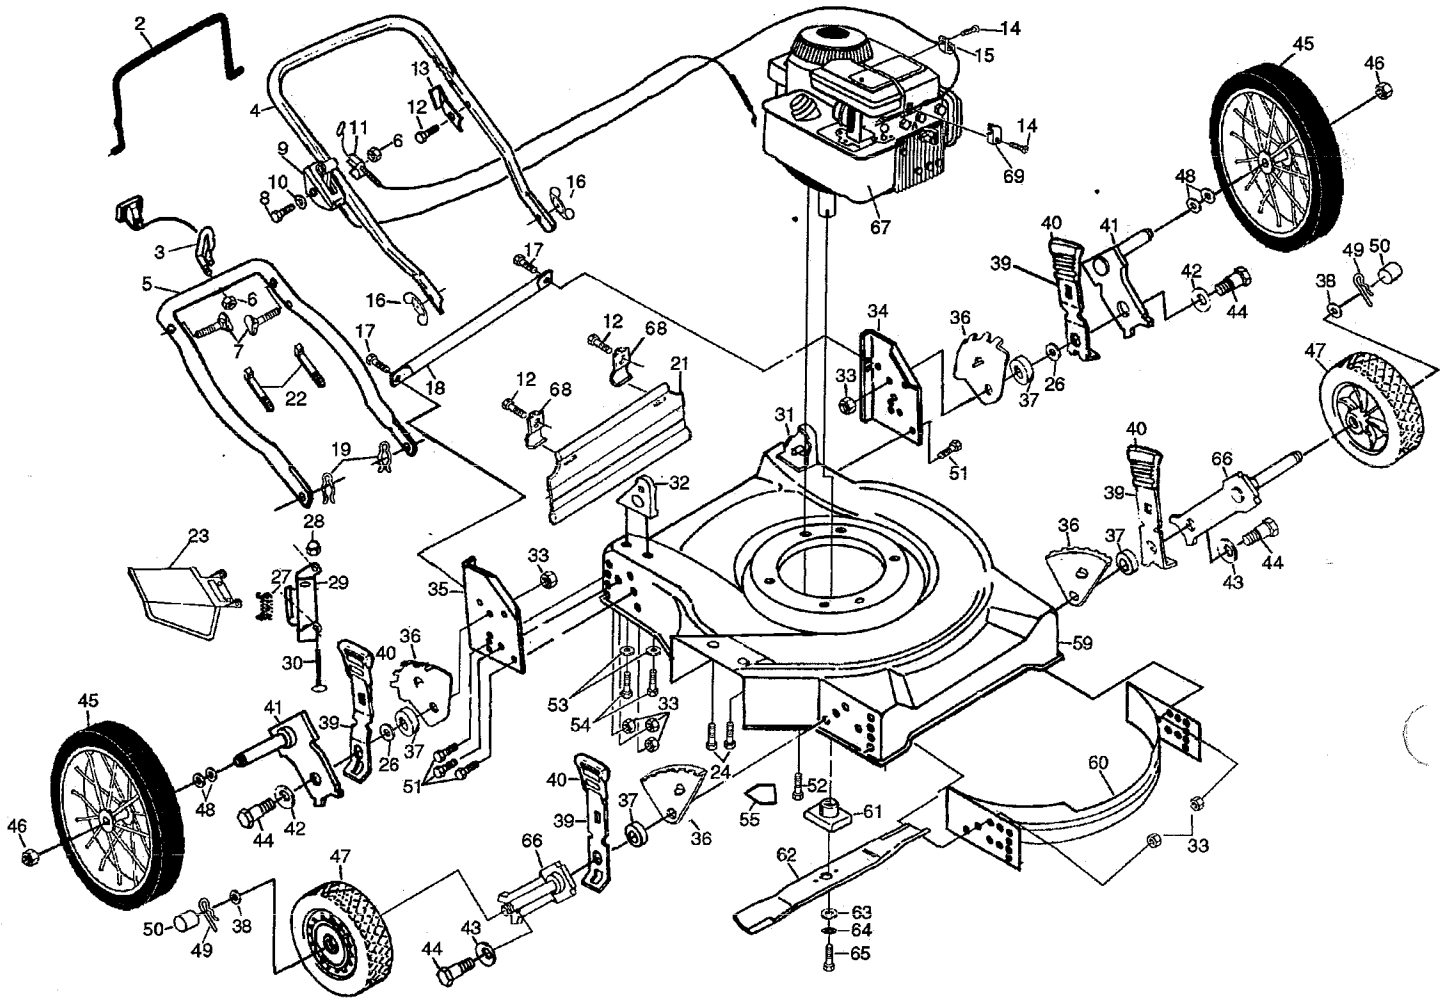

REPAIR PARTS

22" ROTARY LAWN MOWER - MODEL NUMBER AYP4232A39

REPAIR PARTS

22" ROTARY LAWN MOWER - MODEL NUMBER AYP4232A39

KEY NO.	PART NO.	DESCRIPTION	KEY NO.	PART NO.	DESCRIPTION
2	86902	Control Bar	37	84920	Spacer
3	103672X	Rope Guide	38	52160	Washer
4	133088X479	Upper Handle	39	850855X004	Selector Spring
5	84676X479	Lower Handle	40	87877	Selector Knob
6	63601	Locknut 1/4-20	41	851119X004	Axle Arm Assembly (Rear)
7	131959	Handle Bolt 5/16-18	42	61651	Spring Washer
8	85692	Machine Screw 1/4-20 x 2.12	43	62335	Belleville Washer
9	851462	Throttle Control	44	84921	Shoulder Bolt
10	85723	Washer	45	107620X	Wheel Assembly (Rear) 16x1.75
11	130861	Engine Zone Control Cable	46	83923	Locknut 3/18-16
12	750097	Hex Washer Head Screw #10-24 x 1/2	47	800220	Wheel Assembly (Front) 8x1.75
13	850733X004	Up-Stop Bracket	48	57143	Washer
14	83816	Screw #10 x 5/8	49	85179	Retainer Clip
15	111190X	Cable Clamp	50	800090	Hubcap
16	128638	Wing Nut	51	74760612	Hex Head Bolt 3/8-16 x 3/4
17	54583	Hex Tapping Screw 1/4-20 x 1/2	52	850998	Hex Head Thread Rolling Screw 3/8-16 x 1
18	107611X	Support Rod	53	59289	Washer
19	51793	Hairpin Cotter	54	55187	Screw 5/16-18 x 3/4
21	134254	Rear Deflector	55	85463	Danger Decal
22	66426	Wire Tie	59	134170	Lawn Mower Housing (Incl Key Nos. 55 and 60)
23	851750	Discharge Guard	60	132351X479	Baffle
24	851856	Hex HD.Thd Roll 1/4-20-3/4	61	850977	Blade Adapter
25	88348	Washer	62	850973	22" Blade
27	851855	Torsion Spring	63	851074	Hardened Washer
28	83731	Push on Speed Nut	64	850263	Helical Lockwasher 3/8
29	851852X004	Housing Bracket	65	851084	Screw Hex Head 3/8-24 x 1-3/8 (Grd. 8)
30	851854	Hinge Rod	66	85021X004	Axle Arm Assembly (Front)
31	135152X505	Handle Bracket Assembly (Left)	67	-----	Engine - See Breakdown
32	135151X505	Handle Bracket Assembly (Right)	68	87584X004	Skirt, Bracket
33	751592	Locknut 3/8-16	69	850472	Clip Throttle
34	107607X505	Wheel Bracket Support (Left)	--	701049	Owner's Manual
35	107609X505	Wheel Bracket Support (Right)			
36	850955	Wheel Bracket Adjuster			