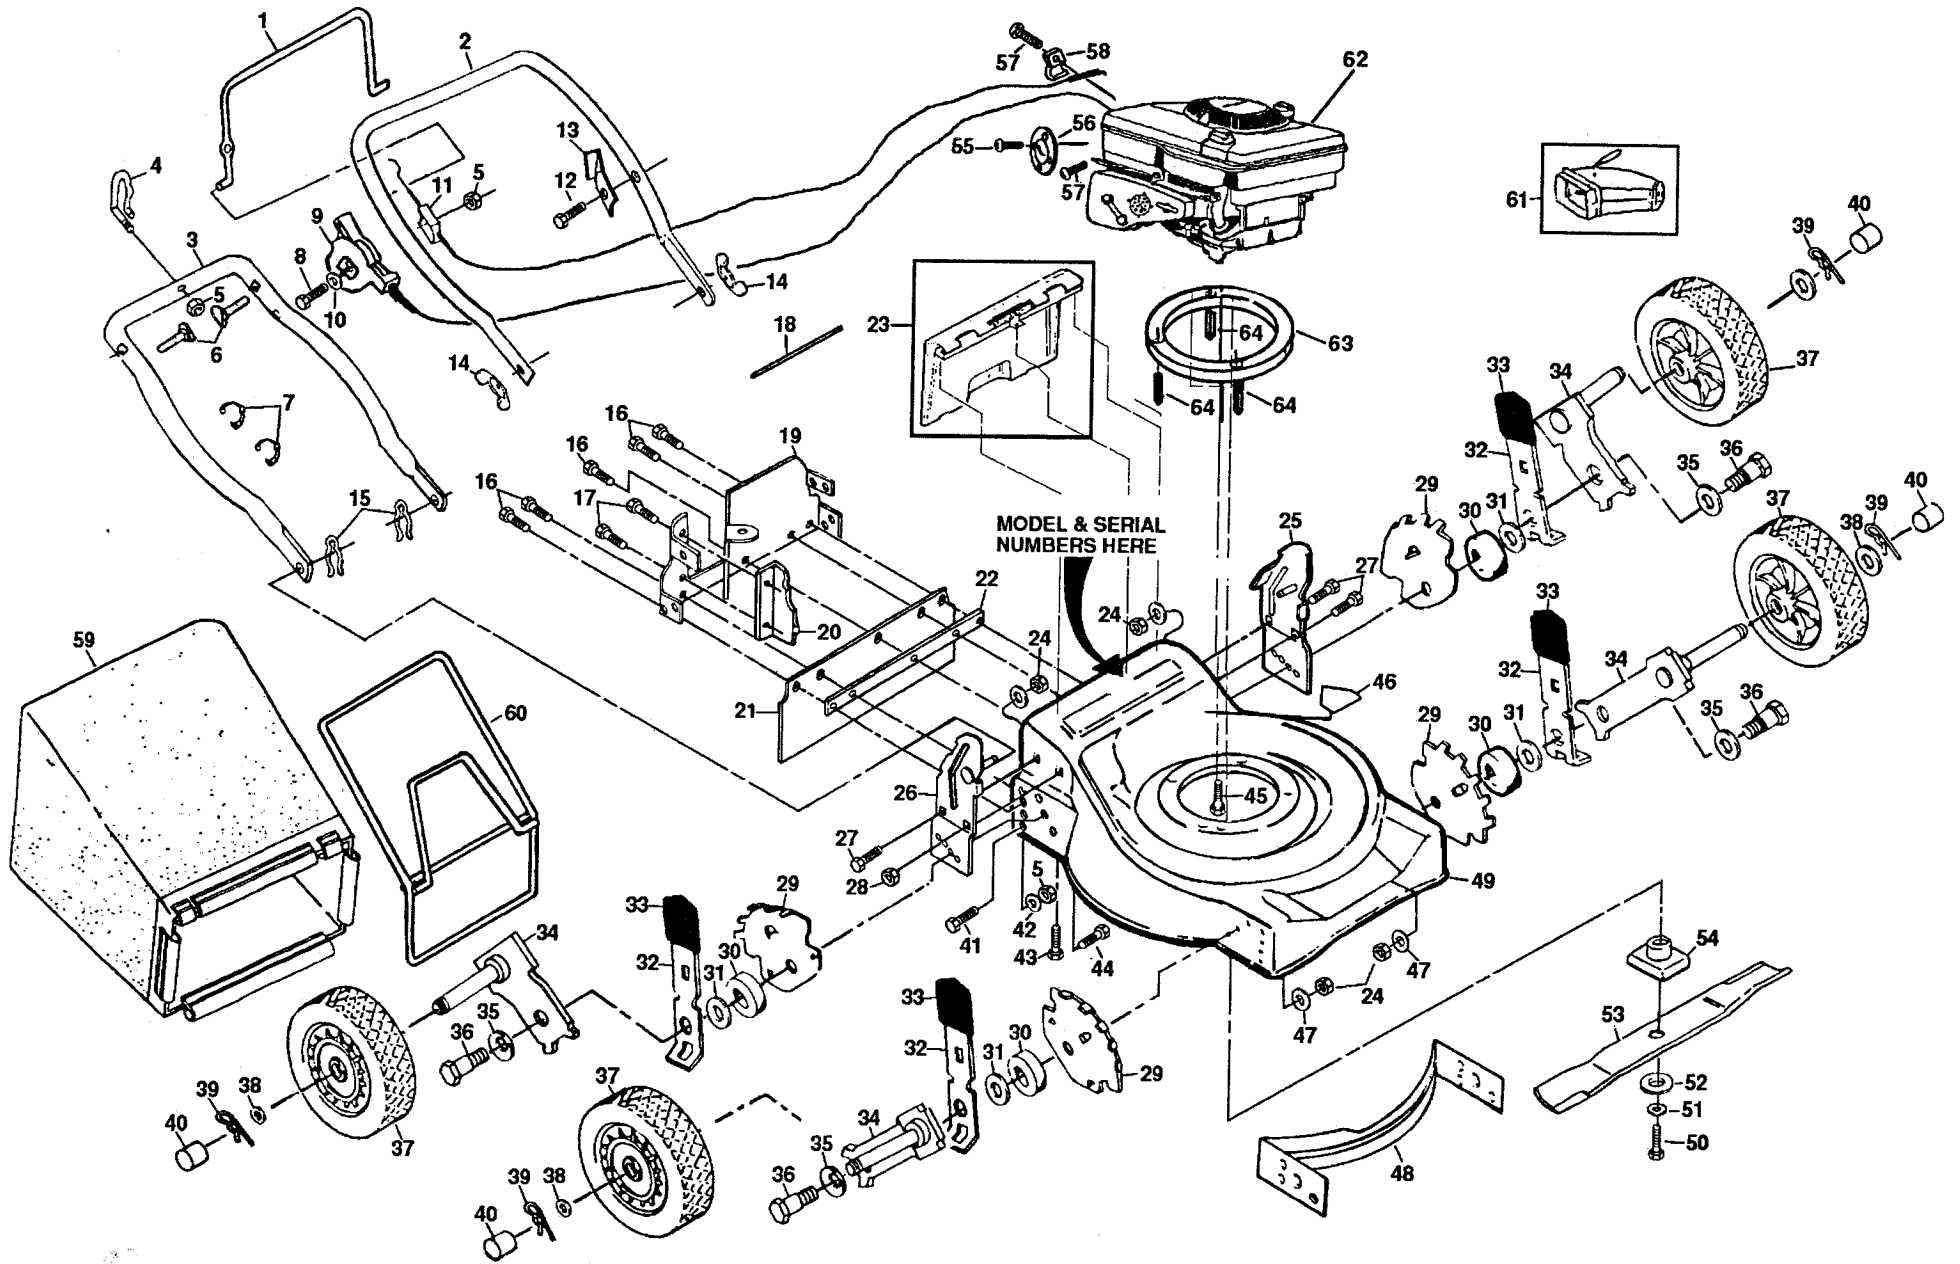

REPAIR PARTS

20" ROTARY LAWN MOWER -- MODEL NO. B102WC

REPAIR PARTS

20" ROTARY LAWN MOWER -- MODEL NO. B102WC

KEY NO.	PART NO.	DESCRIPTION	KEY NO.	PART NO.	DESCRIPTION
1	86902	Control Bar	36	84921	Shoulder Bolt 3/8-16
2	850880X479	Upper Handle	37	800220	Wheel Assembly
3	84676X479	Lower Handle	38	52160	Washer
4	103672X	Rope Guide	39	85179	Retainer Clip
5	63601	Locknut 1/4-20	40	800090	Hubcap
6	58714	Handle Bolt	41	61528	Flat Head Machine Screw 1/4-20 x 3/4
7	85827	Cable Clip	42	74316	Flat Washer
8	86261	Machine Screw 1/4-20 x 2-1/8	43	54583	Hex Tapping Screw 1/4-20 x 1/2
9	851464	Throttle Control	44	53066	Hex Head Bolt 5/16-18 x 5/8
10	85723	Washer	45	850999	Hex Head Thread Rolling Screw 3/8-16 x 2
11	851670	Engine Zone Control Cable	46	107339X	Danger Decal
12	750097	Hex Washer Head Screw #10-24 x 1/2	47	61537	Washer
13	850733X004	Up-Stop Bracket	48	750330	Front Baffle
14	128638	Wing Nut	49	130414	Housing Assembly (Includes Key No. 46)
15	51793	Hairpin Cotter	50	851084	Hex Head Screw 3/8-24 x 2-1/4 Gr. 8
16	54583	Hex Tapping Screw 1/4-20 x 1/2	51	850263	Helical Lockwasher
17	81283	Self Tapping Screw #10-24 x 3/8	52	851074	Hardened Washer
18	750655	Hinge Rod	53	850972	20" Blade
19	81957X419	Back Plate	54	851514	Blade Adapter
20	81958X479	Side Baffle	55	69485	* Screw #8-32 x 3/8
21	87093	Rear Skirt	56	103251X	Muffler Deflector
22	87439X004	Backing Strip	57	83816	Screw #10 x 5/8
23	48138	Rear Door Assembly Kit (Includes Key No. 18)	58	111190X	* Cable Clamp
24	751592	Locknut 3/8-16	59	128013	Grass Bag
25	86912X396	Handle Bracket Assembly (Left)	60	751446	Catcher Frame
26	86913X396	Handle Bracket Assembly (Right)	61	----	MA36 Clipping Deflector (Not Included with Lawn Mower)
27	55187	Screw 5/16-18 x 3/4	62	801705	* Engine - Briggs & Stratton Model No. 121702
28	63124	Locknut 5/16-18	63	850988	Engine Spacer
29	850904	Wheel Adjusting Bracket	64	850987	Engine Spacer Bushing
30	84920	Spacer	--	128077	Operator's Manual (English)
31	88348	Flat Washer	--	128253	Operator's Manual (French)
32	850855X004	Selector Spring	--	130264	Repair Parts Manual (English)
33	87877	Selector Knob	--	130265	Repair Parts Manual (French)
34	85021X004	Axle Arm Assembly			
35	62335	Belleville Washer			