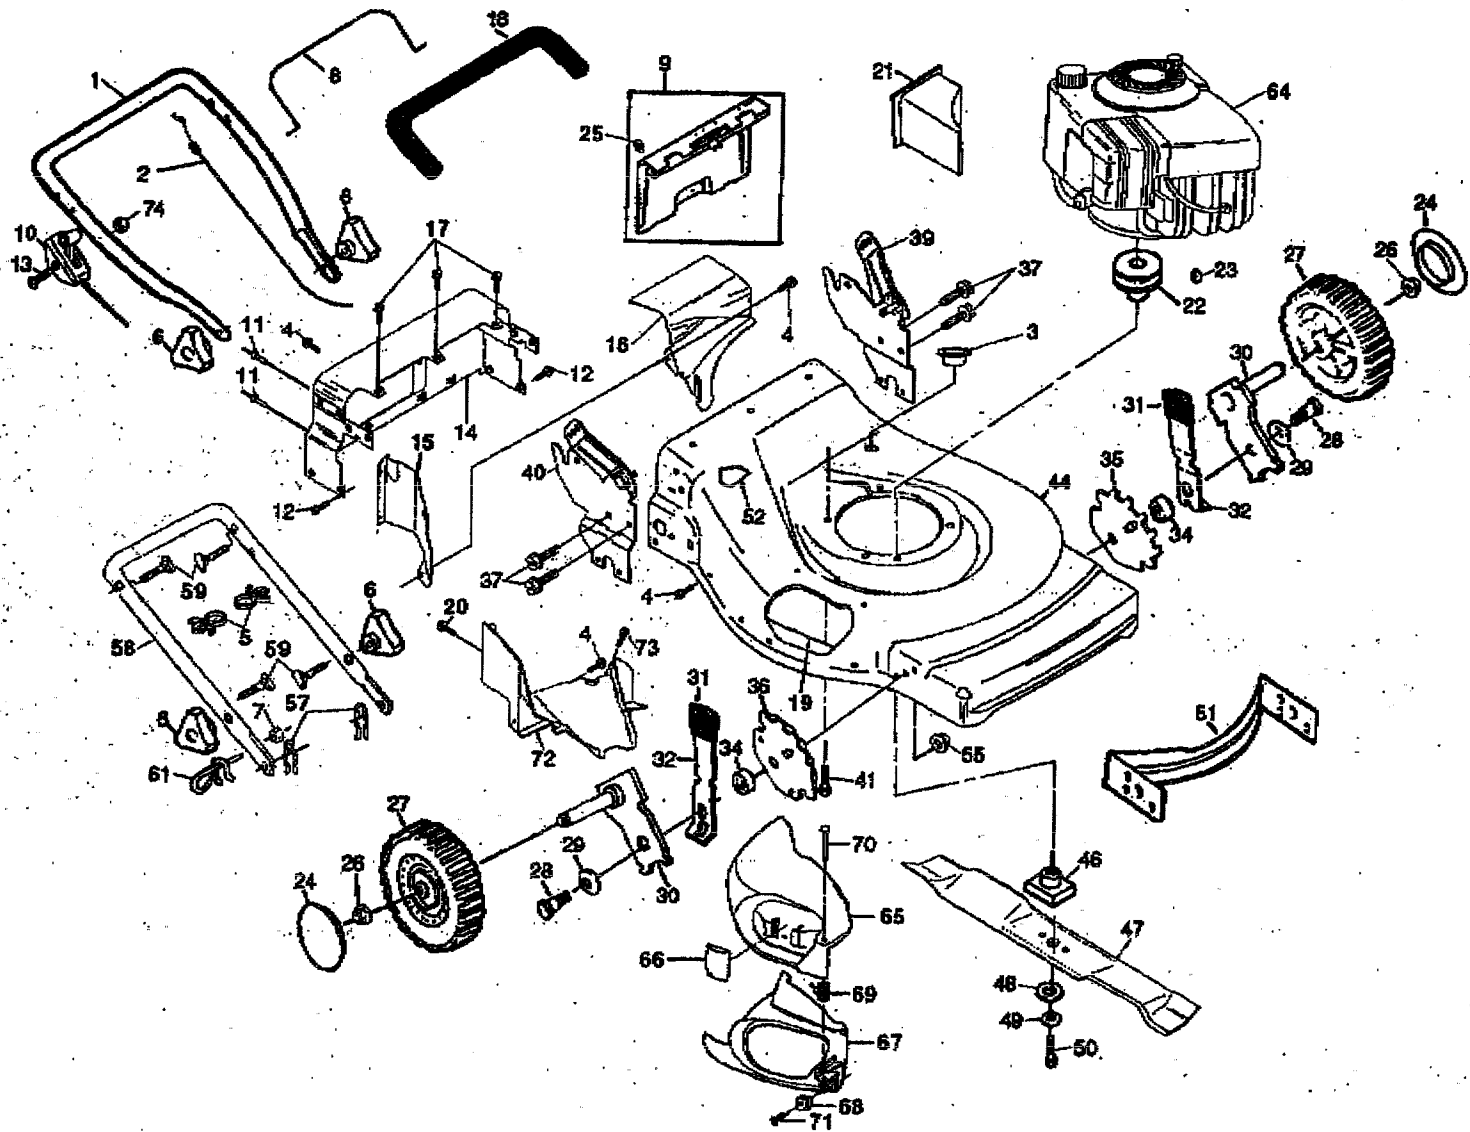

REPAIR PARTS

ROTARY LAWN MOWER MODEL NUMBER B656TA

2

REPAIR PARTS

ROTARY LAWN MOWER MODEL NUMBER B656TA

KEY NO.	PART NO.	DESCRIPTION
1	154480X479	Upper Handle
2	145067	Engine Zone Control Cable
3	145073	Grommet, Cable
4	150050	Screw
5	151517	Cable Clips
6	87892	Handle Knob
7	63601	Locknut 1/4-20
8	145641	Control Bar, Engine
9	147690	Rear Door Kit
10	158062	Throttle Control
11	128415	Pop Rivets
12	STD512505	Hex Tapping Screw 1/4-20 x 1/2
13	59935	Screw
14	144991X479	Back Plate
15	145594X479	Side Baffle
16	145066X479	Discharge Baffle
17	149027	Truss Head Tapping Screw 1/4-20 x 1/2
18	155890	Handle Grip
19	148152X479	Baffle Plate
20	150050	Hex Head Screw #10-24 x .75
21	150099	Mulcher Plug
22	85543	Engine Pulley
23	87677	Hi-Pro Key #505
24	77400	Hubcap
25	12000014	E-Ring
26	83923	Nut, Hex Flange
27	146247	Wheel & Tire Assembly
28	142748	Shoulder Bolt 3/8-16
29	62335	Belleville Washer
30	145937X004	Axle Arm Assembly
31	701037	Selector Knob

KEY NO.	PART NO.	DESCRIPTION
32	850862X004	Selector Spring
34	146630	Spacer
35	88642	Wheel Adjusting Bracket (Left)
36	88641	Wheel Adjusting Bracket (Right)
37	150078	Thread Cutting Screw 5/16-18 x 3/4
39	153304X479	Handle Bracket Assembly (Left)
40	153305X479	Handle Bracket Assembly (Right)
41	150406	Engine Bolt
44	150718	Lawn Mower Housing (Incl. Key #14,15,51 &52)
46	851514	Blade Adapter
47	141114	Blade 22"
48	851074	Hardened Washer
49	850263	Helical Washer 3/8-24 x 1-3/8 Grd. 8
50	851084	Hex Head Machine Screw 3/8-24 x 1-3/8 Grd. 8
51	801852X479	Front Baffle
52	145494	Danger Decal
55	751592	Locknut 3/8-16
57	51793	Hairpin Cotter
58	151723X479	Lower Handle
59	131959	Handle Bolt
61	132001	Rope Guide
64	-----	Engine - Model No. TVS120
65	701458	Door
66	146595X479	Door Latch
67	702807	Side Discharge Guard
68	141839	Speed Nut
69	702808	Hinge Spring
70	702809	Hinge Rod
71	141841	Screw
72	145062	Baffle/Belt Cover
73	17411312	Screw
74	63601	Nut
--	158593	Operator's Manual
--	158594	Replacement Parts Manual