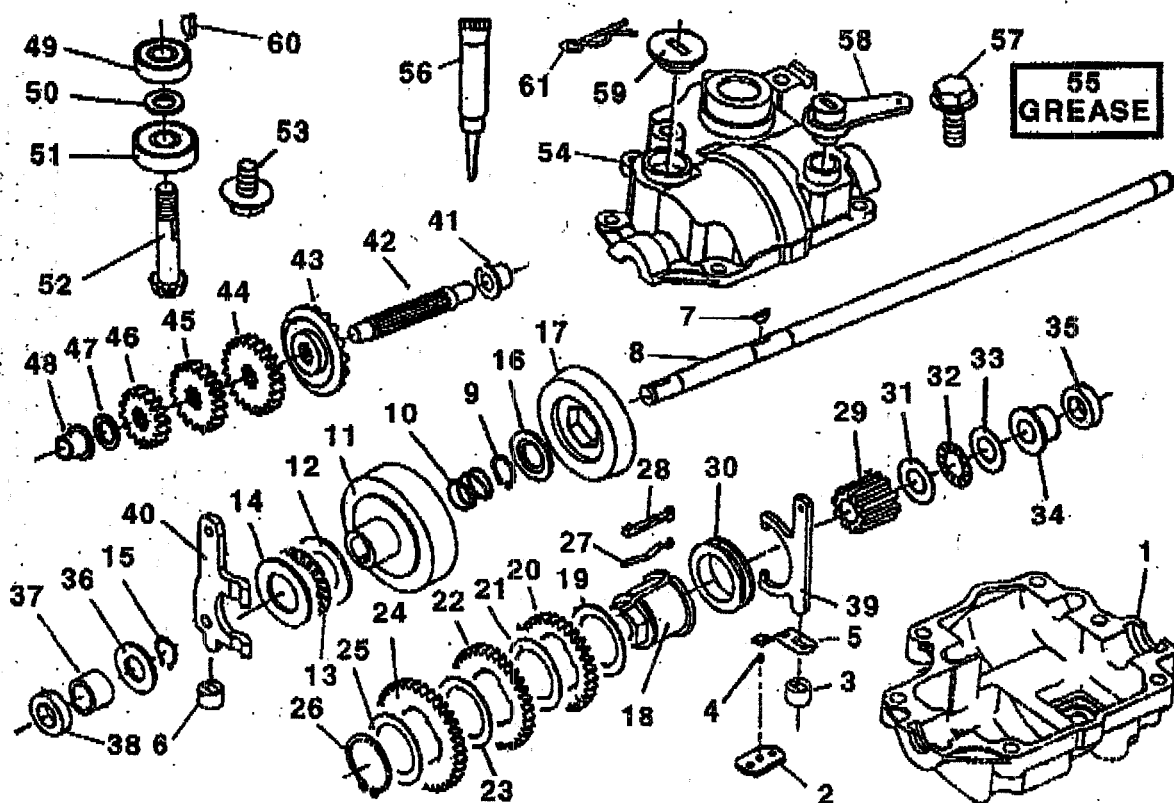

6

REPAIR PARTS

ROTARY LAWN MOWER MODEL NUMBER B656TA

KEY NO.	PART NO.	DESCRIPTION
1	157977	Drive Control
2	147715	Drive Head Kit
3	M73031000	Nut, Metric
4	144929	Screw 1/4-20
5	150327	V-Belt
6	146315	Screw
7	145212	Nut, Hex Flange
8	77400	Hubcap
9	57079	Washer
10	88446	Nylon Bushing
11	800334	Wheel & Tire Assembly
12	12000058	E-Ring
13	850017	Pinion, L.H.
14	88080	Dust Cover
15	145354	Pin, Spring Thrust
16	87725	Washer 1/2 x 1-1/2 x .134

KEY NO.	PART NO.	DESCRIPTION
17	851980	Drive Pin
18	701037	Selector Knob
19	145071	Control Bar, Drive
20	751152	Nut, Hex, Flange
25	850733X004	Upstop Bracket
27	750097	Screw #10-24 x 1/2
28	145096X004	Bracket, Gearcase
31	145842X004	Lever, Clutch
32	150326	Drive Pulley
35	157687	Wheel Adjuster Assembly (Left)
36	150330	Gear Case Assembly
38	STD541425	Hex Locknut 1/4-20
40	144902	Spring, Belt Tension
41	157686	Wheel Adjuster Assembly (Right)
52	150224	Catcher Frame
54	150717	Grassbag Assembly
57	850016	Pinion, R.H.

ROTARY LAWN MOWER MODEL NUMBER B656TA

GEAR CASE ASSEMBLY 150330

KEY PART NO. NO.

DESCRIPTION

1	148145	Case, Lower
2	148123	Plate, Detent
3	148118	Support, Fork, Shift
4	148135	Ball, Detent
5	148122	Spring, Detent
6	148132	Support, Fork, Clutch
7	148093	Key, Woodruff
8	148114	Axle, Shaft
9	148095	Ring, 12.7
10	148109	Spring, Return
11	148102	Cone, Cave
12	148112	Washer, Thrust
13	148108	Bearing, Thrust, Needle
14	148112	Washer, Thrust
15	148095	Ring, 12.7
16	148096	Washer, Retainer
17	148103	Cone
18	148101	Collar, Shift
19	148097	Washer
20	148090	Gear, 3 Teeth
21	148097	Washer
22	148083	Gear, 3 Teeth
23	148097	Washer
24	148075	Gear, 3 Teeth
25	148097	Washer
26	148113	Ring 28
27	148119	Spring, Shift
28	148121	Key, Shift
29	148098	Support, Key
30	148115	Collar, Shift
31	148111	Washer, Thrust 1/2
32	148110	Bearing, Thrust, Needle