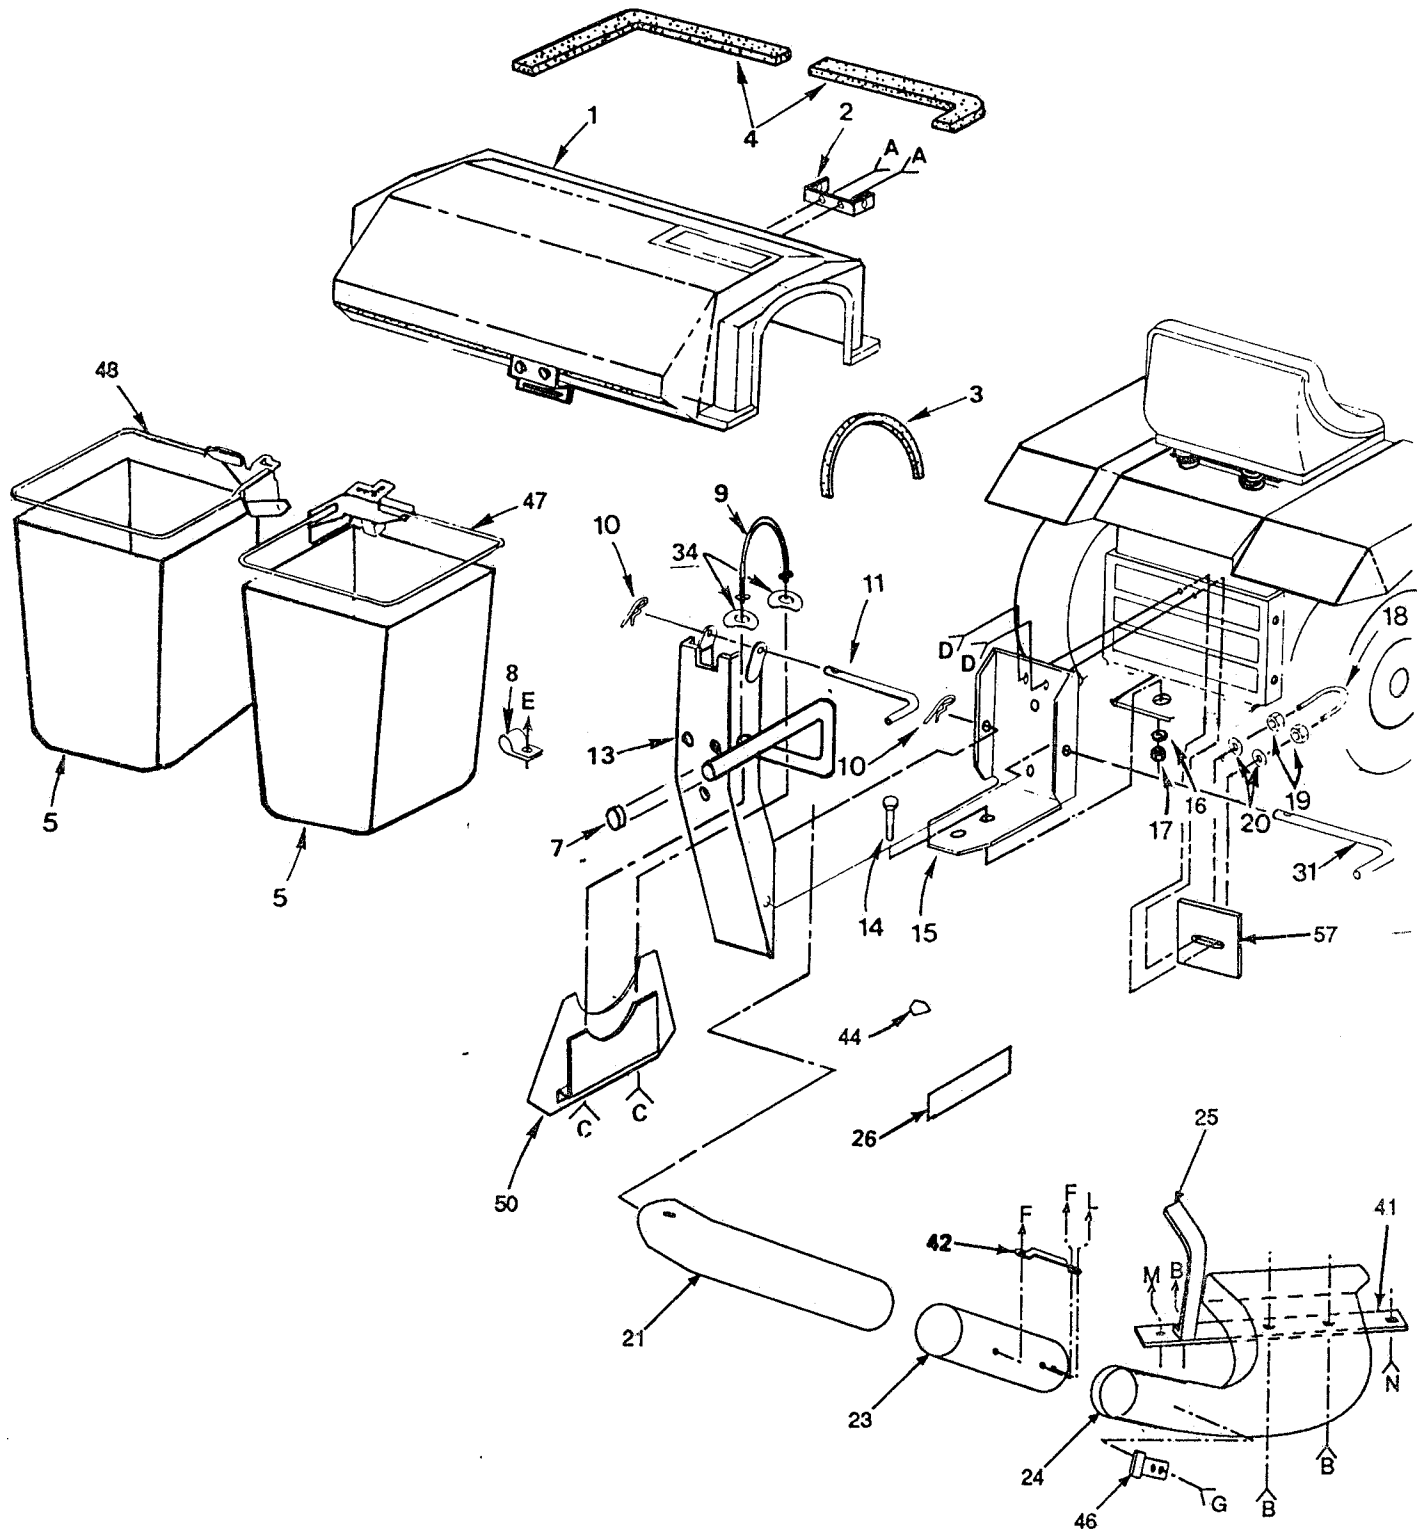

# REPAIR PARTS

## GRASS CATCHER FOR SIDE DISCHARGE MOWER -- MODEL NUMBER GC190BR

## GRASS CATCHER FOR SIDE DISCHARGE MOWER-- MODEL NUMBER GC190BR

KEY NO.	PART NO.	DESCRIPTION	KEY NO.	PART NO.	DESCRIPTION
1	120120X	Cover-Grass Catcher	31	86543	Pin-Support Bracket
2	86578	Bracket-Hinge	32	120203X	Stud-Latch
3	110441X	Strip-Foam	33	73680500	Lock Nut 5/16 - 18
4	106815X	Strip-Foam	34	57734	Washer-Formed
5	123420X	Container, 30 Gal.	35	74291008	Screw-Truss Head 10-24 x 1/2
6	72110505	Bolt	36	73680400	Nut-Lock 1/4-20
7	104389X	Plug-End	37	72140400	Bolt
8	83553	Clamp-Elbow	38	123198X	Wingnut-Plastic
9	86558	Retainer-Elbow	39	2029J	Nut-Weld
10	4939M	Spring-Retainer	41	122129X	Bar
11	120097X	Latch Pin	42	120107X	Handle-Chute Tube
13	110254X	Post Support Assembly	43	10071000	Washer-Lock #10
14	62361	Bolt-Shoulder	44	107339X	Decal-Danger
15	120245X	Bracket-Mounting	45	74780412	Bolt-Hex 1/4-20 x 3/4
16	19131610	Washer 13/32 x 1 x 10 Ga.	46	109808X	Latch
17	73680600	* Nut-Lock 3/8-16	47	120108X	Assembly Frame R.H.
18	86626	U-Bolt 1/4-20	48	120109X	Assembly-Frame, L.H.
19	73350400	* Nut - Hex 1/4-20	49	19070818	Washer-Flat
20	19091016	Washer - Flat 9/32	50	110255X	Shield-Elbow
21	110257X	Elbow	51	60867	Nut-Acorn #10-24
22	19091408	Washer	52	19111212	Washer
23	122185X	Tube-Chute	53	72110508	Bolt
24	122146X	Extension Chute	57	120263X	* Plate, Reinforcing
25	123490X	Deflector Brace	--	104419X	Bag-Trash, 30 Gal., 1.5 Mil
26	104752X	Decal, Instruction Caution	--	122171X	Owner's Manual (English)
			--	123500X	Owner's Manual (French)