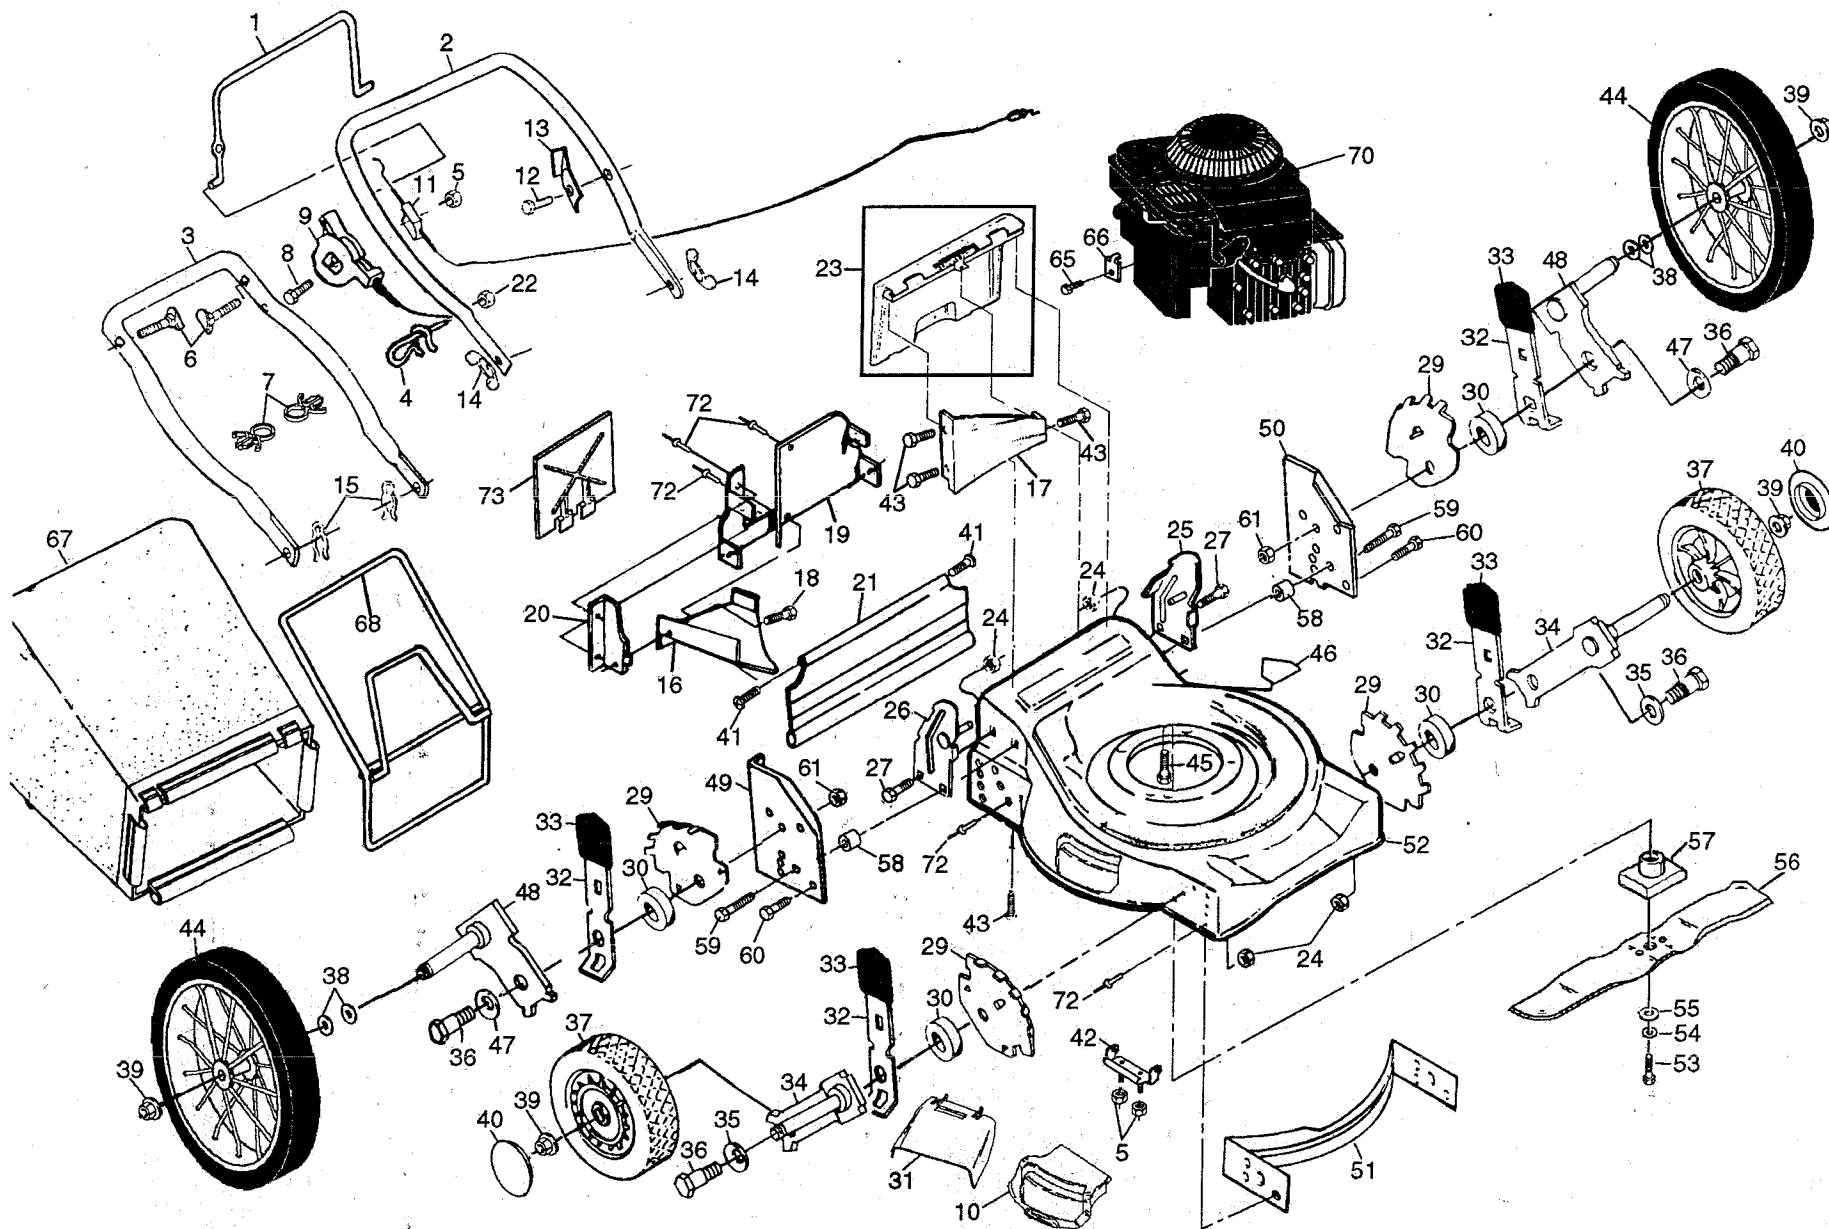

# REPAIR PARTS

## REAR BAGGER ROTARY MOWER MODEL NO. HD2M276B