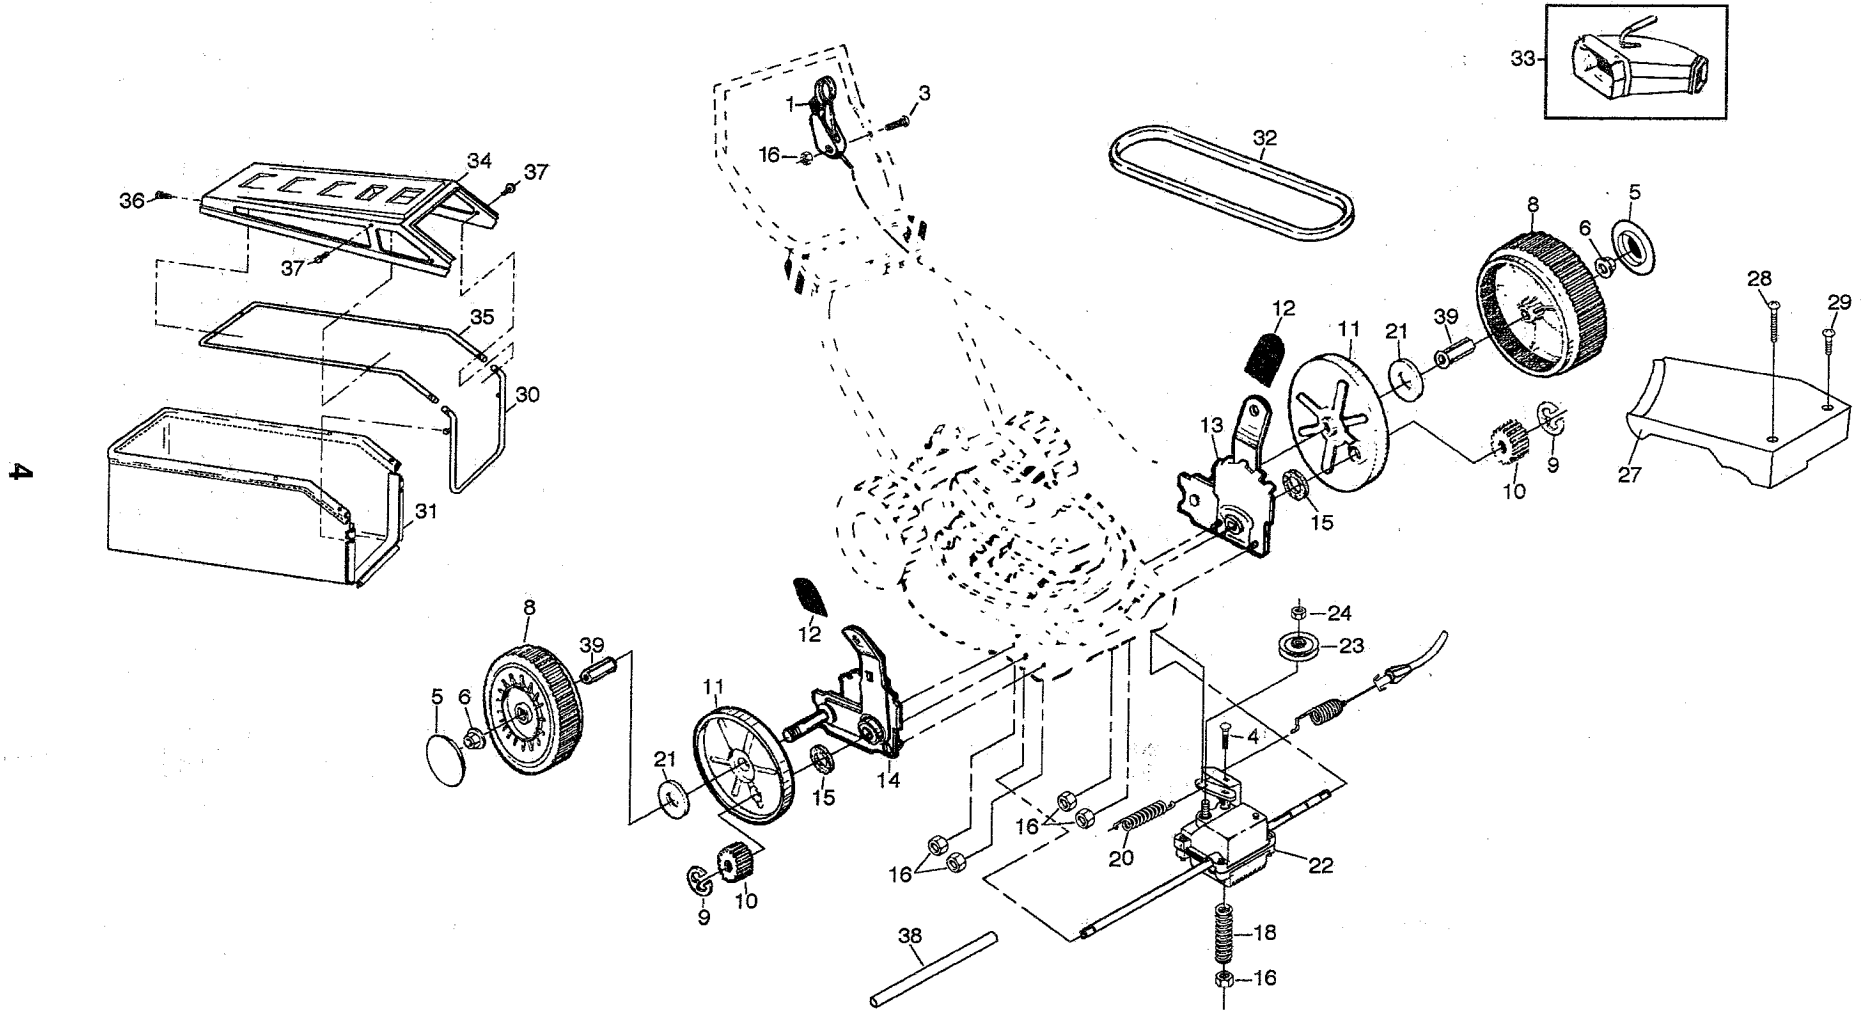

* These parts must be purchased through an authorized Briggs & Stratton dealer.

REPAIR PARTS

ROTARY LAWN MOWER -- MODEL NO. HD4I486B

REPAIR PARTS

ROTARY LAWN MOWER - - MODEL NO. HD4I486B

KEY NO.	PART NO.	DESCRIPTION
1	146323	Drive Control
3	144929	Hex Washer Hd Screw #10-24 x 2-1/8
4	700875	Carriage Bolt 1/4-20 x 2
5	77400	Hubcap
6	145212	Flange Locknut
8	701575	Wheel & Tire Assembly
9	12000058	E-ring
10	137054	Pinion
11	88080	Dust Cover
12	87877	Selector Knob
13	148493	Wheel Adjuster Assembly (Left)
14	148492	Wheel Adjuster Assembly (Right)
15	88118	Felt Washer
16	63601	Locknut
18	137090	Spring
20	75192	Spring
21	67725	Washer 1/2 x 1-1/2 x .134

KEY NO.	PART NO.	DESCRIPTION
22	702511	Gear Case Assembly
23	137052	Drive Pulley
24	132010	Locknut
27	137081	Drive Cover
28	87866	Pan Head Tapping Screw #10-24 x 2-3/4
29	136797	Pan Head Tapping Screw #10-24 x 1-3/4
-30	851735	Catcher Frame
-31	148176	Grass Catcher
32	137078	V-Belt
33	-----	MA36 Clipping Deflector (Not Included with Lawn Mower)
- 34	851739	Catcher Top
35	851658	Tube Catcher
36	131029	Screw, Hex Washer #10-24 x .600
-37	750634	Screw, Threads Roll #10-24 x 1/2
38	86012	Drive Shaft Cover
39	88446	Wheel Bushing
--	148051	Drive Cover Decal

REPAIR PARTS

ROTARY LAWN MOWER - - MODEL NO. HD4I486B

GEAR CASE ASSEMBLY PART NUMBER 702511

KEY NO.	PART NO.	DESCRIPTION
1	17490416	Tapping Screw 1/4-20 x 1-1/4
2	137055X004	Engagement Bracket
3	137053	Shifter
4	57072	Seal
6	48373	Gear Case Halves Kit (Includes Key Nos. 4, 5, and 7)
7	77881	Bearing
8	137051	Worm Shaft
9	137074	Drive Shaft
10	57079	Hardened Washer
11	131484	Clutch Yoke