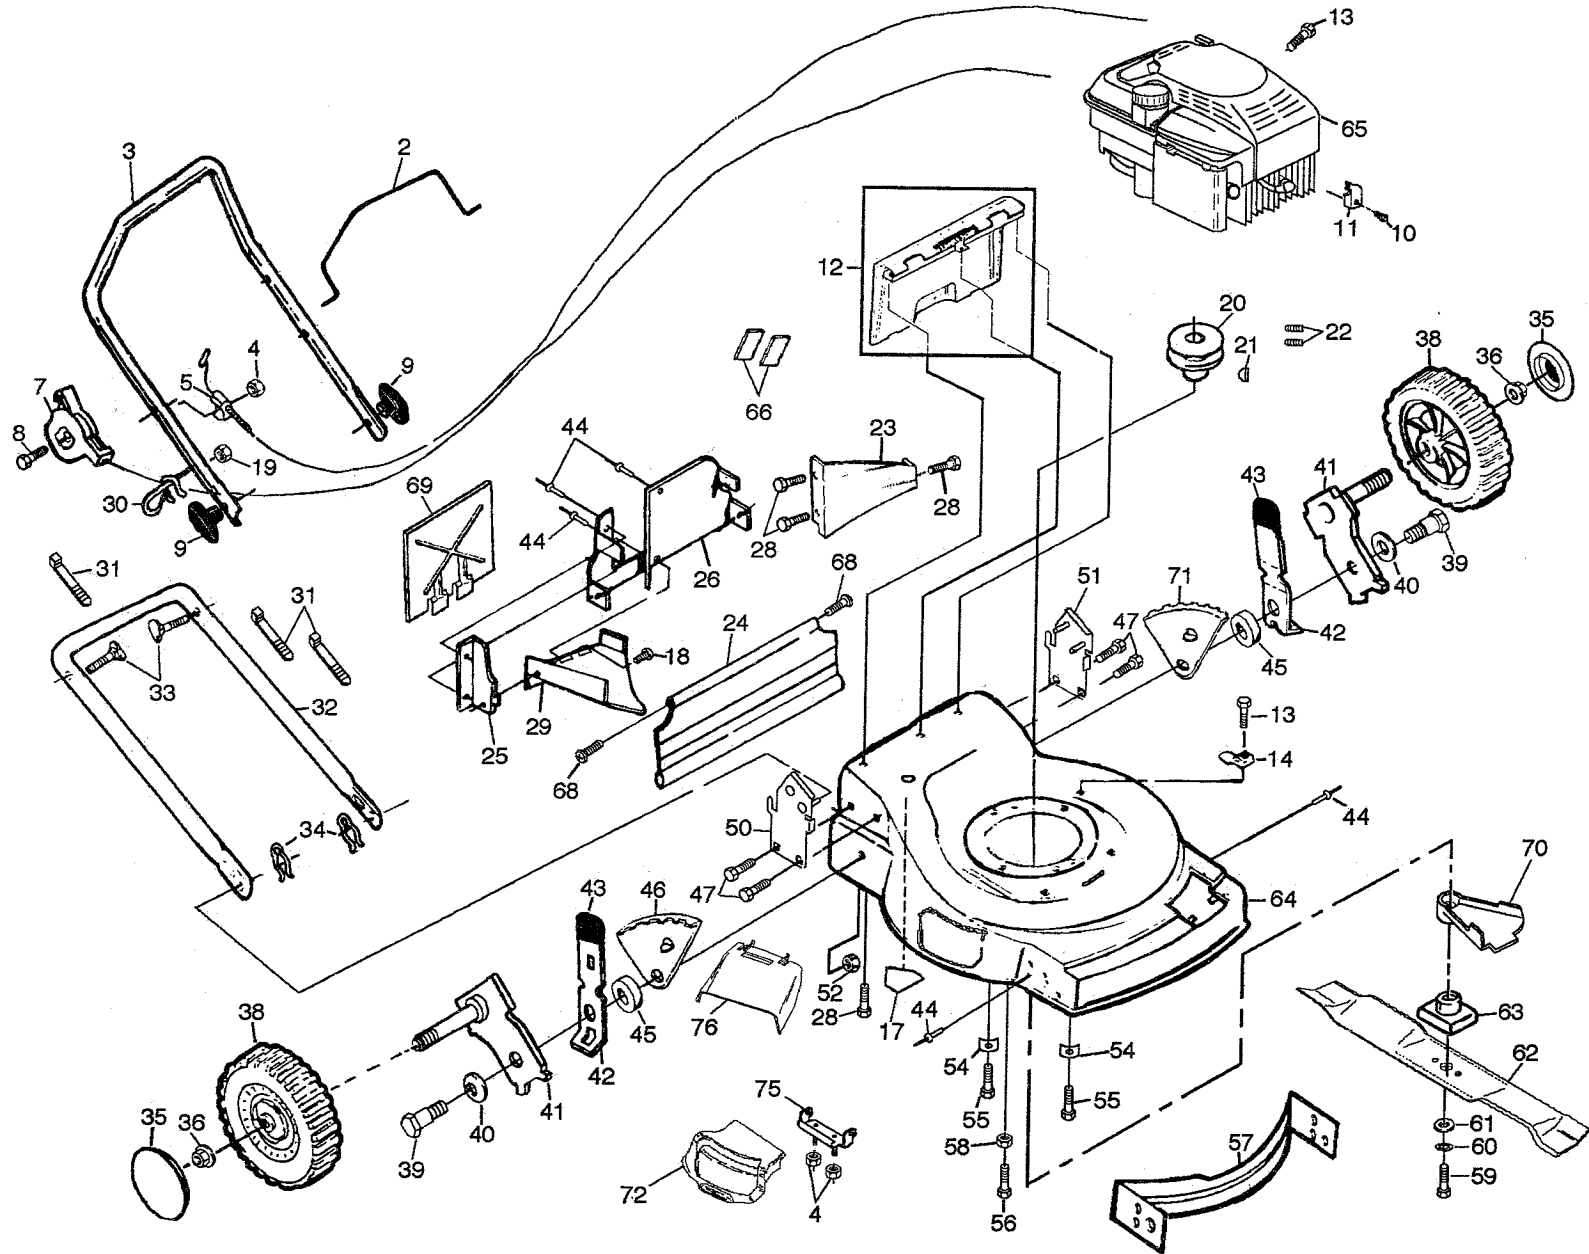

REPAIR PARTS

ROTARY LAWN MOWER -- MODEL NO. HD4I486B

2

REPAIR PARTS

ROTARY LAWN MOWER -- MODEL NO. HD4I486B

KEY NO.	PART NO.	DESCRIPTION	KEY NO.	PART NO.	DESCRIPTION
2	147048	Control Bar	41	145935X004	Axle Arm
3	145640X479	Upper Handle	42	700331X004	Selector Spring
4	63601	Locknut	43	87877	Selector Knob
5	149033	Engine Zone Control Cable	44	128415	Pop Rivet
7	700417	Throttle Control	45	84920	Spacer
8	144929	Hex Washer Hd Screw 1/4-20 x 2-1/8	46	700327X007	Wheel Adjusting Bracket R.R.
9	136376	Handle Knob	47	55187	Self-tapping Screw 5/16-18 x 3/4
10	83816	Screw #10 x 5/8	50	701921X479	Handle Bracket (Right)
11	213146	* Cable Clamp (Engine)	51	701923X479	Handle Bracket (Left)
12	147615	Rear Door Kit	52	751592	Locknut 3/8-16
13	750097	Hex Washer Head Screw #10-24 x 1/2	54	851201X004	Engine Washer
14	87930	Housing Cable Guide	55	850998	Hex Head Thread Rolling Screw 3/8-16 x 1
17	141846	Danger Decal	56	850999	Hex Head Thread Rolling Screw 3/8-16 x 2
18	86344	Screw	57	132255X479	Front Baffle
19	73510400	Keps Locknut 1/4-20	58	132010	Nut
20	84596	Engine Pulley w/Set Screw	59	851084	Hex Head Machine Screw 3/8-24 x 1-3/8 Gr. 8
21	87677	Hi Pro Key #505	60	850263	Helical Lock Washer
22	59708	Set Screw 1/4-20 x 5/16	61	851074	Hardened Washer
23	133040X479	Baffle, Rear	62	141114	Blade 22"
24	140540	Rear Skirt	63	851514	Blade Adapter
25	700365X479	Side Baffle	64	148183	Lawn Mower Housing Kit (Includes Key No. 17)
26	700360X479	Back Plate	65	---	* Engine - Briggs & Stratton Model No. 133702
28	54583	Screw Hex Head 1/4-20 x 1/2	66	129925	Strip Seal
29	133190X479	Discharge Baffle	68	88652	Hinge Screw
30	132001	Rope Guide	69	133170X479	Mulcher Plate
31	66426	Wire Tie	70	134612	Debris Shield
32	132813X479	Lower Handle	71	700326X007	Wheel Adjusting Bracket L.R.
33	131959	Handle Bolt	72	145281	Mulcher Door, combi-clip
34	51793	Hairpin Cotter	73	147286	Rod Hinge combi-cut
35	77400	Hubcap	74	145286	Spring, Hinge
36	83923	Flange Locknut	75	147775	Bracket, Hinge asm w/Fin
38	148444	Wheel & Tire Assembly	76	145285	Discharge guard clip-on
39	142748	Shoulder Bolt *	--	145658	Operator's Manual (English)
40	62335	Belleville Washer	--	145661	Operator's Manual (Spanish)
			--	149937	Repair Parts Manual

* These parts must be purchased through an authorized Briggs & Stratton dealer.