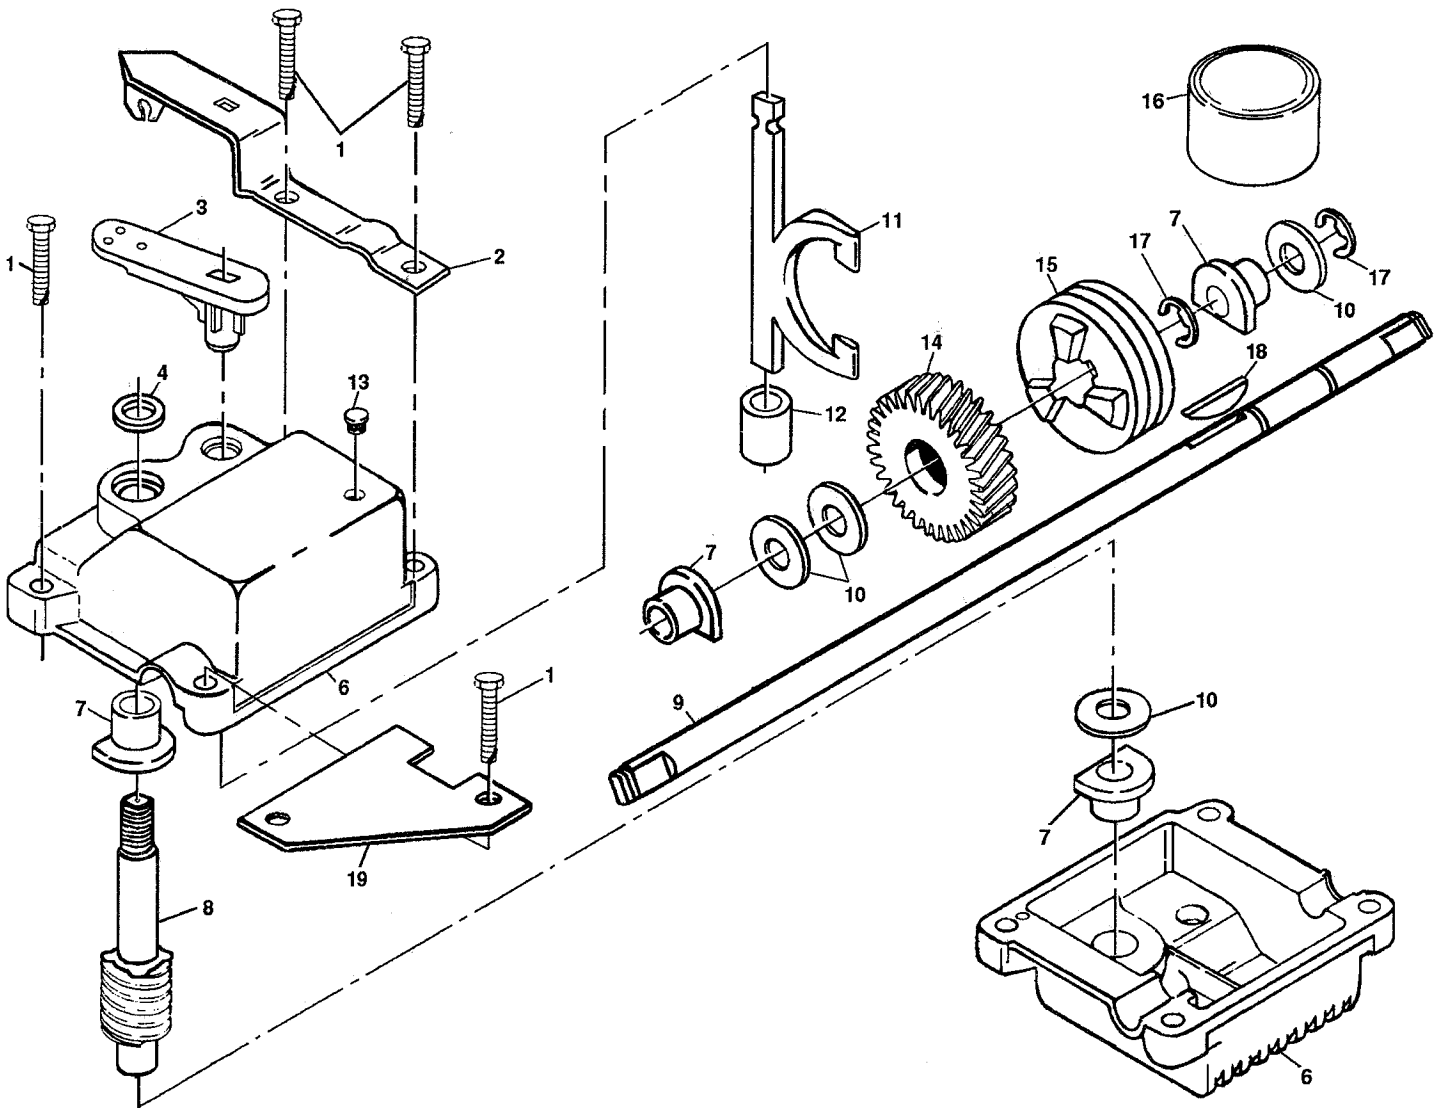

* These parts must be purchased through an authorized Briggs & Stratton dealer.

REPAIR PARTS

ROTARY LAWN MOWER -- MODEL NO. HD4I486B

REPAIR PARTS

ROTARY LAWN MOWER - - MODEL NO. HD4I486B

KEY NO.	PART NO.	DESCRIPTION
1	146323	Drive Control
3	144929	Hex Washer Hd Screw #10-24 x 2-1/8
4	700875	Carriage Bolt 1/4-20 x 2
5	77400	Hubcap
6	145212	Flange Locknut
8	701575	Wheel & Tire Assembly
9	12000058	E-ring
10	137054	Pinion
11	88080	Dust Cover
12	87877	Selector Knob
13	148493	Wheel Adjuster Assembly (Left)
14	148492	Wheel Adjuster Assembly (Right)
15	88118	Felt Washer
16	63601	Locknut
18	137090	Spring
20	75192	Spring
21	67725	Washer 1/2 x 1-1/2 x .134

KEY NO.	PART NO.	DESCRIPTION
22	702511	Gear Case Assembly
23	137052	Drive Pulley
24	132010	Locknut
27	137081	Drive Cover
28	87866	Pan Head Tapping Screw #10-24 x 2-3/4
29	136797	Pan Head Tapping Screw #10-24 x 1-3/4
-30	851735	Catcher Frame
-31	148176	Grass Catcher
32	137078	V-Belt
33	-----	MA36 Clipping Deflector (Not Included with Lawn Mower)
- 34	851739	Catcher Top
35	851658	Tube Catcher
36	131029	Screw, Hex Washer #10-24 x .600
-37	750634	Screw, Threads Roll #10-24 x 1/2
38	86012	Drive Shaft Cover
39	88446	Wheel Bushing
--	148051	Drive Cover Decal

REPAIR PARTS

ROTARY LAWN MOWER - - MODEL NO. HD4I486B

GEAR CASE ASSEMBLY PART NUMBER 702511

KEY NO.	PART NO.	DESCRIPTION
1	17490416	Tapping Screw 1/4-20 x 1-1/4
2	137055X004	Engagement Bracket
3	137053	Shifter
4	57072	Seal
6	48373	Gear Case Halves Kit (Includes Key Nos. 4, 5, and 7)
7	77881	Bearing
8	137051	Worm Shaft
9	137074	Drive Shaft
10	57079	Hardened Washer
11	131484	Clutch Yoke

KEY NO.	PART NO.	DESCRIPTION
12	700343	Bushing
13	86447	Plug
14	137050	Helical Gear
15	750436X	Clutch Jaw
16	750369	Grease
17	12000003	E-Ring
18	850848	Hi-Pro Key
19	81585X004	Spring Bracket

NOTE: To reseal housing halves use Loctite No. 515, Part No. 77923