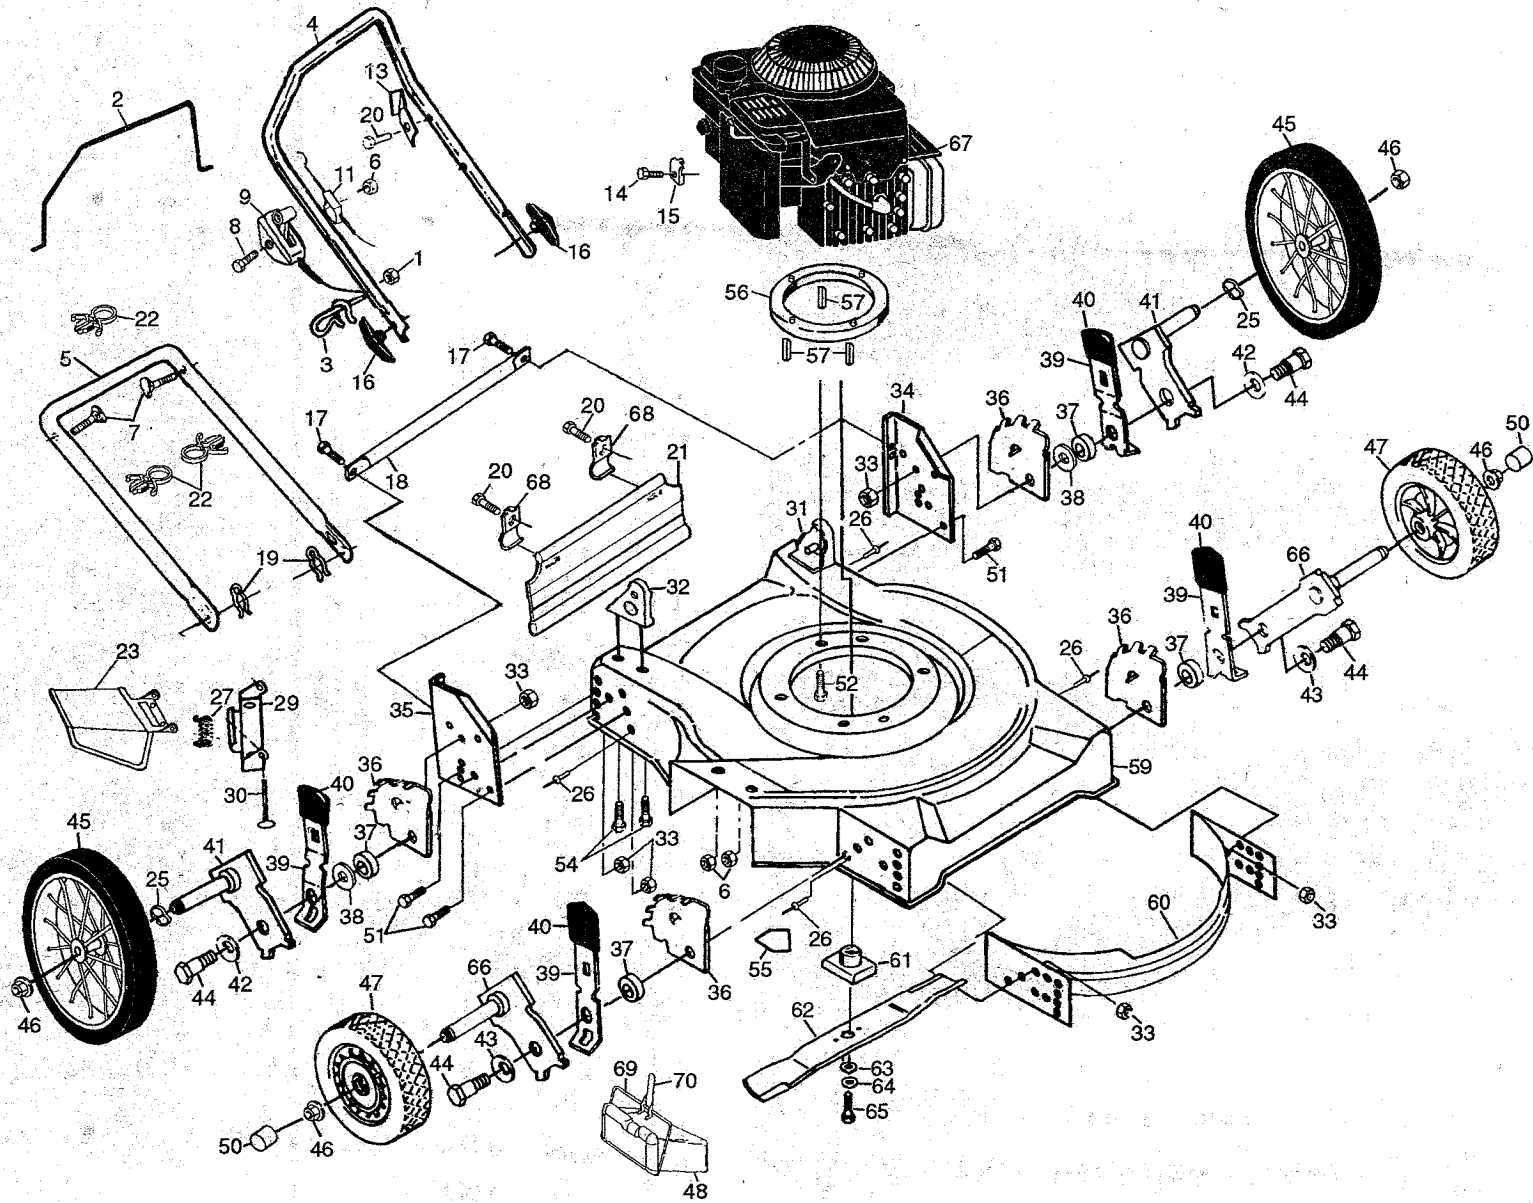

REPAIR PARTS

ROTARY LAWN MOWER - MODEL NO. HD7I302B

REPAIR PARTS

ROTARY LAWN MOWER - MODEL NO. HD7I302B

KEY NO.	PART NO.	DESCRIPTION	KEY NO.	PART NO.	DESCRIPTION
1	73510400	Locknut 1/4-20	40	87877	Selector Knob
2	140644	Control Bar	41	851119X004	Axle Arm Assembly (Rear)
3	132001	Rope Guide	42	61651	Spring Washer
4	851708X479	Upper Handle	43	62335	Belleville Washer
5	151721X479	Lower Handle	44	151611	Shoulder Bolt
6	63601	Locknut 1/4-20	45	107620X	Wheel & Tire Assembly (Rear)
7	131959	Handle Bolt 5/16-18 x 1-3/4	46	83923	Locknut 3/18-16
8	144929	Machine Screw 14-20 x 2-1/8	47	701848	Wheel & Tire Assembly (Front)
9	700417	Throttle Control	48	150117	Mulcher Plug
11	130861	Engine Zone Control Cable	50	800090	Hubcap
13	850733X004	Up-Stop Bracket	51	74760612	Hex Head Bolt 3/8-16 x 3/4
14	83816	Screw #10 x 5/8	52	850999	Hex Head Thread Rolling Screw 3/8-16 x 2
15	213146	* Cable Clamp	54	149741	Screw 5/16-18 x 3/4
16	136376	Wing Nut	55	141846	Danger Decal
17	54583	Hex Tapping Screw 1/4-20 x 1/2	56	850988	Engine Spacer
18	107611X	Support Rod	57	53998	Flat Washer
19	51793	Hairpin Cotter	59	151854	Lawn Mower Housing (Incl Key Nos. 55 and 60)
20	750097	Hex Washer Head Tapping Screw #10-24 x 1/2	60	700929X479	Baffle
21	140539	Rear Deflector	61	851514	Blade Adapter
22	151517	Cable Clip	62	141114	22" Blade Mulching
23	145282	Discharge Guard	63	851074	Hardened Washer
25	57143	Wave Washer	64	850263	Helical Lockwasher 3/8
26	128415	Pop Rivets	65	851084	Screw Hex Head 3/8-24 x 1-3/8 (Grd. 8)
27	145286	Torsion Spring	66	145935X004	Axle Arm Assembly (Front)
29	147775	Housing Bracket	67	-----	* Engine - Briggs/Stratton Model No. 12J802
30	147286	Hinge Rod	68	87584X004	Skirt Brackets
31	151667X479	Handle Bracket Assembly (Left)	69	150118	Mulcher Plug Bail
32	151665X479	Handle Bracket Assembly (Right)	70	150119X479	Mulcher Plug Latch
33	54178	Locknut 3/8-16	--	145655	Operator's Manual (Eng)
34	107607X479	Wheel Bracket Support (Left)	--	145657	Operator's Manual (Span)
35	107609X479	Wheel Bracket Support (Right)	--	154897	Replacement Parts Manual
36	700325X007	Wheel Bracket Adjuster			
37	146630	Spacer			
38	88348	Flat Washer 3/8			
39	700331X004	Selector Spring			