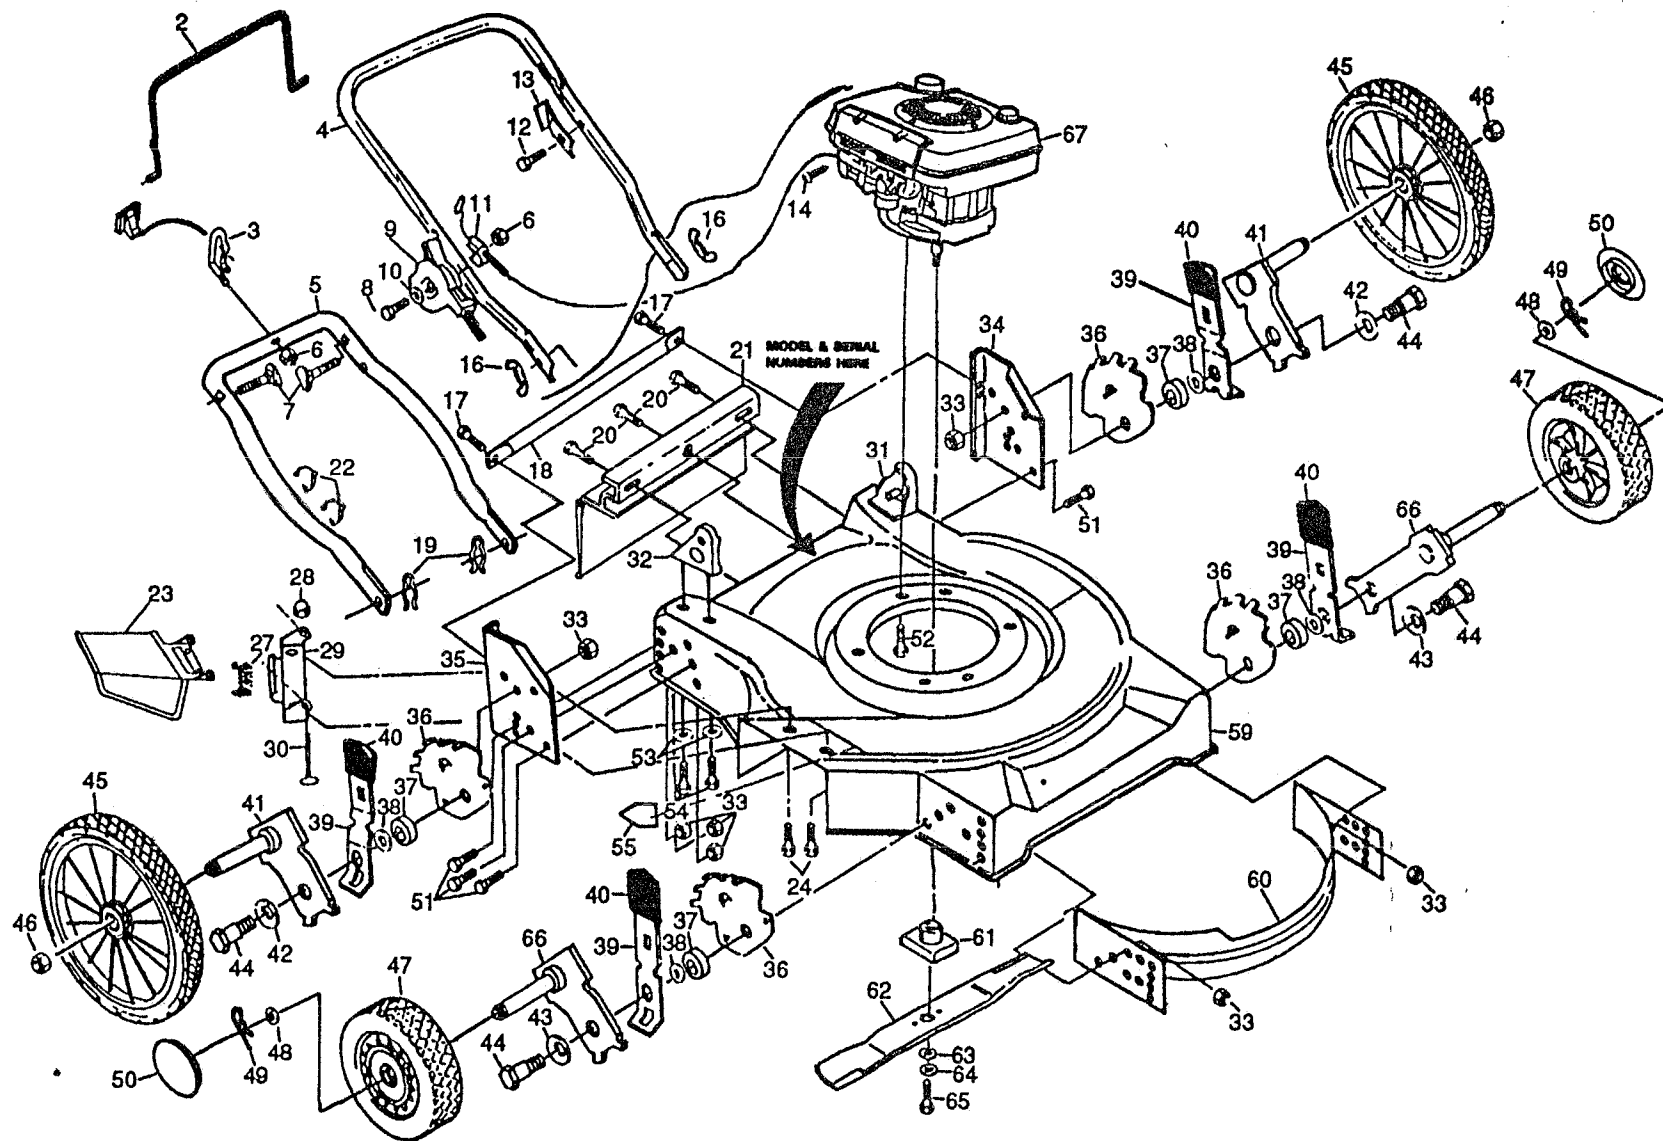

## 22" ROTARY LAWN MOWER - MODEL NO. HWT700A

## 22" ROTARY LAWN MOWER - MODEL NO. HWT700A

KEY NO.	PART NO.	DESCRIPTION	KEY NO.	PART NO.	DESCRIPTION
2	86902	Control Bar	35	107609X419	Wheel Bracket Support (Right)
3	103672X	Rope Guide	36	850904	Wheel Bracket Adjuster
4	850880X479	Upper Handle	37	84920	Spacer
5	84676X479	Lower Handle	38	88348	Washer
6	63601	Locknut 1/4-20	39	850855X004	Selector Spring
7	58714	Handle Bolt 5/16-18 x 1-3/4	40	87877	Selector Knob
8	86261	Machine Screw 14-20 x 2-1/8	41	750913X004	Axle Arm Assembly (Rear)
9	851525	Throttle Control	42	61651	Spring Washer
10	85723	Washer	43	62335	Belleville Washer
11	851667	Engine Zone Control Cable	44	84921	Shoulder Bolt
12	750097	Hex Washer Head Screw #10-24 x 1/2	45	851801	Wheel & Tire Assembly
13	850733X004	Up-Stop Bracket	46	83923	Locknut 3/18-16
14	83816	Screw #10 x 5/8	47	851800	Wheel & Tire Assembly (Front)
16	128638	Wing Nut	48	52160	Washer
17	54583	Hex Tapping Screw 1/4-20 x 1/2	49	85179	Retainer Clip
18	107611X	Support Rod	50	851908	Hubcap
19	51793	Hairpin Cotter	51	55912	Hex Head Bolt 3/8-16 x 3/4
20	81276	Hex Washer Head Tapping Screw 10-24 x 1/2	52	850998	Hex Head Thread Rolling Screw 3/8-16 x 1
21	111199X	Rear Deflector	53	59289	Washer
22	85827	* Cable Clip	54	55187	Screw 5/16-18 x 3/4
23	851750	Discharge Guard	55	107339X	Danger Decal
24	851856	Hex HD.Thd Roll 1/4-20-3/4	59	128941	Lawn Mower Housing (Incl Key #55)
27	851855	Torsion Spring	60	87780	Baffle
28	83731	Push on Speed Nut	61	850977	Blade Adapter
29	851852X004	Housing Bracket	62	850973	22" Blade
30	851854	Hinge Rod	63	851074	Hardened Washer
31	63645X419	Handle Bracket Assembly (Left)	64	850263	Helical Lockwasher 3/8
32	63644X419	Handle Bracket Assembly (Right)	65	851084	Screw Hex Head 3/8-24 x 1-3/8 (Grd. 8)
33	62336	Locknut 3/8-16	66	85021X004	Axle Arm Assembly (Front)
34	107607X419	Wheel Bracket Support (Left)	67	-----	* Engine - Tecumseh Model No. TVS120
			--	128077	Operator's Manual
			--	130519	Replacement Parts Manual